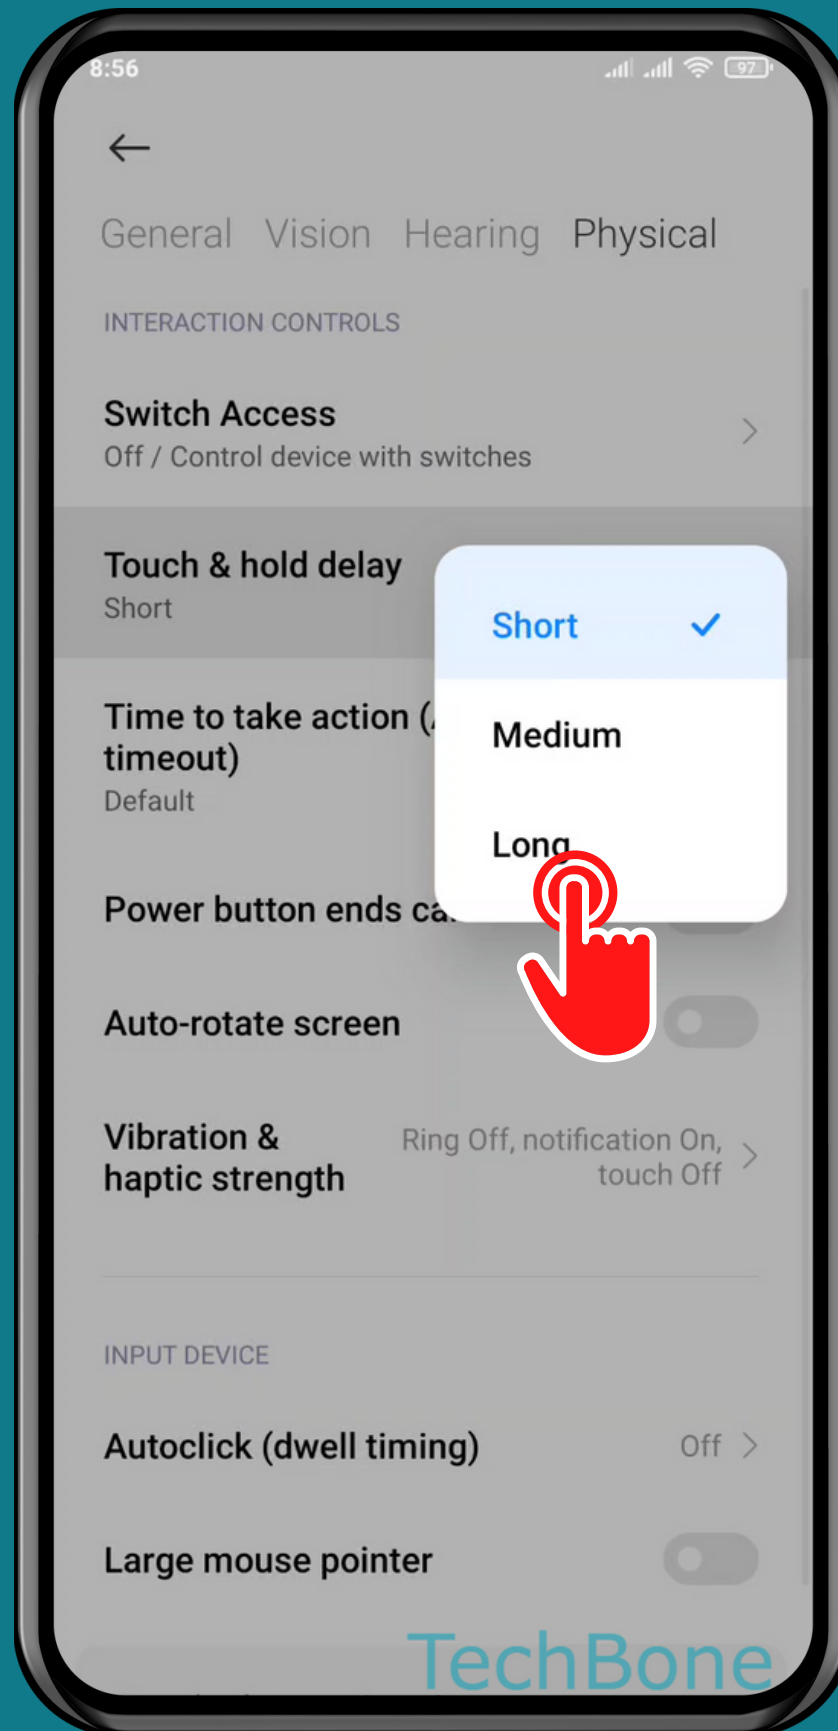

XIAOMI

Android 11 - MIUI 12

HOW TO SET TOUCH AND HOLD DELAY

Tap on **Settings**

Tap on
Additional settings

Tap on Accessibility

Tap on **Physical**

Tap on

Touch & hold delay

Choose an **option**

TechBone

Done!