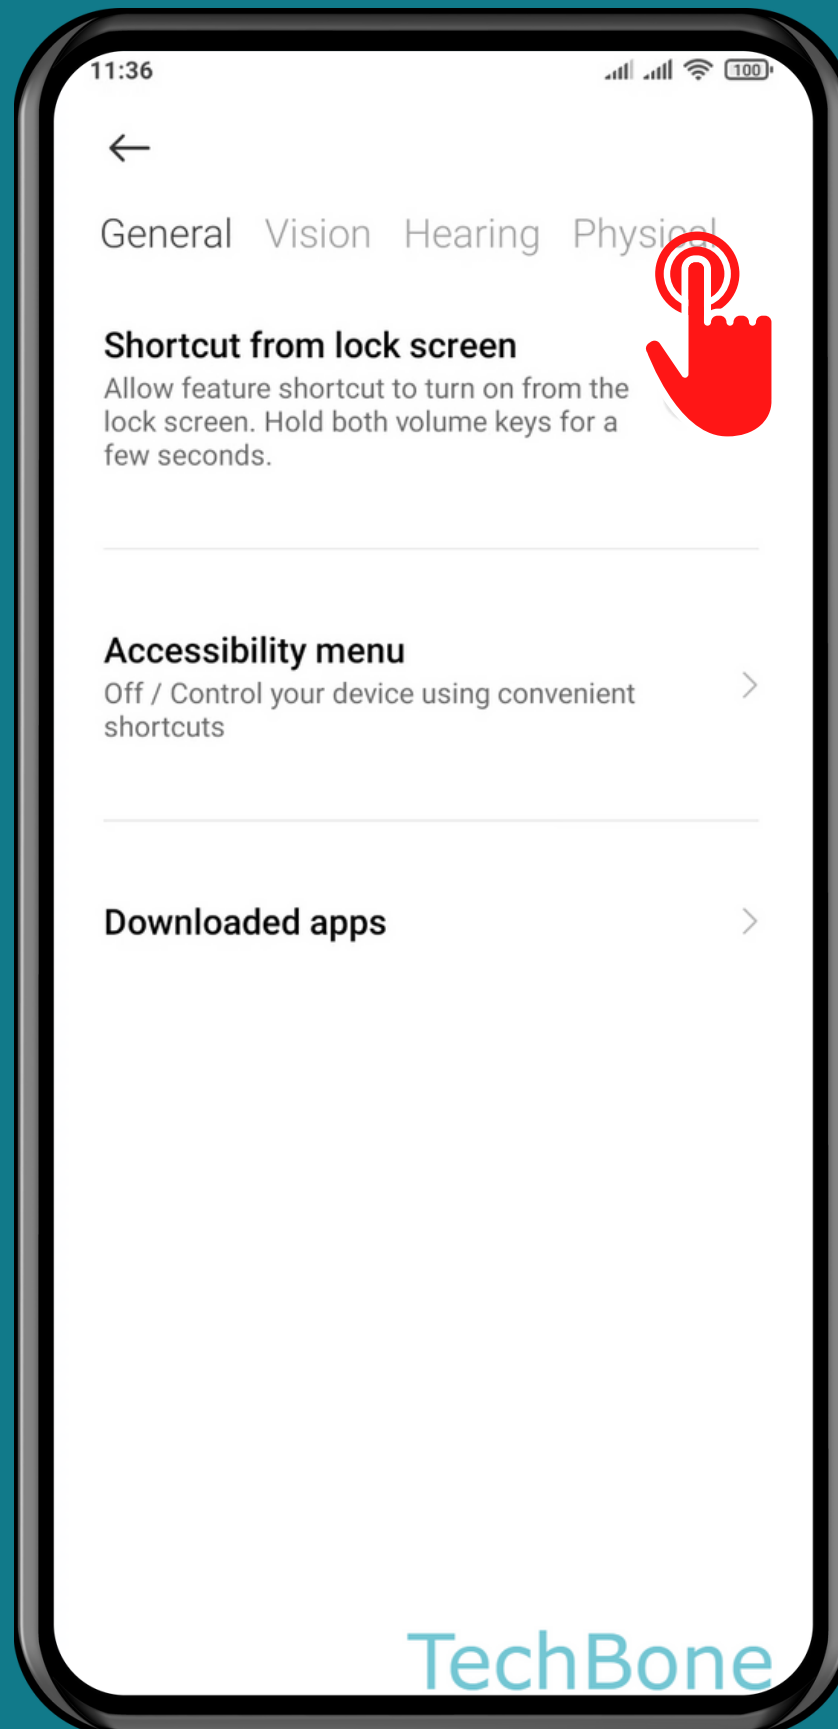

XIAOMI

Android 11 - MIUI 12

HOW TO SET TOUCH AND HOLD DELAY

Tap on **Settings**

Tap on
Additional settings

Tap on Accessibility

Tap on **Physical**

Tap on

Touch & hold delay

Choose an **option**

TechBone

Done!