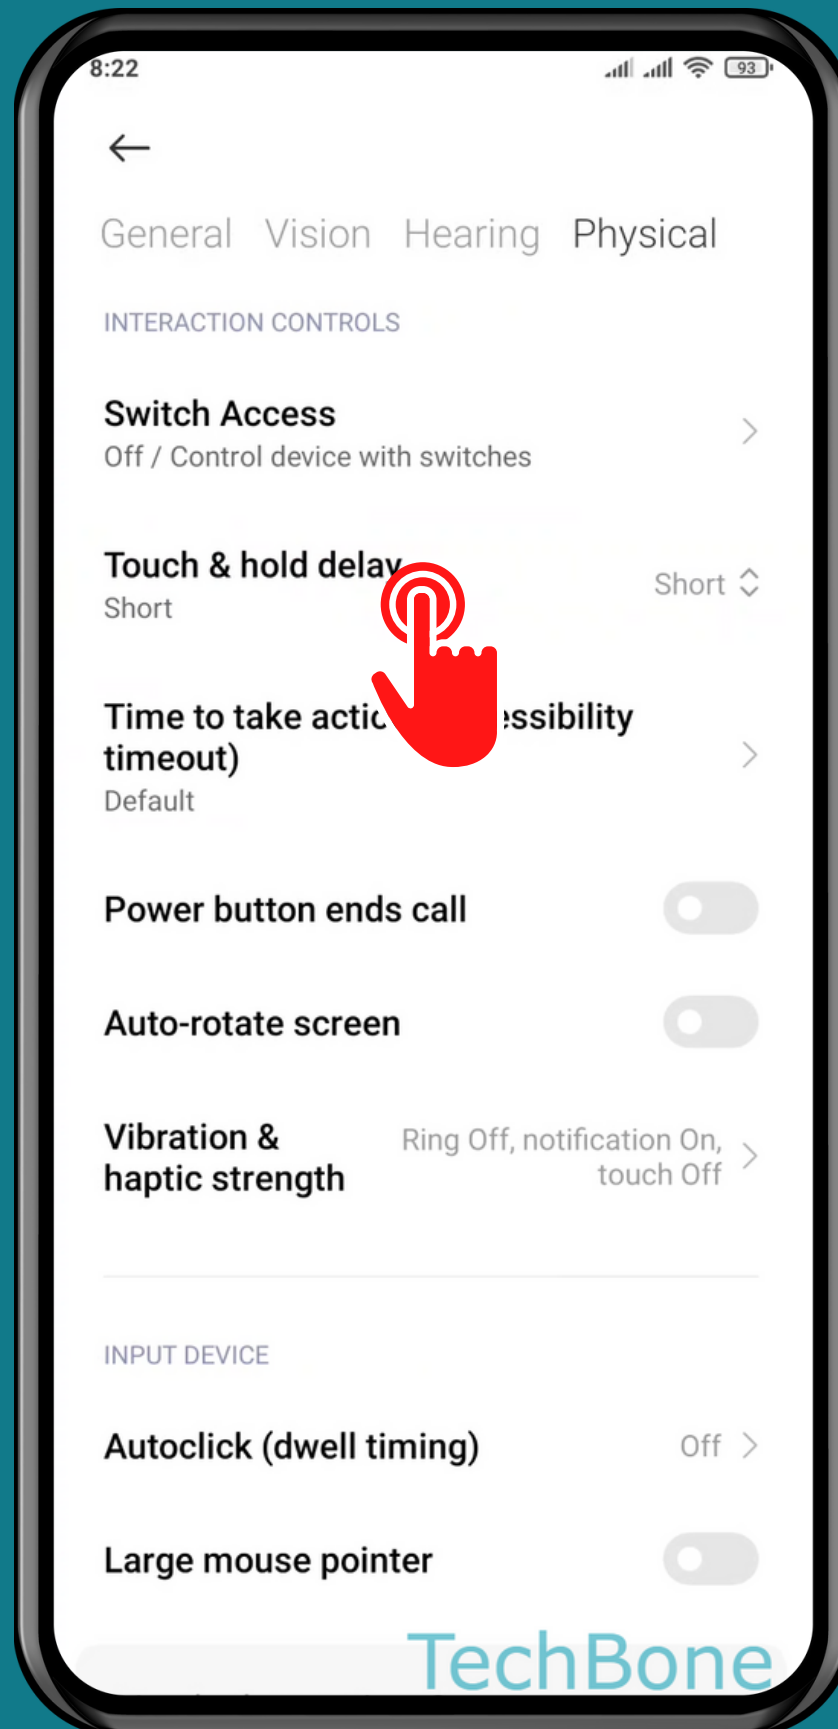

XIAOMI

Android 11 - MIUI 12

HOW TO SET TOUCH AND HOLD DELAY

Tap on **Settings**

Tap on
Additional settings

Tap on Accessibility

Tap on **Physical**

Tap on

Touch & hold delay

Choose an **option**

TechBone

Done!