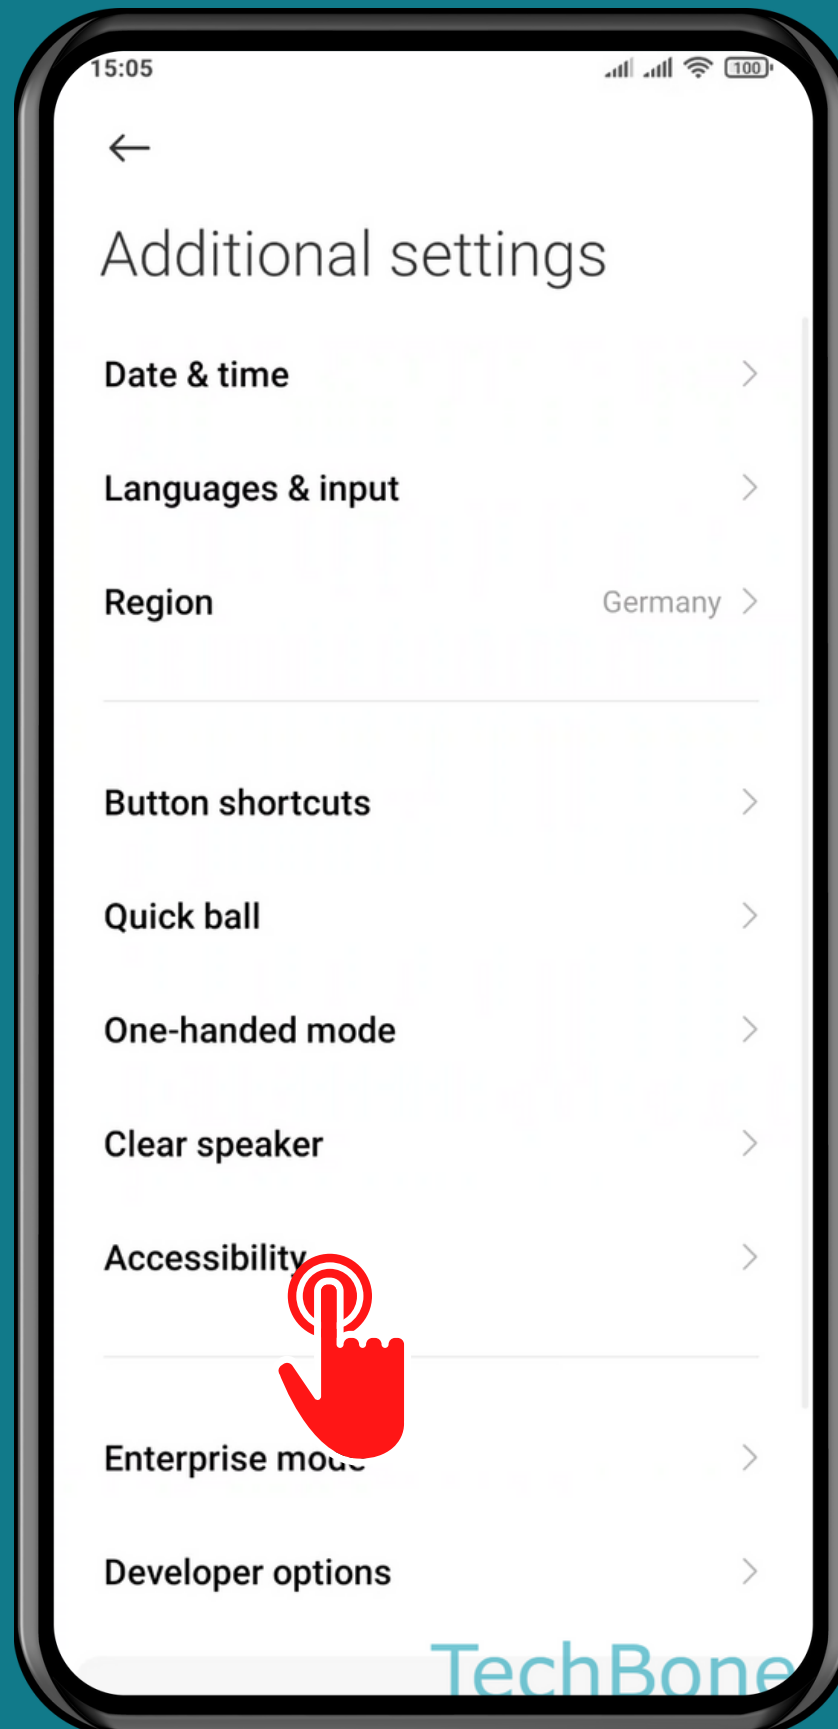

XIAOMI

Android 11 - MIUI 12

HOW TO SET TOUCH AND HOLD DELAY

Tap on **Settings**

Tap on
Additional settings

Tap on Accessibility

Tap on **Physical**

Tap on

Touch & hold delay

Choose an **option**

TechBone

Done!