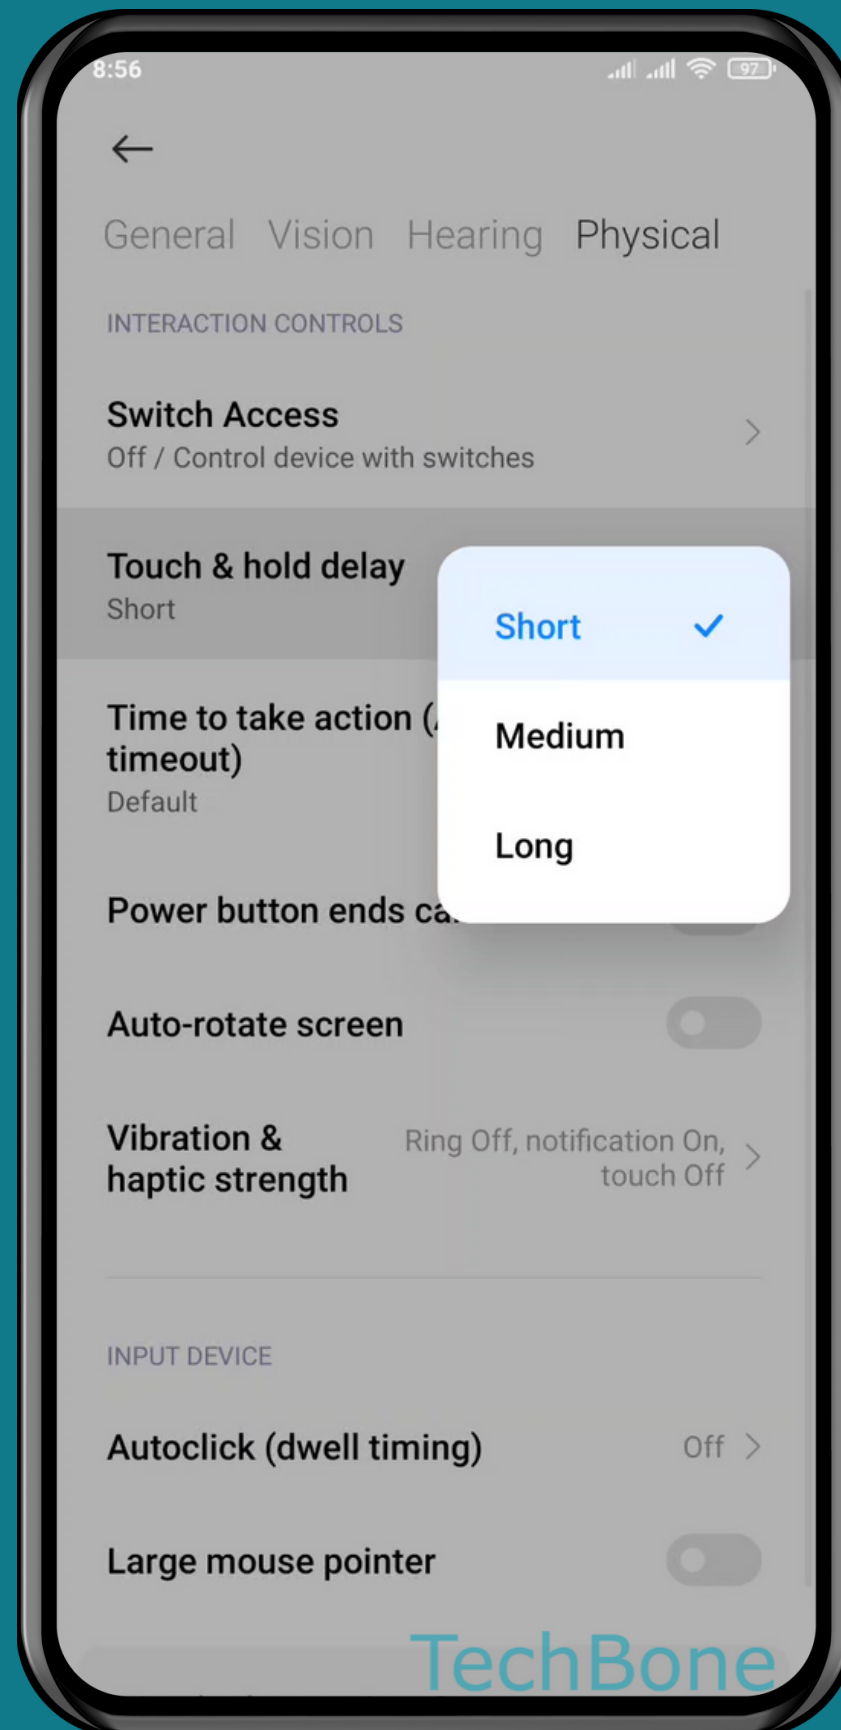

XIAOMI

Android 11 - MIUI 12

HOW TO SET TOUCH AND HOLD DELAY

Tap on **Settings**

Tap on
Additional settings

Tap on Accessibility

Tap on **Physical**

Tap on

Touch & hold delay

Choose an **option**

TechBone

Done!