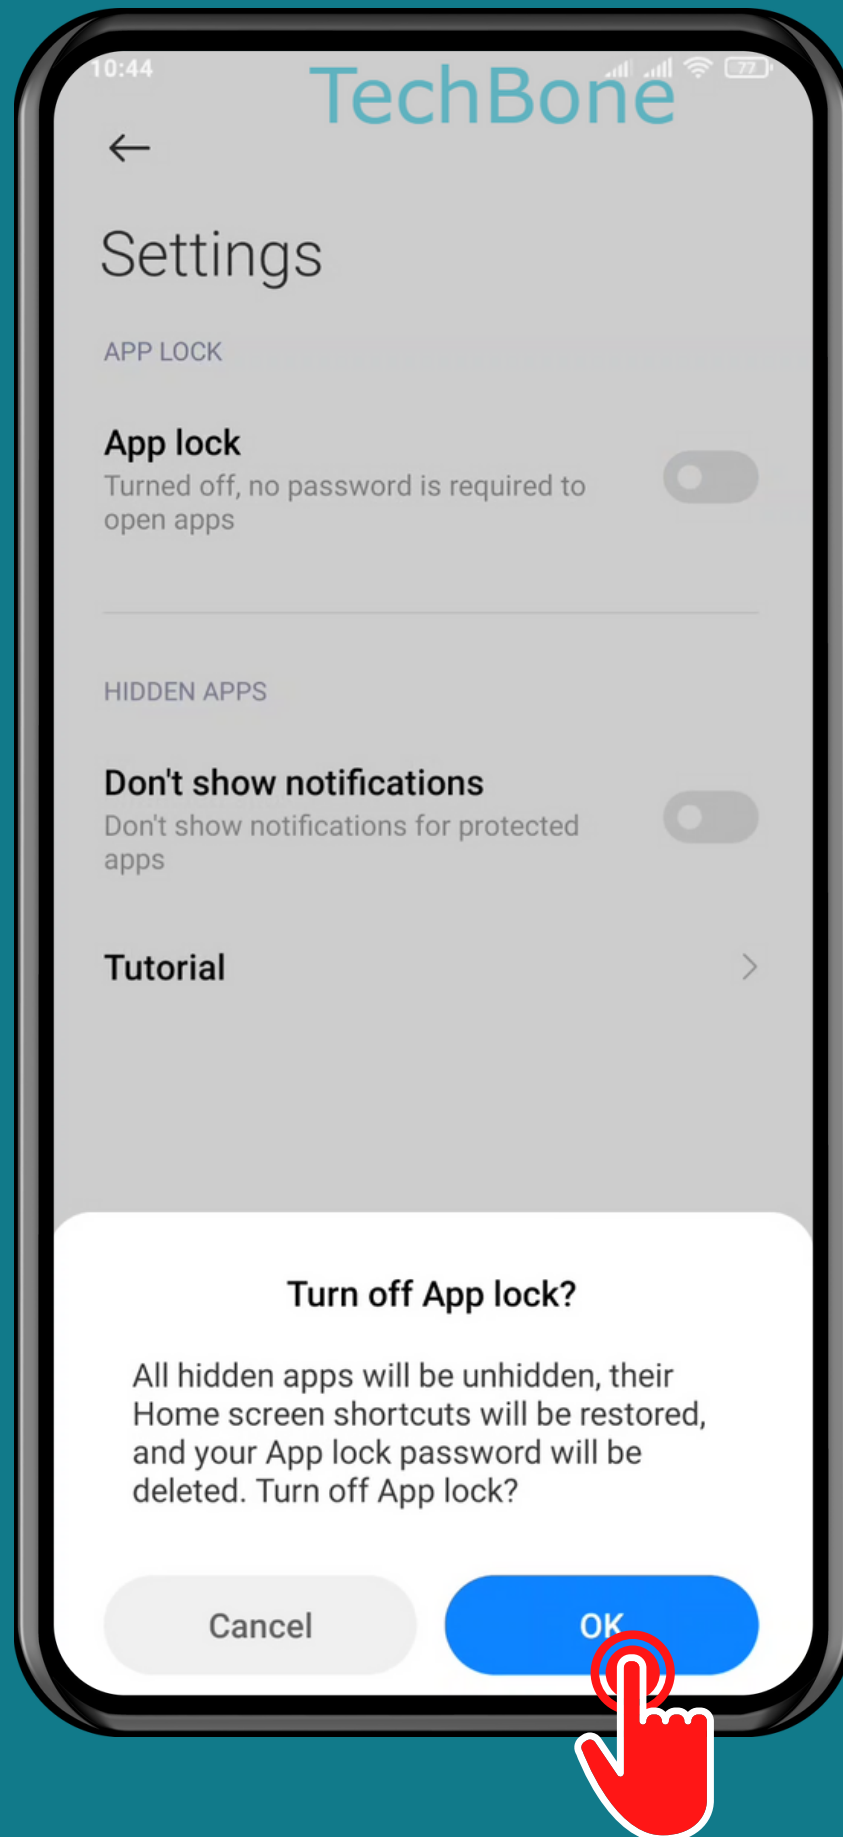

XIAOMI

Android 11 - MIUI 12

HOW TO TURN OFF APP LOCK

Tap on **Settings**

Tap on **Apps**

Tap on **App lock**

Tap on Settings

Turn Off App lock

Tap on **OK**

Done!