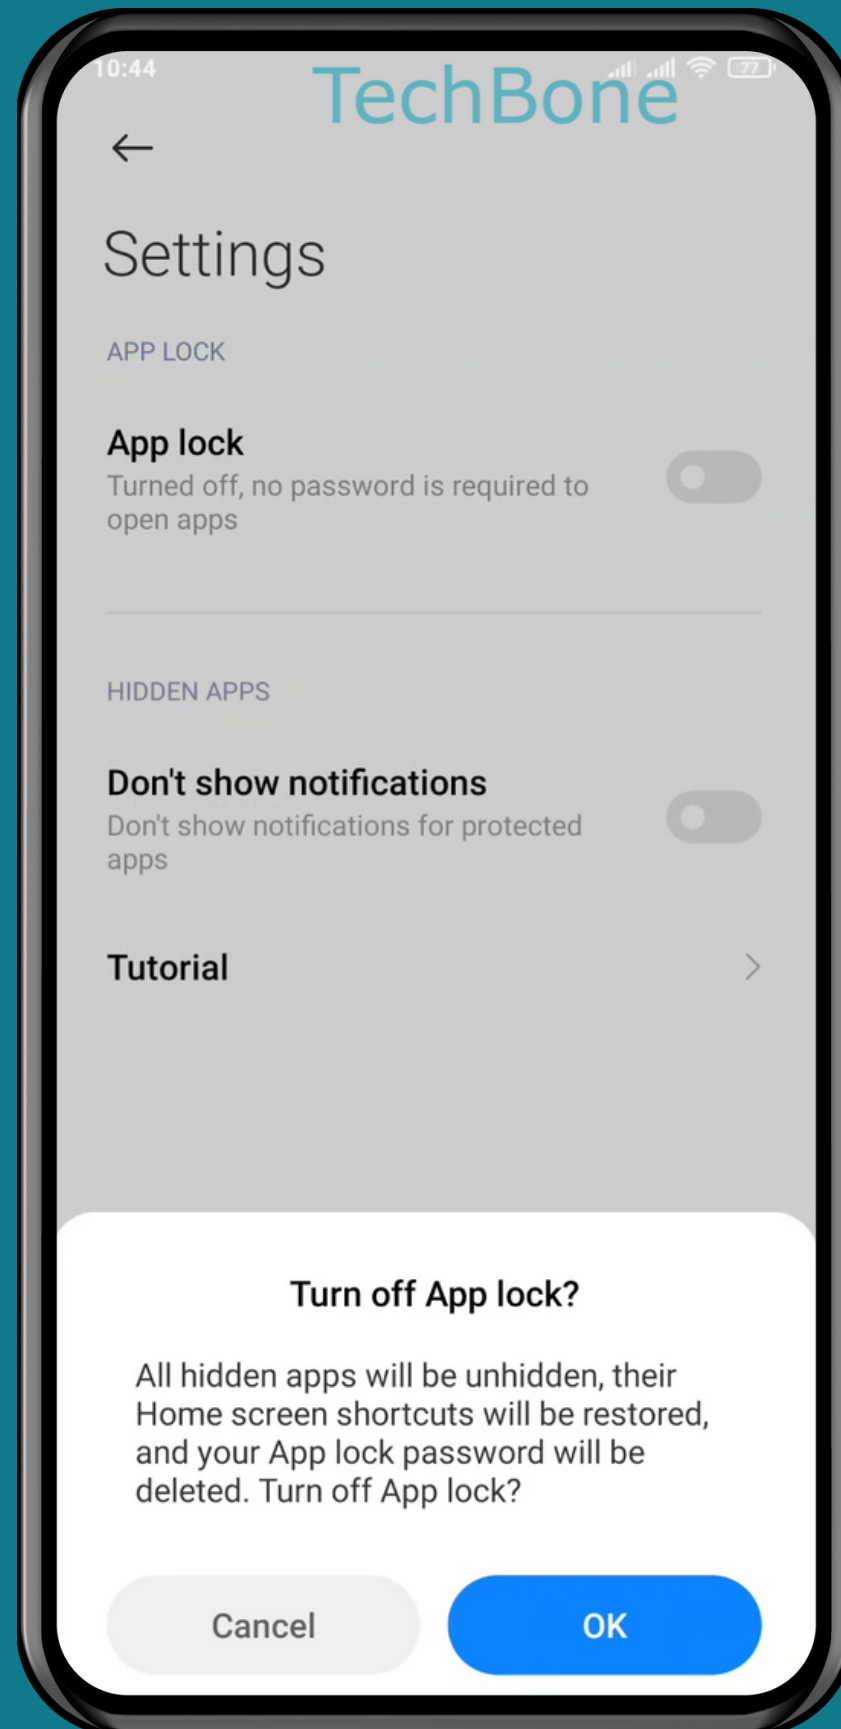

XIAOMI

Android 11 - MIUI 12

HOW TO TURN OFF APP LOCK

Tap on **Settings**

Tap on **Apps**

Tap on **App lock**

Tap on Settings

Turn Off App lock

Tap on **OK**

Done!