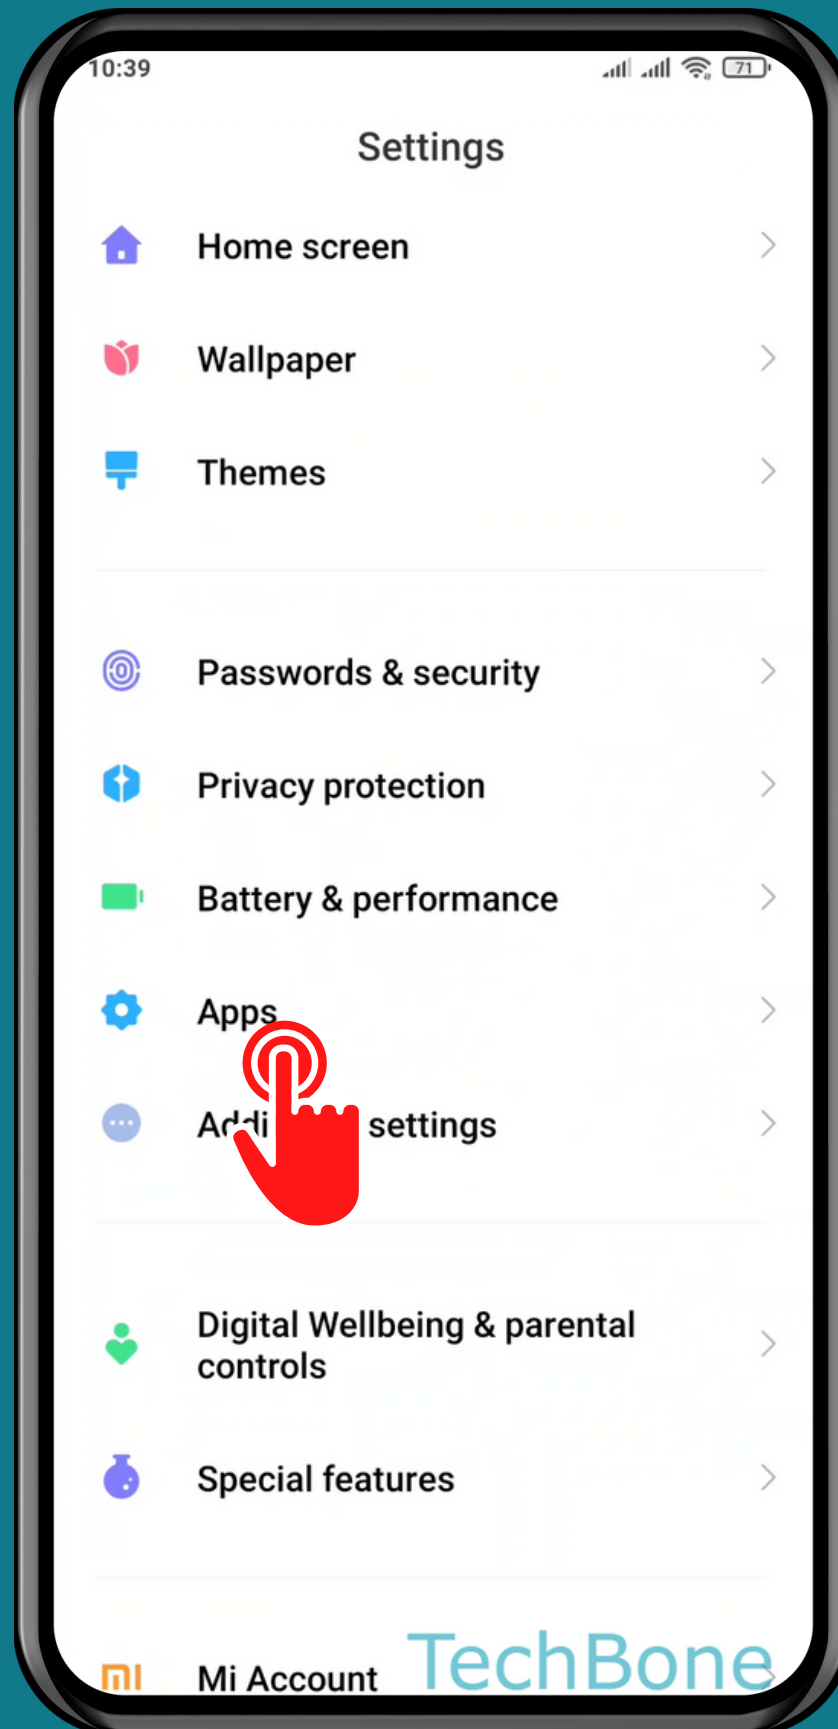

XIAOMI

Android 11 - MIUI 12

HOW TO TURN OFF APP LOCK

Tap on **Settings**

Tap on **Apps**

Tap on **App lock**

Tap on Settings

Turn Off App lock

Tap on **OK**

Done!