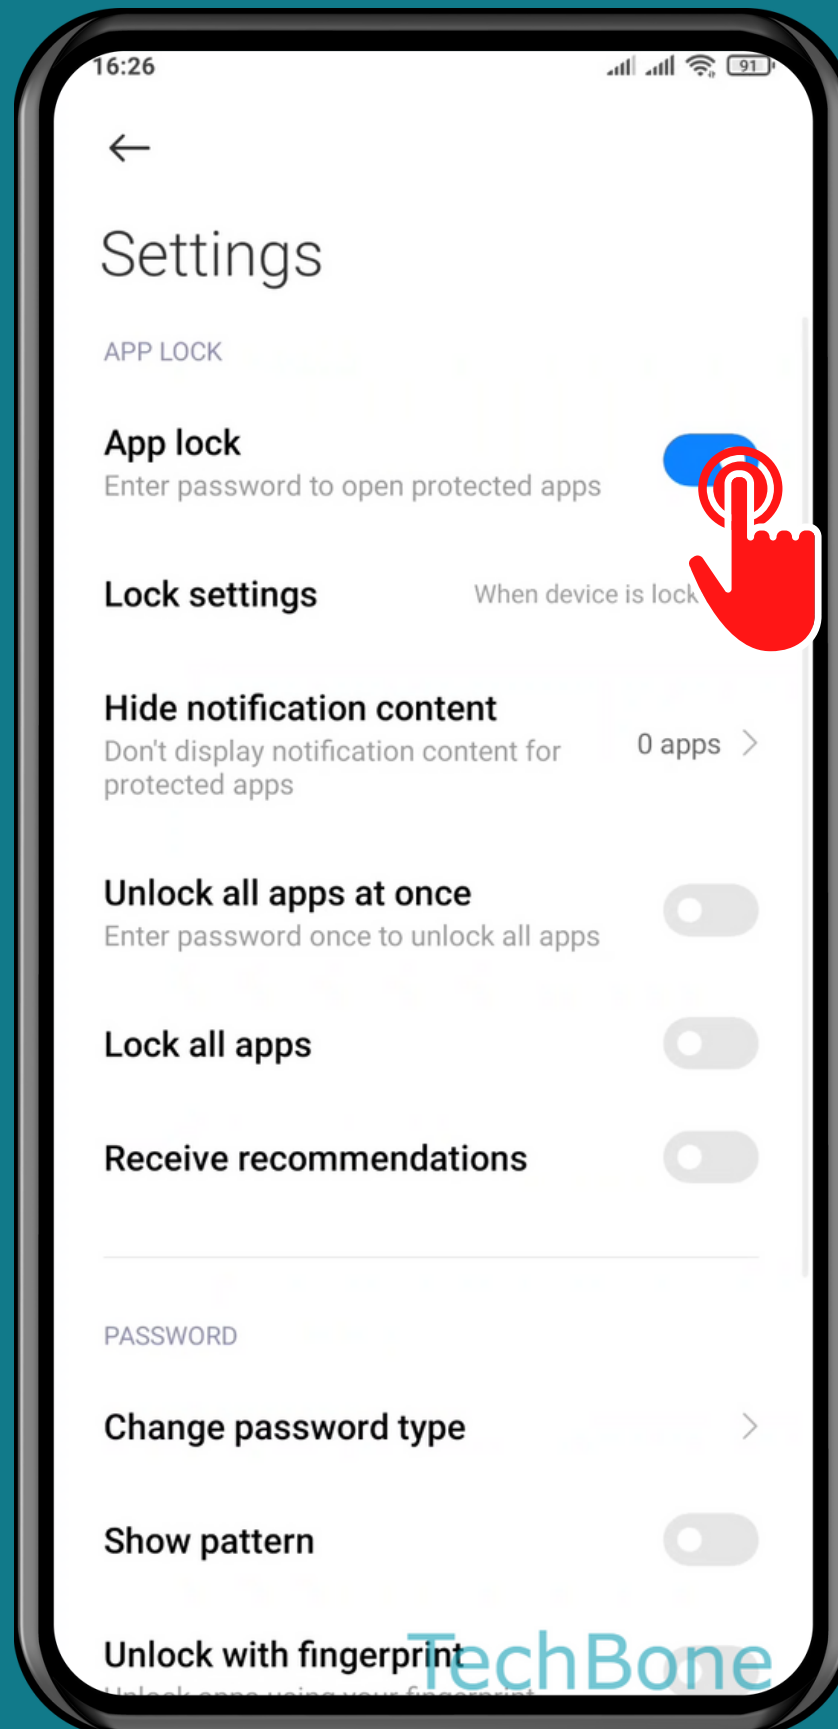

XIAOMI

Android 11 - MIUI 12

HOW TO TURN OFF APP LOCK

Tap on **Settings**

Tap on **Apps**

Tap on **App lock**

Tap on Settings

Turn Off App lock

Tap on **OK**

Done!