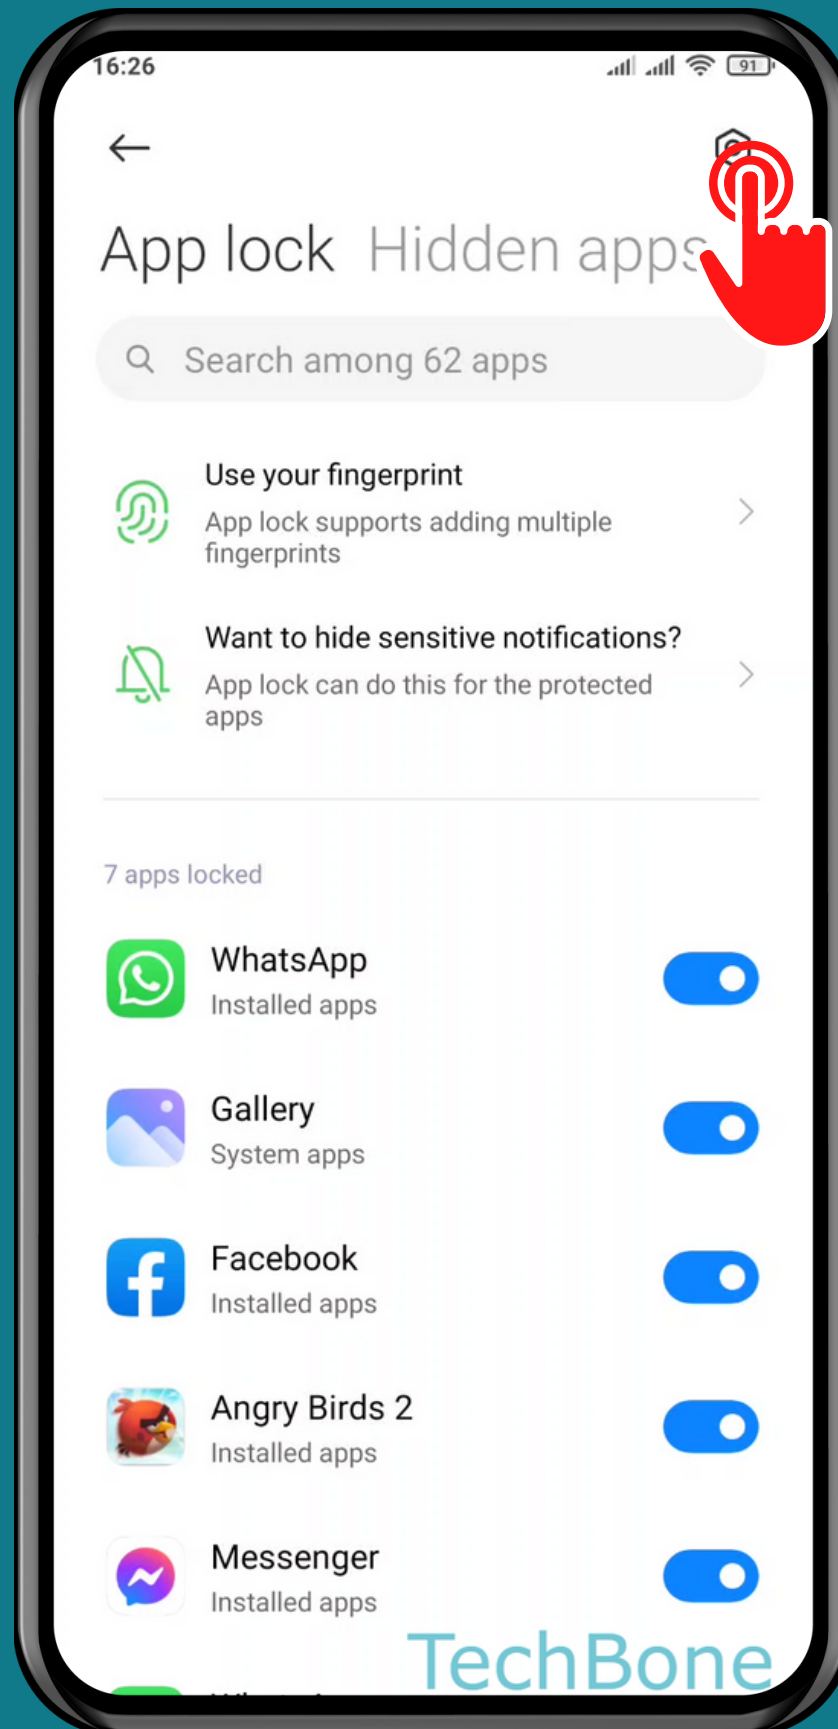

XIAOMI

Android 11 - MIUI 12

HOW TO TURN OFF APP LOCK

Tap on **Settings**

Tap on **Apps**

Tap on **App lock**

Tap on Settings

Turn Off App lock

Tap on **OK**

Done!