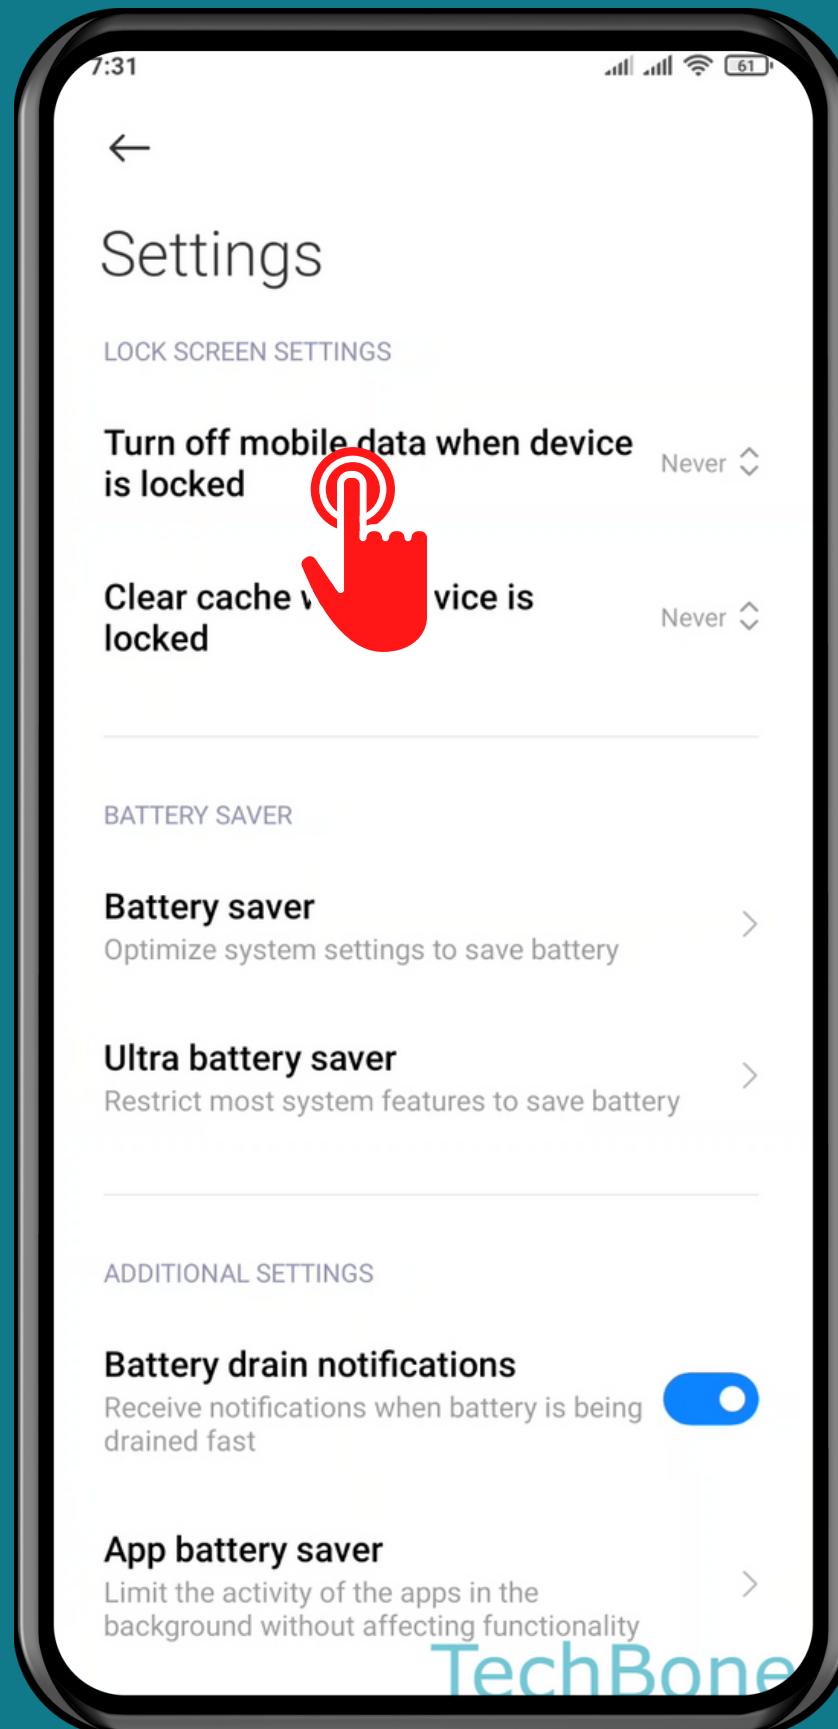

# TURN OFF MOBILE DATA WHEN DEVICE IS LOCKED

Tap on **Settings**

# Tap on Battery & performance

Tap on **Settings**

Tap on  
Turn off mobile data  
when device is locked

Choose  
In 5 / 10 / 30 minutes or  
Never

Done!