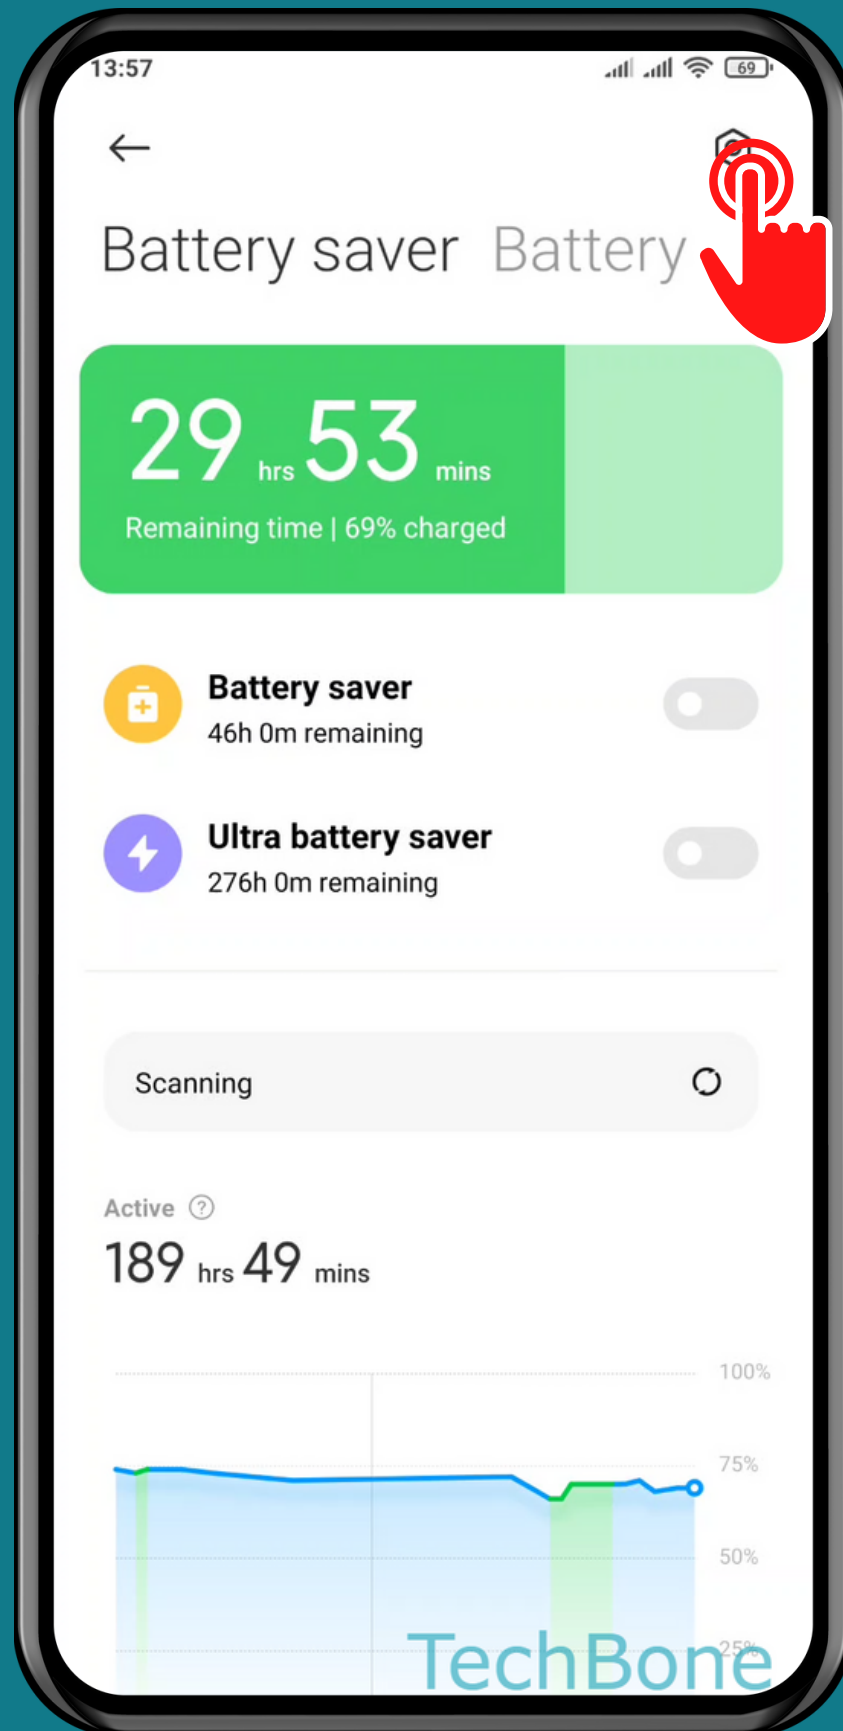

# TURN OFF MOBILE DATA WHEN DEVICE IS LOCKED

Tap on **Settings**

# Tap on Battery & performance

Tap on **Settings**

Tap on  
Turn off mobile data  
when device is locked

Choose  
In 5 / 10 / 30 minutes or  
Never

Done!