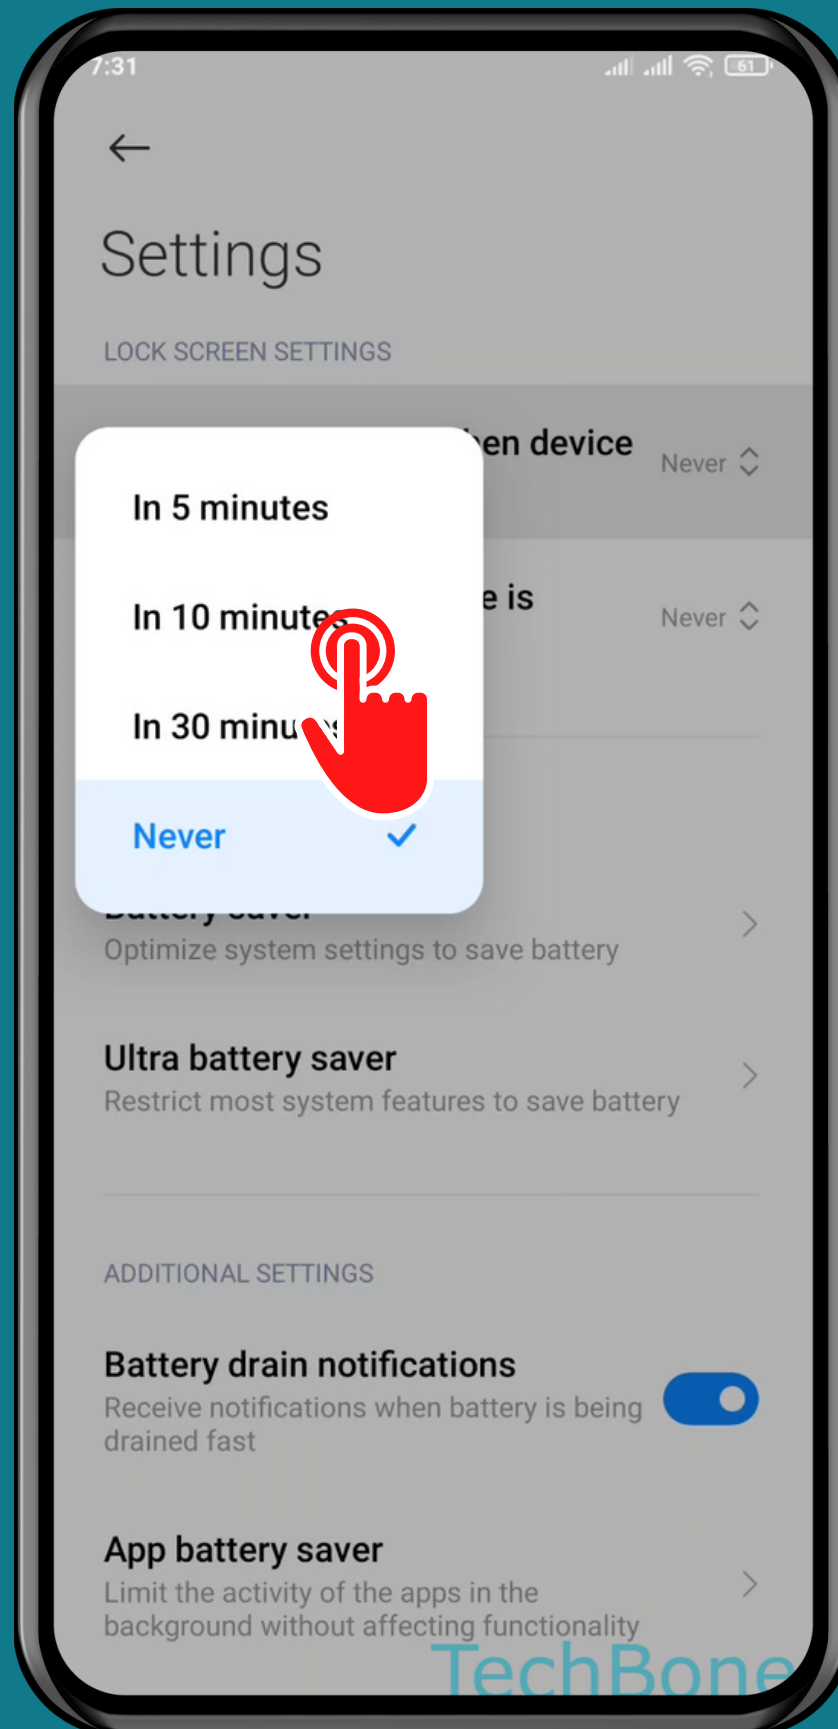

# Tap on Battery & performance

Tap on **Settings**

Tap on  
Turn off mobile data  
when device is locked

Choose  
In 5 / 10 / 30 minutes or  
Never

Done!