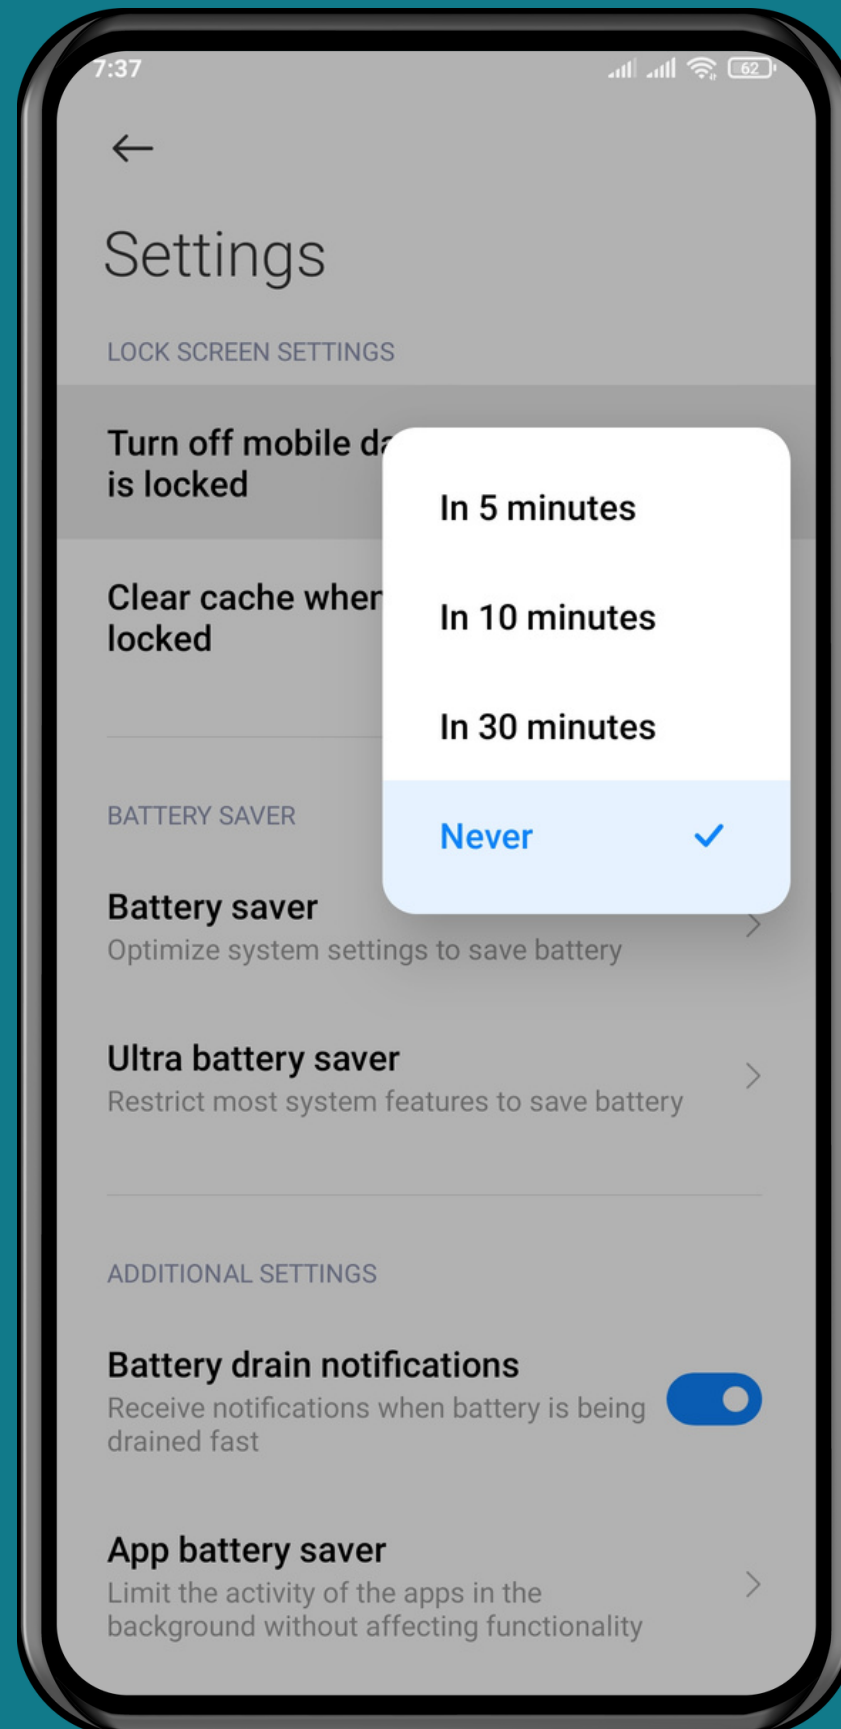

# TURN OFF MOBILE DATA WHEN DEVICE IS LOCKED

Tap on **Settings**