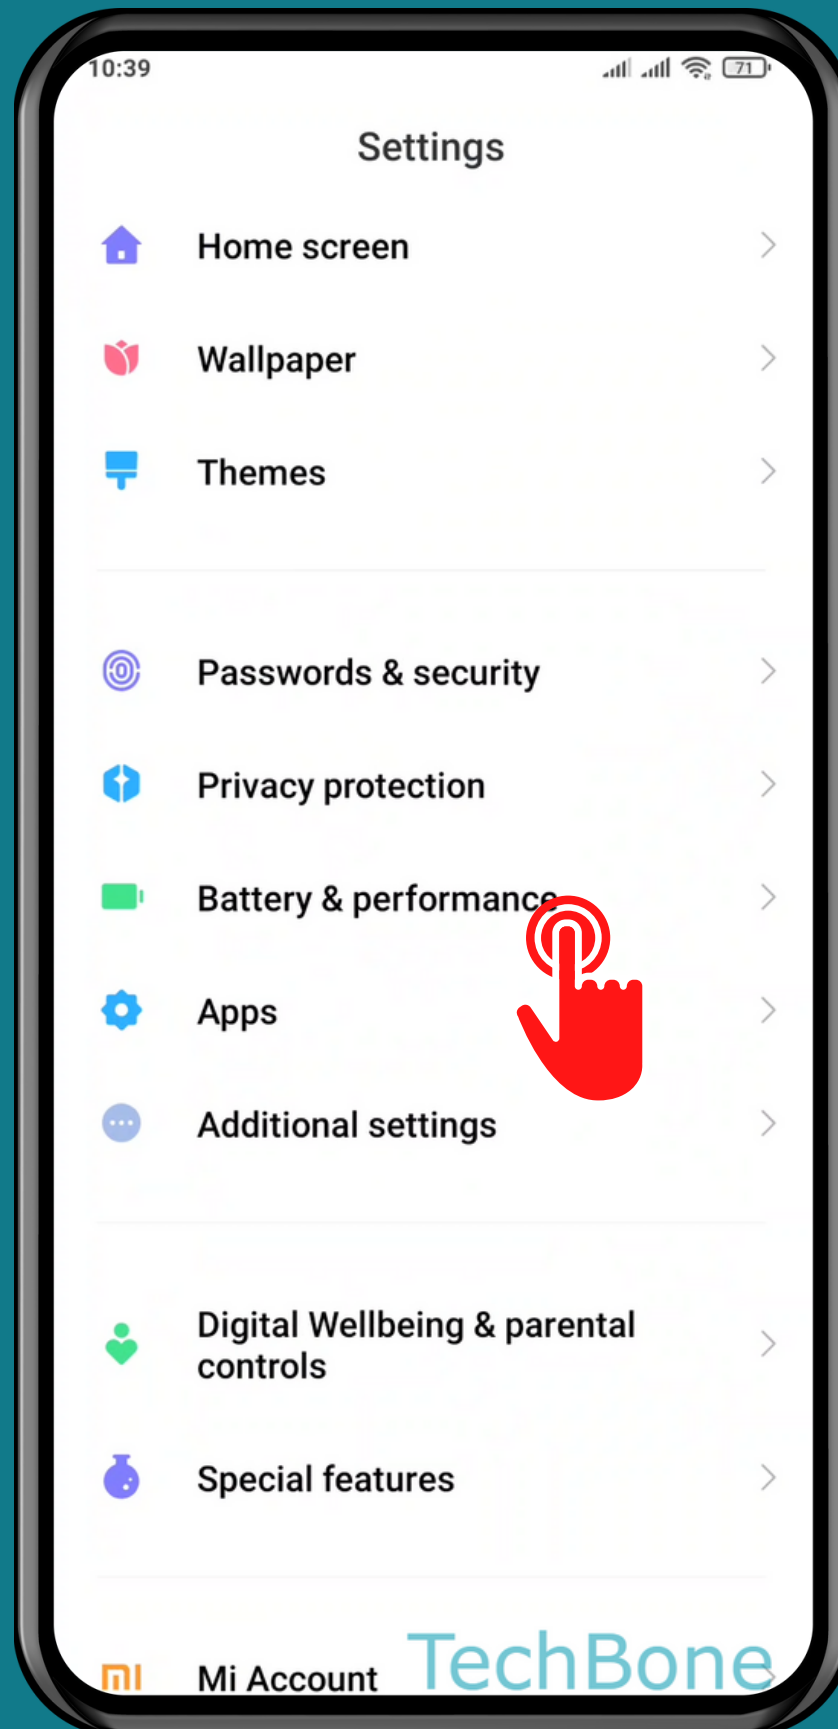

# TURN OFF MOBILE DATA WHEN DEVICE IS LOCKED

Tap on **Settings**

# Tap on Battery & performance

Tap on **Settings**

Tap on  
Turn off mobile data  
when device is locked

Choose  
In 5 / 10 / 30 minutes or  
Never

Done!