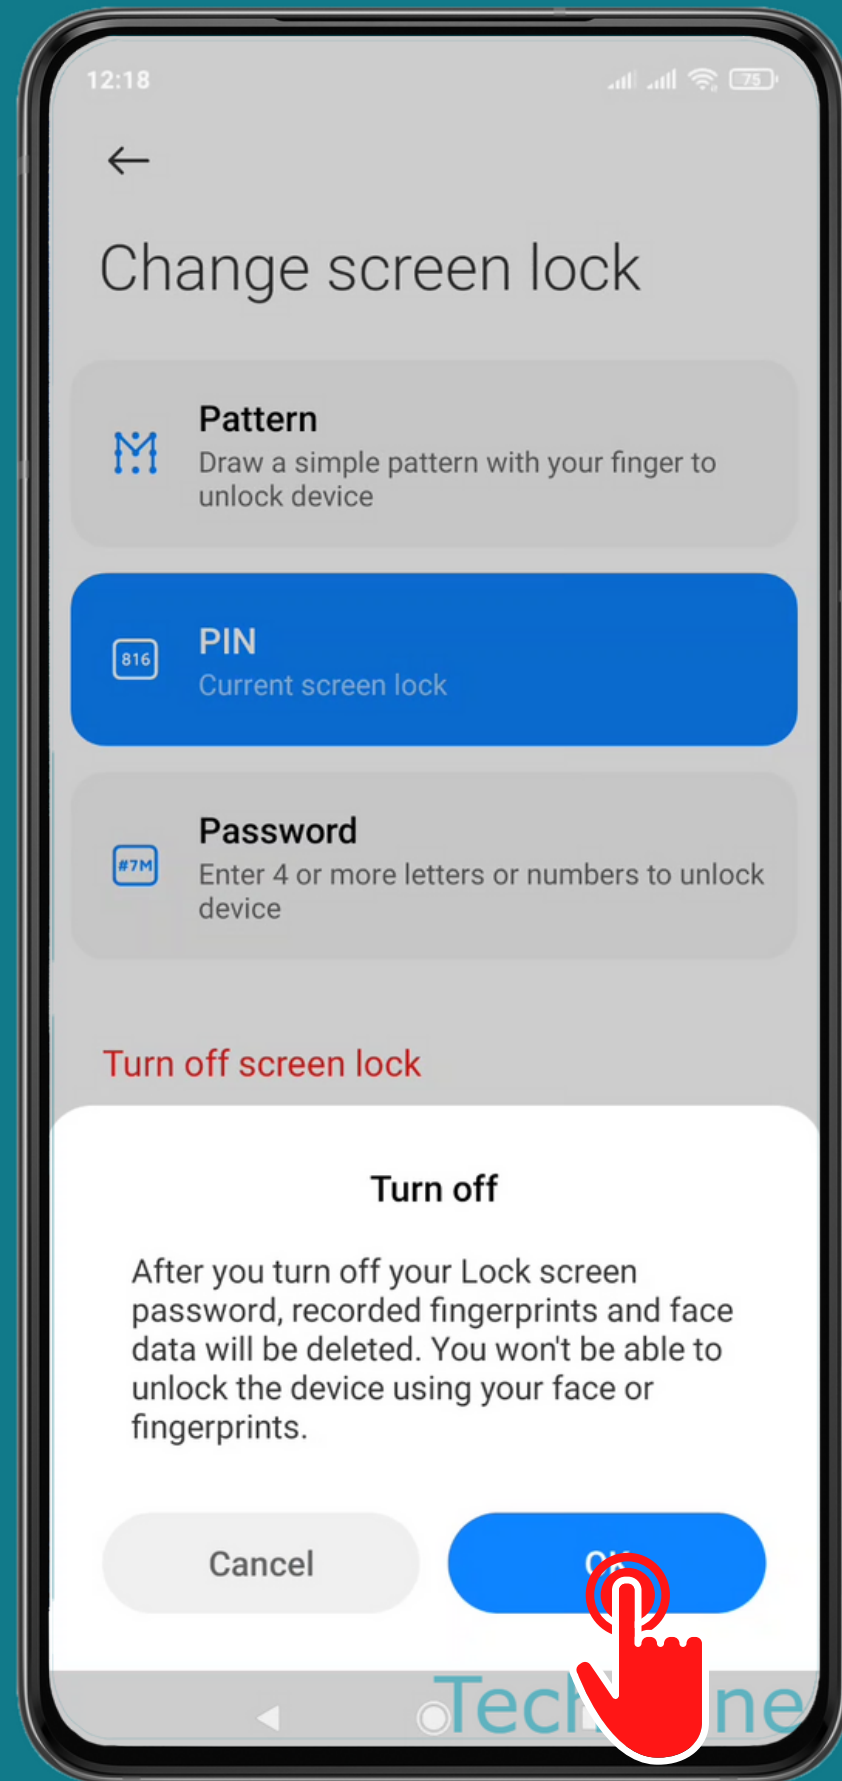

XIAOMI

Android 11 - MIUI 12

HOW TO TURN OFF SCREEN LOCK

Tap on **Settings**

Tap on Passwords & security

Tap on
Screen lock

Enter the current
Pattern, PIN or
Password

Tap on
Turn off screen lock

Tap on **OK**

Done!