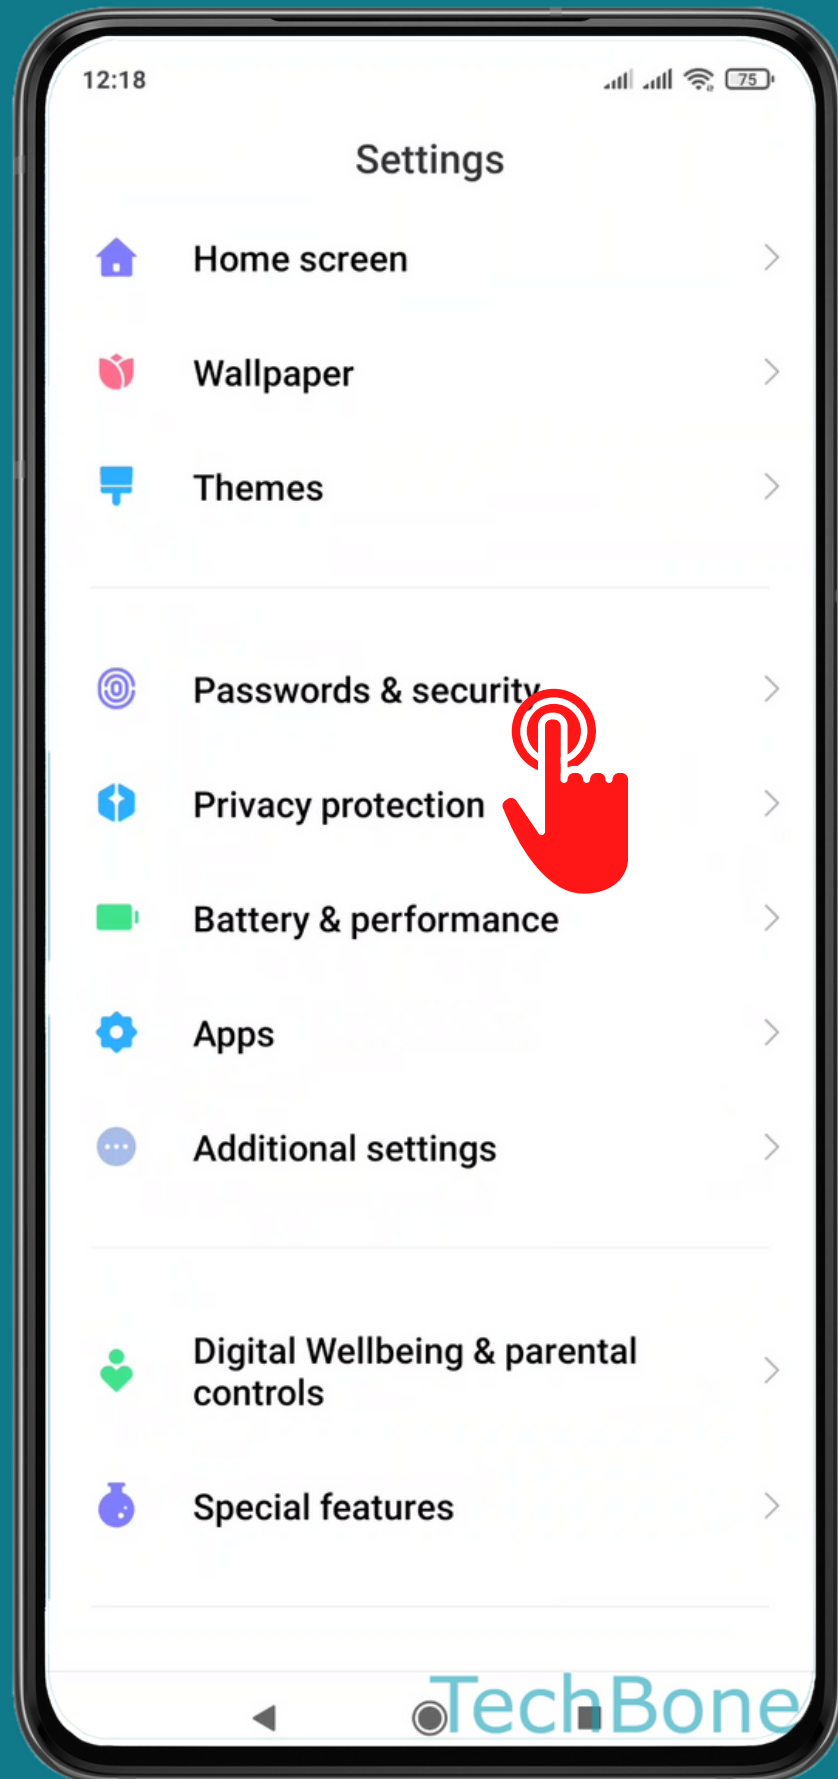

XIAOMI

Android 11 - MIUI 12

HOW TO TURN OFF SCREEN LOCK

Tap on **Settings**

Tap on Passwords & security

Tap on
Screen lock

Enter the current
Pattern, PIN or
Password

Tap on
Turn off screen lock

Tap on **OK**

Done!