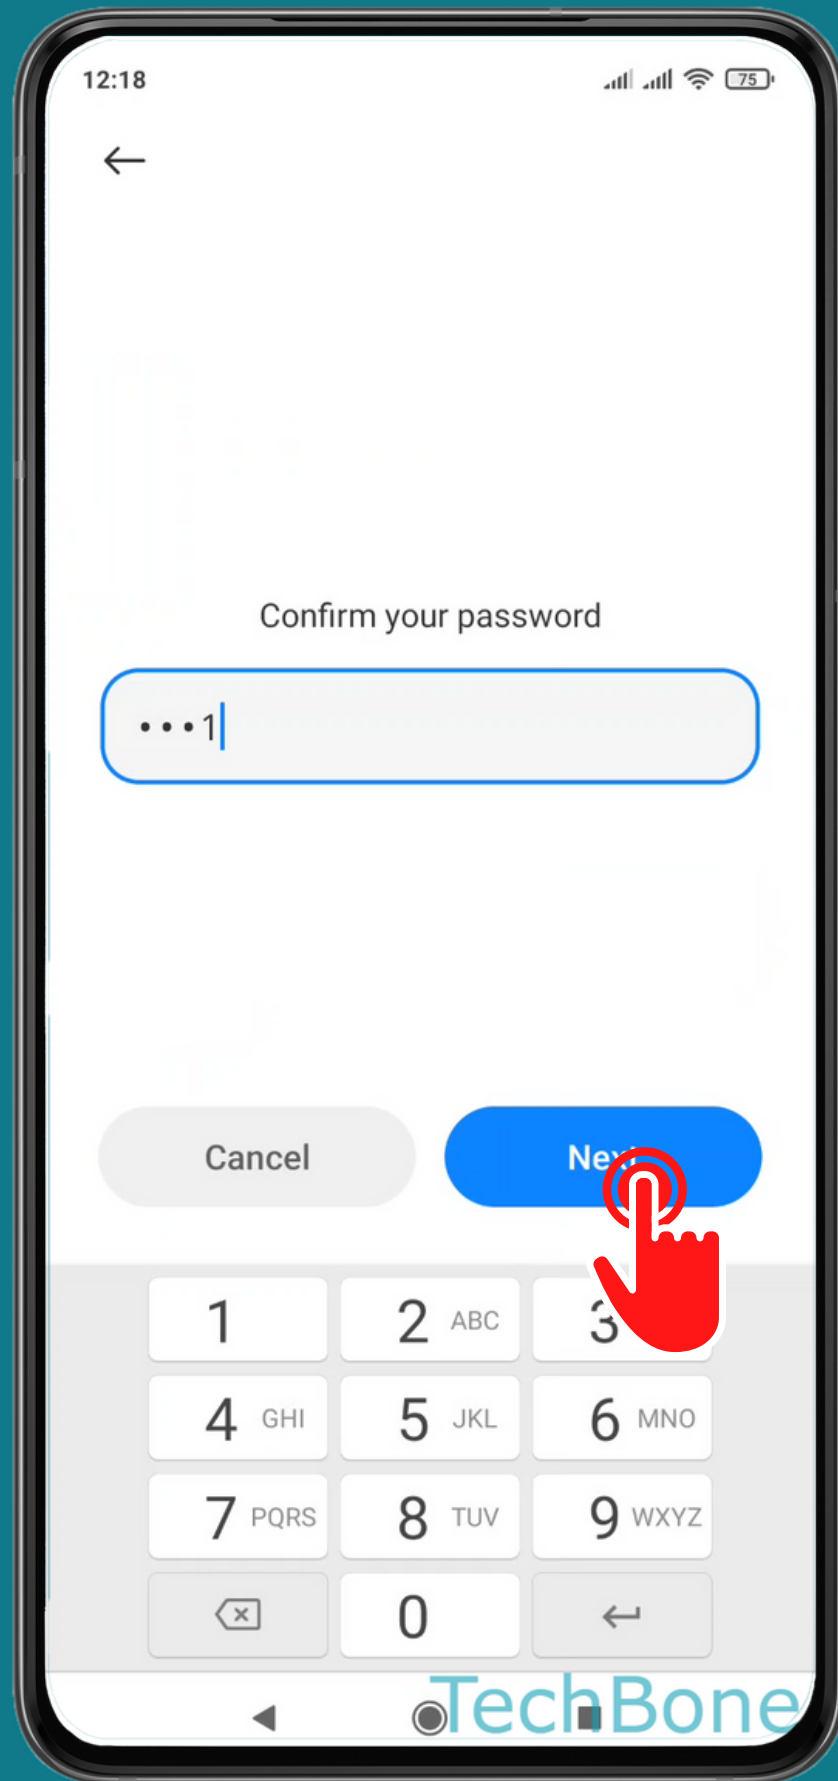

XIAOMI

Android 11 - MIUI 12

HOW TO TURN OFF SCREEN LOCK

Tap on **Settings**

Tap on Passwords & security

Tap on
Screen lock

Enter the current
Pattern, PIN or
Password

Tap on
Turn off screen lock

Tap on **OK**

Done!