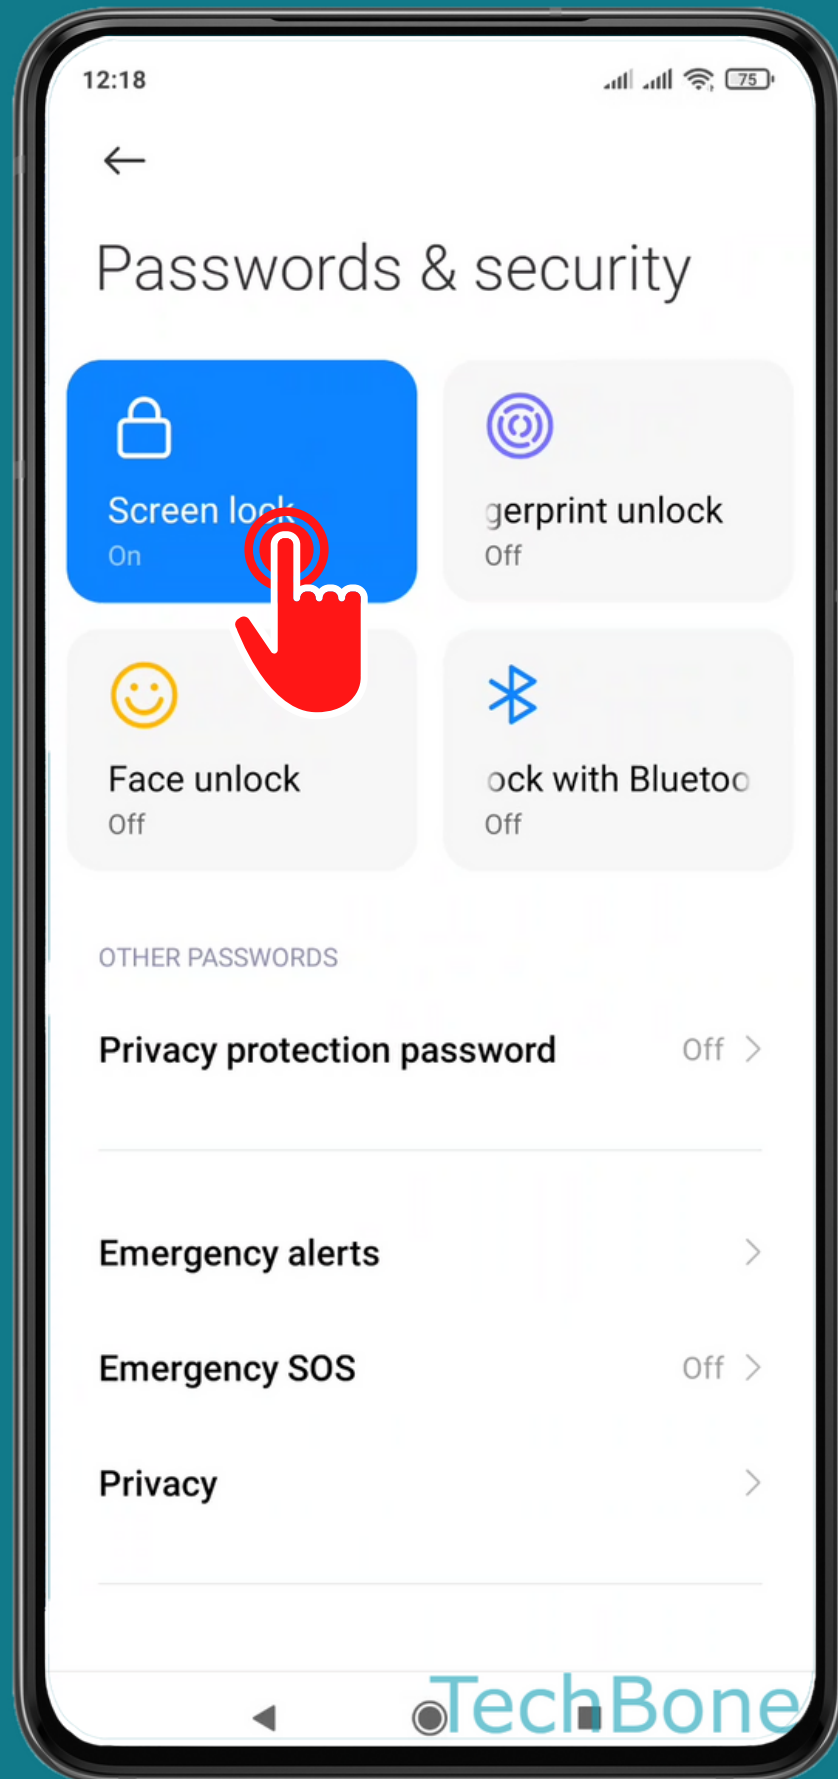

XIAOMI

Android 11 - MIUI 12

HOW TO TURN OFF SCREEN LOCK

Tap on **Settings**

Tap on Passwords & security

Tap on
Screen lock

Enter the current
Pattern, PIN or
Password

Tap on
Turn off screen lock

Tap on **OK**

Done!