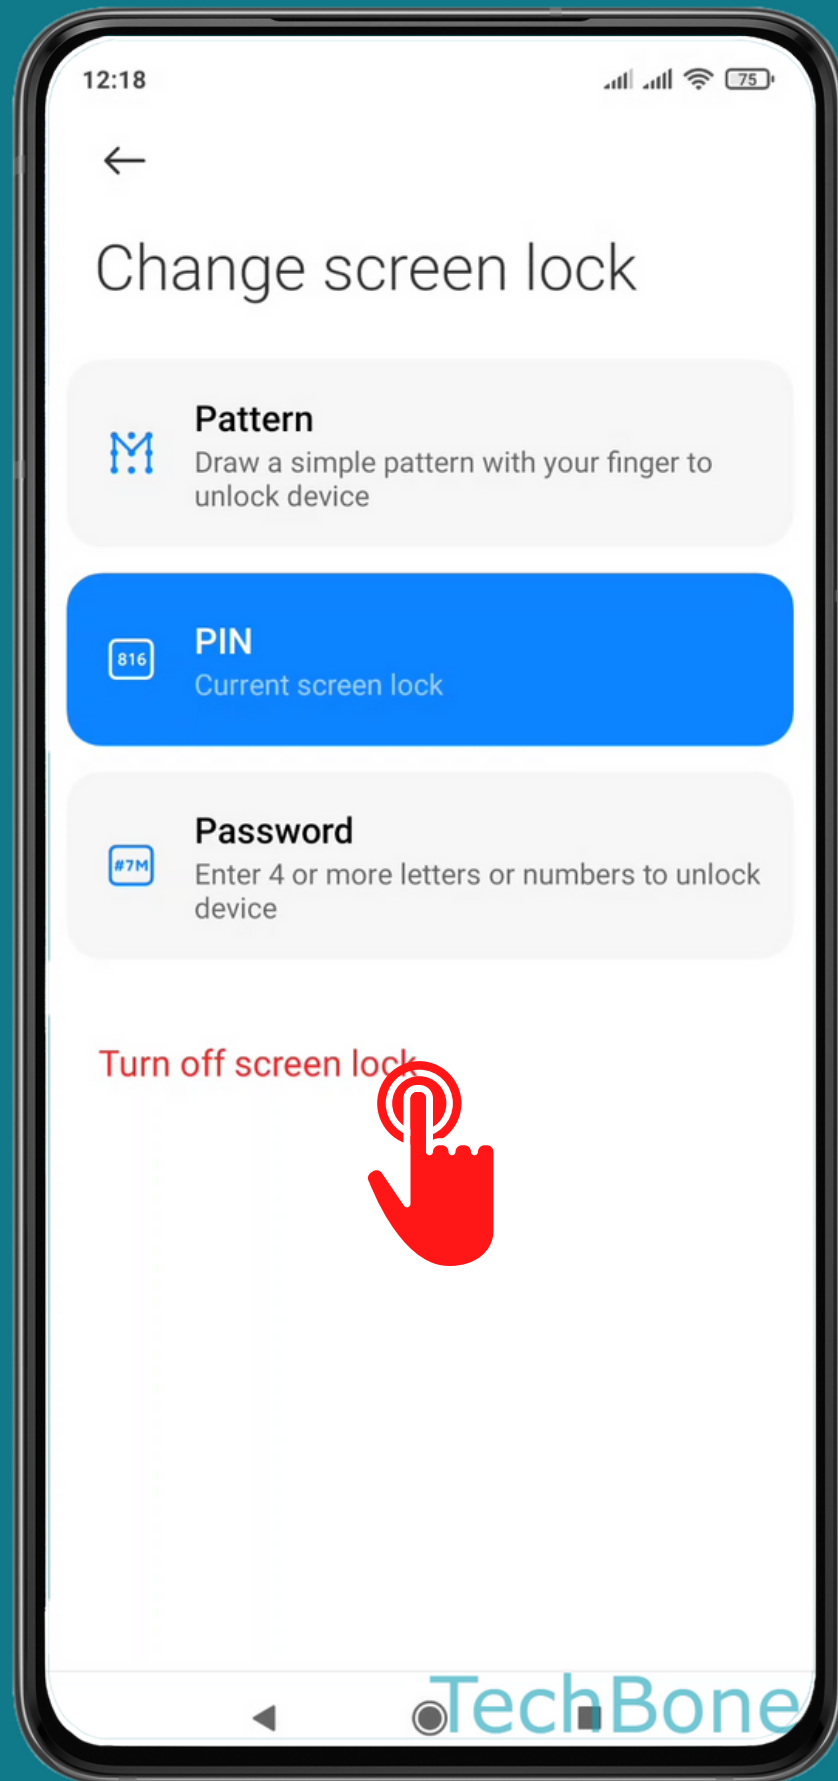

XIAOMI

Android 11 - MIUI 12

HOW TO TURN OFF SCREEN LOCK

Tap on **Settings**

Tap on Passwords & security

Tap on
Screen lock

Enter the current
Pattern, PIN or
Password

Tap on
Turn off screen lock

Tap on **OK**

Done!