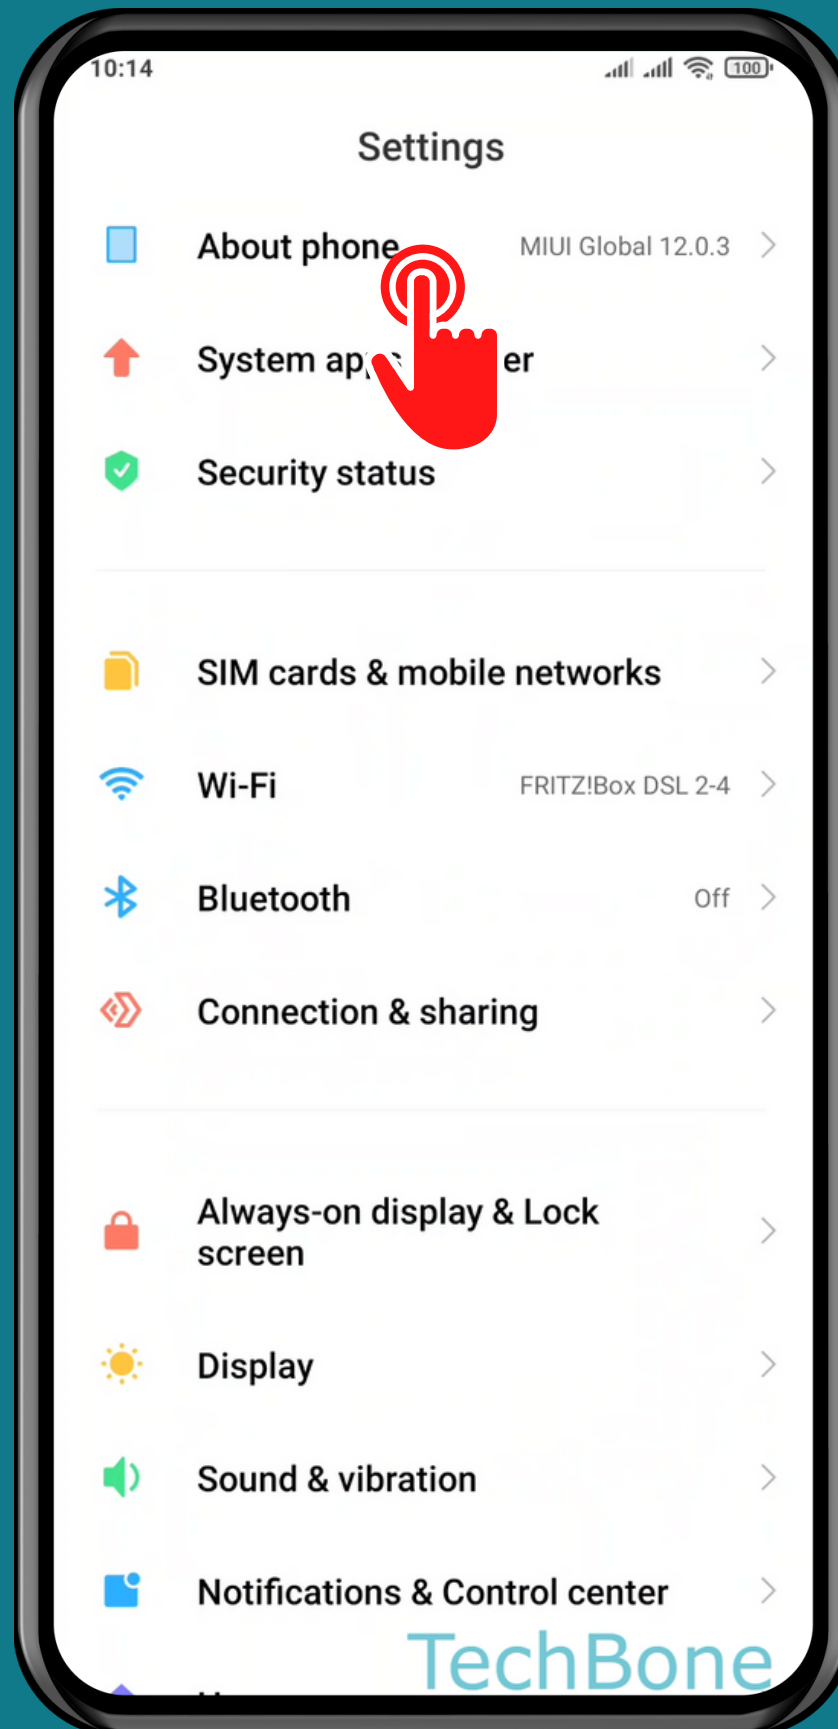

XIAOMI

Android 11 - MIUI 12

HOW TO TURN ON DEVELOPER OPTIONS

Tap on **Settings**

Tap on
About phone

Tap **seven times** the
MIUI version

Done!