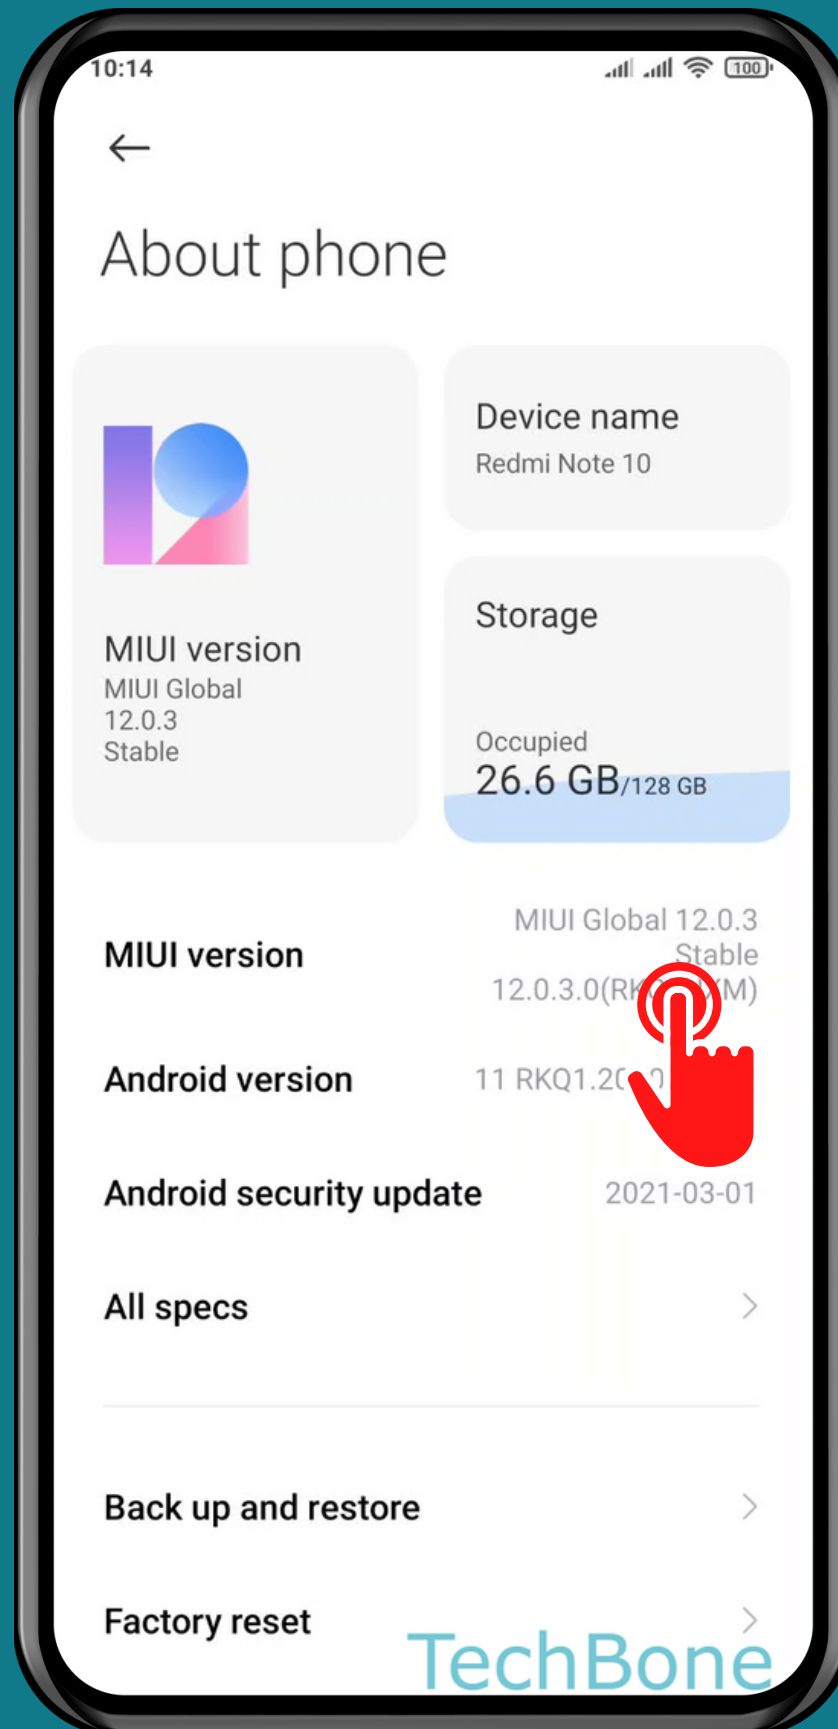

XIAOMI

Android 11 - MIUI 12

HOW TO TURN ON DEVELOPER OPTIONS

Tap on **Settings**

Tap on
About phone

Tap **seven times** the
MIUI version

Done!