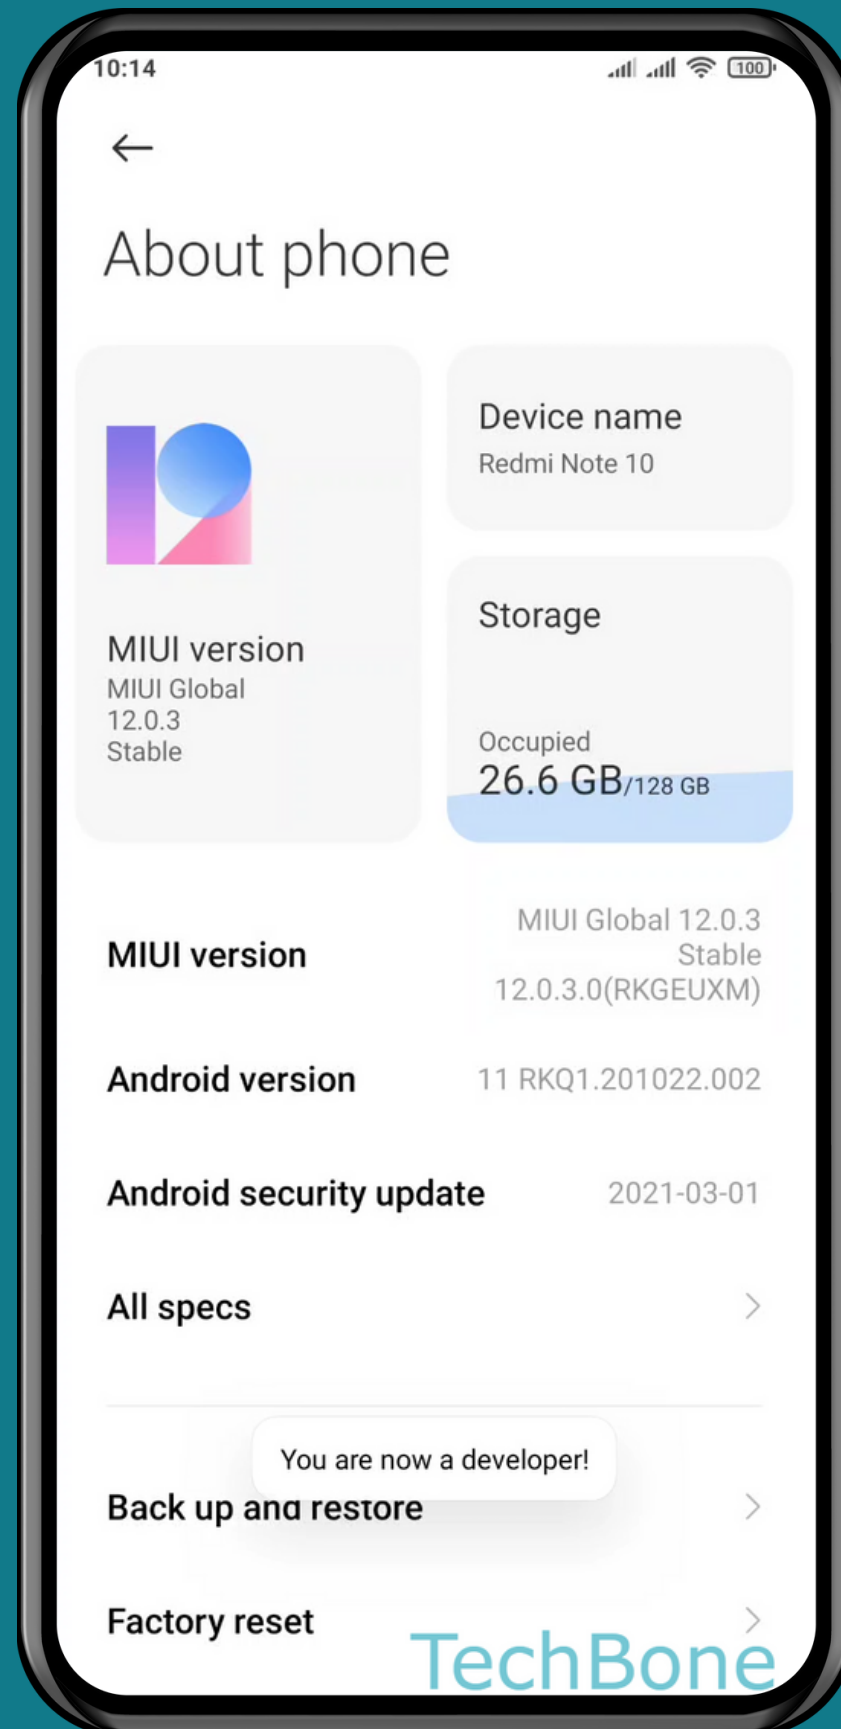

XIAOMI

Android 11 - MIUI 12

HOW TO TURN ON DEVELOPER OPTIONS

Tap on **Settings**

Tap on
About phone

Tap **seven times** the
MIUI version

Done!