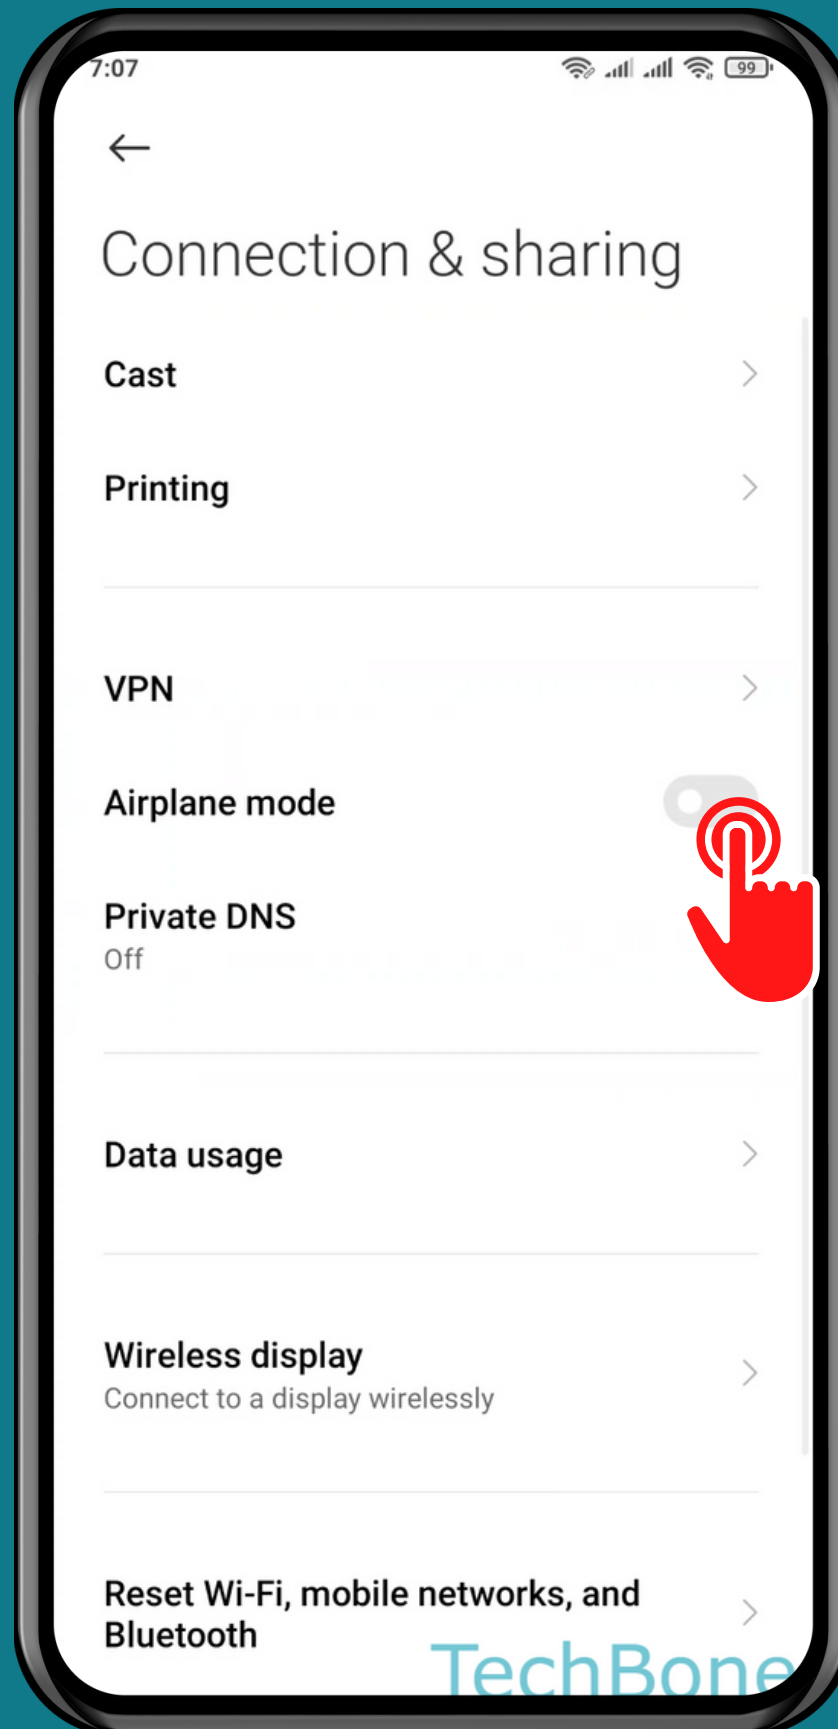

XIAOMI

Android 11 - MIUI 12

HOW TO TURN ON/OFF AIRPLANE MODE

Tap on **Settings**

Tap on Connection & sharing

TechBone

Turn On/Off Airplane mode

Done!