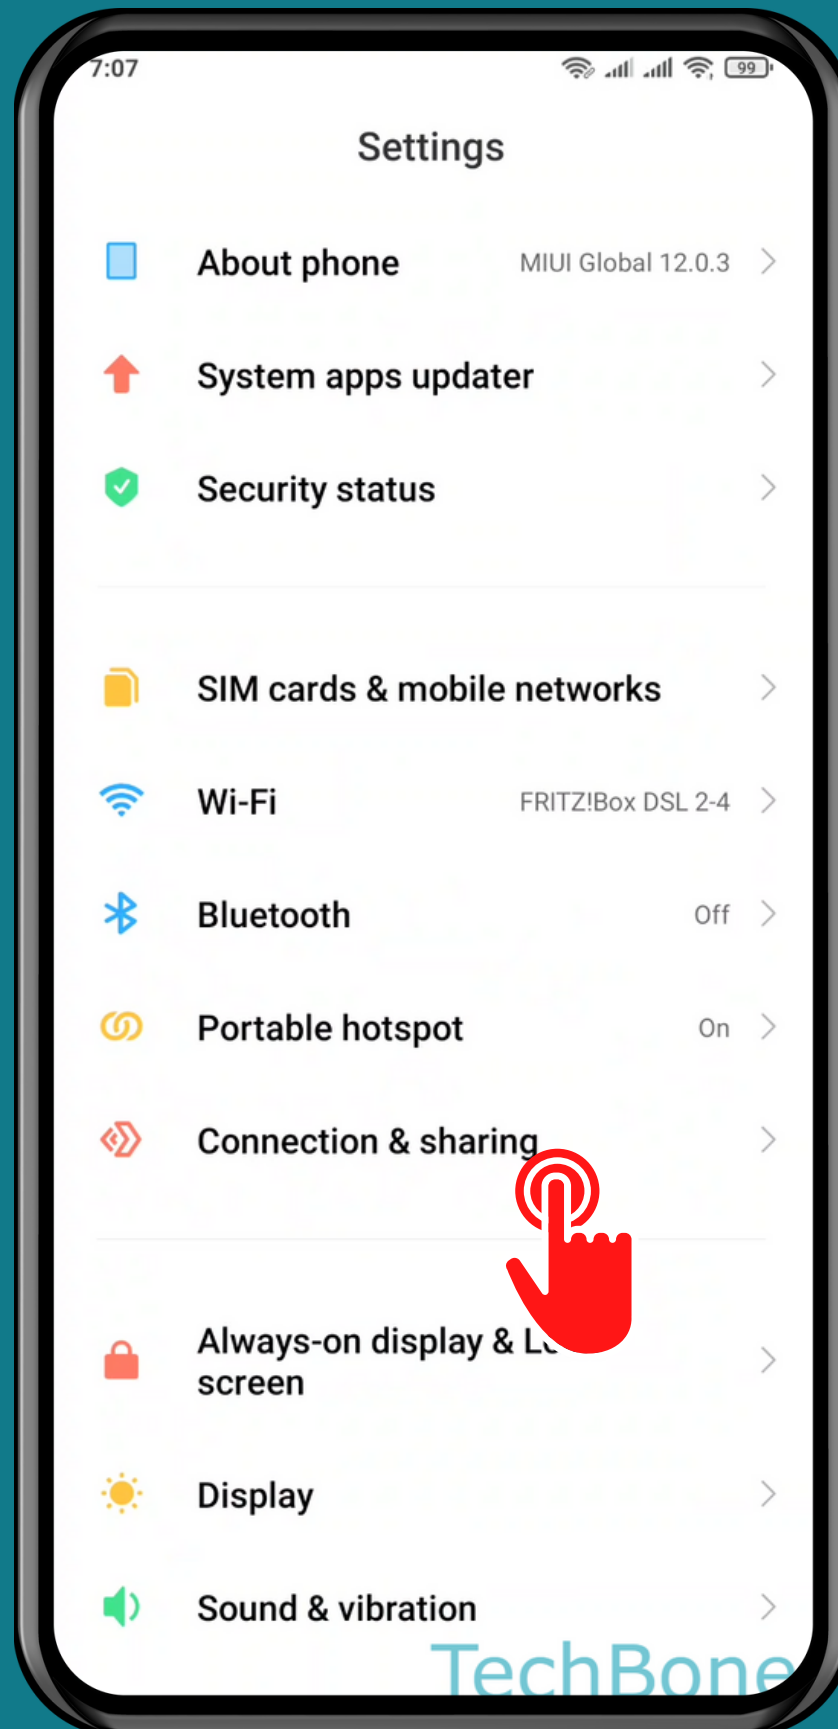

XIAOMI

Android 11 - MIUI 12

HOW TO TURN ON/OFF AIRPLANE MODE

Tap on **Settings**

Tap on Connection & sharing

TechBone

Turn On/Off Airplane mode

Done!