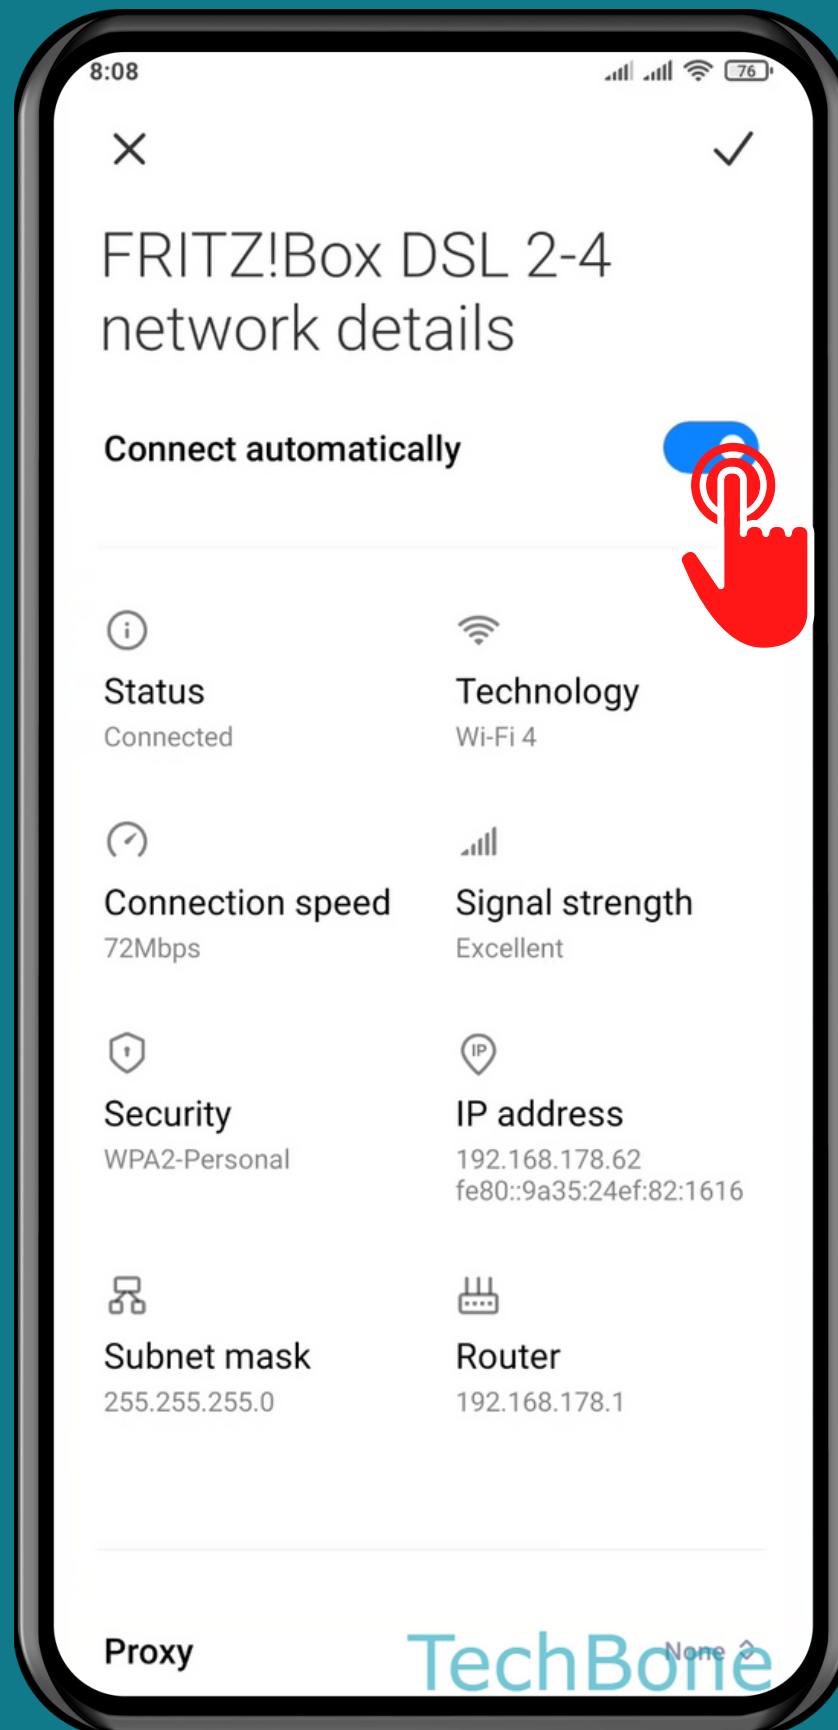

XIAOMI

Android 11 - MIUI 12

HOW TO TURN ON/OFF AUTO RECONNECT TO WI-FI NETWORK

Tap on **Settings**

Tap on **Wi-Fi**

Open the **Menu**

Turn On/Off
Connect automatically
and tap Save

Done!