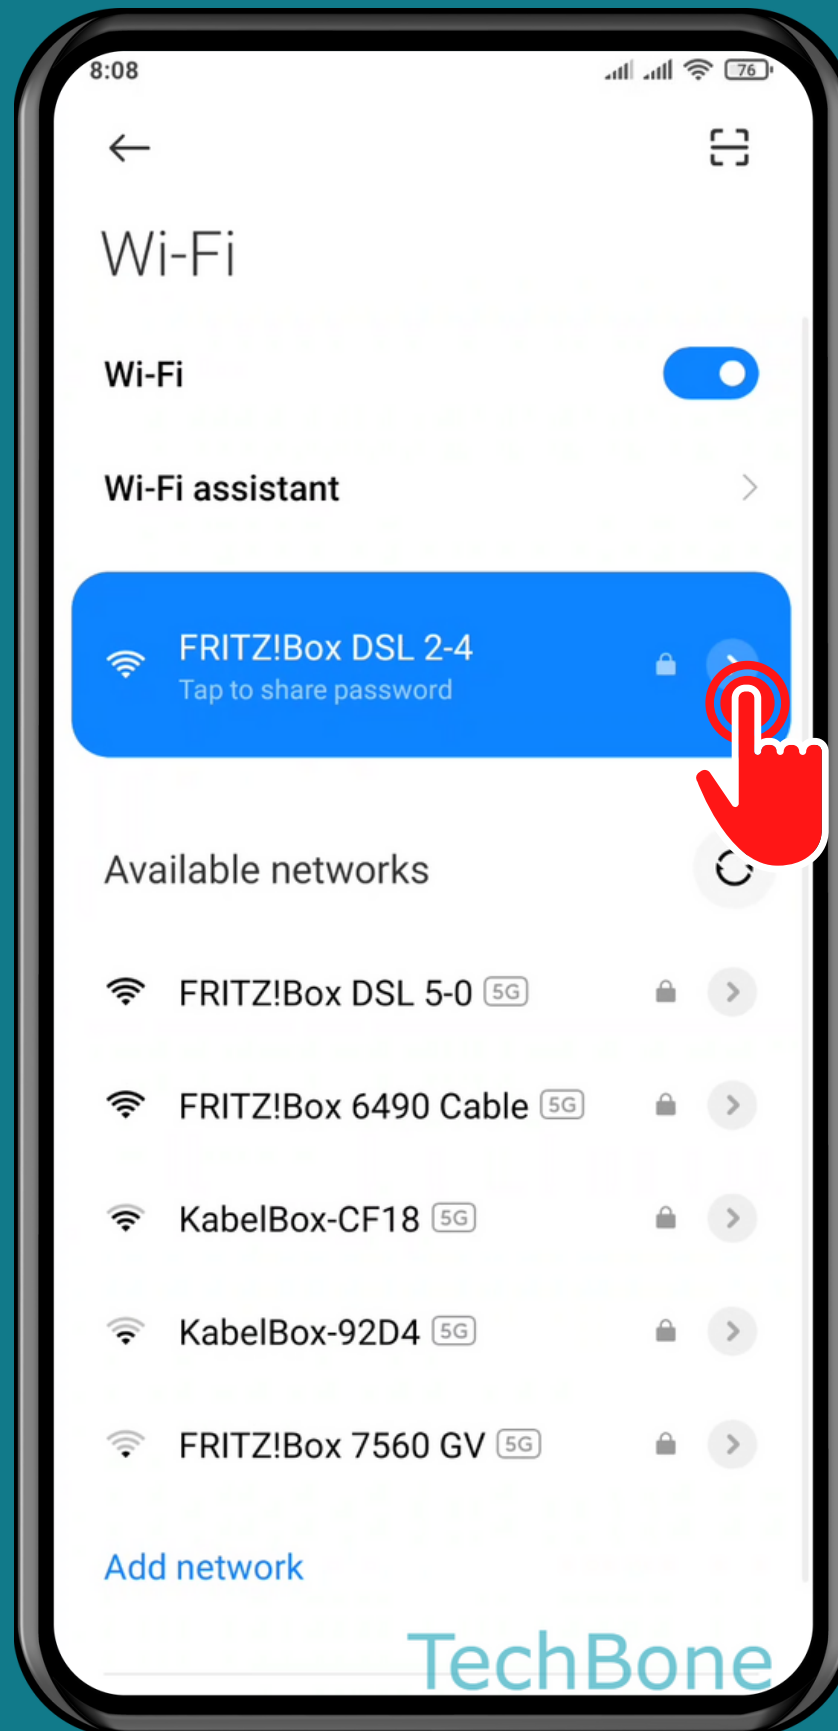

XIAOMI

Android 11 - MIUI 12

HOW TO TURN ON/OFF AUTO RECONNECT TO WI-FI NETWORK

Tap on **Settings**

Tap on **Wi-Fi**

Open the **Menu**

Turn On/Off
Connect automatically
and tap Save

Done!