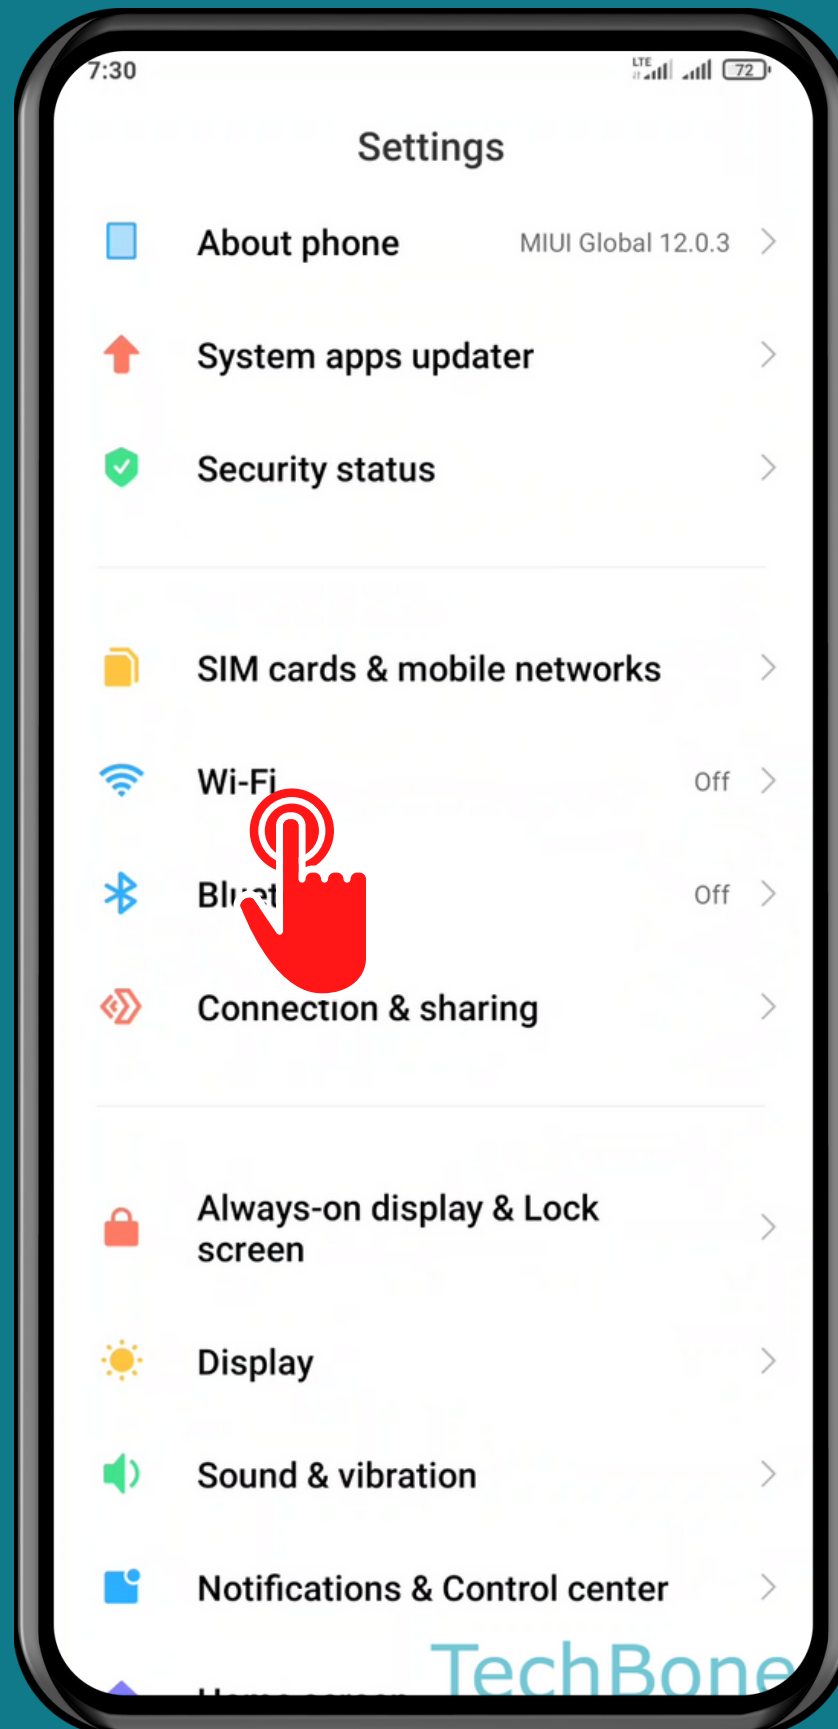

XIAOMI

Android 11 - MIUI 12

HOW TO TURN ON/OFF AUTO RECONNECT TO WI-FI NETWORK

Tap on **Settings**

Tap on **Wi-Fi**

Open the **Menu**

Turn On/Off
Connect automatically
and tap Save

Done!