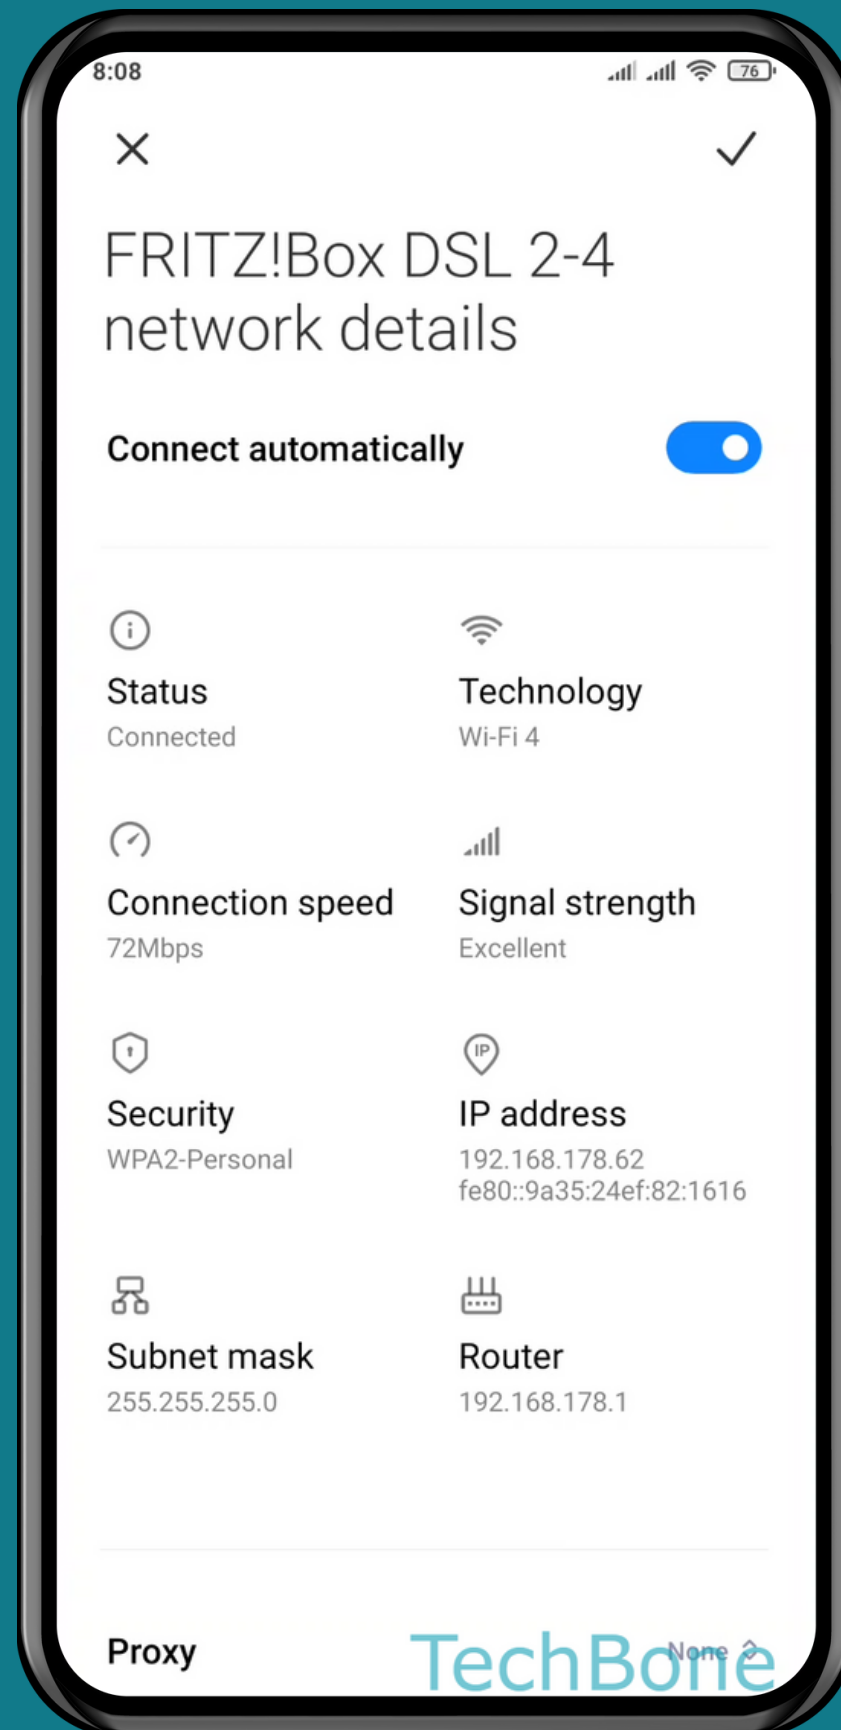

XIAOMI

Android 11 - MIUI 12

HOW TO TURN ON/OFF AUTO RECONNECT TO WI-FI NETWORK

Tap on **Settings**

Tap on **Wi-Fi**

Open the **Menu**

Turn On/Off
Connect automatically
and tap Save

Done!