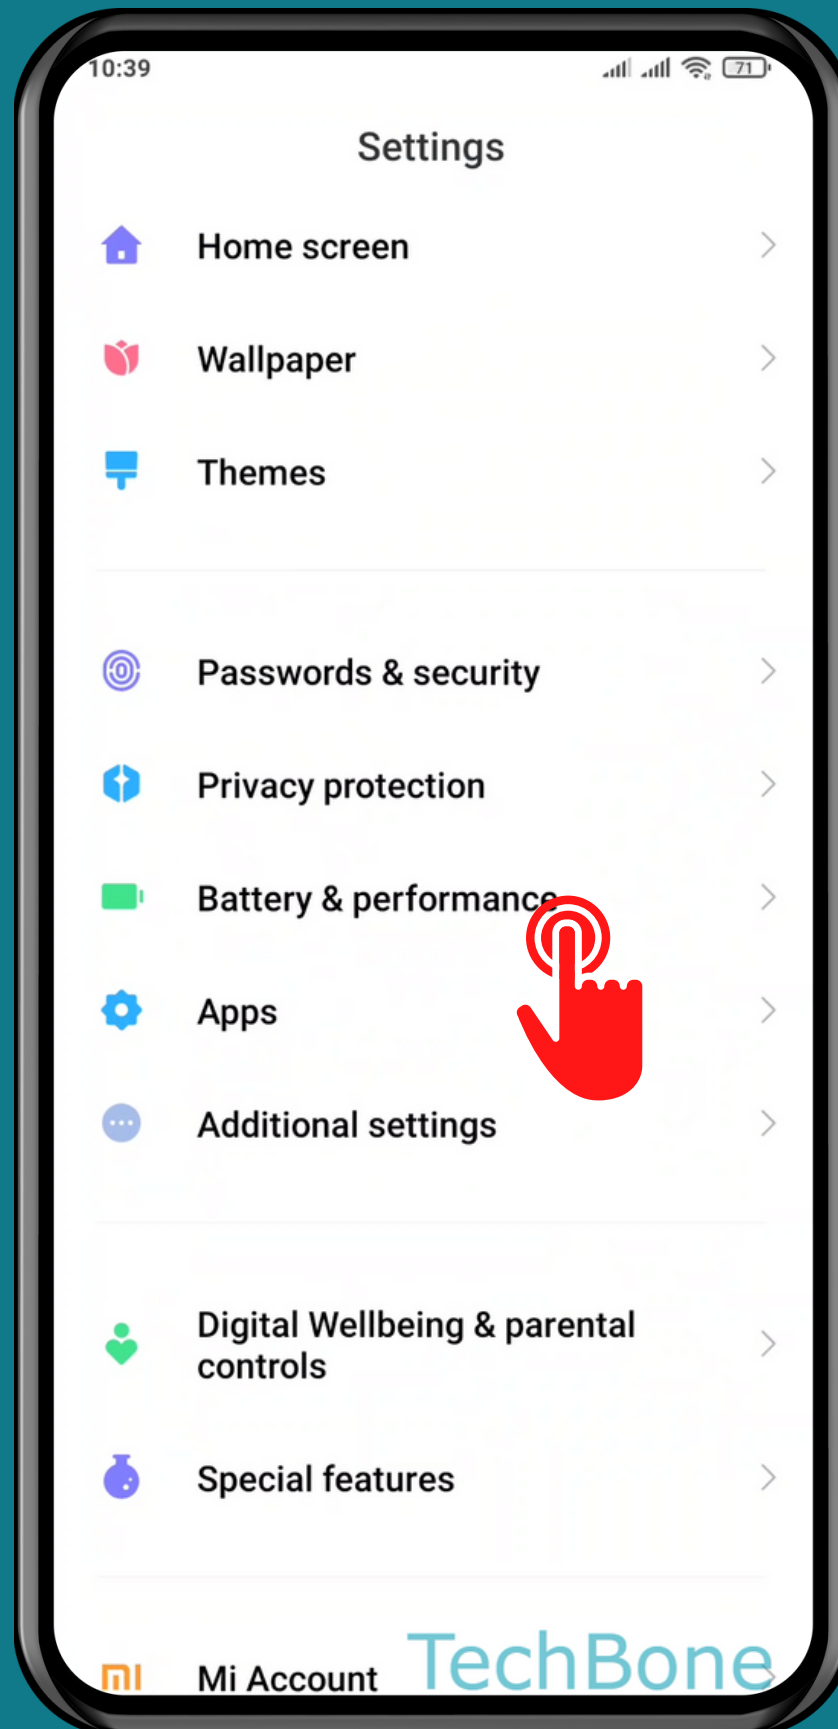

XIAOMI

Android 11 - MIUI 12

HOW TO TURN ON/OFF BATTERY SAVER

Tap on **Settings**

Tap on Battery & performance

Turn On/Off Battery saver

Done!