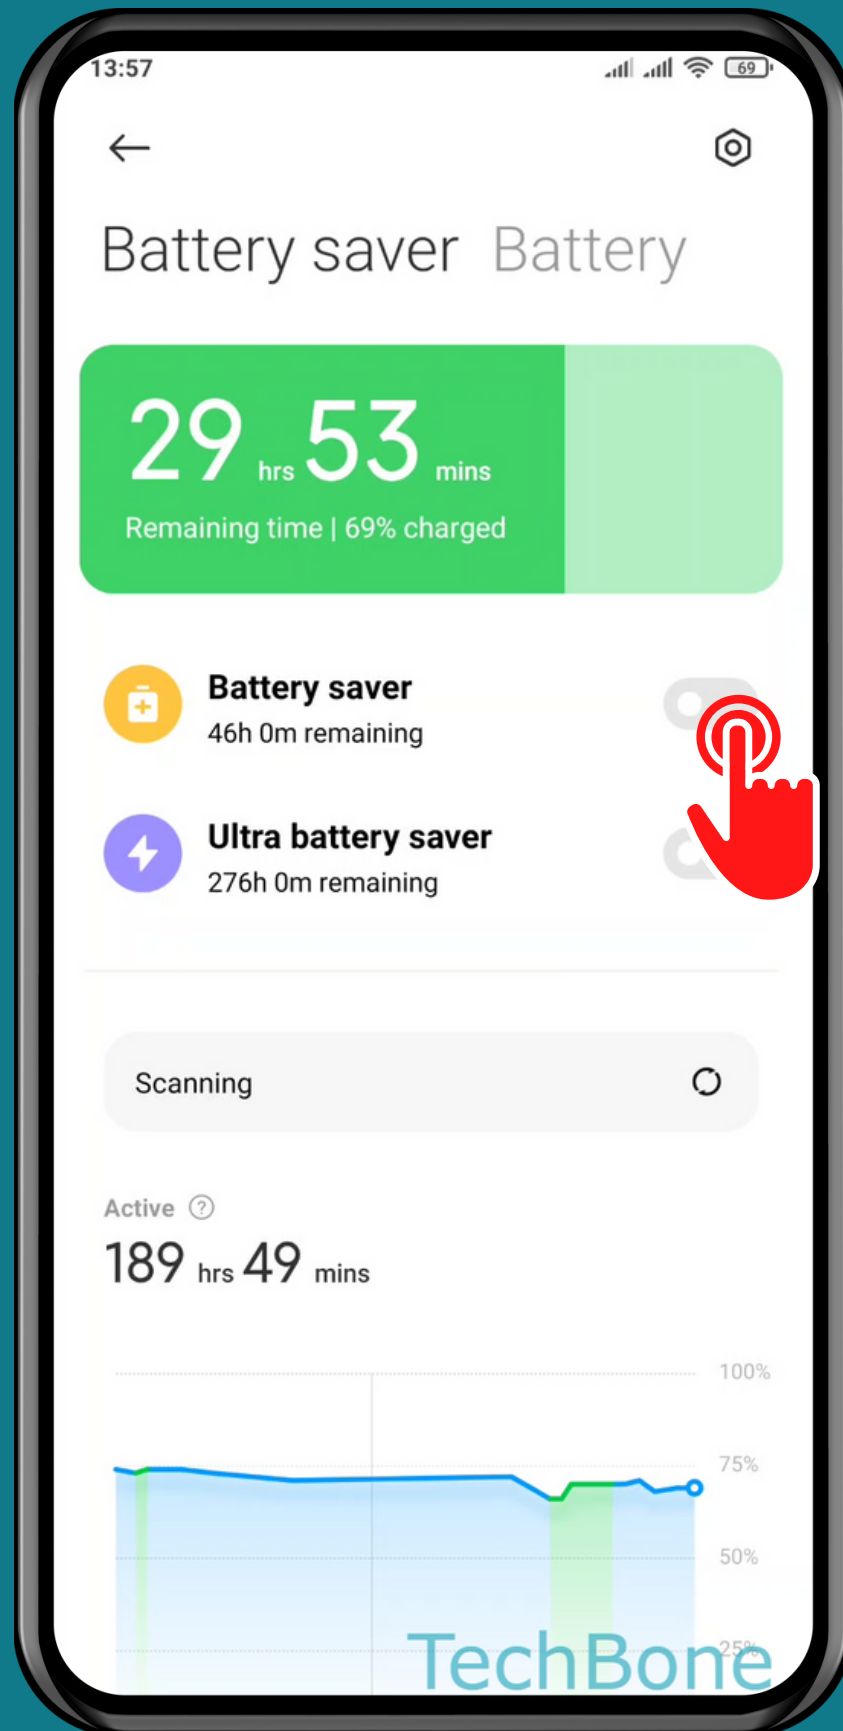

XIAOMI

Android 11 - MIUI 12

HOW TO TURN ON/OFF BATTERY SAVER

Tap on **Settings**

Tap on Battery & performance

Turn On/Off Battery saver

Done!