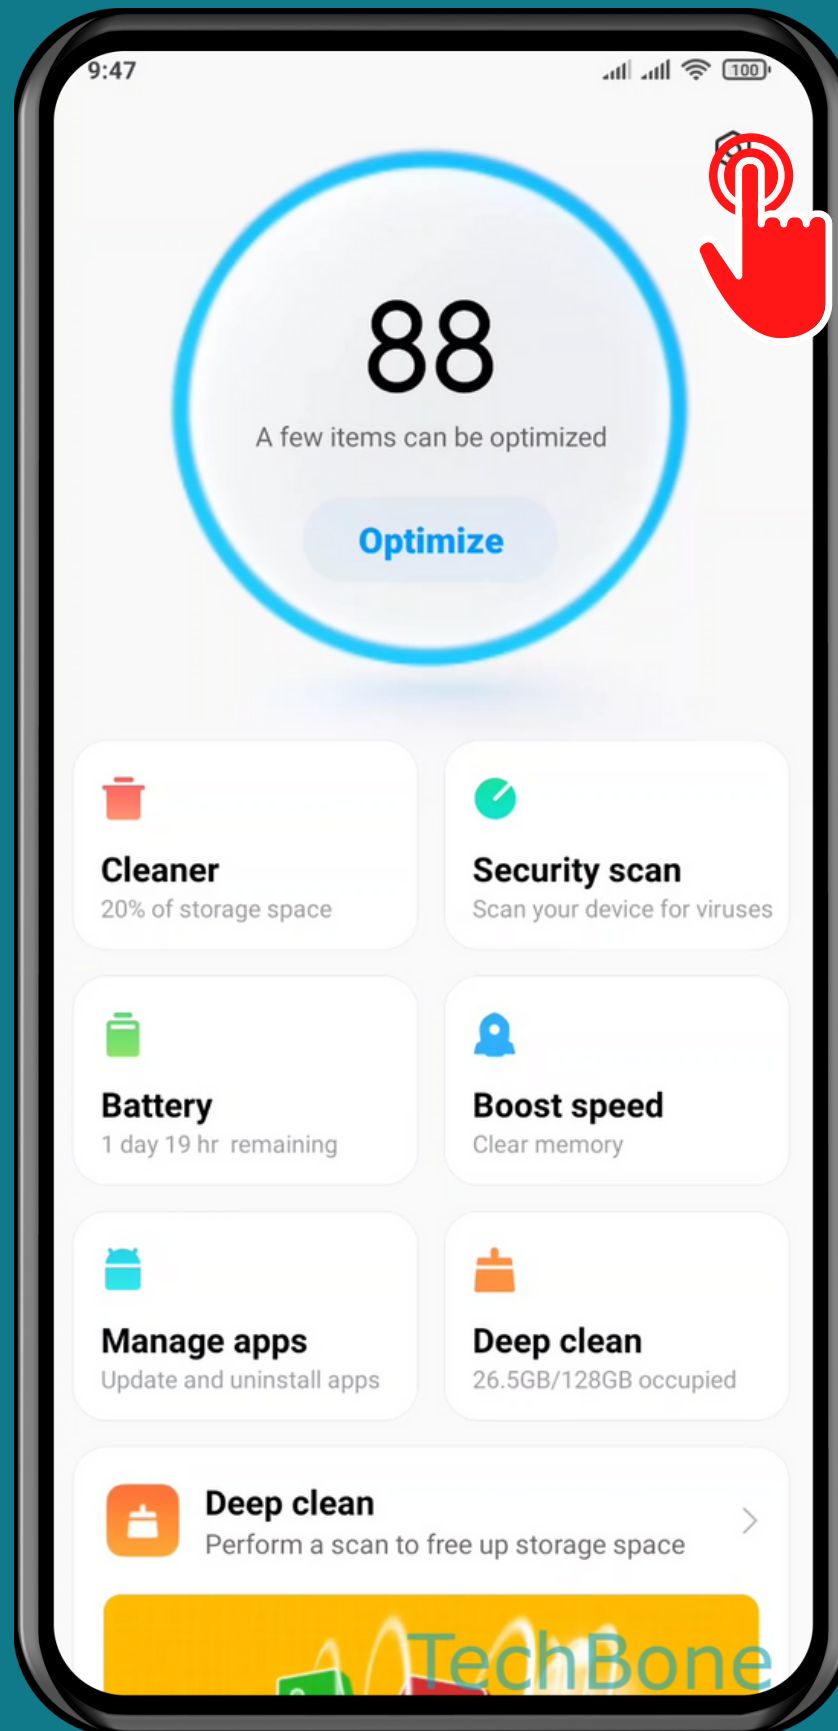

XIAOMI

Android 11 - MIUI 12

HOW TO TURN ON/OFF DATA USAGE OF A SIM CARD

Tap on Security

Tap on **Settings**

Tap on Data usage

Turn On/Off Data usage

Done!