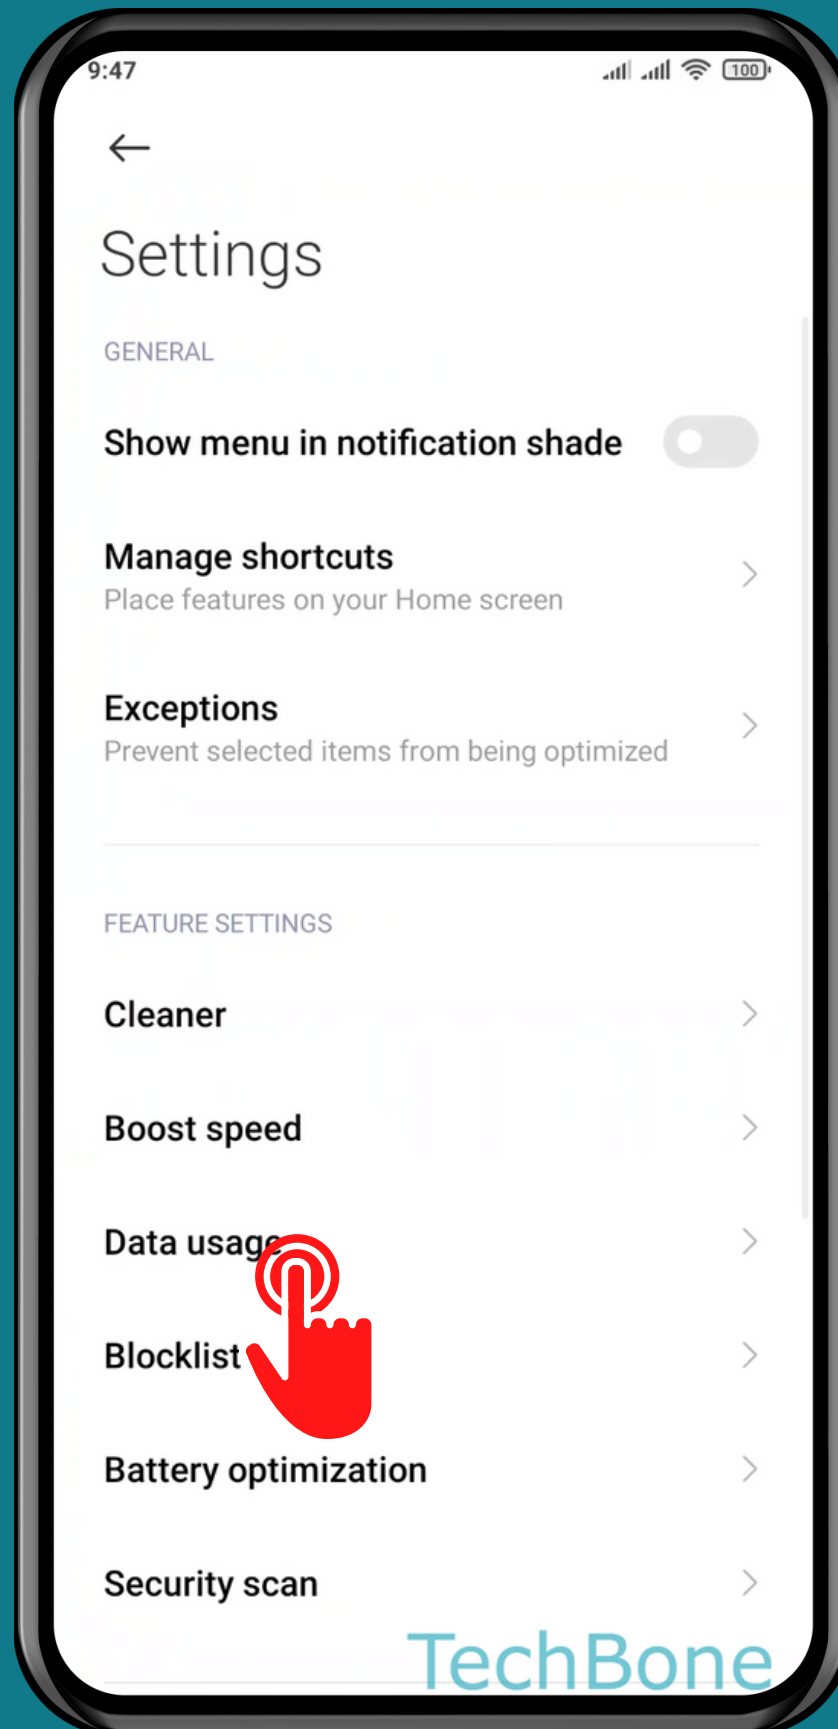

XIAOMI

Android 11 - MIUI 12

HOW TO TURN ON/OFF DATA USAGE OF A SIM CARD

Tap on Security

Tap on **Settings**

Tap on Data usage

Turn On/Off Data usage

Done!