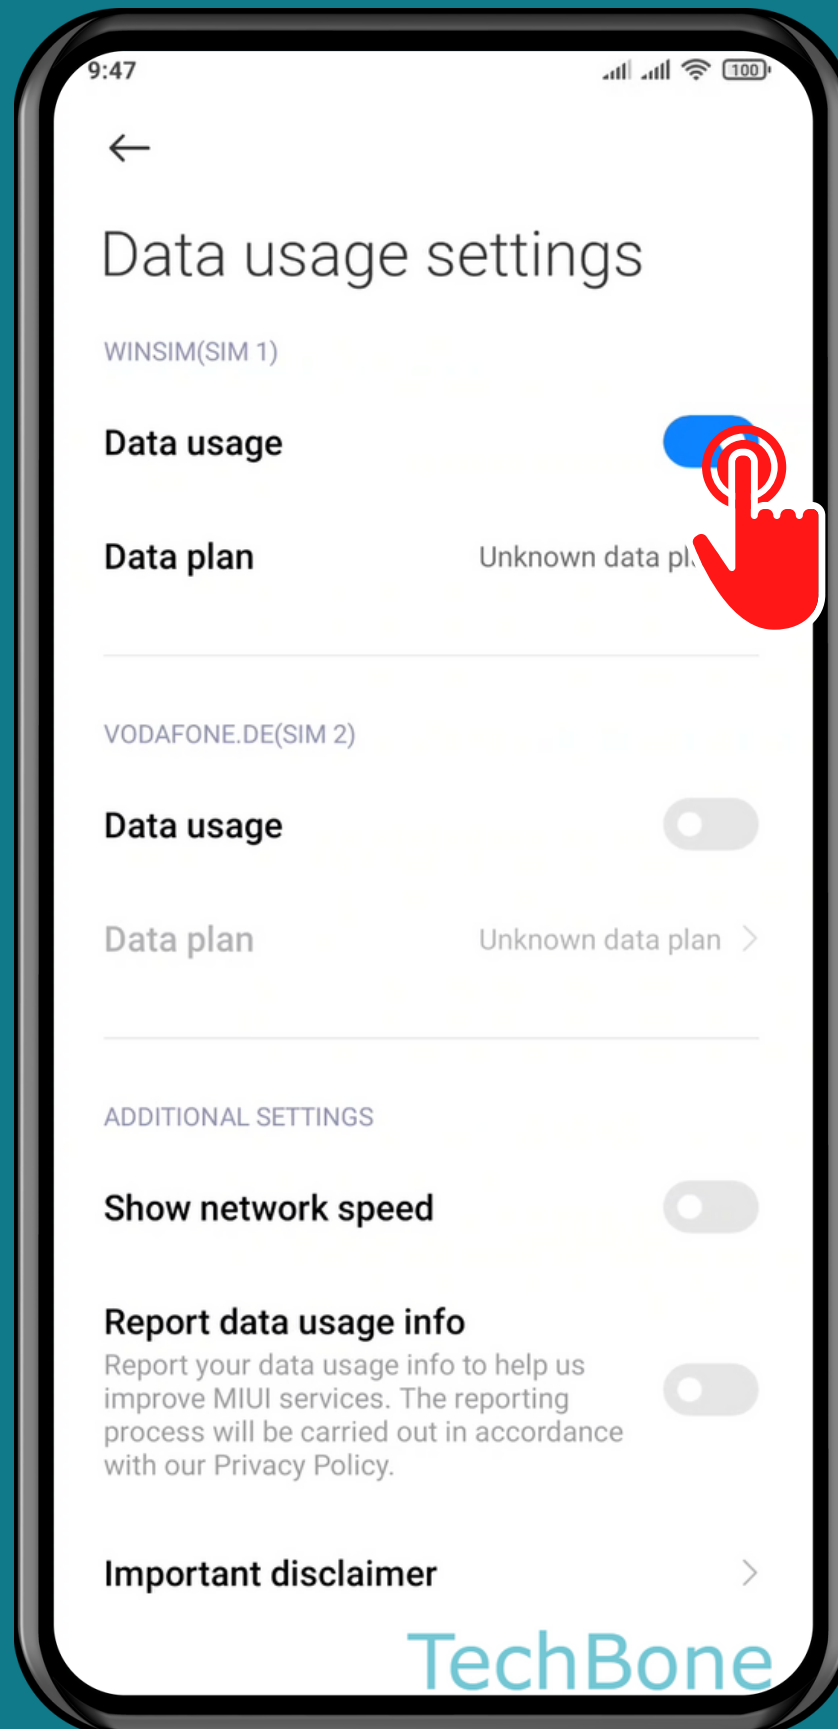

XIAOMI

Android 11 - MIUI 12

HOW TO TURN ON/OFF DATA USAGE OF A SIM CARD

Tap on Security

Tap on **Settings**

Tap on Data usage

Turn On/Off Data usage

Done!