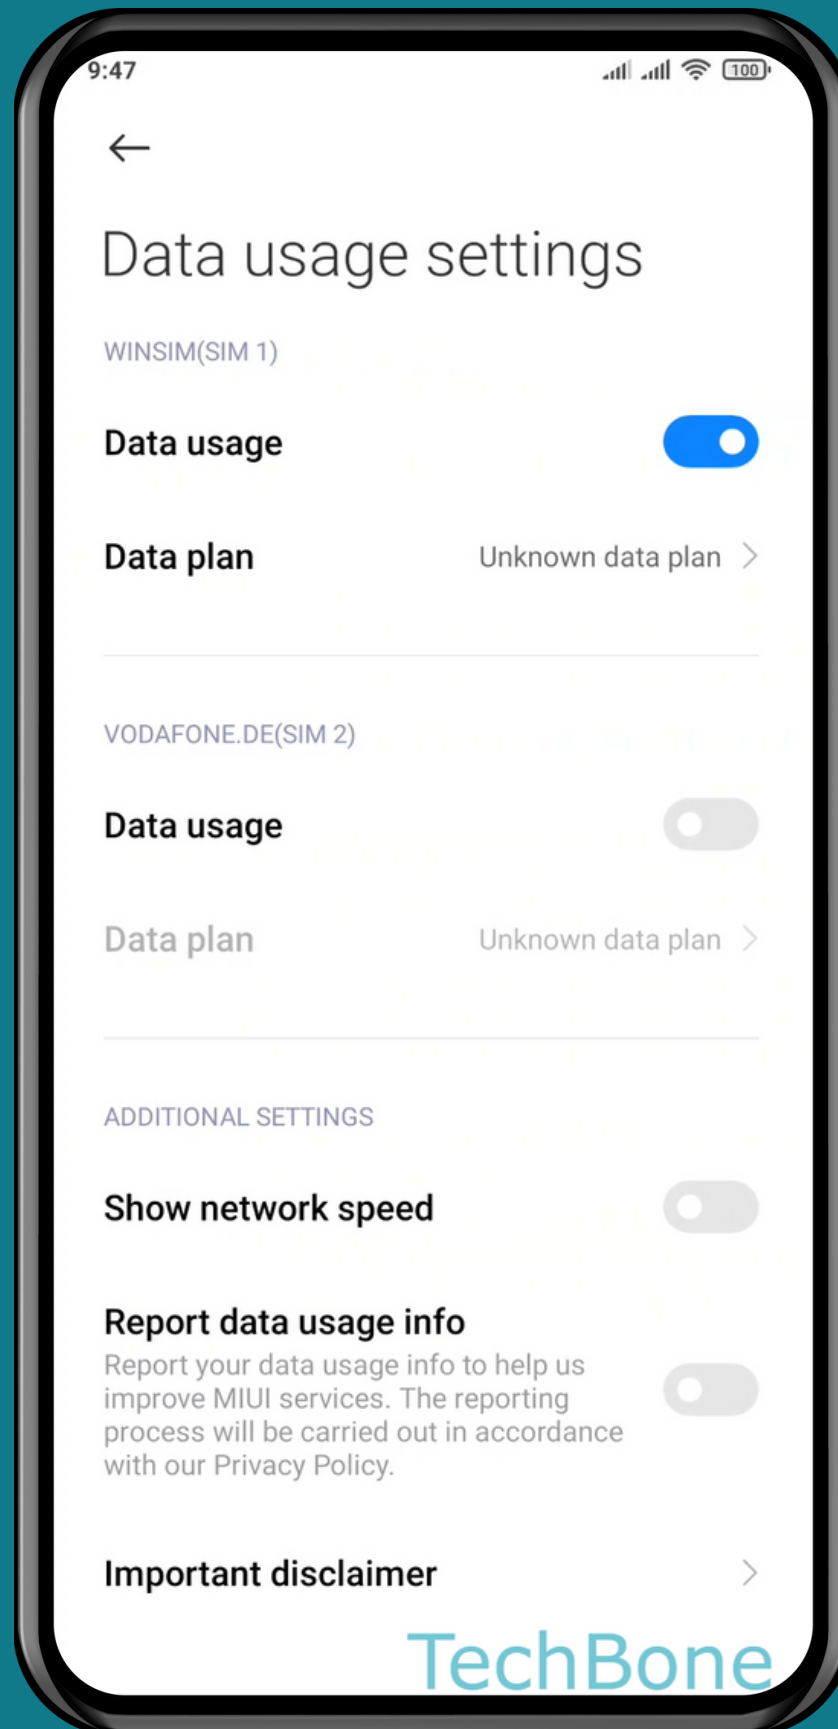

XIAOMI

Android 11 - MIUI 12

HOW TO TURN ON/OFF DATA USAGE OF A SIM CARD

Tap on Security

Tap on **Settings**

Tap on Data usage

Turn On/Off Data usage

Done!