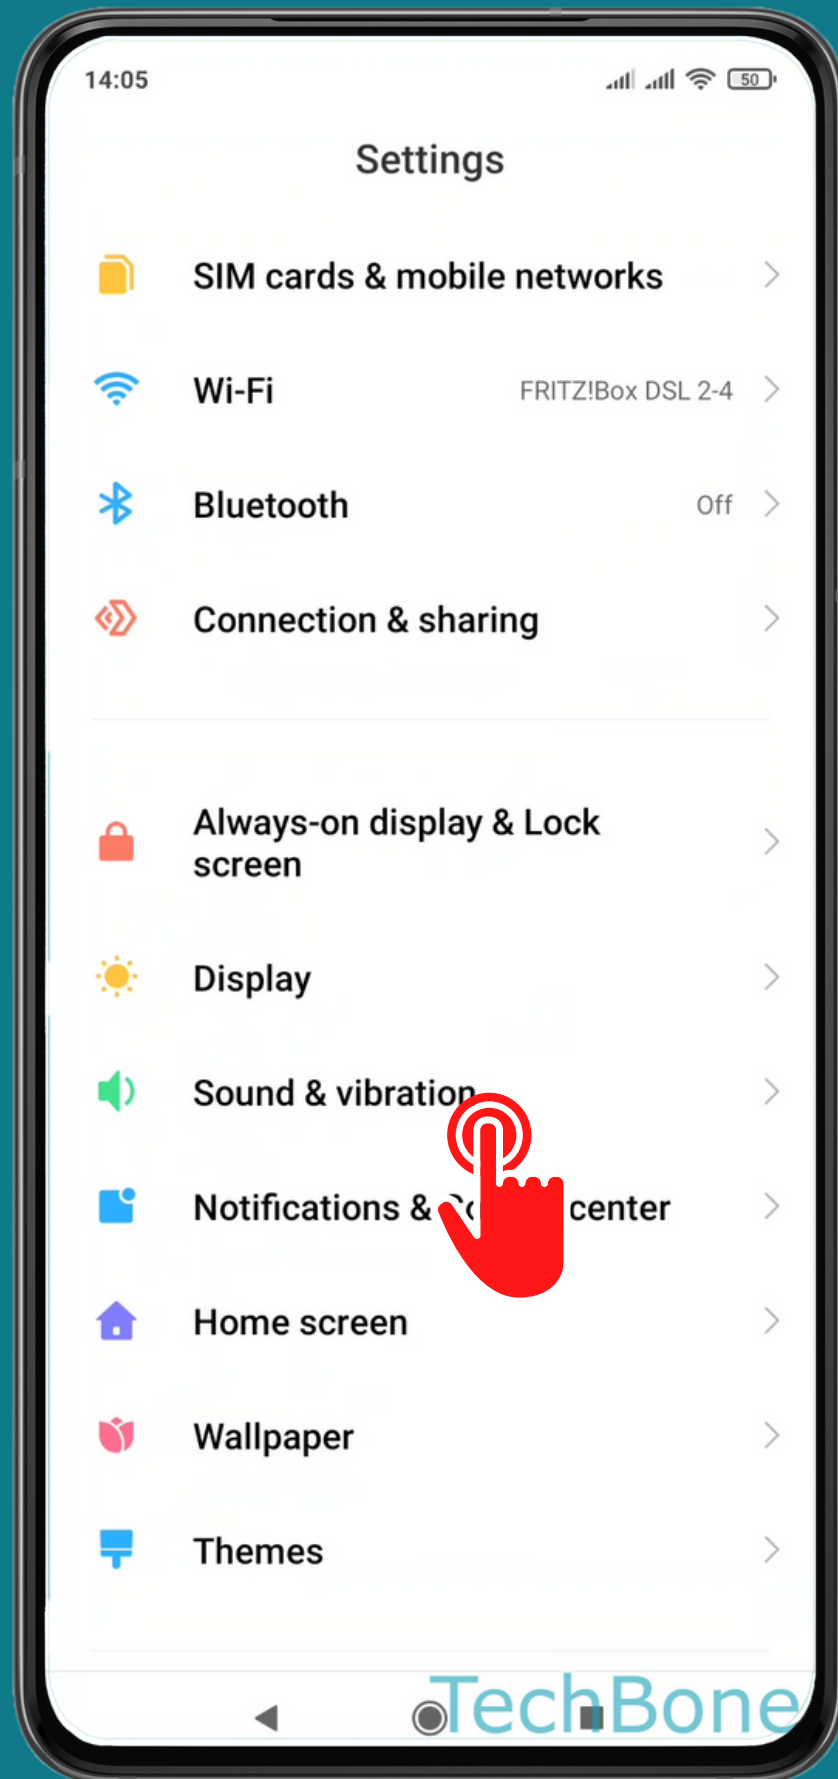

XIAOMI

Android 11 - MIUI 12

HOW TO TURN ON/OFF DIAL PAD TONES

Tap on **Settings**

Tap on Sound & vibration

Tap on
Additional settings

Turn On/Off Dial pad tones

Done!