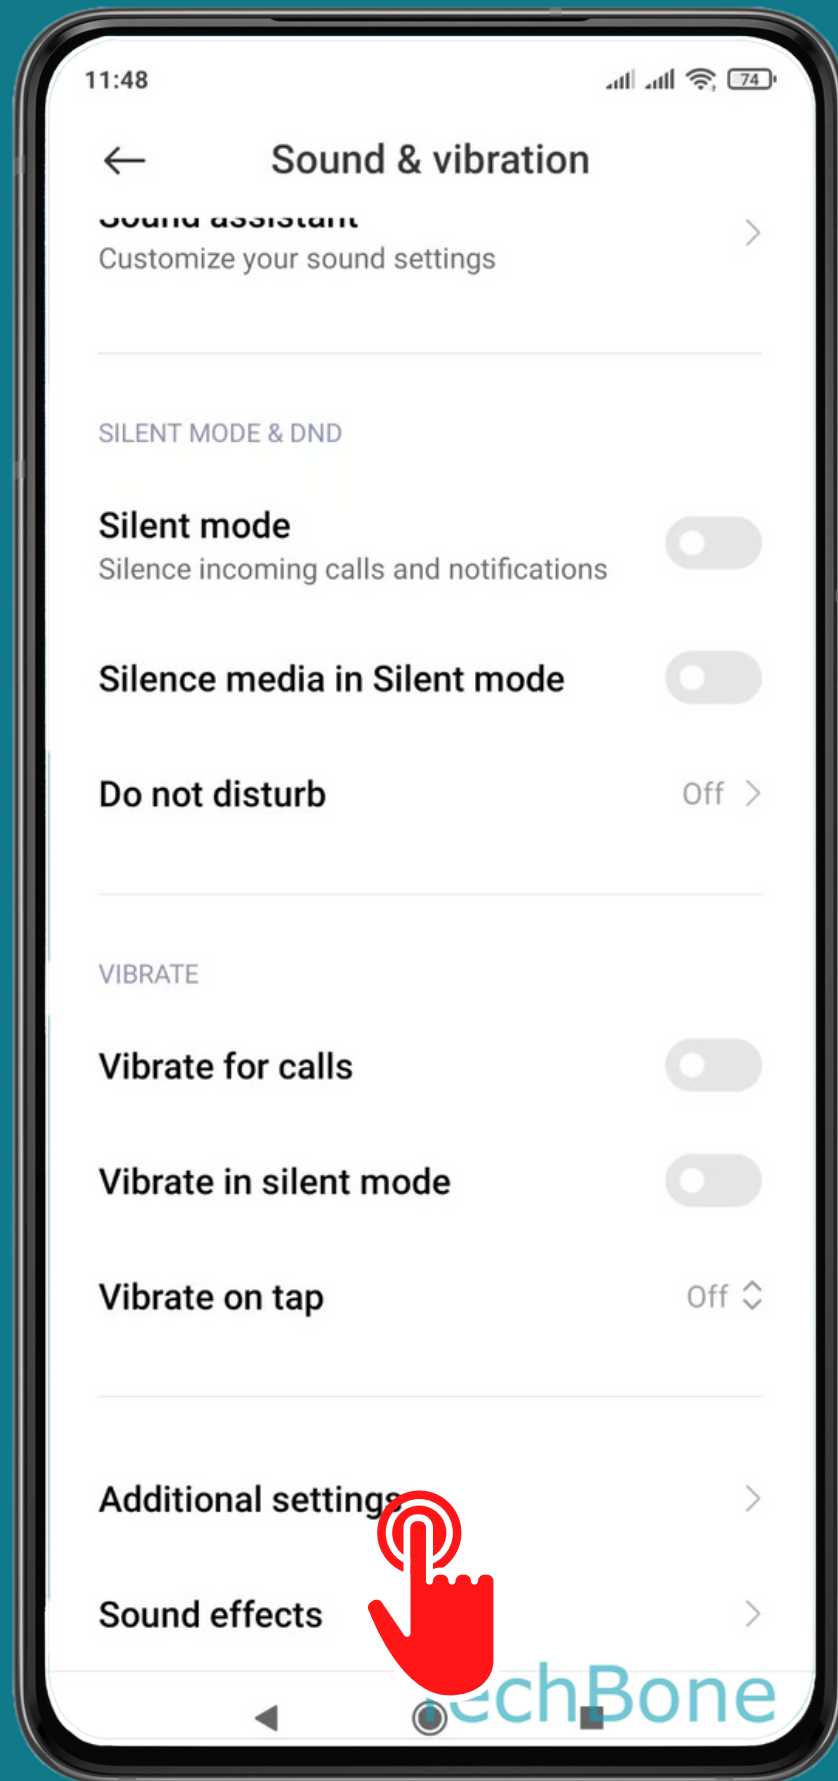

XIAOMI

Android 11 - MIUI 12

HOW TO TURN ON/OFF DIAL PAD TONES

Tap on **Settings**

Tap on Sound & vibration

Tap on
Additional settings

Turn On/Off Dial pad tones

Done!