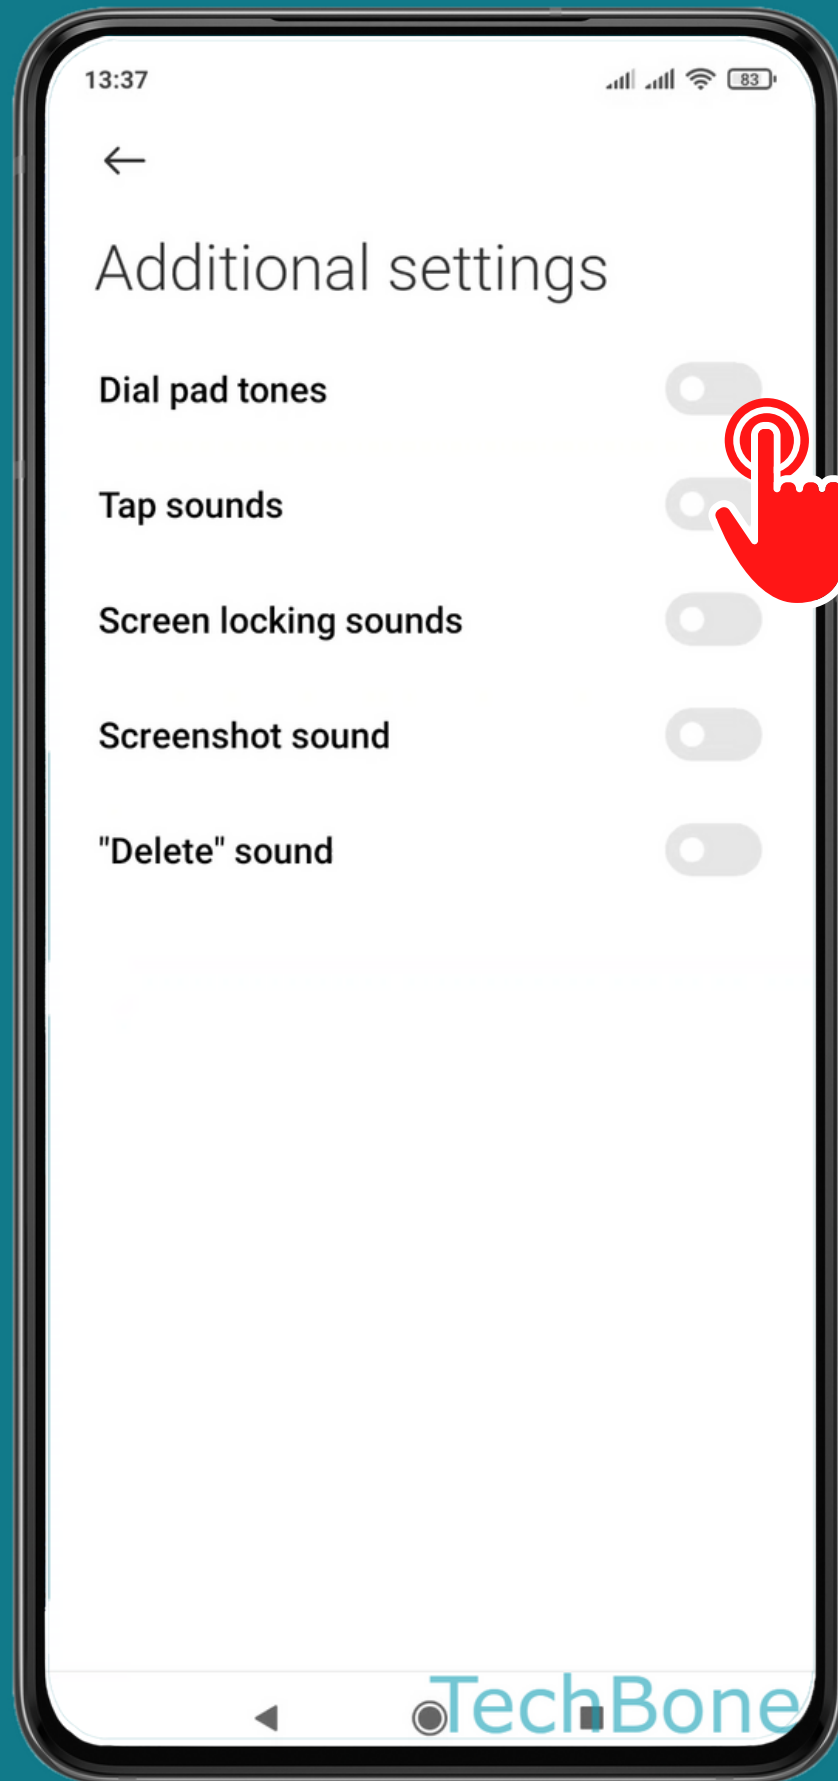

XIAOMI

Android 11 - MIUI 12

HOW TO TURN ON/OFF DIAL PAD TONES

Tap on **Settings**

Tap on Sound & vibration

Tap on
Additional settings

Turn On/Off Dial pad tones

Done!