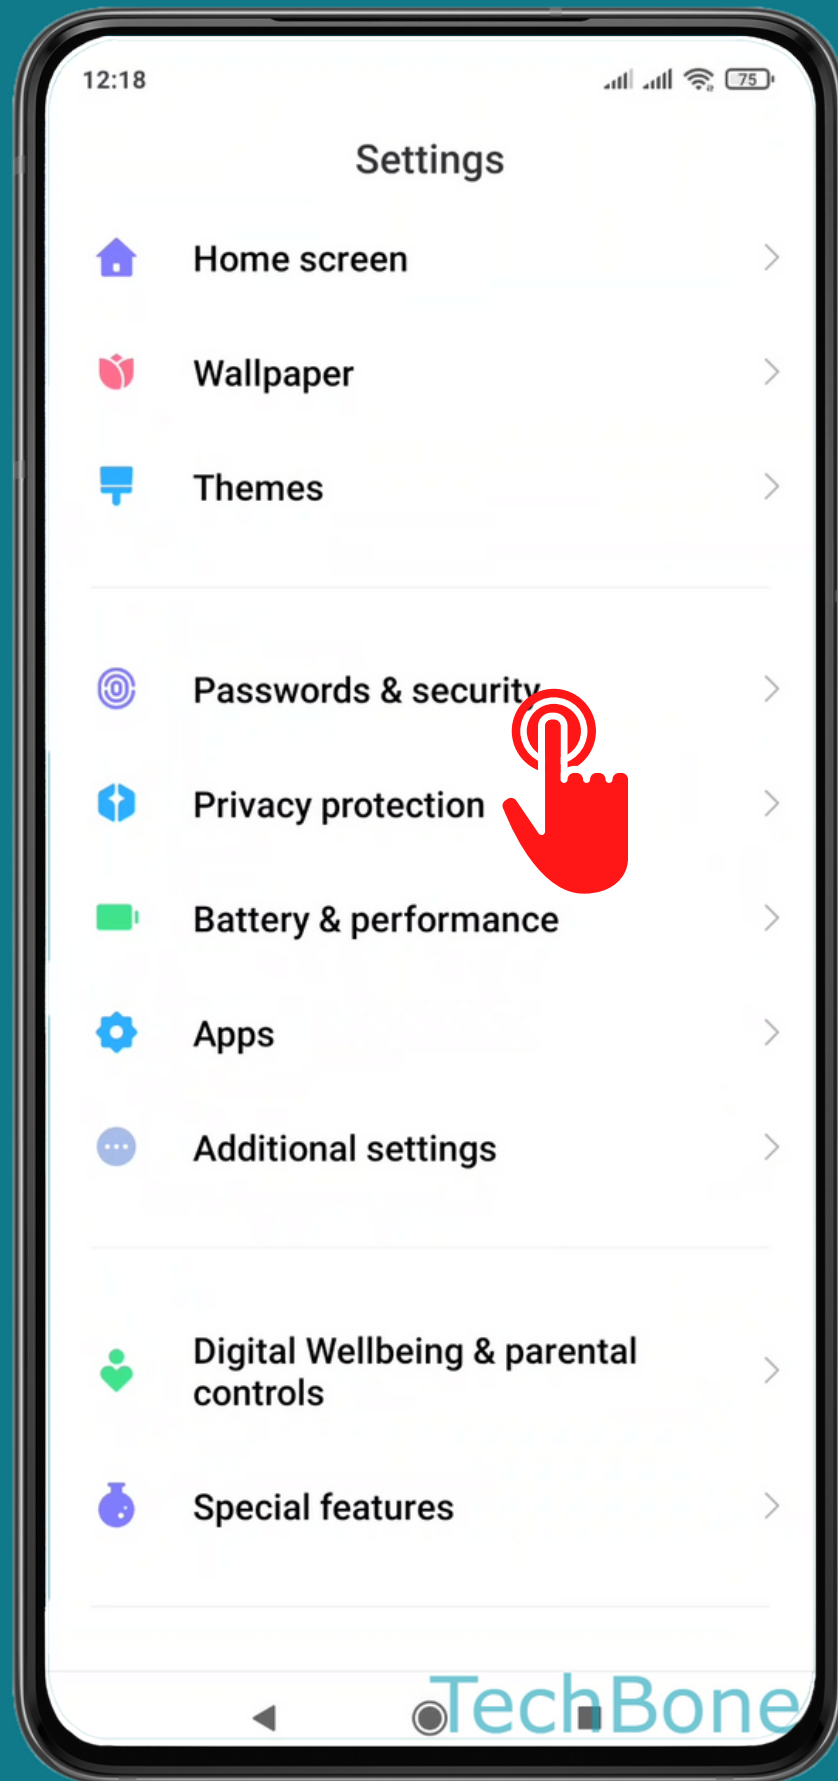

XIAOMI

Android 11 - MIUI 12

HOW TO TURN ON/OFF FINGERPRINT SCAN FOR APP LOCK

Tap on **Settings**

Tap on Passwords & security

Tap on
Fingerprint unlock

Enter the current
Pattern, PIN or
Password

Turn On/Off App lock