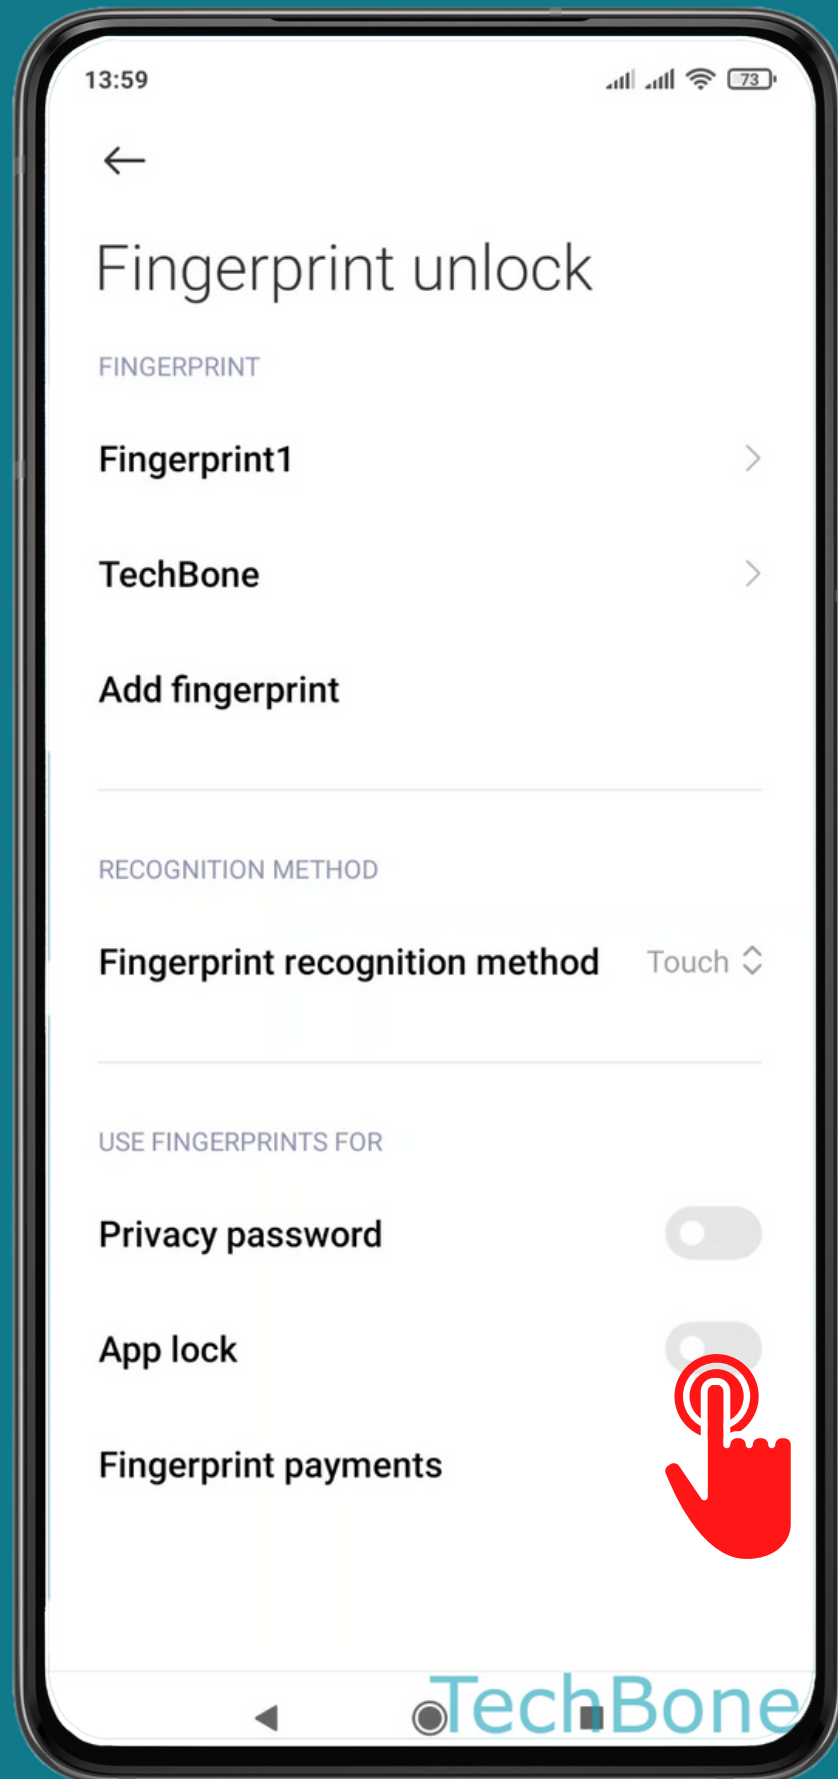

XIAOMI

Android 11 - MIUI 12

HOW TO TURN ON/OFF FINGERPRINT SCAN FOR APP LOCK

Tap on **Settings**

Tap on Passwords & security

Tap on
Fingerprint unlock

Enter the current
Pattern, PIN or
Password

Turn On/Off App lock