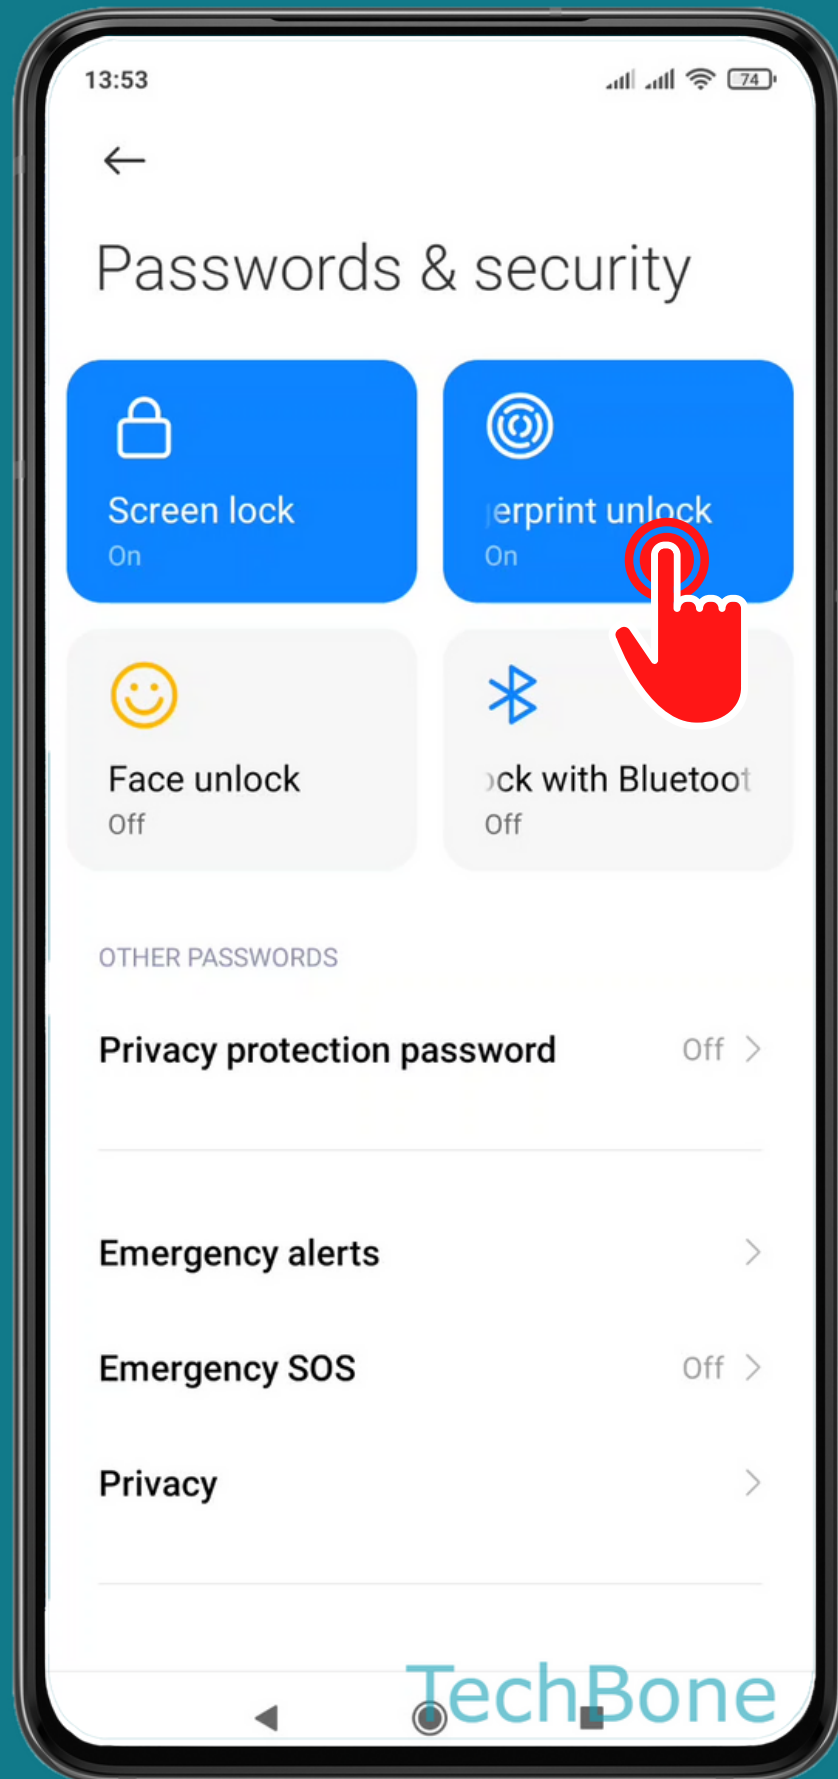

XIAOMI

Android 11 - MIUI 12

HOW TO TURN ON/OFF FINGERPRINT SCAN FOR APP LOCK

Tap on **Settings**

Tap on Passwords & security

Tap on
Fingerprint unlock

Enter the current
Pattern, PIN or
Password

Turn On/Off App lock