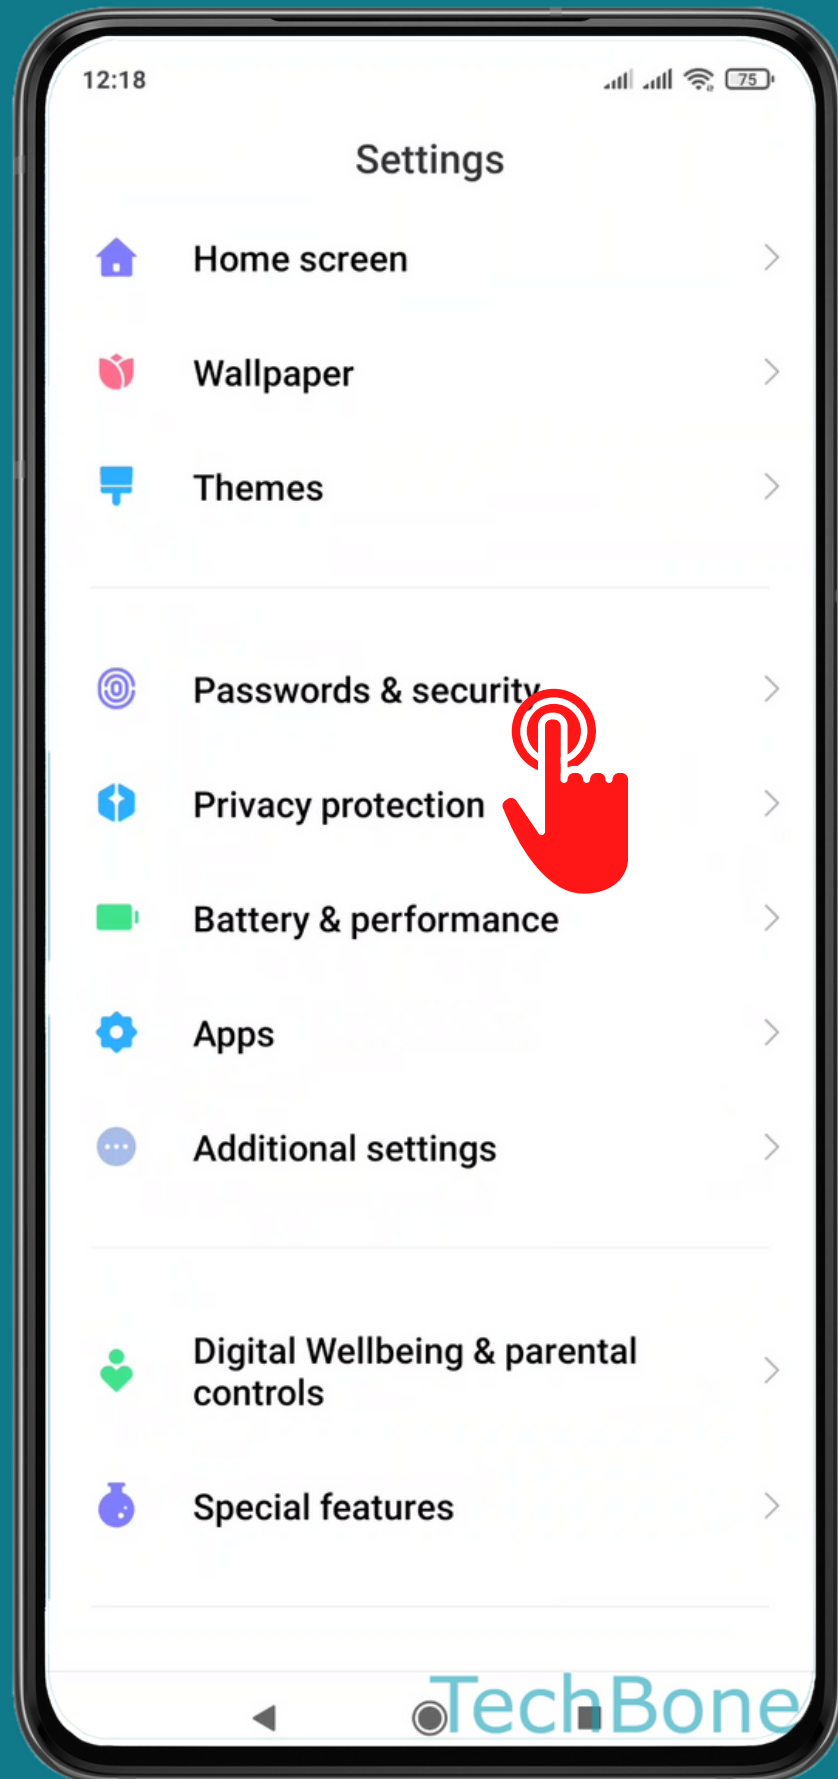

XIAOMI

Android 11 - MIUI 12

HOW TO TURN ON/OFF FINGERPRINT SCAN FOR PRIVACY PASSWORD

Tap on **Settings**

Tap on Passwords & security

Tap on
Fingerprint unlock

Enter the current
Pattern, PIN or
Password

Turn On/Off Privacy password