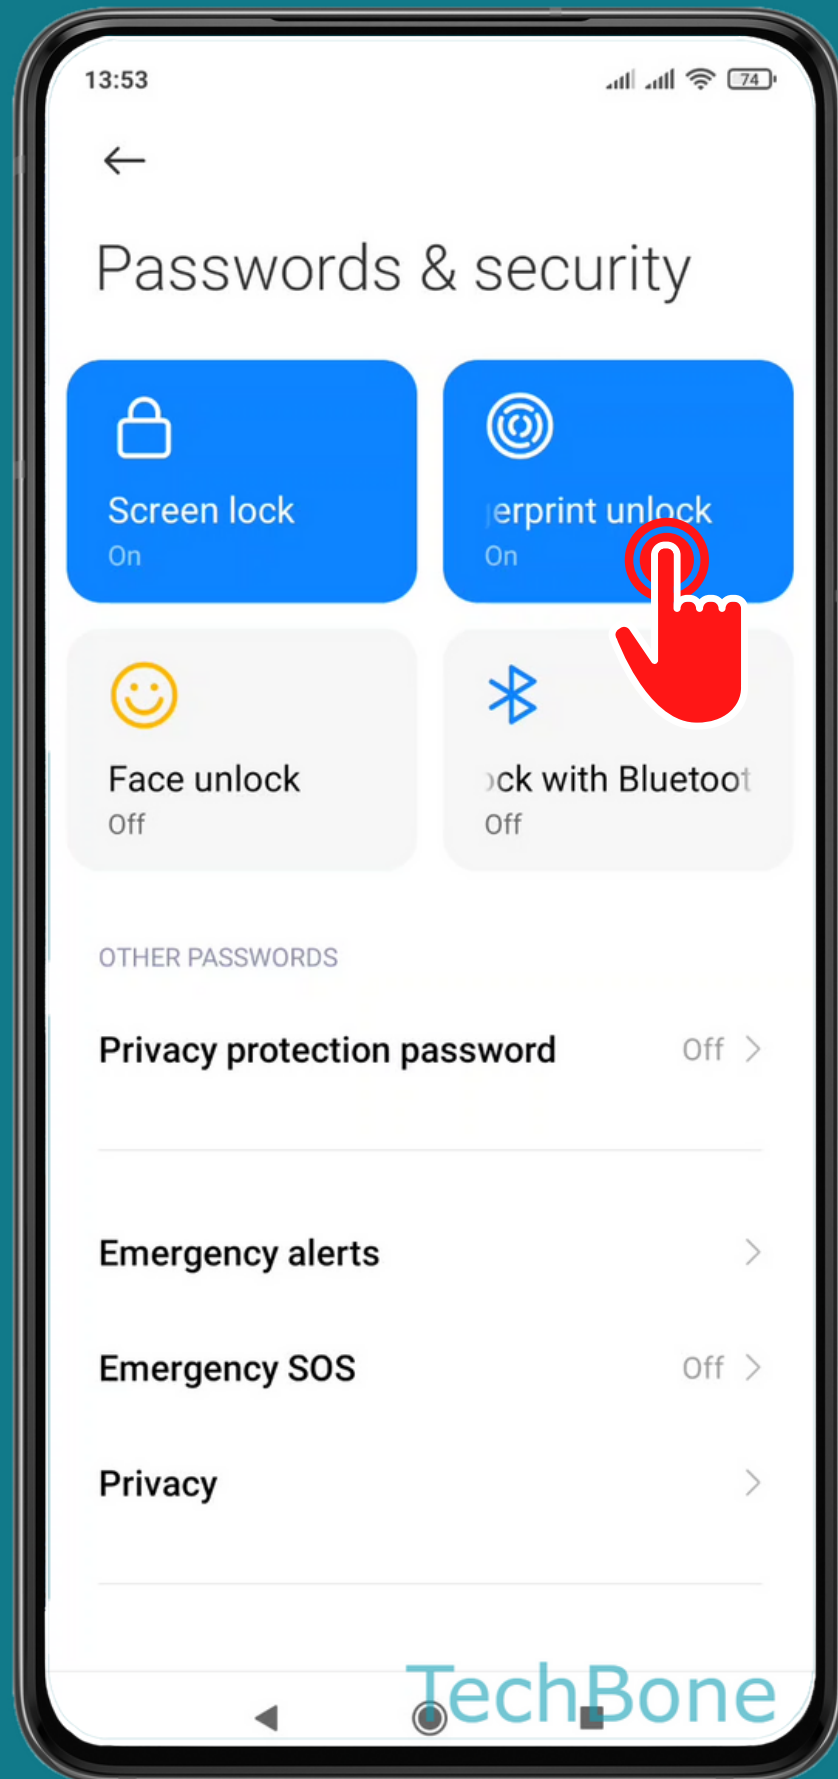

XIAOMI

Android 11 - MIUI 12

HOW TO TURN ON/OFF FINGERPRINT SCAN FOR PRIVACY PASSWORD

Tap on **Settings**

Tap on Passwords & security

Tap on
Fingerprint unlock

Enter the current
Pattern, PIN or
Password

Turn On/Off Privacy password