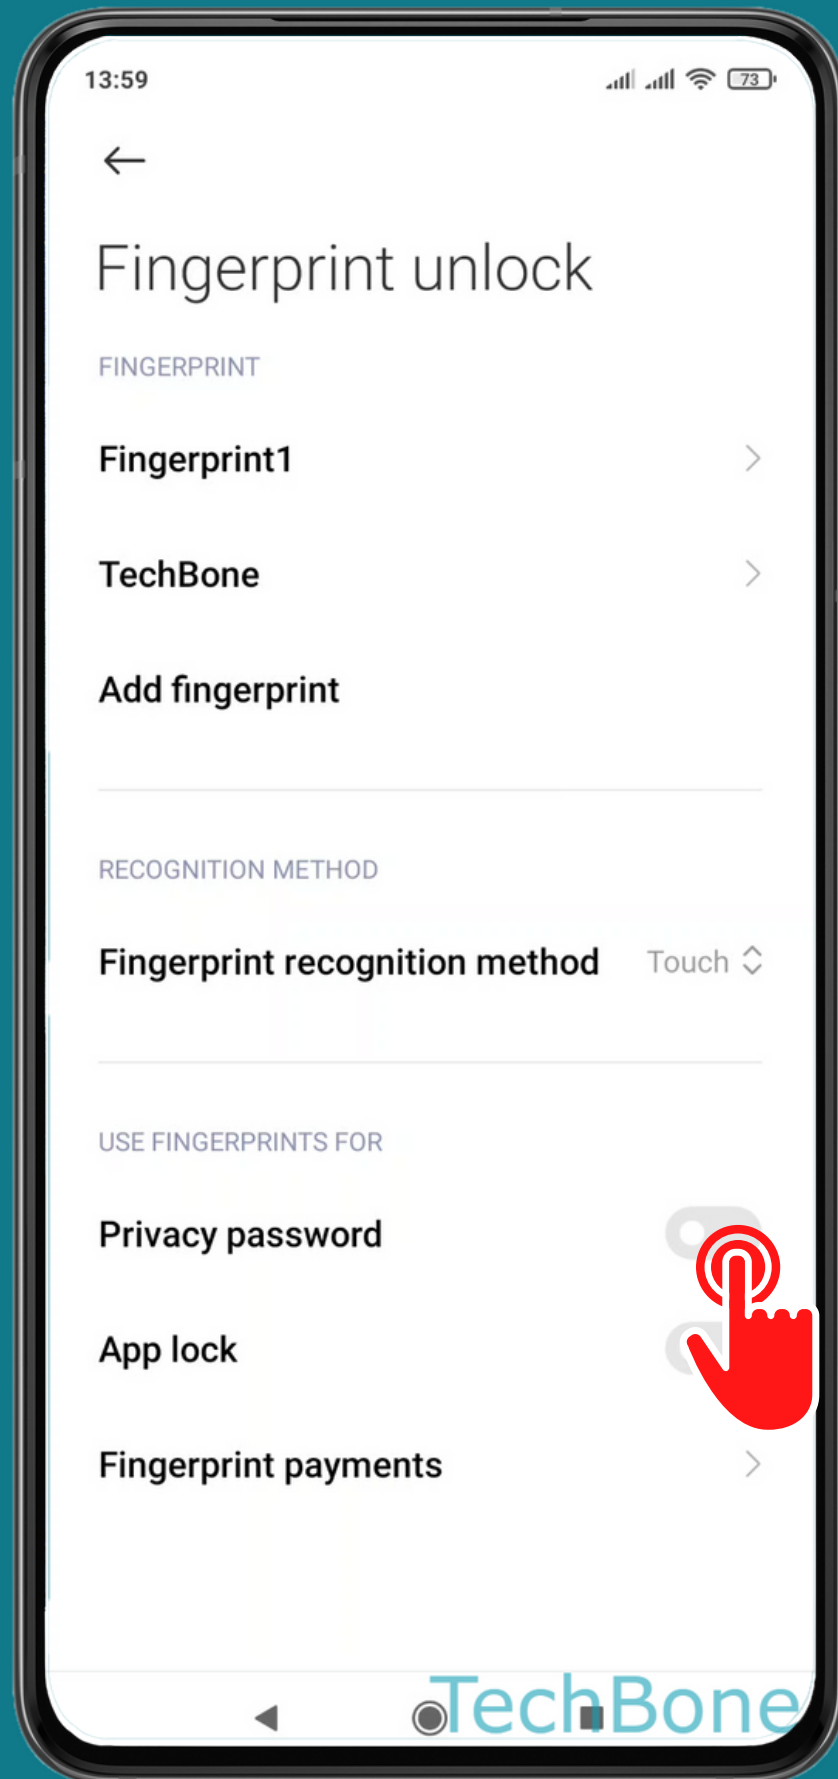

XIAOMI

Android 11 - MIUI 12

HOW TO TURN ON/OFF FINGERPRINT SCAN FOR PRIVACY PASSWORD

Tap on **Settings**

Tap on Passwords & security

Tap on
Fingerprint unlock

Enter the current
Pattern, PIN or
Password

Turn On/Off Privacy password