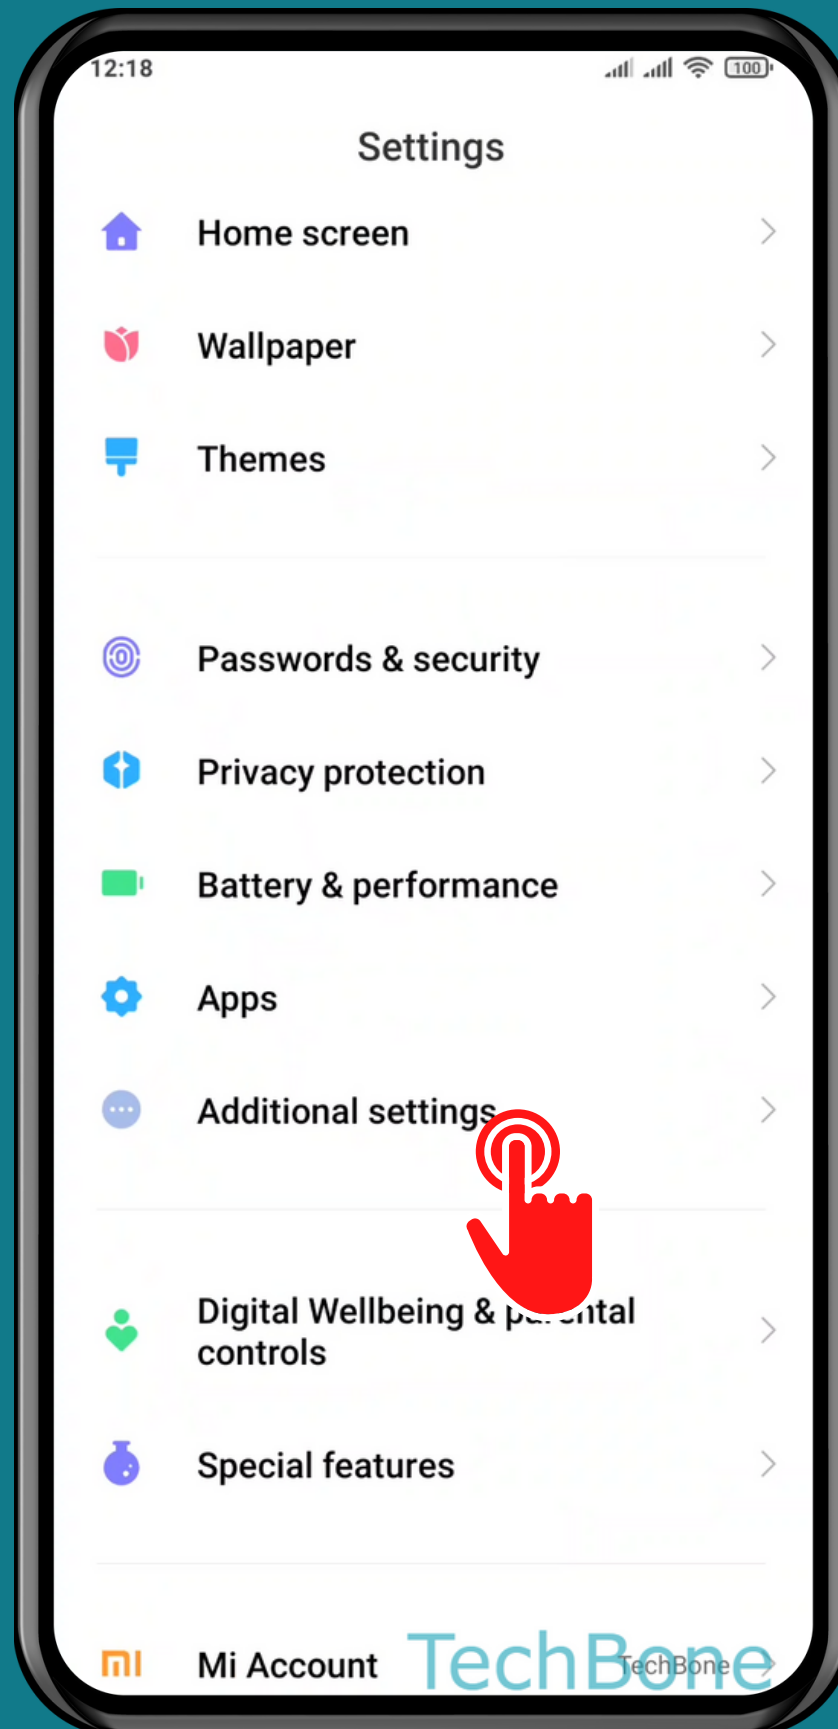

# HOW TO TURN ON/OFF GOOGLE VOICE TYPING

Tap on **Settings**

Tap on  
Additional settings