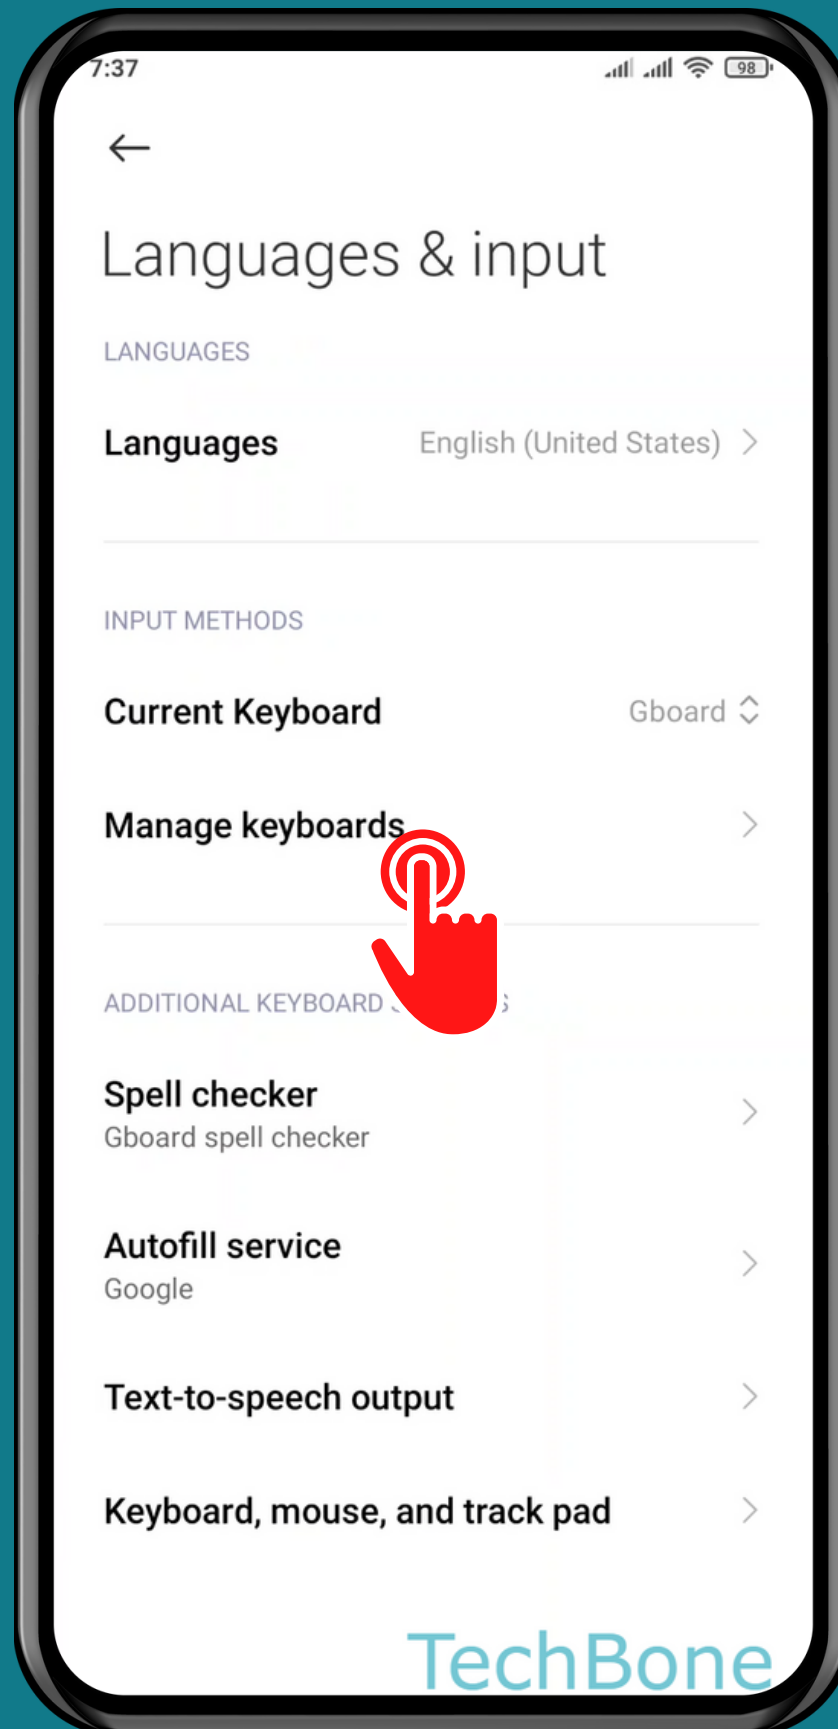

# HOW TO TURN ON/OFF GOOGLE VOICE TYPING

Tap on **Settings**

Tap on  
Additional settings

# Tap on Languages & input

Tap on  
Manage keyboards