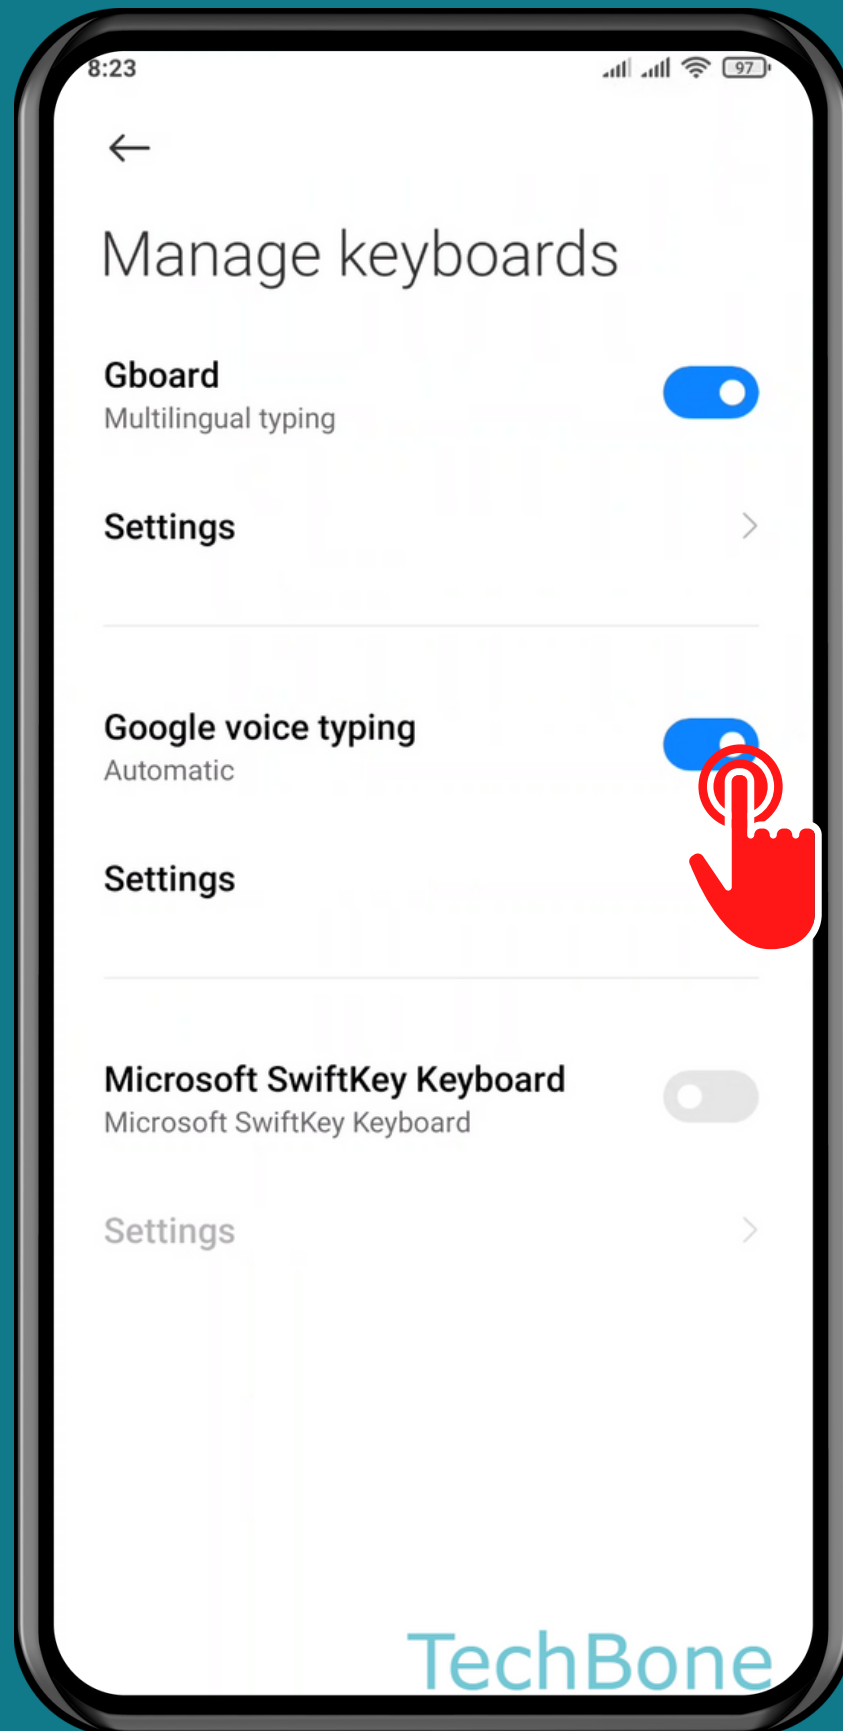

# HOW TO TURN ON/OFF GOOGLE VOICE TYPING

Tap on **Settings**

Tap on  
Additional settings

# Tap on Languages & input

Tap on  
Manage keyboards