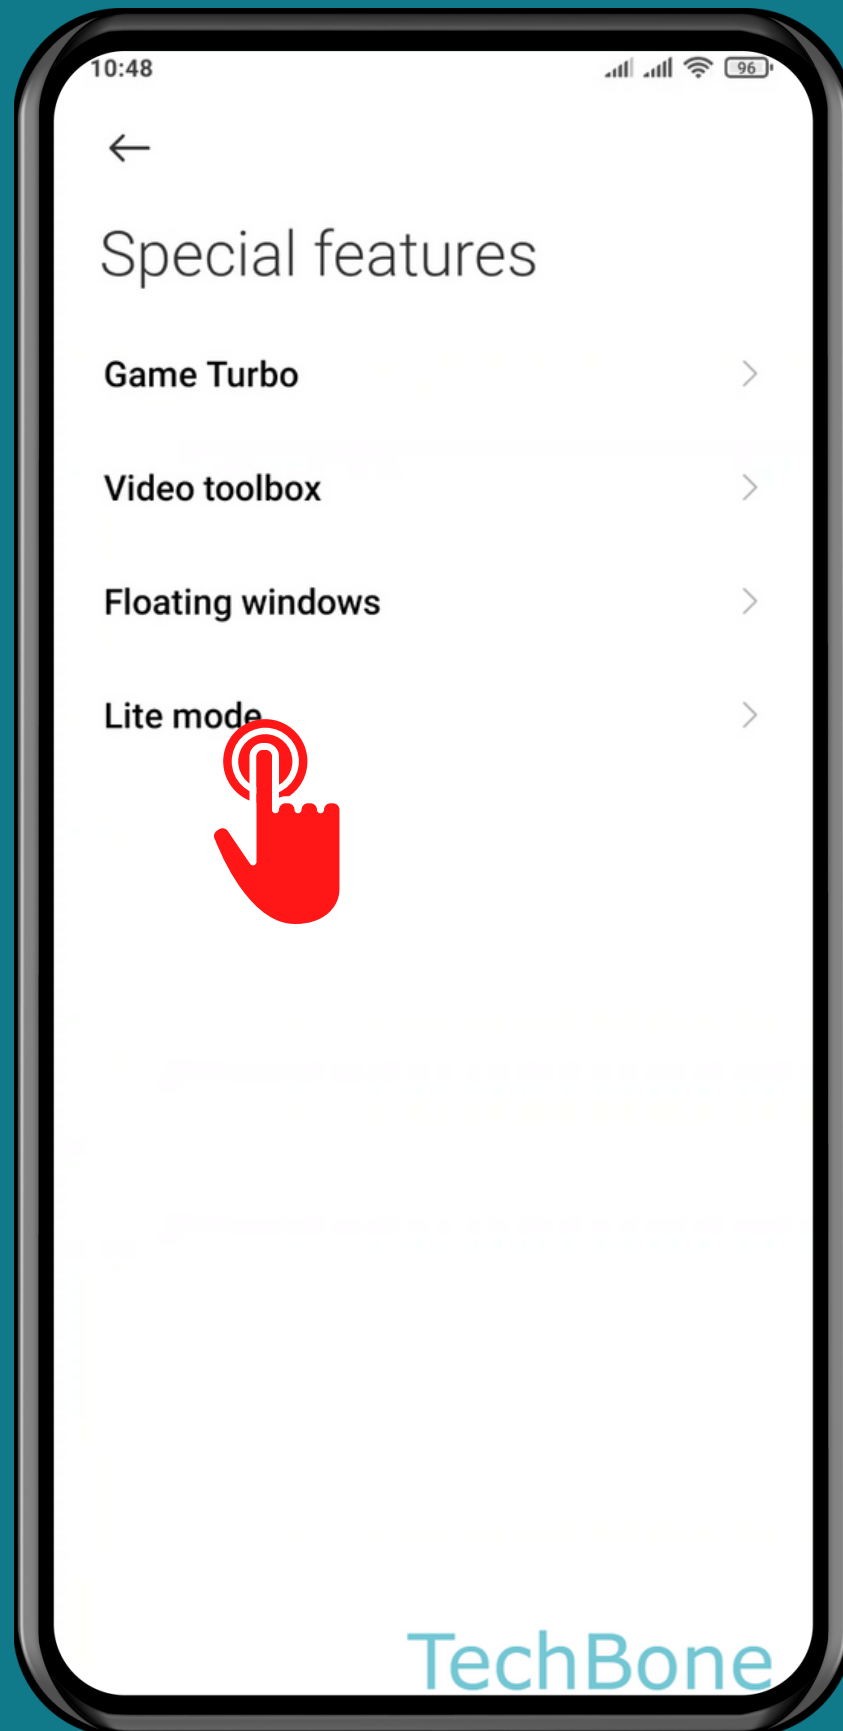

XIAOMI

Android 11 - MIUI 12

# HOW TO TURN ON/OFF LITE MODE

Tap on **Settings**

Tap on  
Special features

Tap on  
Lite mode