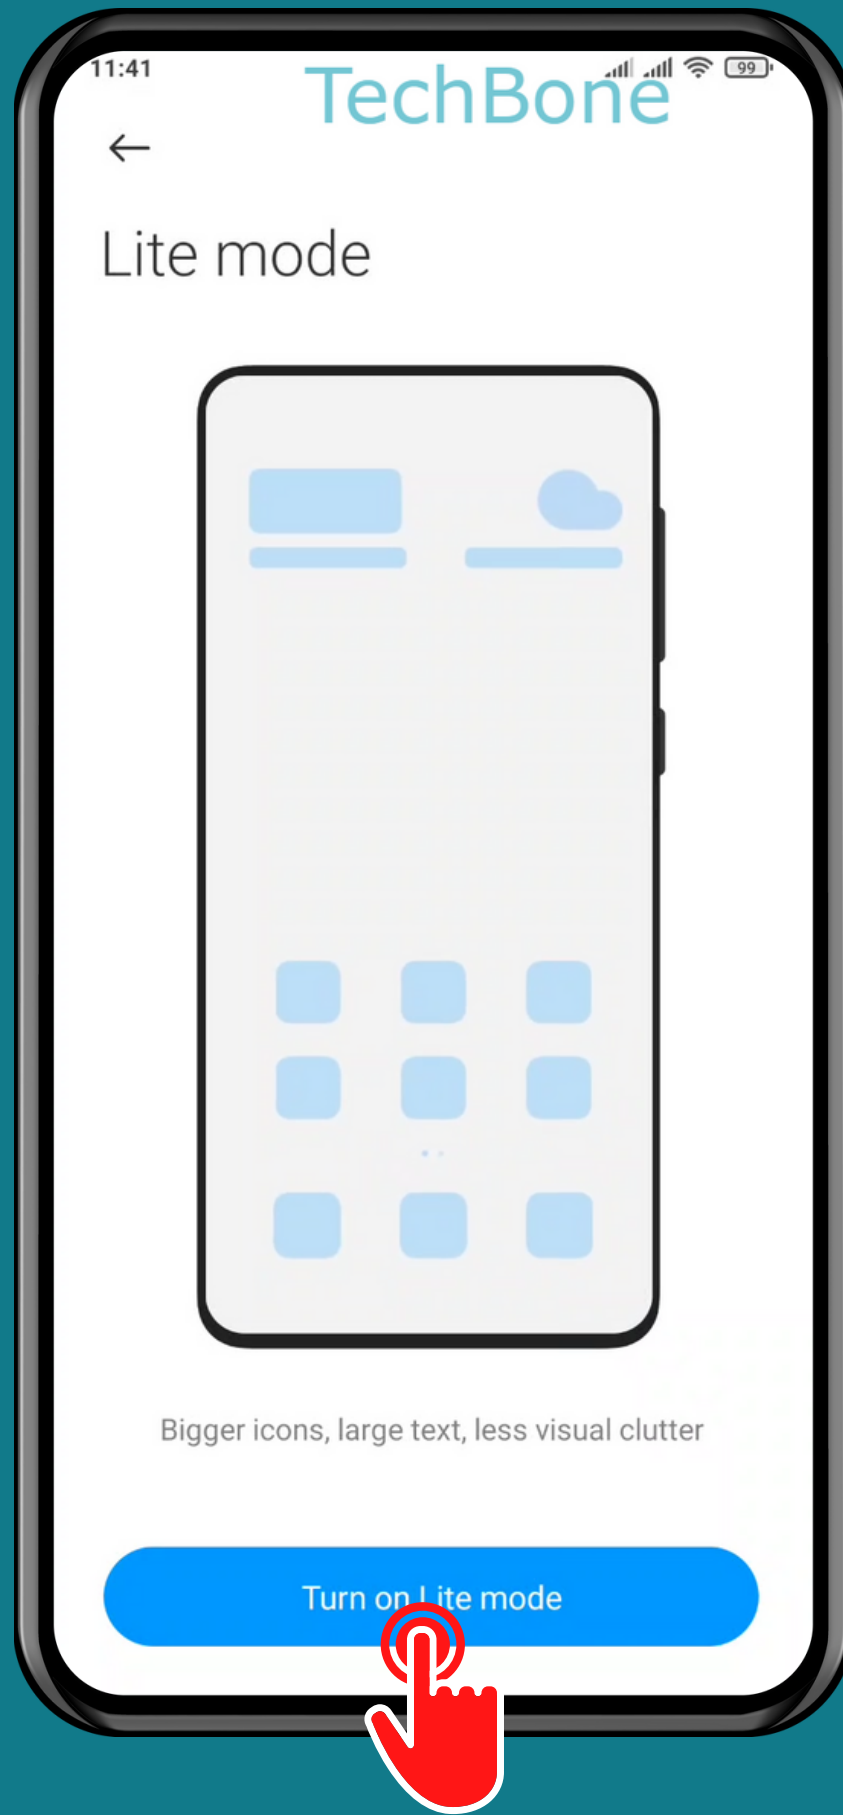

# HOW TO TURN ON/OFF LITE MODE

Tap on **Settings**

Tap on  
Special features

Tap on  
Lite mode