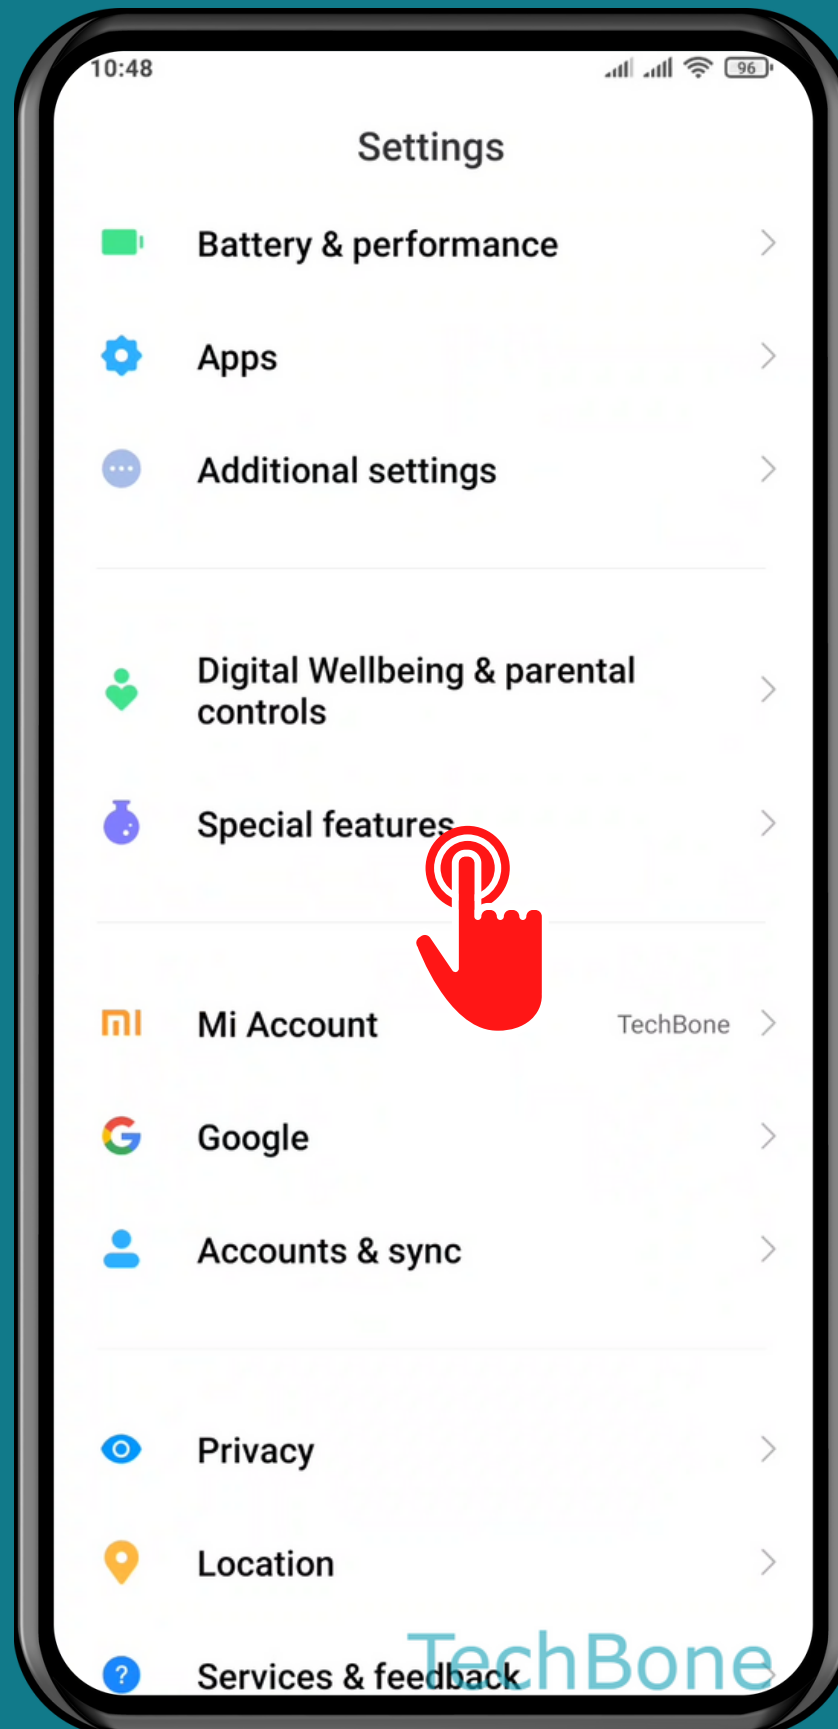

# HOW TO TURN ON/OFF LITE MODE

Tap on **Settings**

Tap on  
Special features

Tap on  
Lite mode