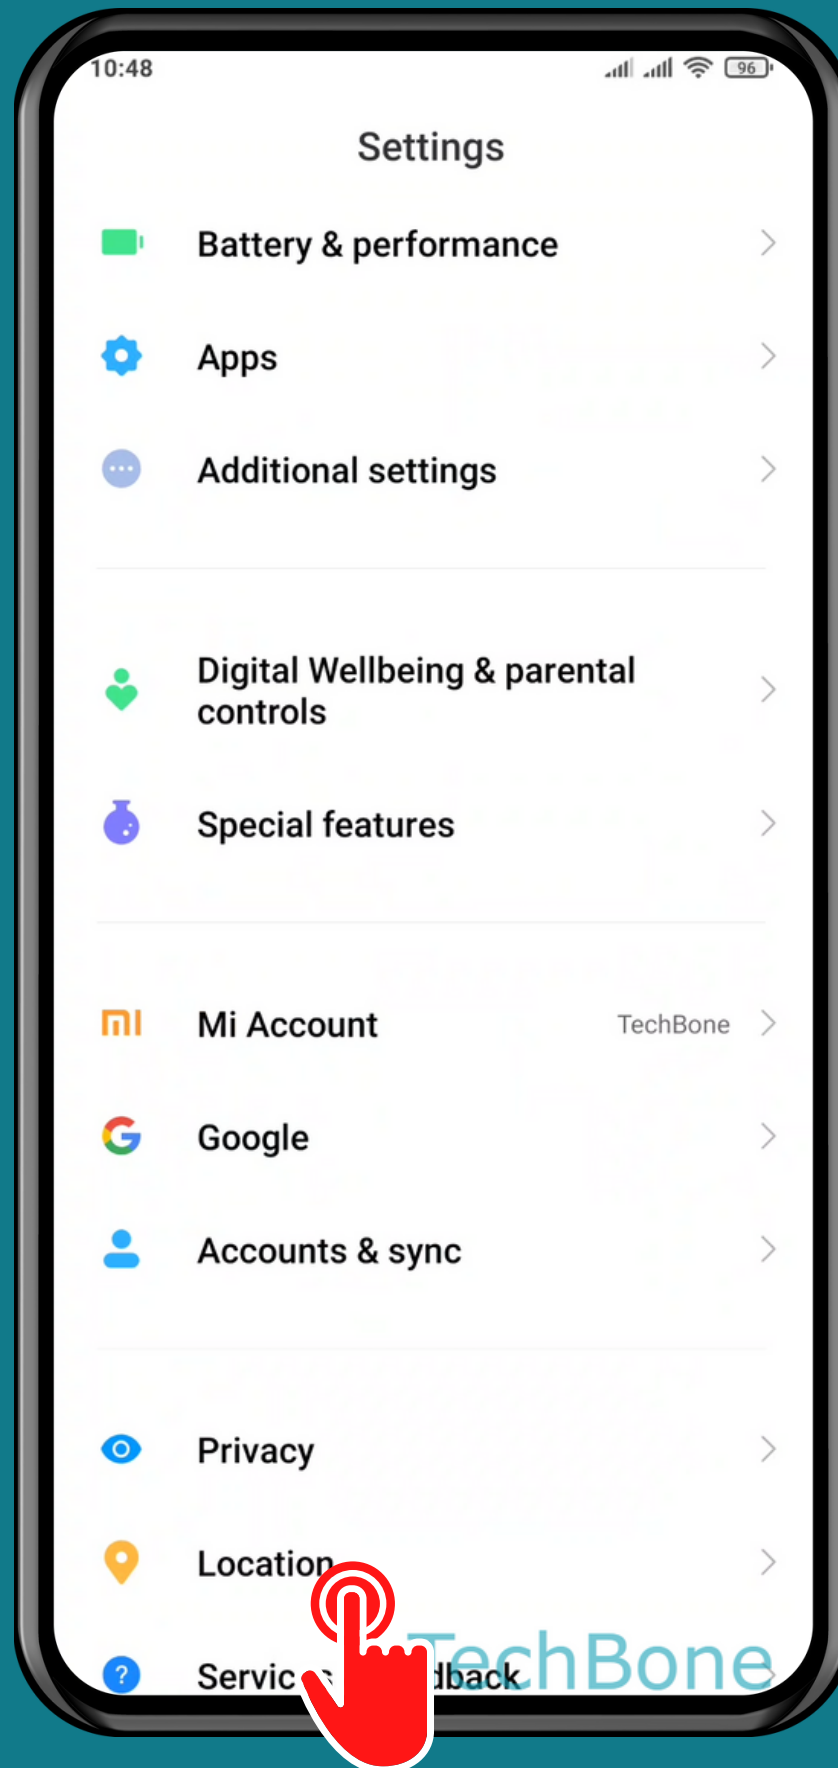

# HOW TO TURN ON/OFF LOCATION ACCESS

Tap on **Settings**

Tap on **Location**

# Turn On/Off Location access

Done!