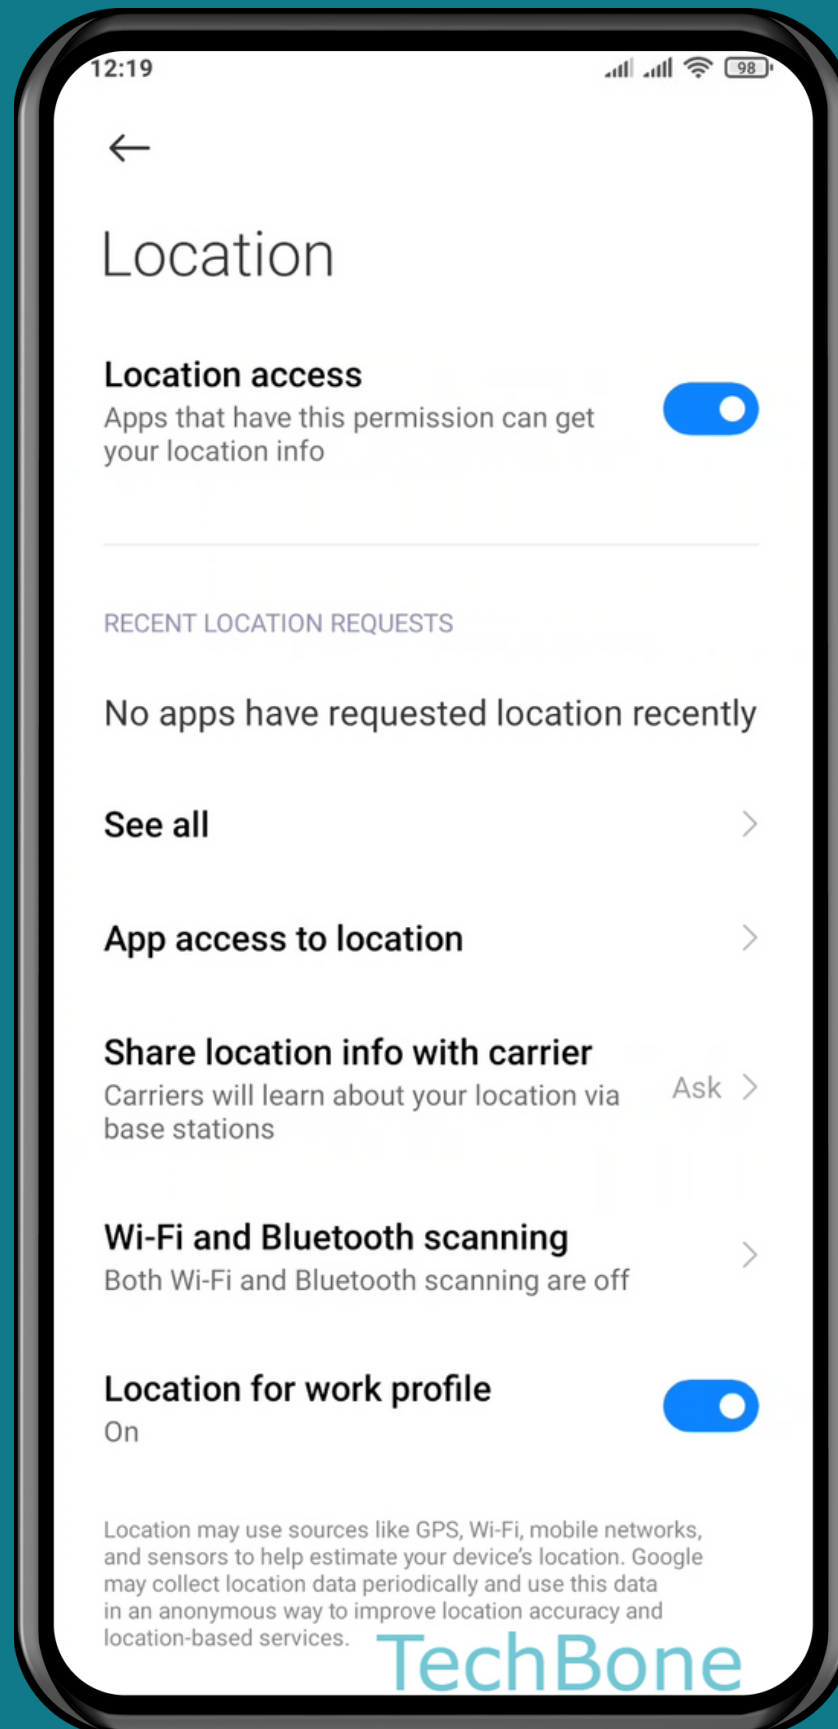

XIAOMI

Android 11 - MIUI 12

# HOW TO TURN ON/OFF LOCATION ACCESS

Tap on **Settings**

Tap on **Location**

# Turn On/Off Location access

Done!