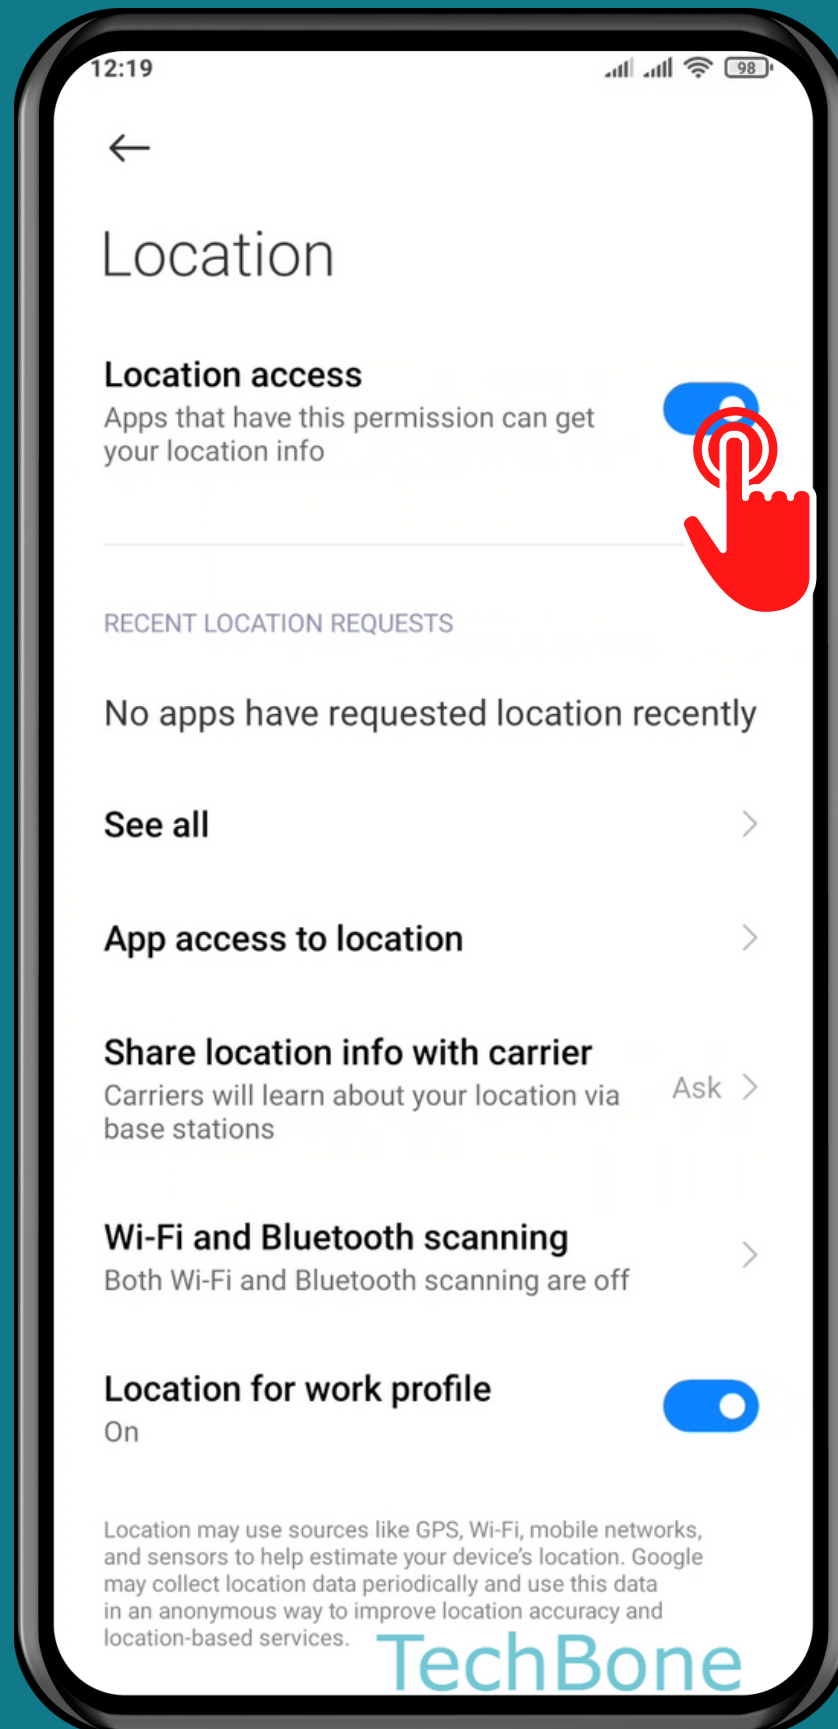

# HOW TO TURN ON/OFF LOCATION ACCESS

Tap on **Settings**

Tap on **Location**

# Turn On/Off Location access

Done!