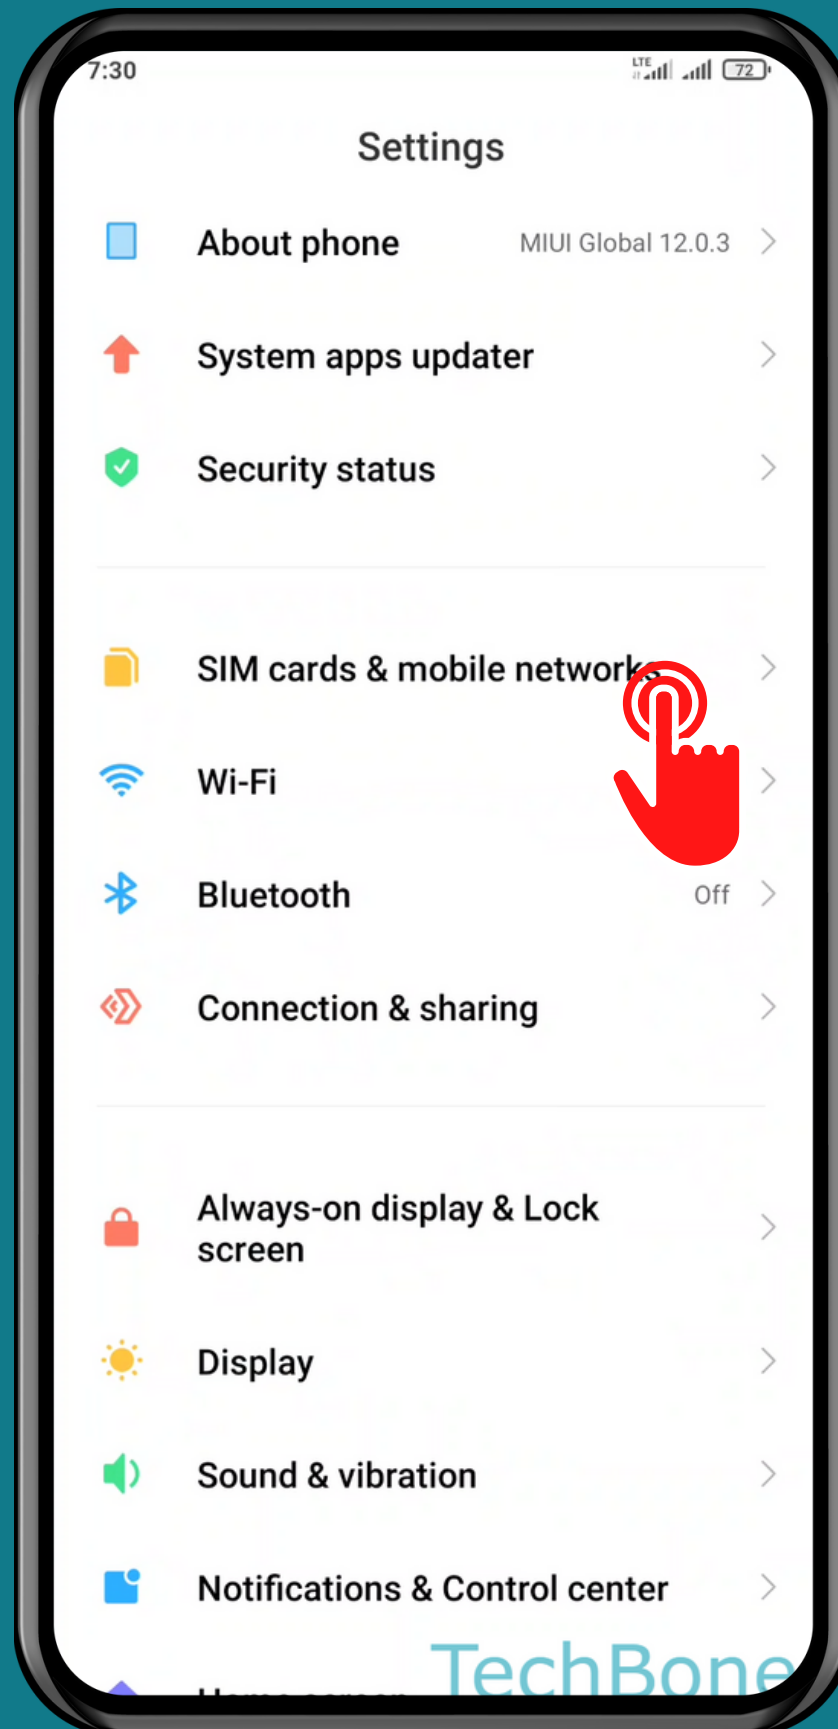

XIAOMI

Android 11 - MIUI 12

HOW TO TURN ON/OFF MOBILE DATA

Tap on **Settings**

Tap on SIM cards & mobile networks

Turn On/Off Mobile data

Done!