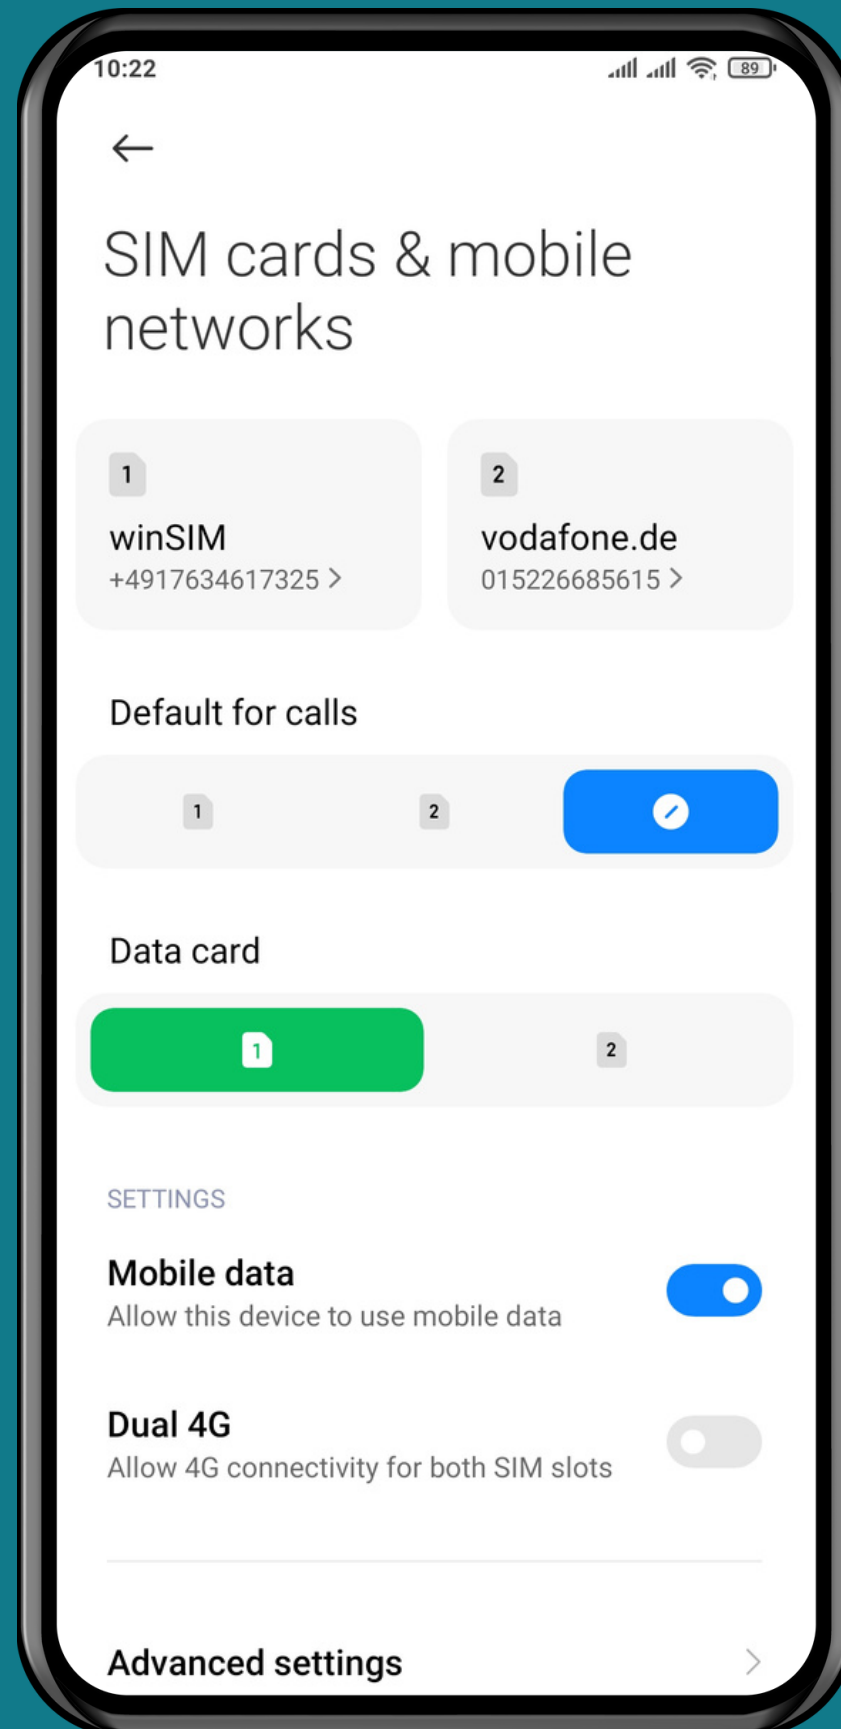

XIAOMI

Android 11 - MIUI 12

HOW TO TURN ON/OFF MOBILE DATA

Tap on **Settings**

Tap on SIM cards & mobile networks

Turn On/Off Mobile data

Done!