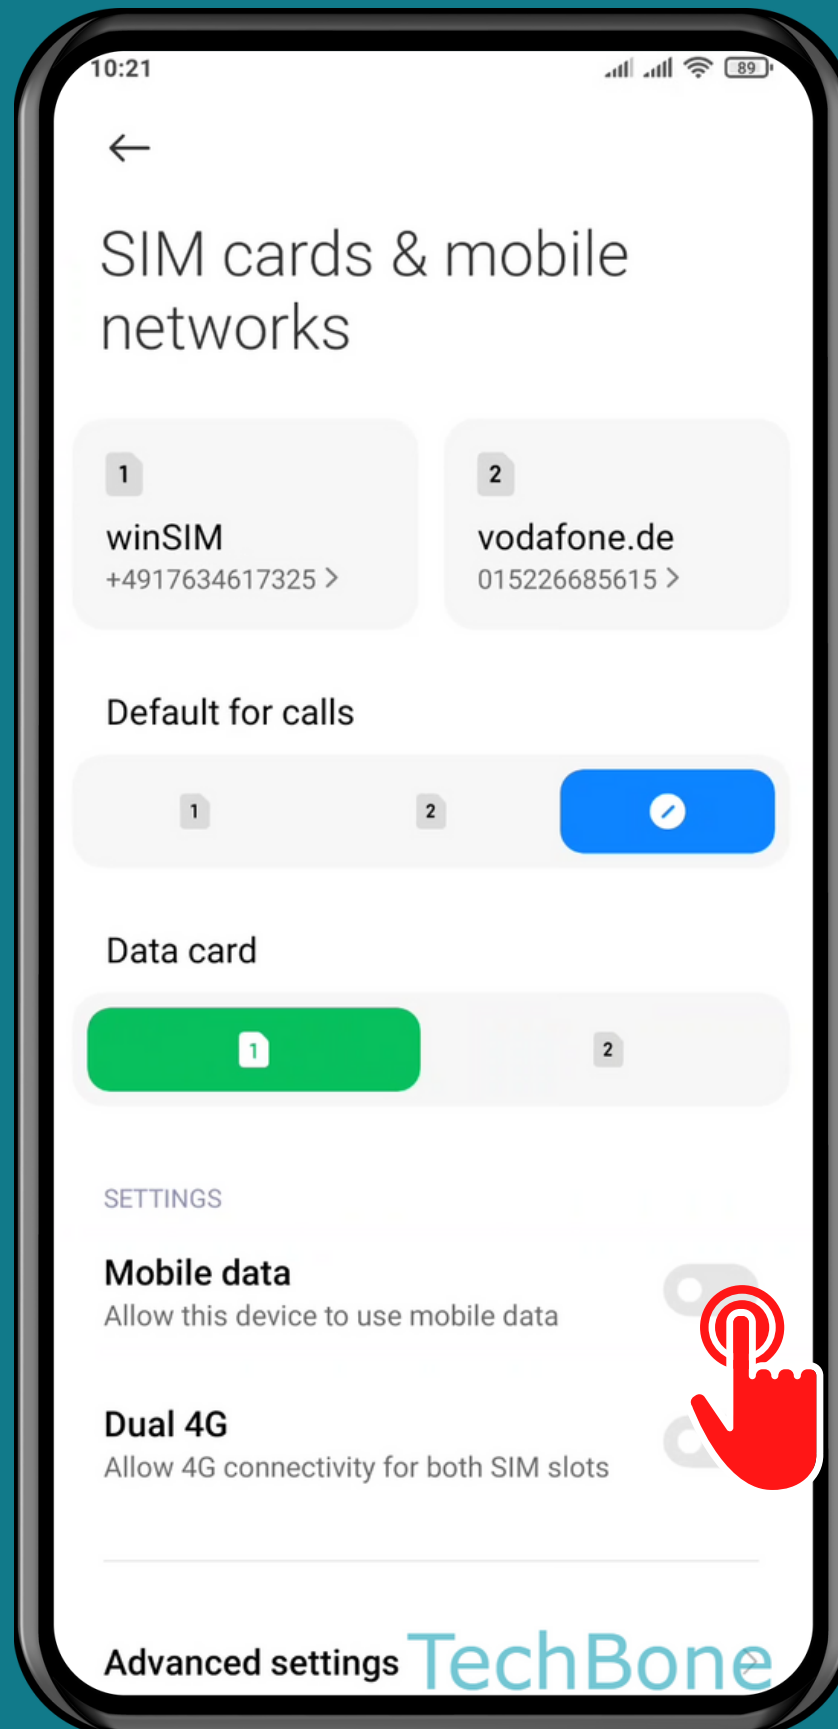

XIAOMI

Android 11 - MIUI 12

HOW TO TURN ON/OFF MOBILE DATA

Tap on **Settings**

Tap on SIM cards & mobile networks

Turn On/Off Mobile data

Done!