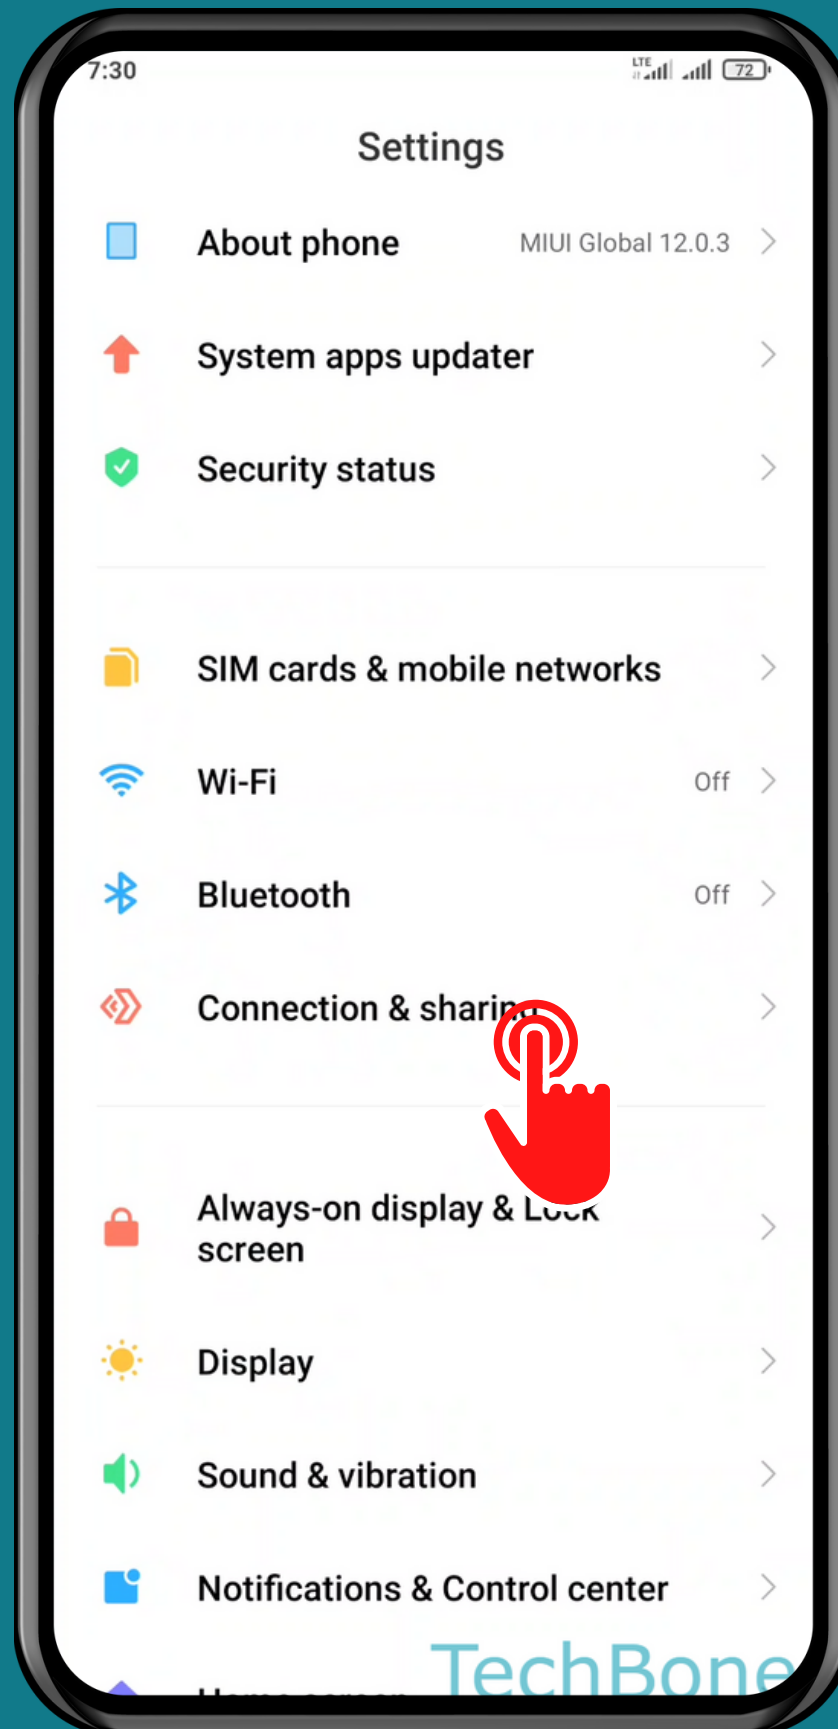

# HOW TO TURN ON/OFF SCREEN CAST

Tap on **Settings**

# Tap on Connection & sharing

Tap on **Cast**