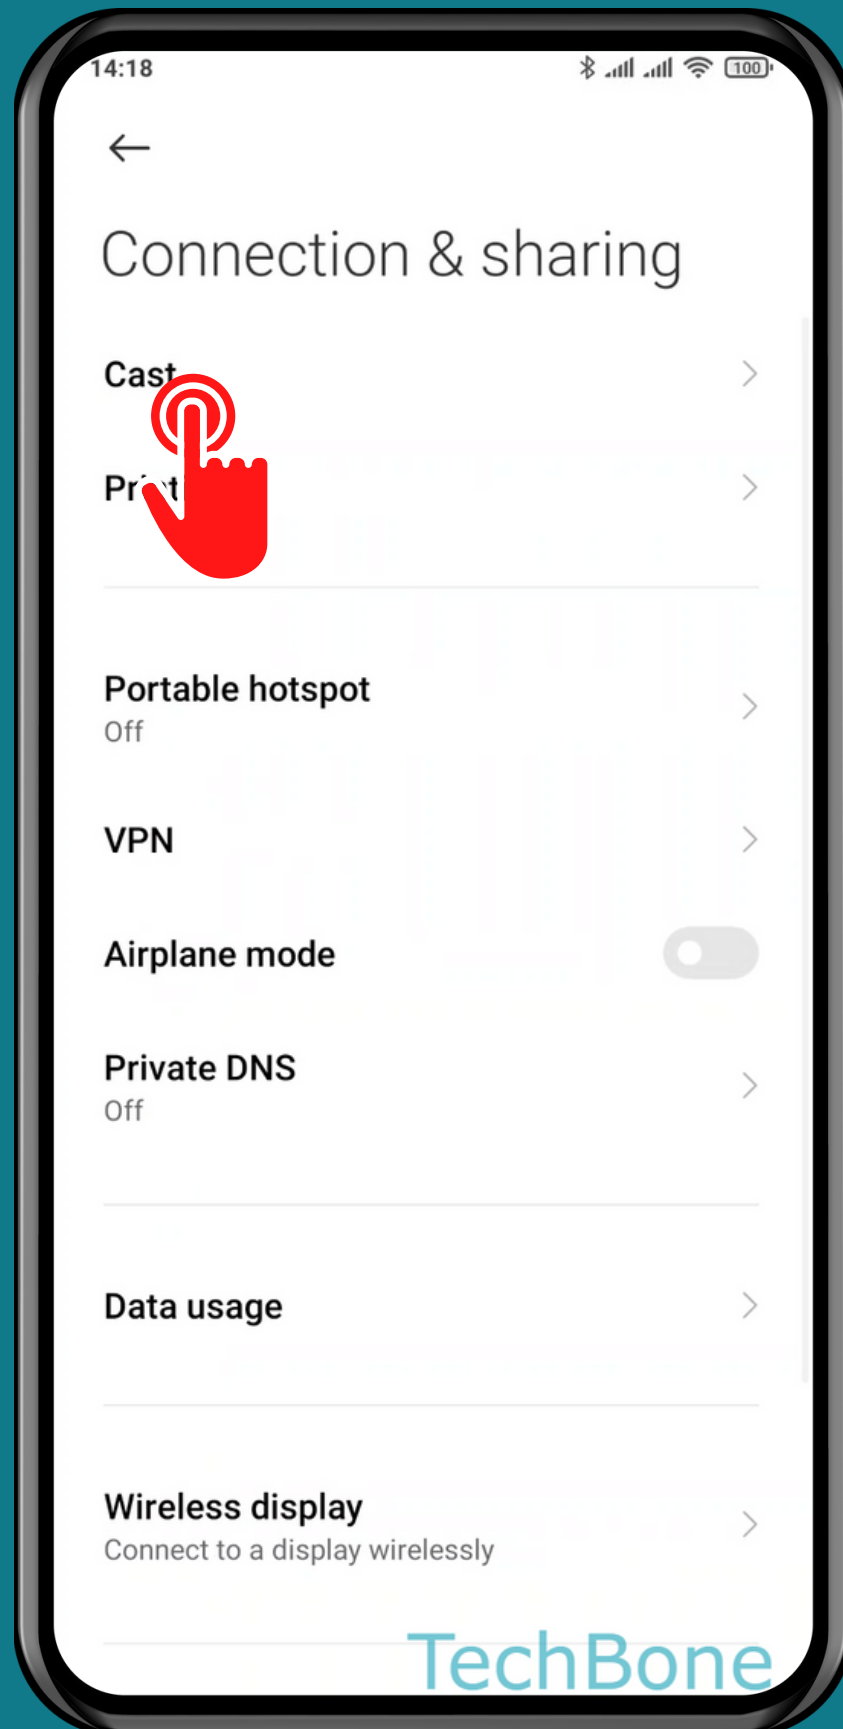

# HOW TO TURN ON/OFF SCREEN CAST

Tap on **Settings**

# Tap on Connection & sharing

Tap on **Cast**