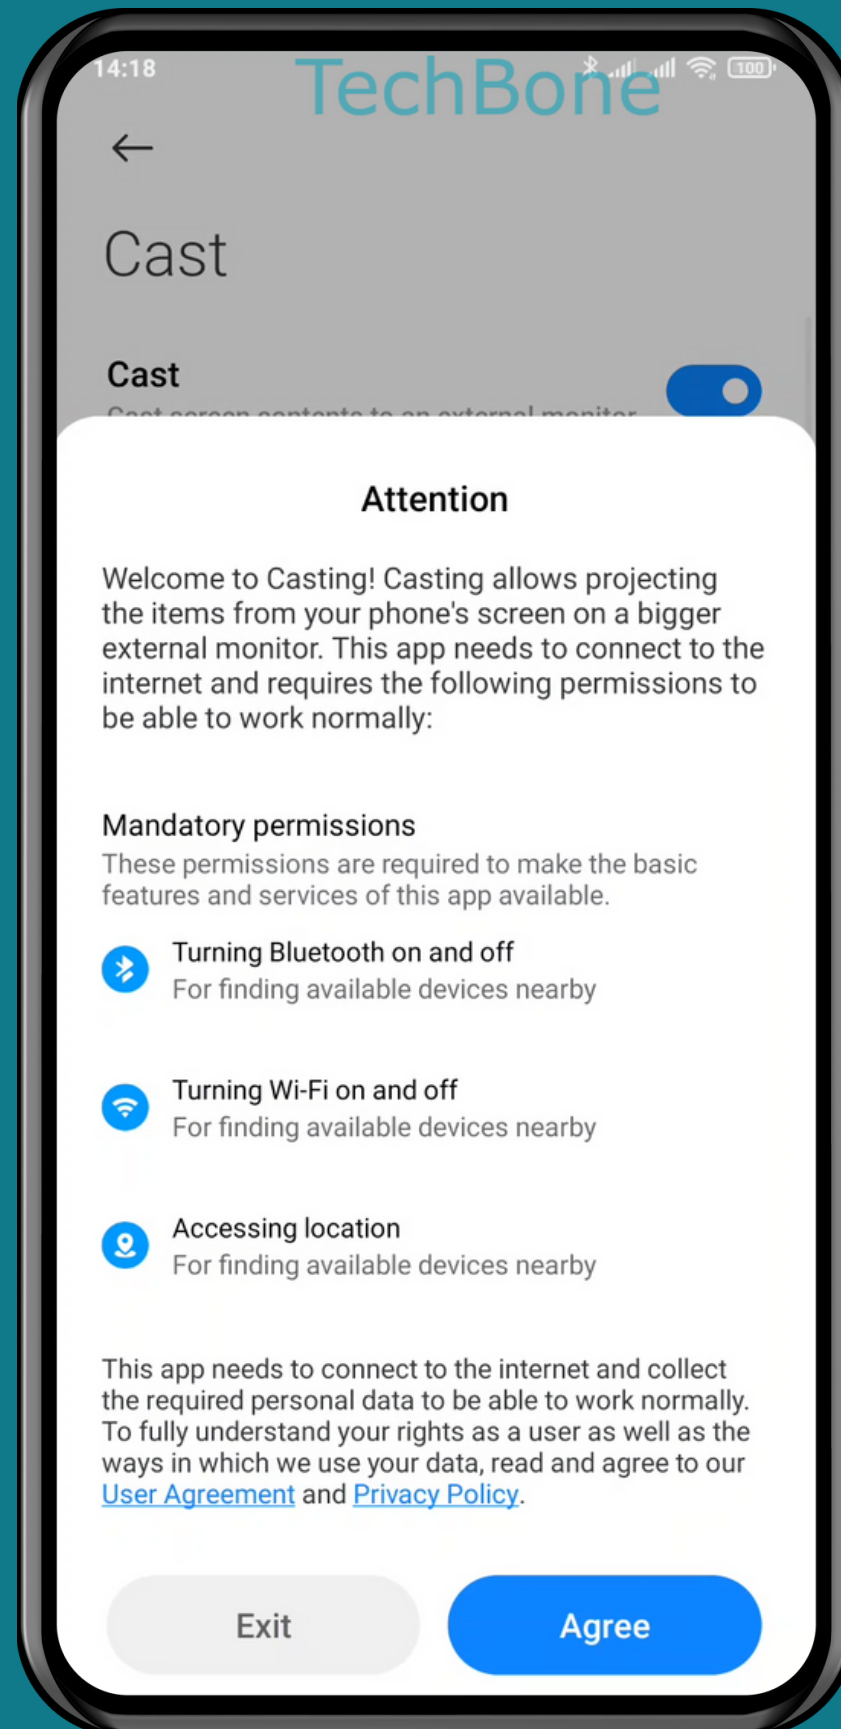

# HOW TO TURN ON/OFF SCREEN CAST

Tap on **Settings**

# Tap on Connection & sharing

Tap on **Cast**