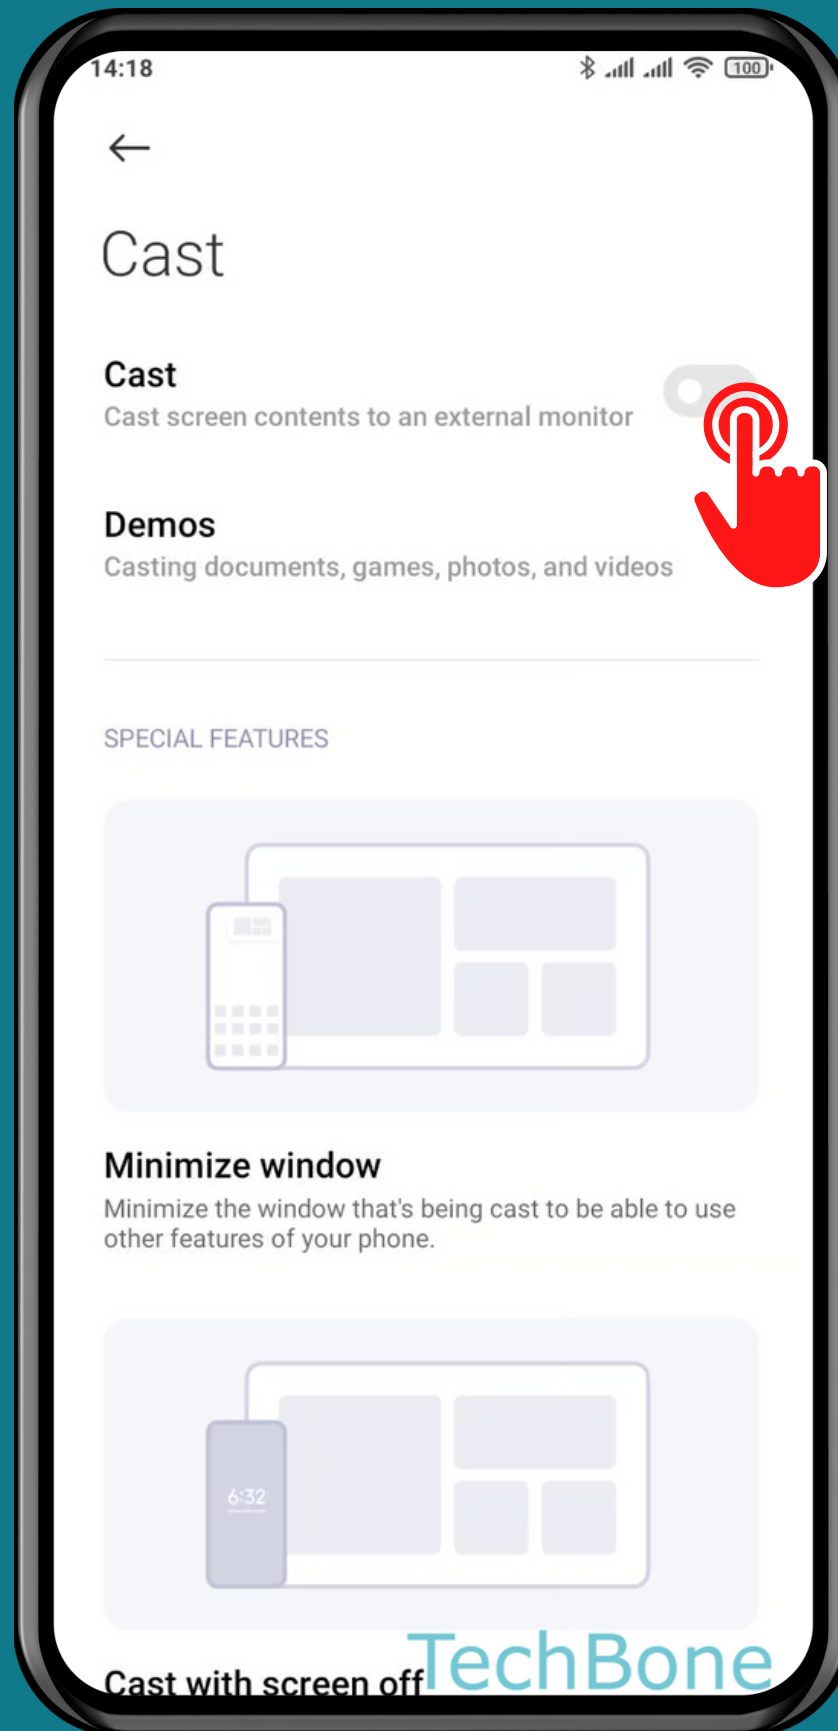

# HOW TO TURN ON/OFF SCREEN CAST

Tap on **Settings**

# Tap on Connection & sharing

Tap on **Cast**