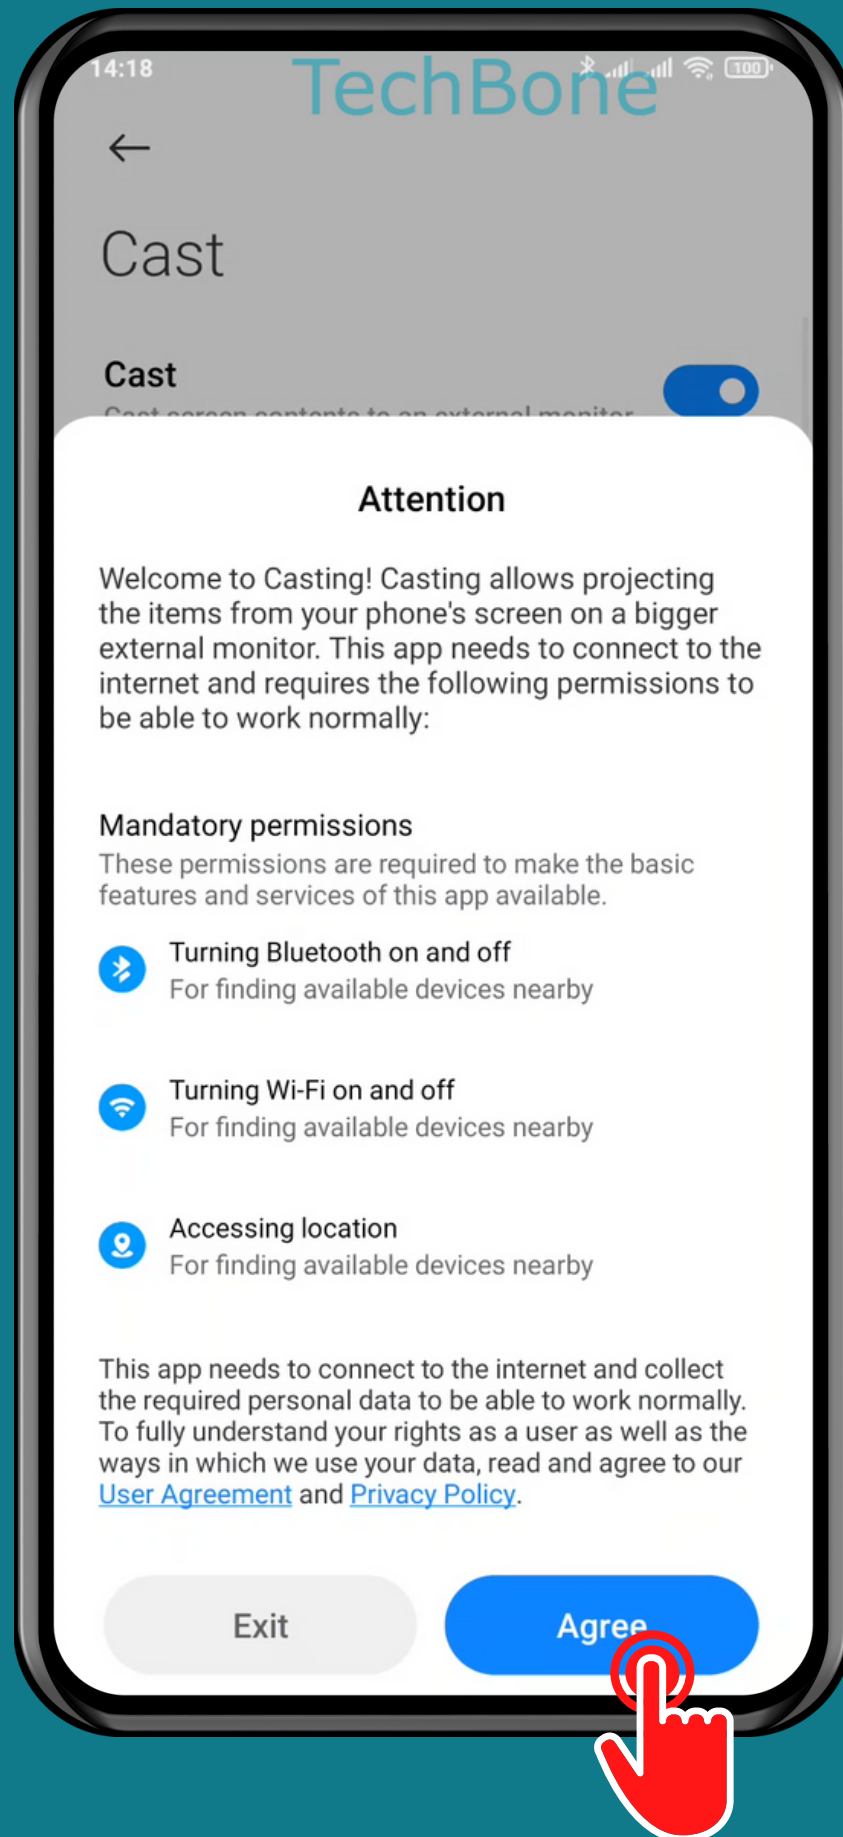

Tap on Agree