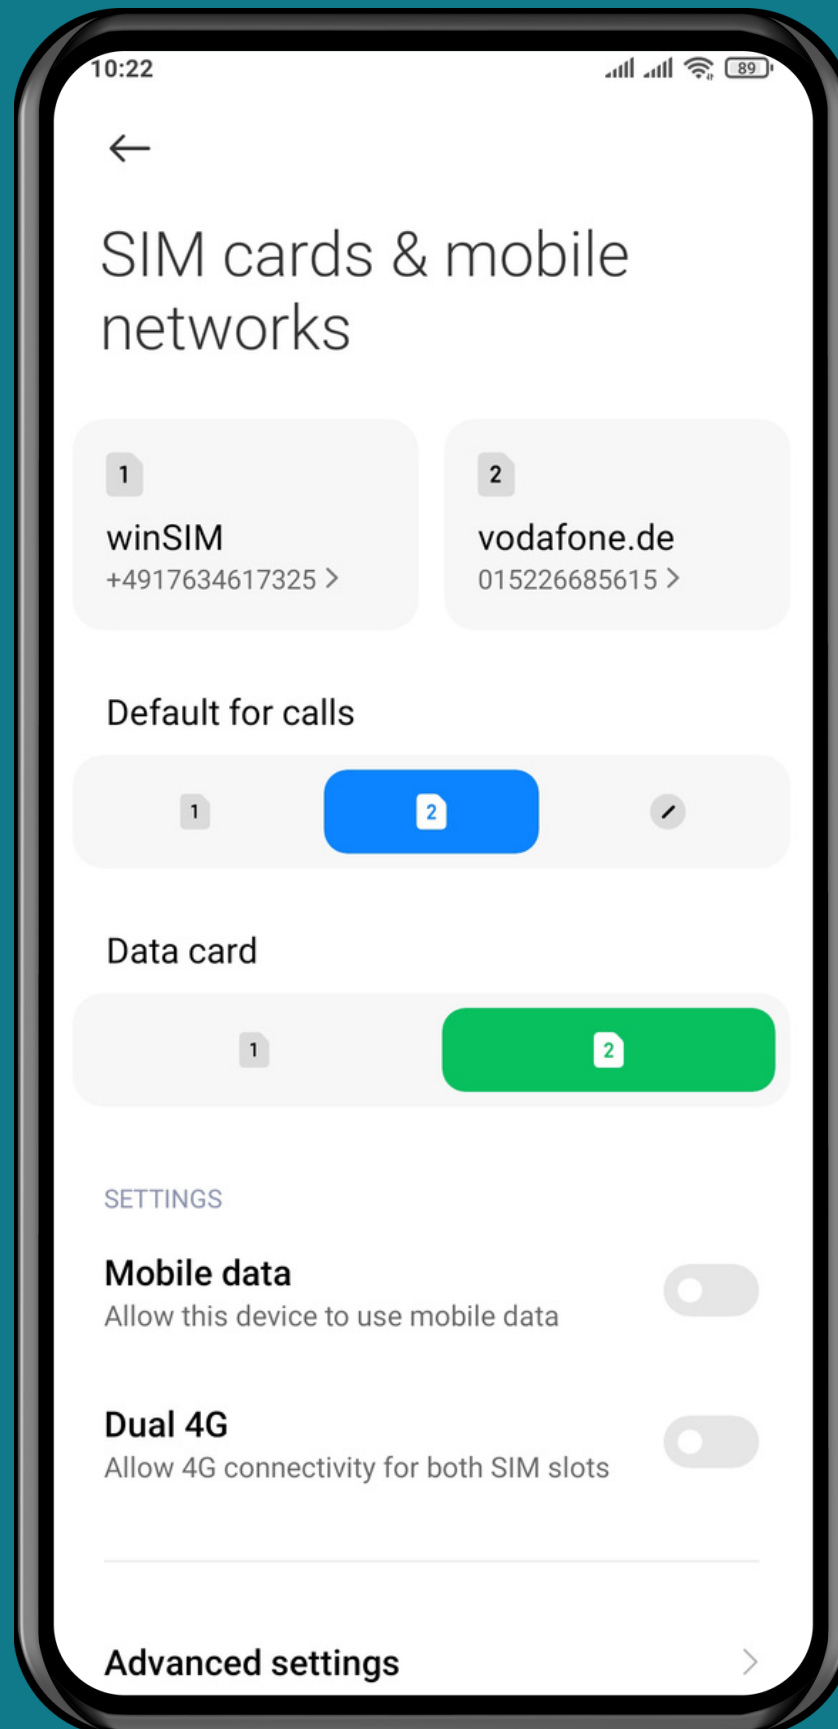

XIAOMI

Android 11 - MIUI 12

HOW TO TURN ON/OFF SIM CARDS

Tap on **Settings**

Tap on SIM cards & mobile networks

Choose **SIM 1** or **SIM 2**

Turn On/Off the selected SIM card

Tap on **OK**