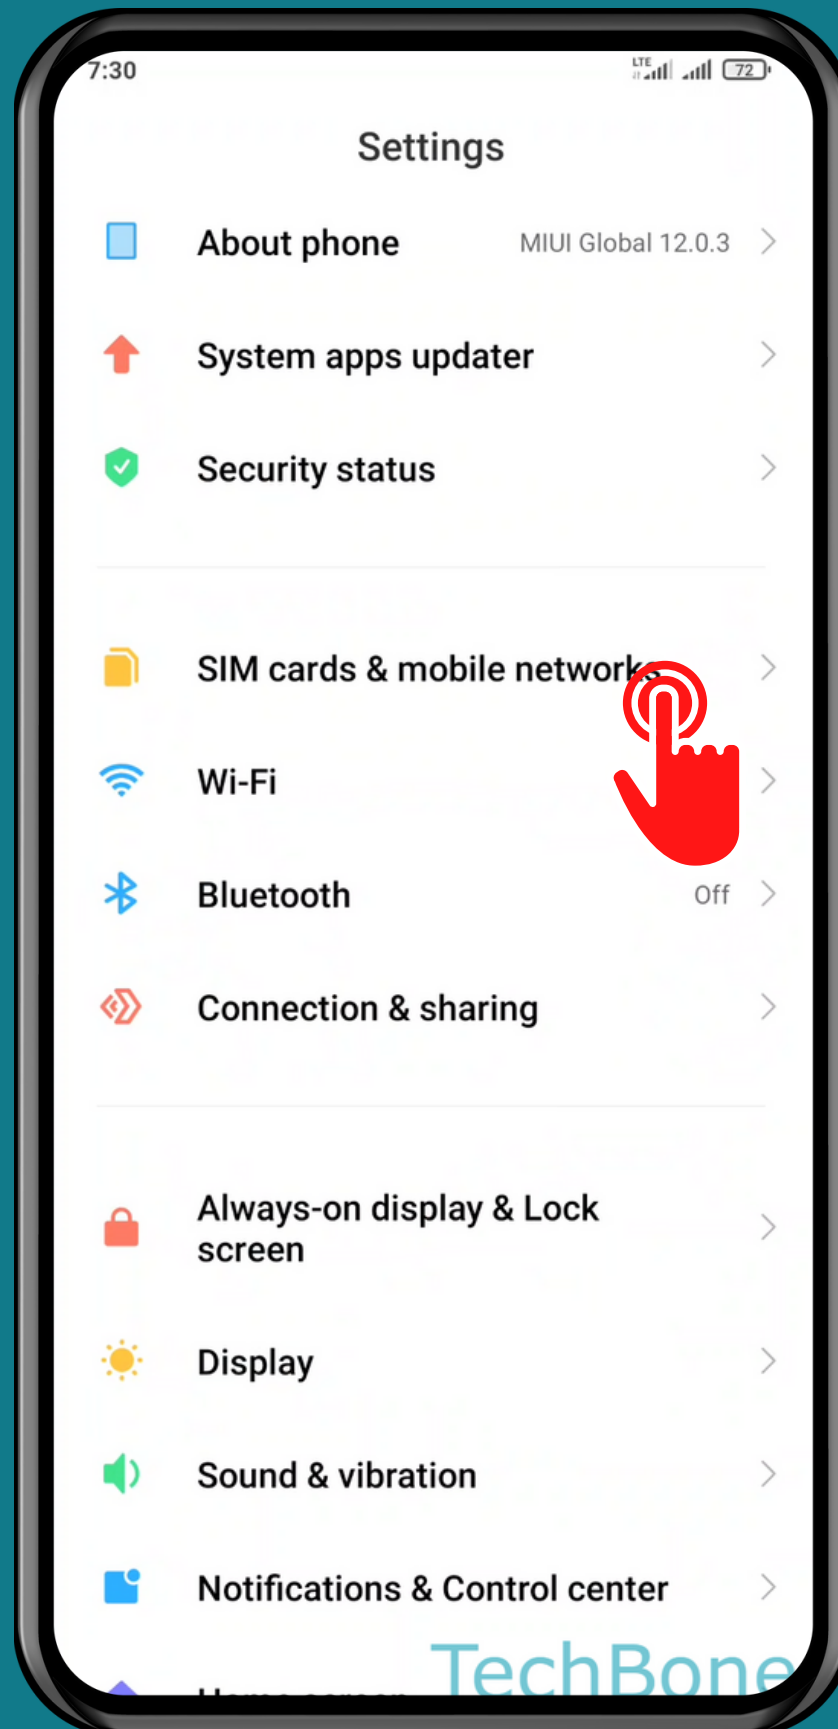

XIAOMI

Android 11 - MIUI 12

HOW TO TURN ON/OFF SIM CARDS

Tap on **Settings**

Tap on SIM cards & mobile networks

Choose **SIM 1** or **SIM 2**

Turn On/Off the selected SIM card

Tap on **OK**