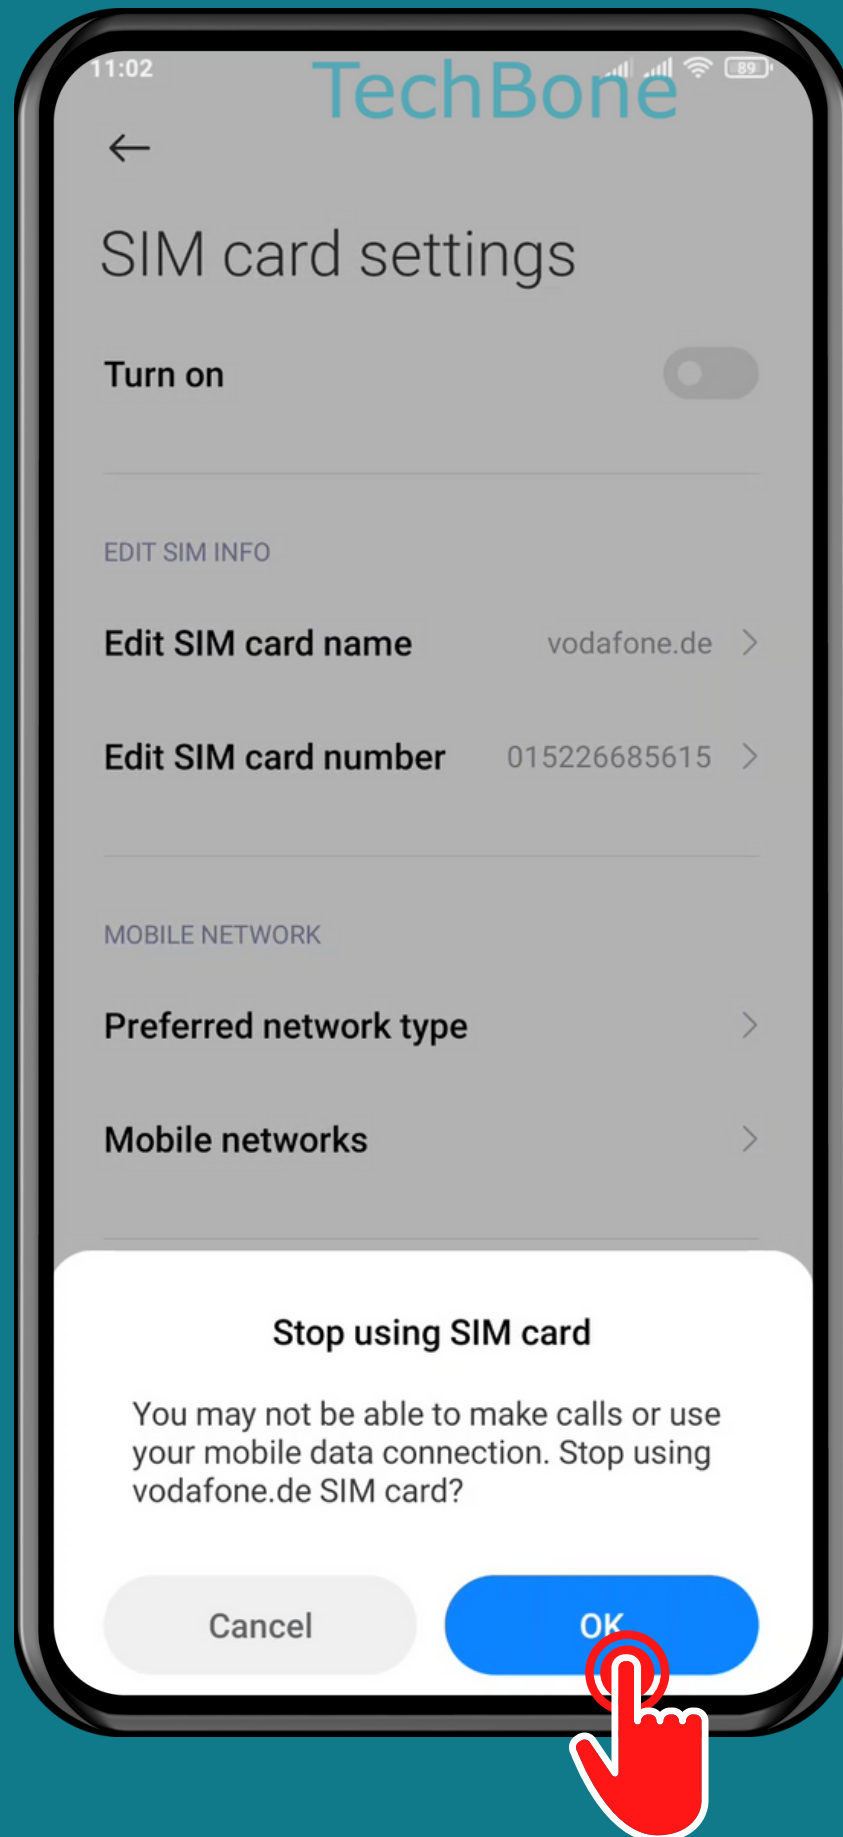

XIAOMI

Android 11 - MIUI 12

HOW TO TURN ON/OFF SIM CARDS

Tap on **Settings**

Tap on SIM cards & mobile networks

Choose **SIM 1** or **SIM 2**

Turn On/Off the selected SIM card

Tap on **OK**