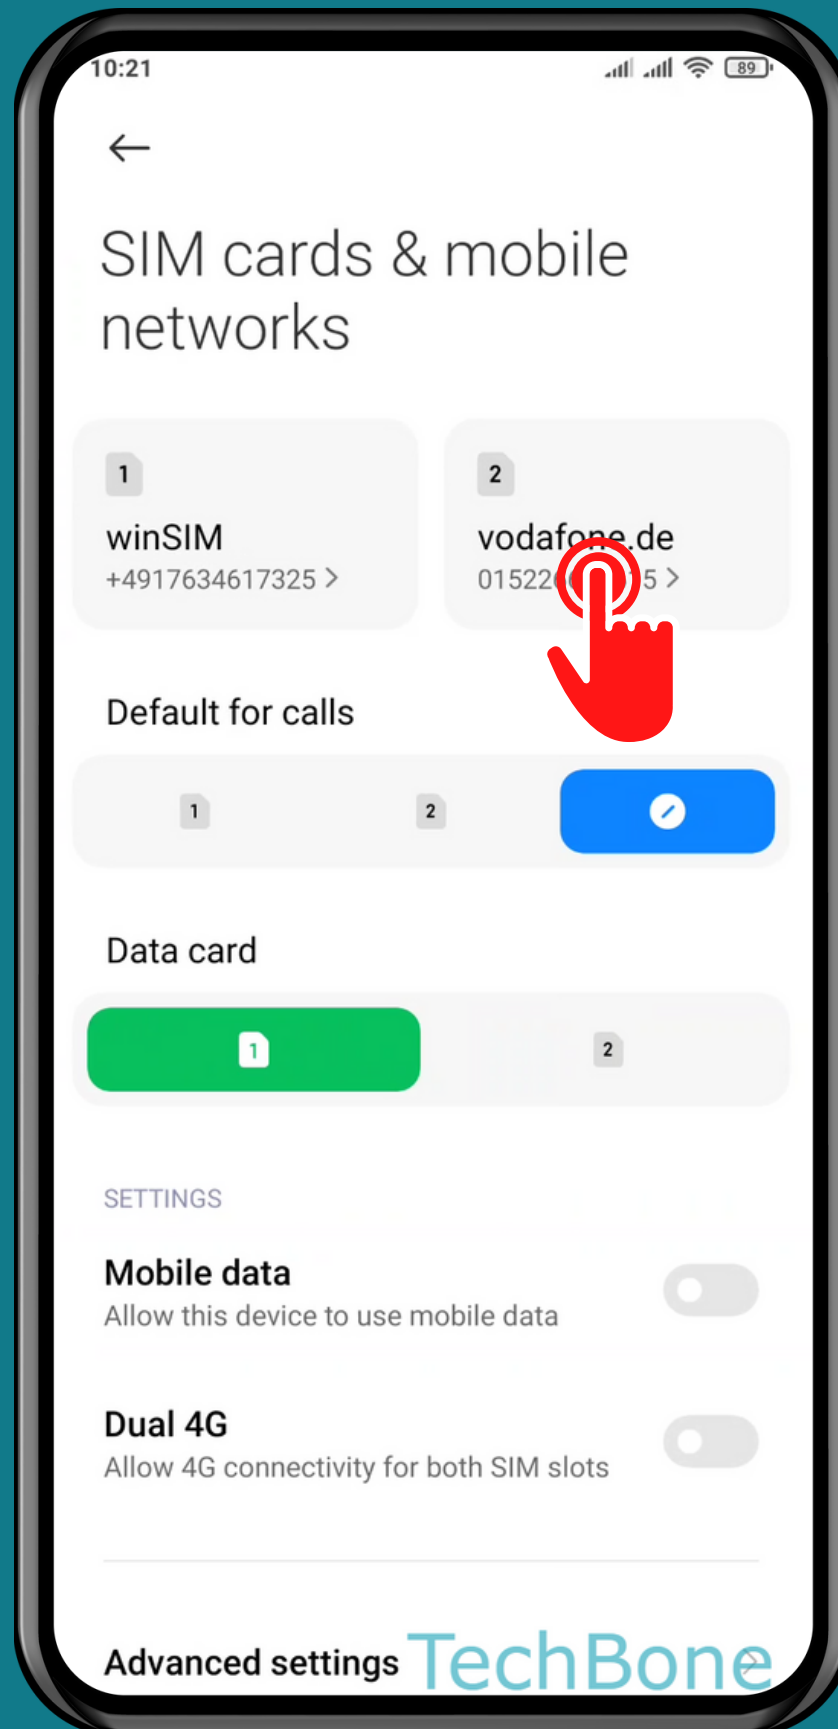

XIAOMI

Android 11 - MIUI 12

HOW TO TURN ON/OFF SIM CARDS

Tap on **Settings**

Tap on SIM cards & mobile networks

Choose **SIM 1** or **SIM 2**

Turn On/Off the selected SIM card

Tap on **OK**