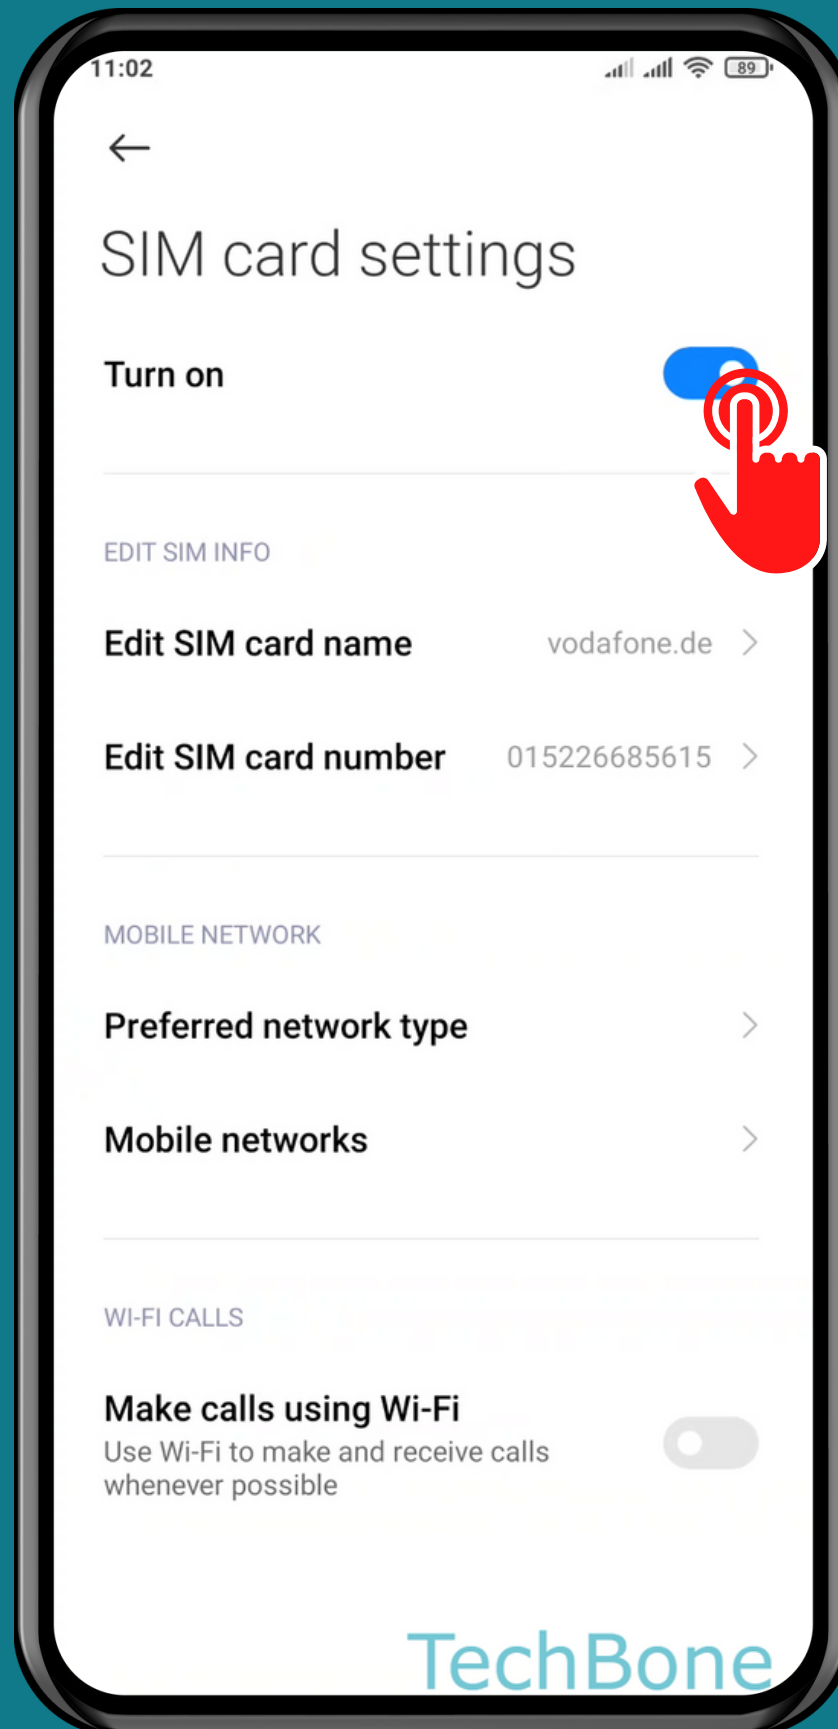

XIAOMI

Android 11 - MIUI 12

HOW TO TURN ON/OFF SIM CARDS

Tap on **Settings**

Tap on SIM cards & mobile networks

Choose **SIM 1** or **SIM 2**

Turn On/Off the selected SIM card

Tap on **OK**