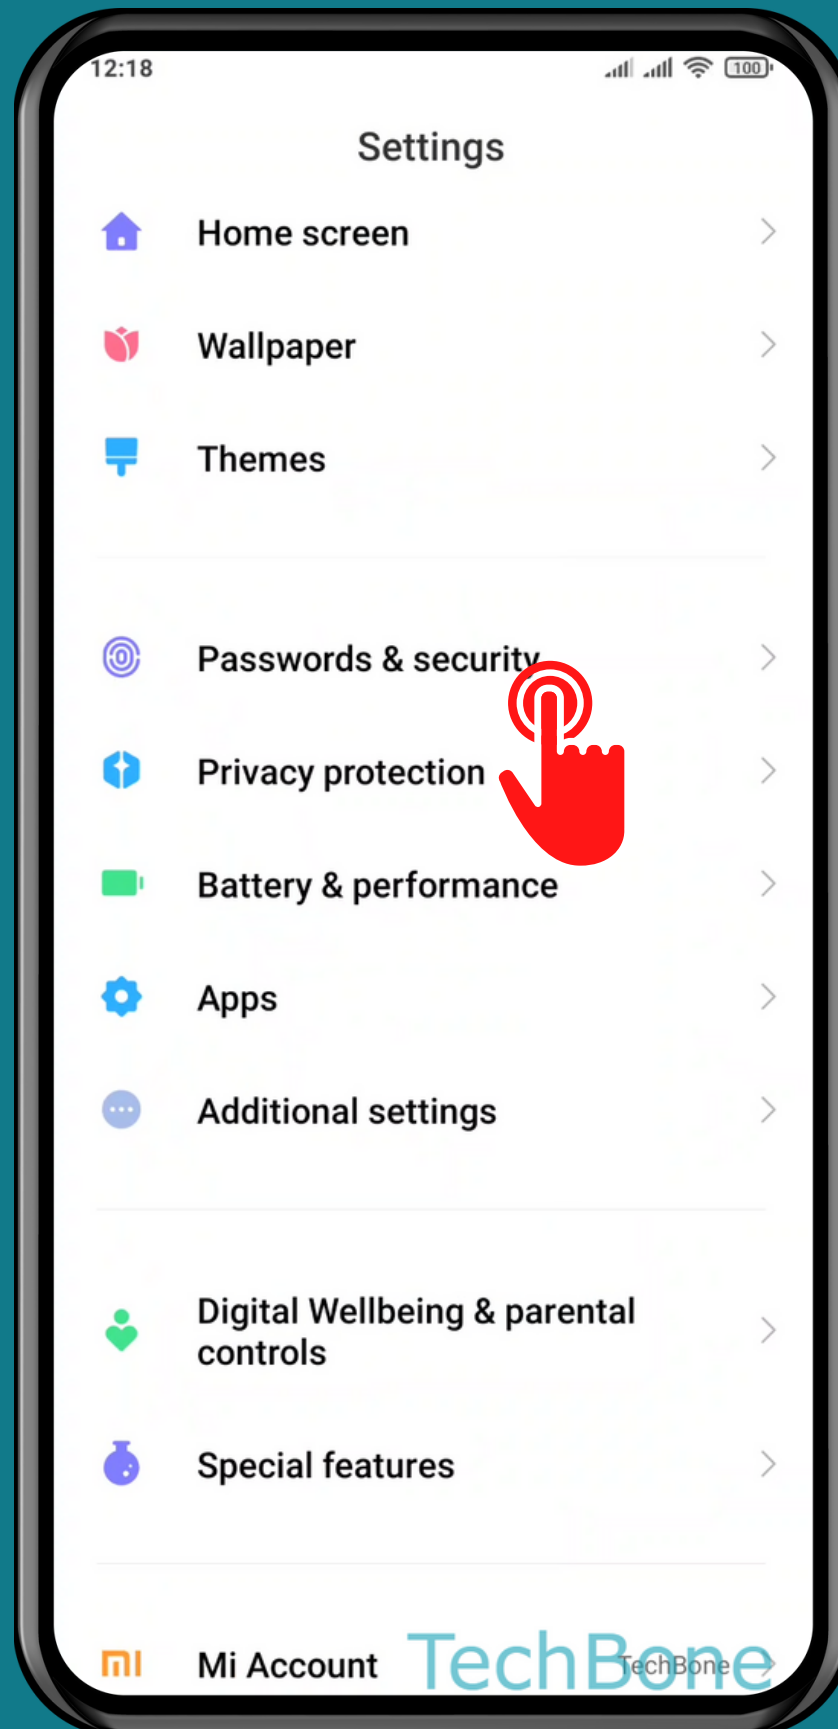

XIAOMI

Android 11 - MIUI 12

HOW TO TURN ON/OFF SIM PIN LOCK

Tap on **Settings**

Tap on Passwords & security

Tap on Privacy

Choose a SIM card

Turn On/Off Lock SIM card

Enter the **current PIN**
and tap **OK**

Done!