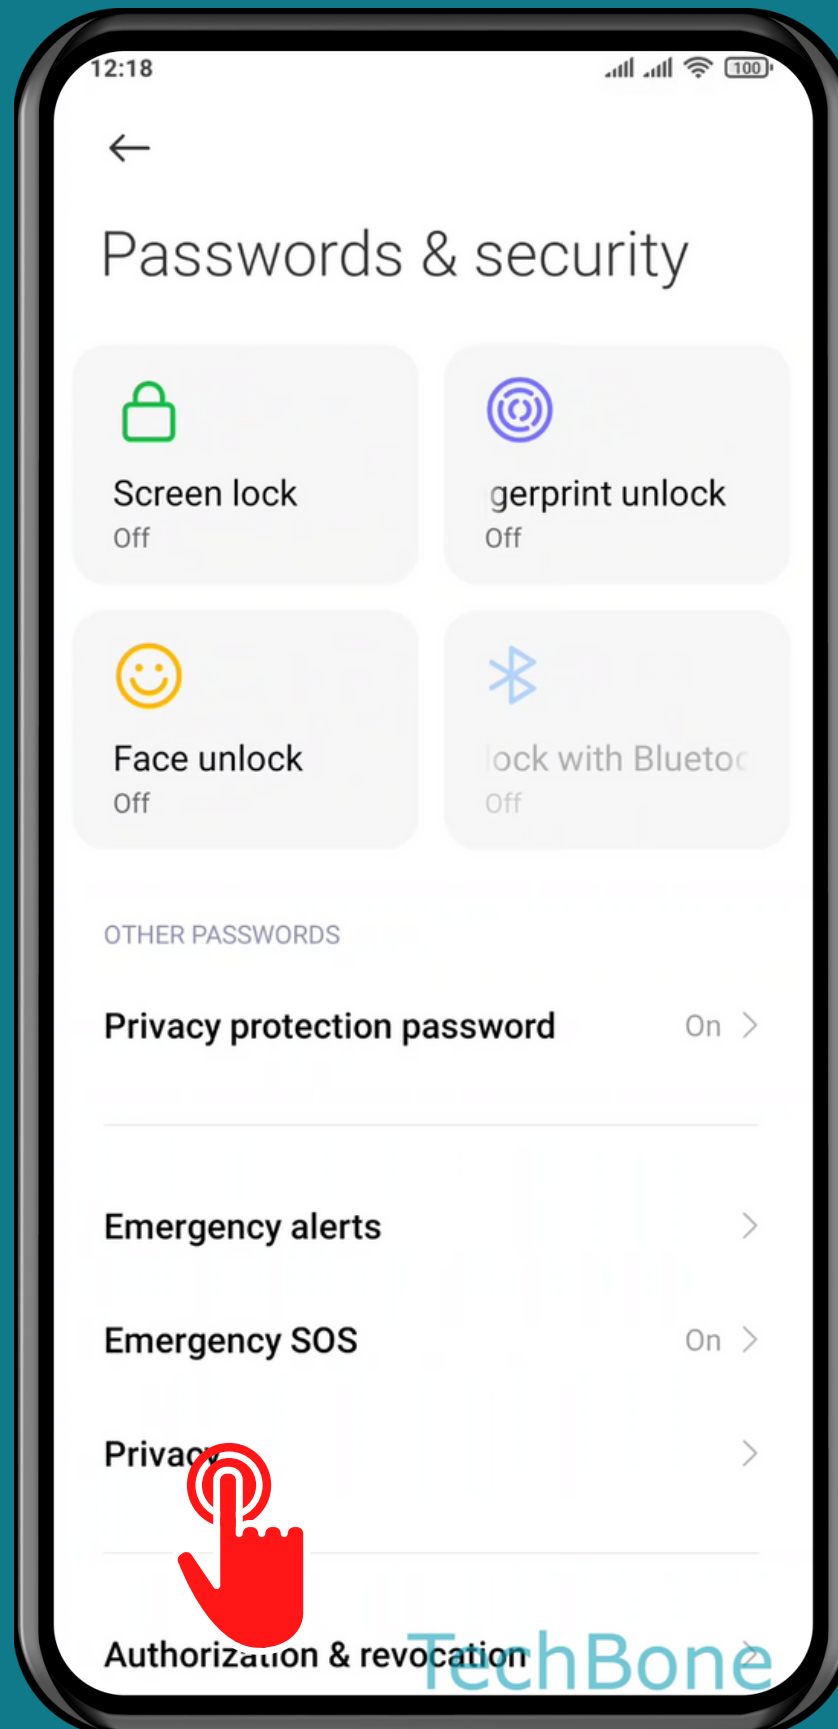

XIAOMI

Android 11 - MIUI 12

HOW TO TURN ON/OFF SIM PIN LOCK

Tap on **Settings**

Tap on Passwords & security

Tap on Privacy

Choose a SIM card

Turn On/Off Lock SIM card

Enter the **current PIN**
and tap **OK**

Done!