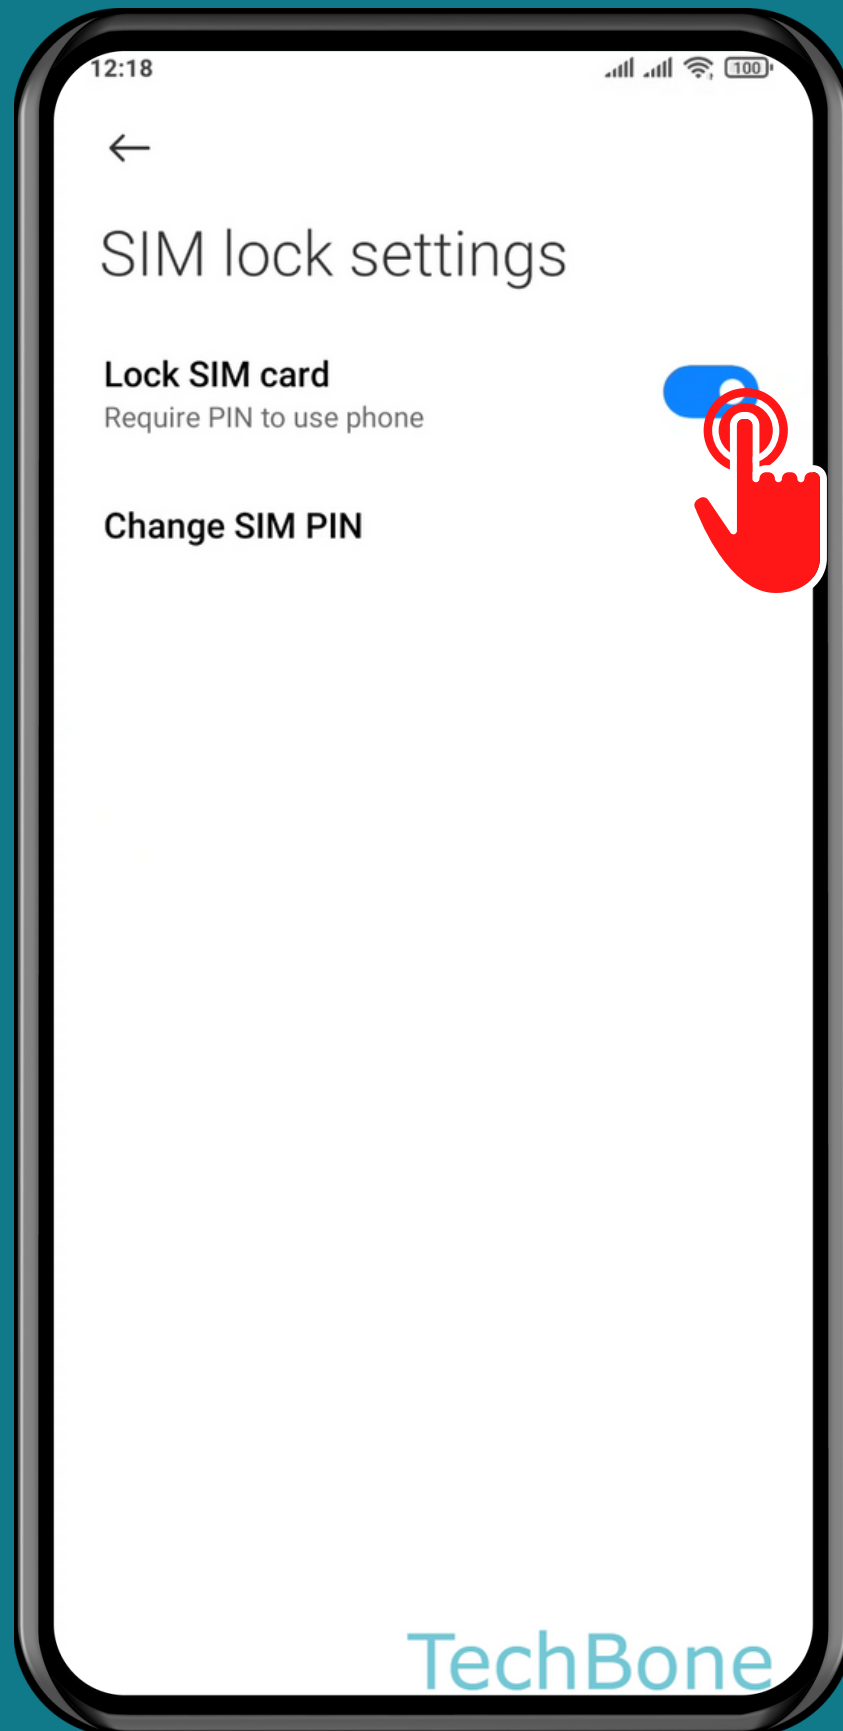

XIAOMI

Android 11 - MIUI 12

HOW TO TURN ON/OFF SIM PIN LOCK

Tap on **Settings**

Tap on Passwords & security

Tap on Privacy

Choose a SIM card

Turn On/Off Lock SIM card

Enter the **current PIN**
and tap **OK**

Done!