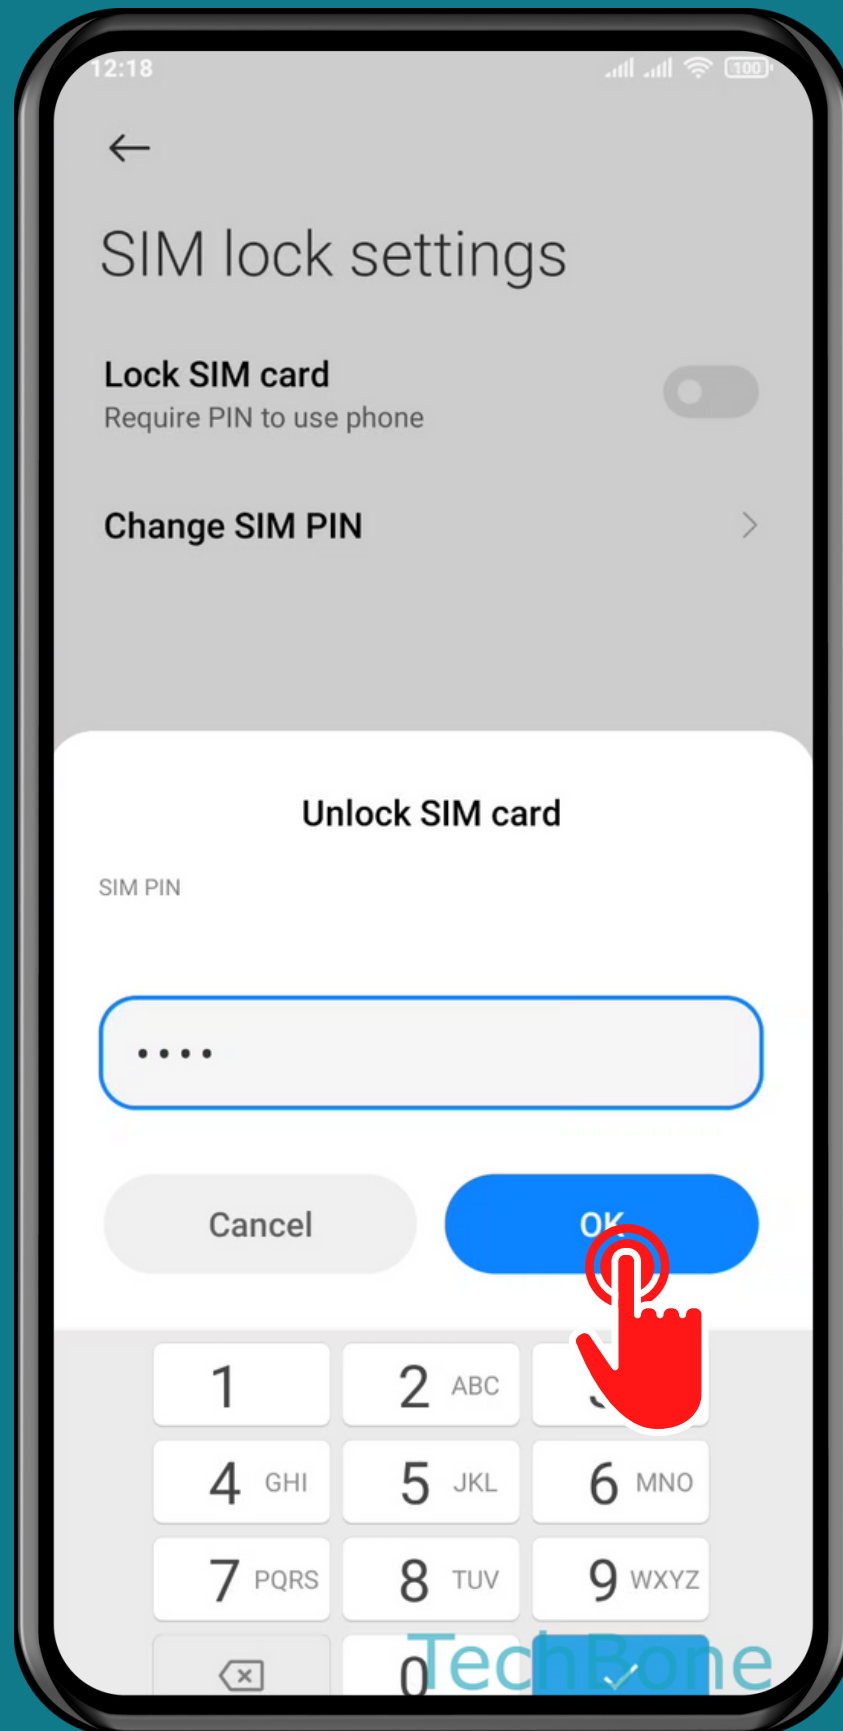

XIAOMI

Android 11 - MIUI 12

HOW TO TURN ON/OFF SIM PIN LOCK

Tap on **Settings**

Tap on Passwords & security

Tap on Privacy

Choose a SIM card

Turn On/Off Lock SIM card

Enter the **current PIN**
and tap **OK**

Done!