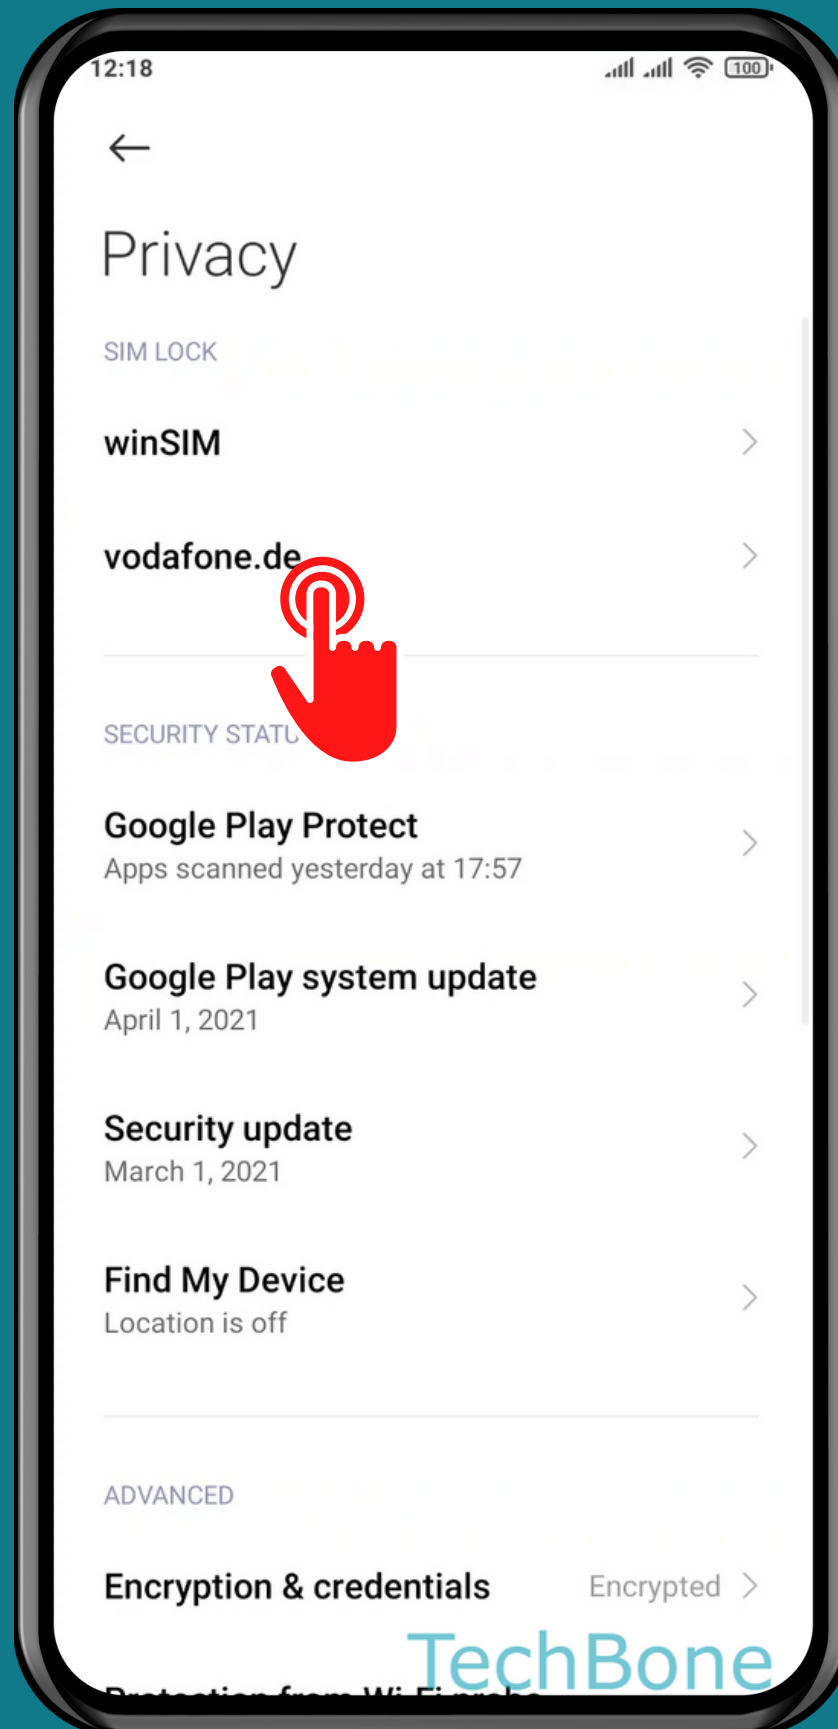

XIAOMI

Android 11 - MIUI 12

HOW TO TURN ON/OFF SIM PIN LOCK

Tap on **Settings**

Tap on Passwords & security

Tap on Privacy

Choose a SIM card

Turn On/Off Lock SIM card

Enter the **current PIN**
and tap **OK**

Done!