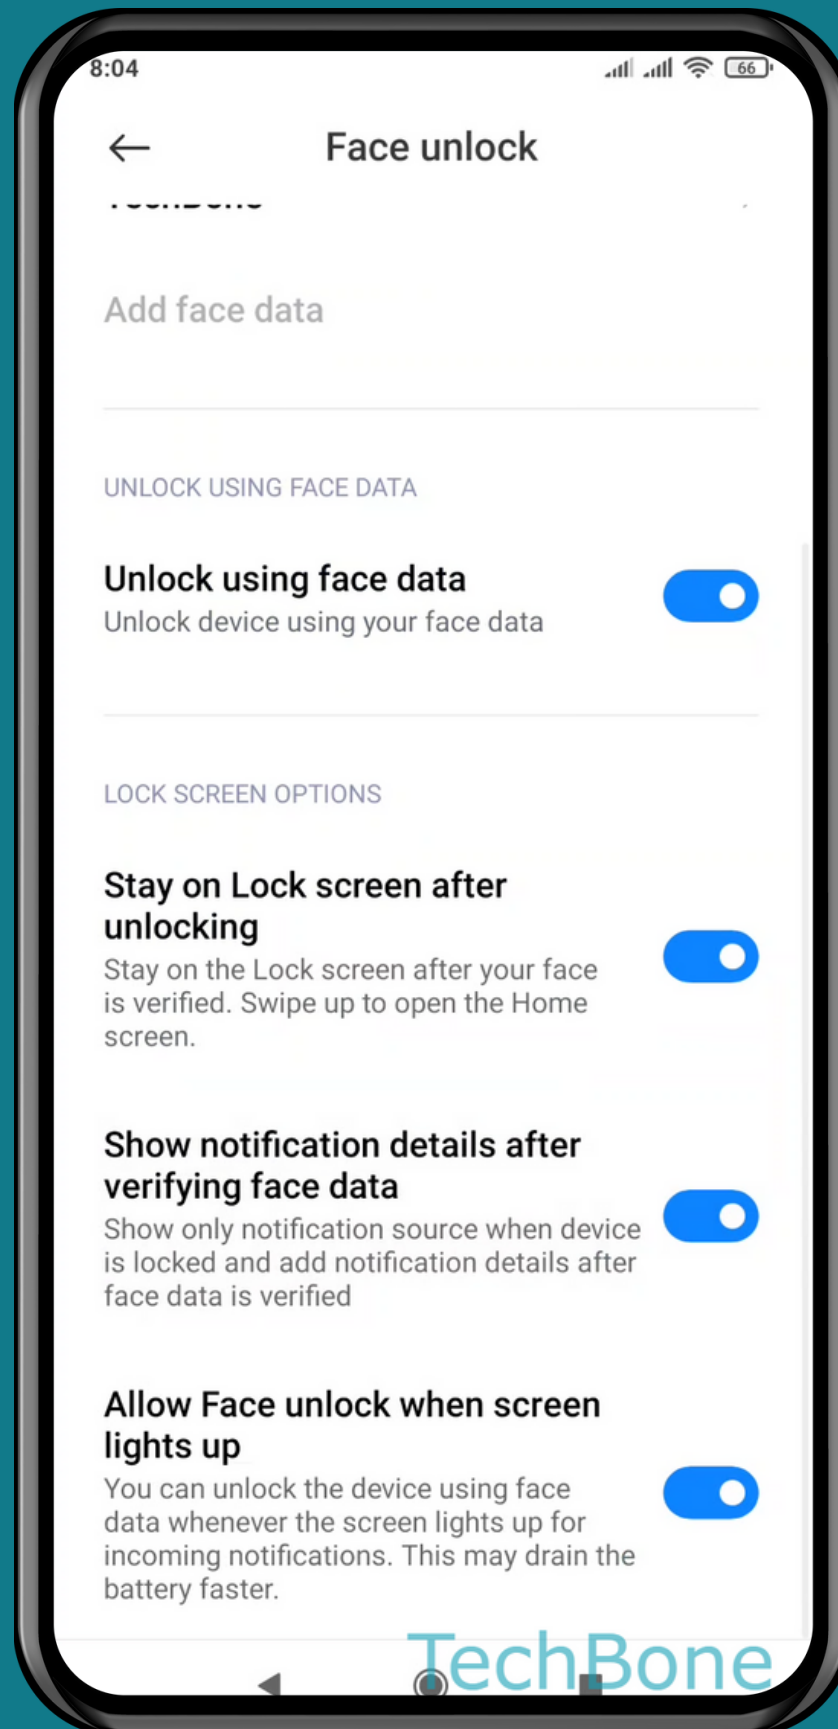

XIAOMI

Android 11 - MIUI 12

HOW TO TURN ON/OFF STAY ON THE HOME SCREEN AFTER VERIFY

Tap on **Settings**

Tap on Passwords & security

Tap on
Face unlock

Enter the current
Pattern, PIN or
Password

Turn On/Off

Stay on Lock screen

after unlocking

Done!