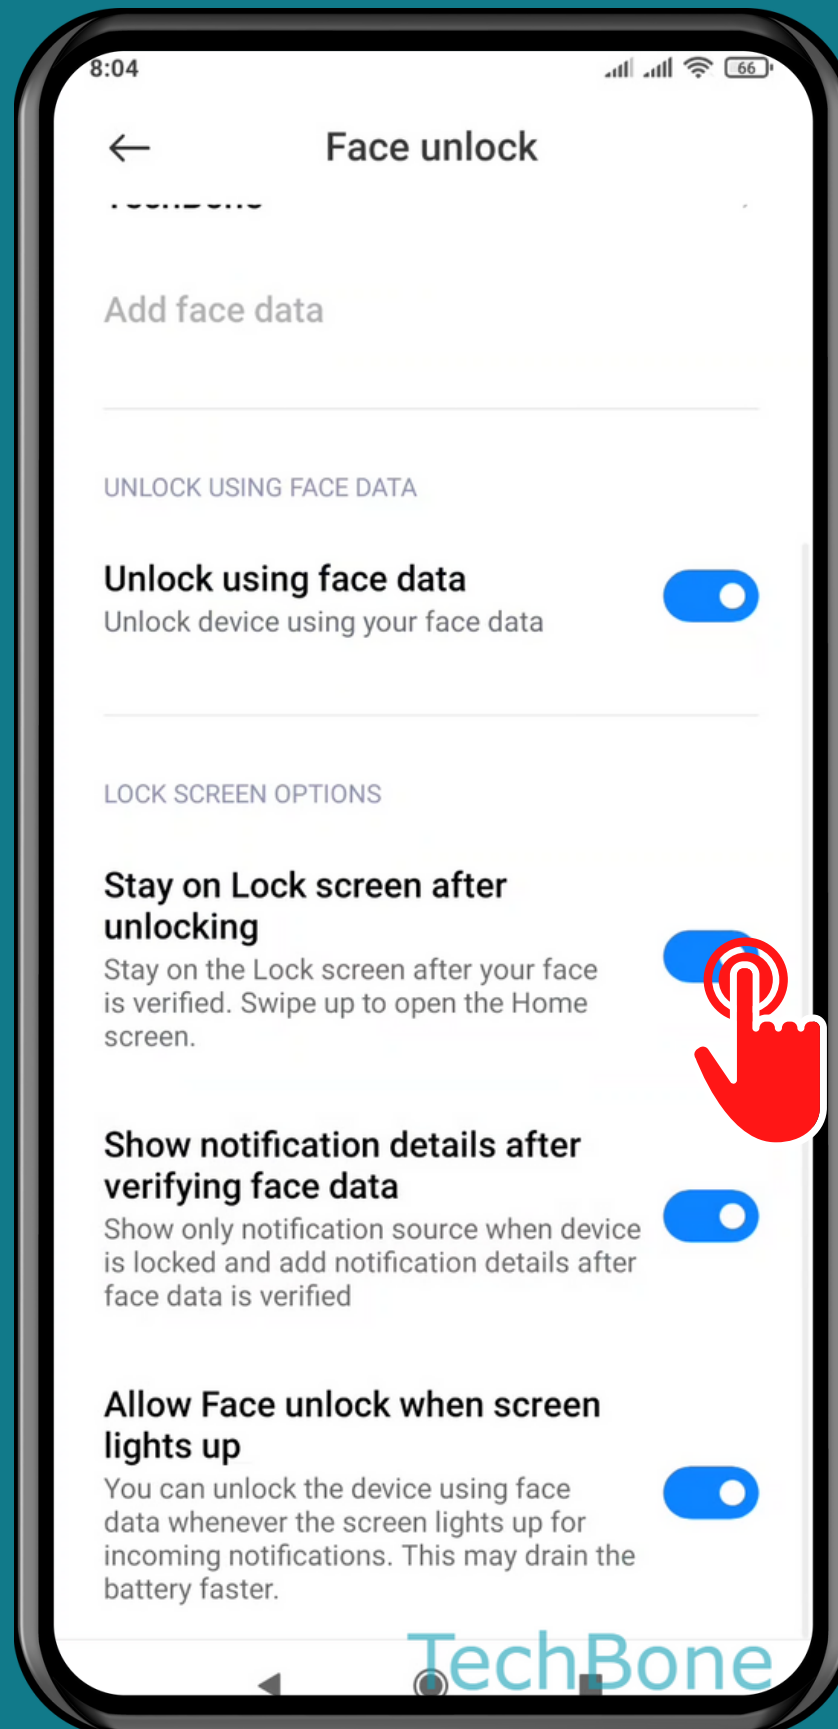

XIAOMI

Android 11 - MIUI 12

HOW TO TURN ON/OFF STAY ON THE HOME SCREEN AFTER VERIFY

Tap on **Settings**

Tap on Passwords & security

Tap on
Face unlock

Enter the current
Pattern, PIN or
Password

Turn On/Off

Stay on Lock screen

after unlocking

Done!