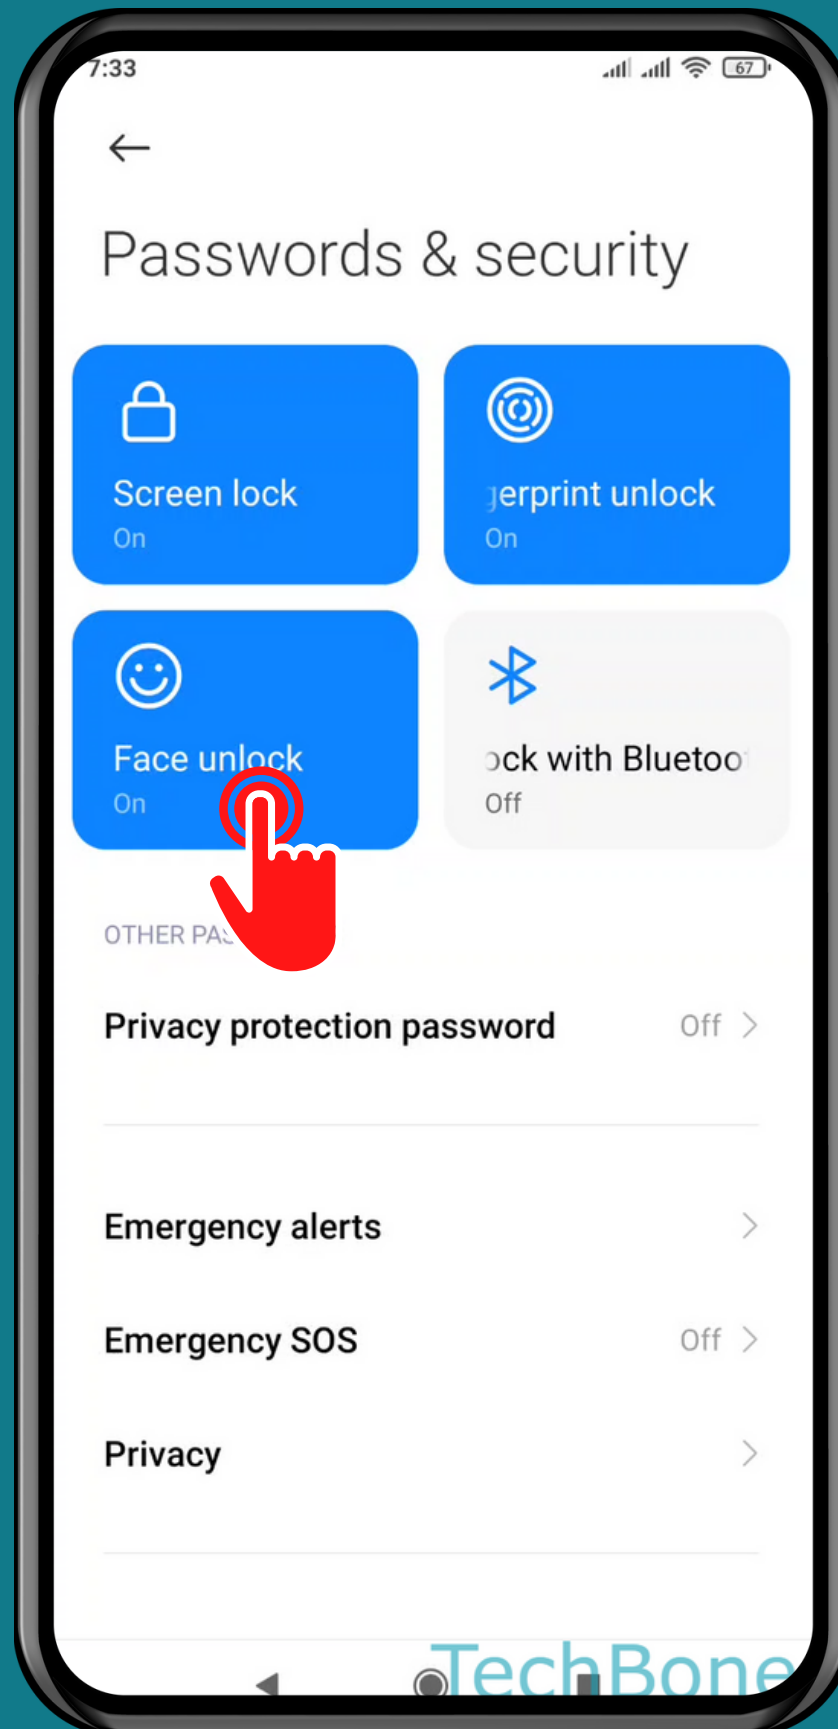

XIAOMI

Android 11 - MIUI 12

HOW TO TURN ON/OFF STAY ON THE HOME SCREEN AFTER VERIFY

Tap on **Settings**

Tap on Passwords & security

Tap on
Face unlock

Enter the current
Pattern, PIN or
Password

Turn On/Off

Stay on Lock screen

after unlocking

Done!