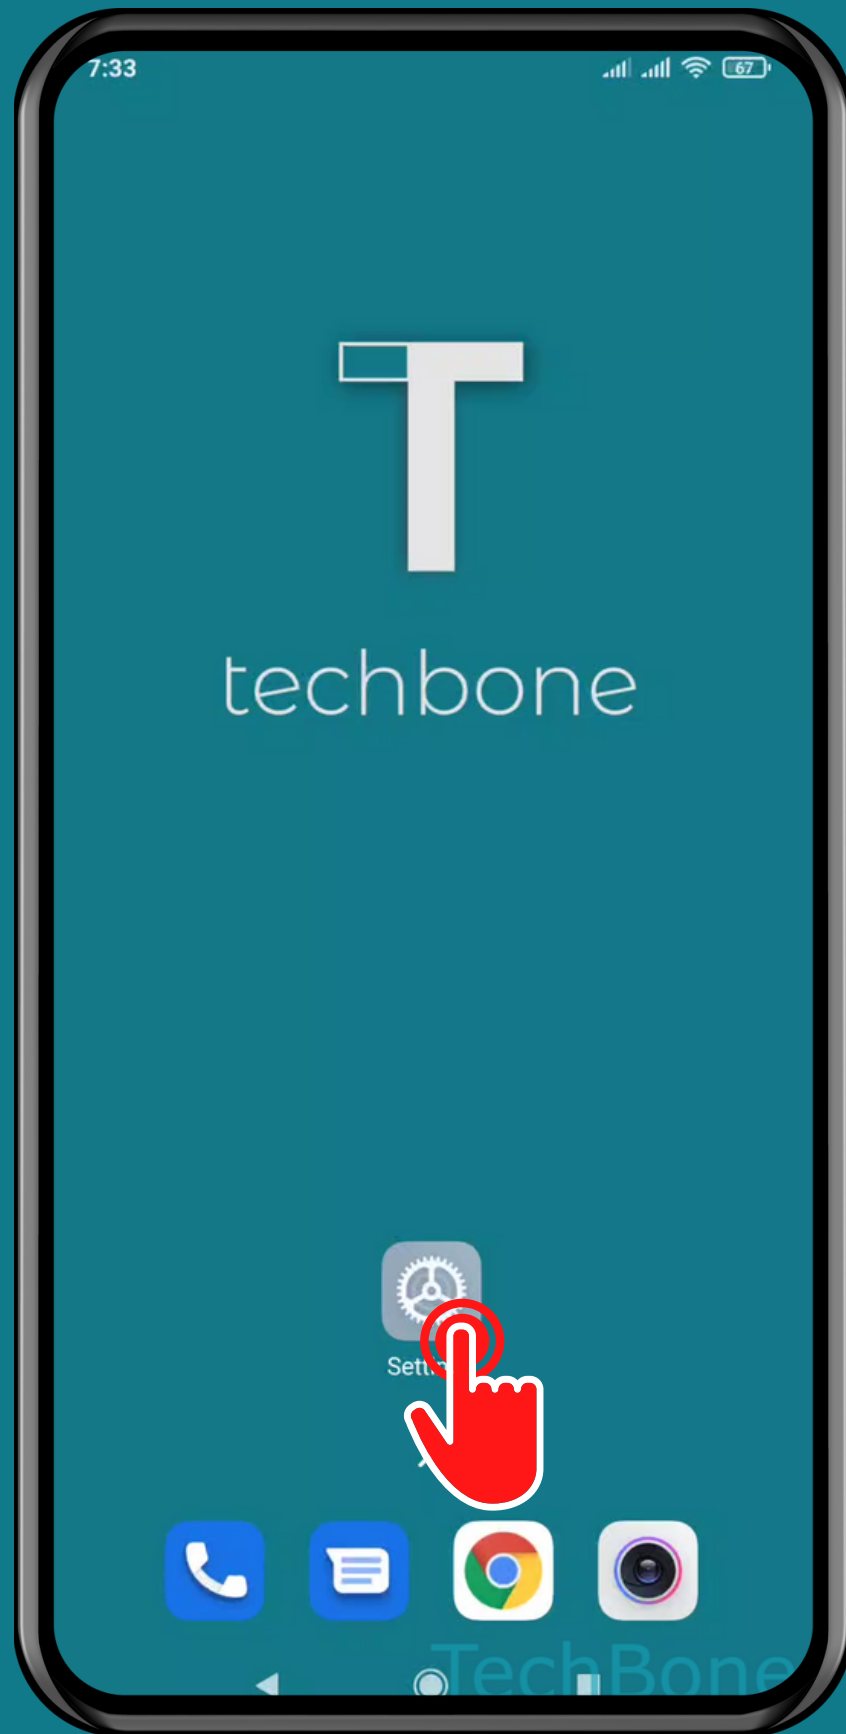

XIAOMI

Android 11 - MIUI 12

HOW TO TURN ON/OFF STAY ON THE HOME SCREEN AFTER VERIFY

Tap on **Settings**

Tap on Passwords & security

Tap on
Face unlock

Enter the current
Pattern, PIN or
Password

Turn On/Off

Stay on Lock screen

after unlocking

Done!