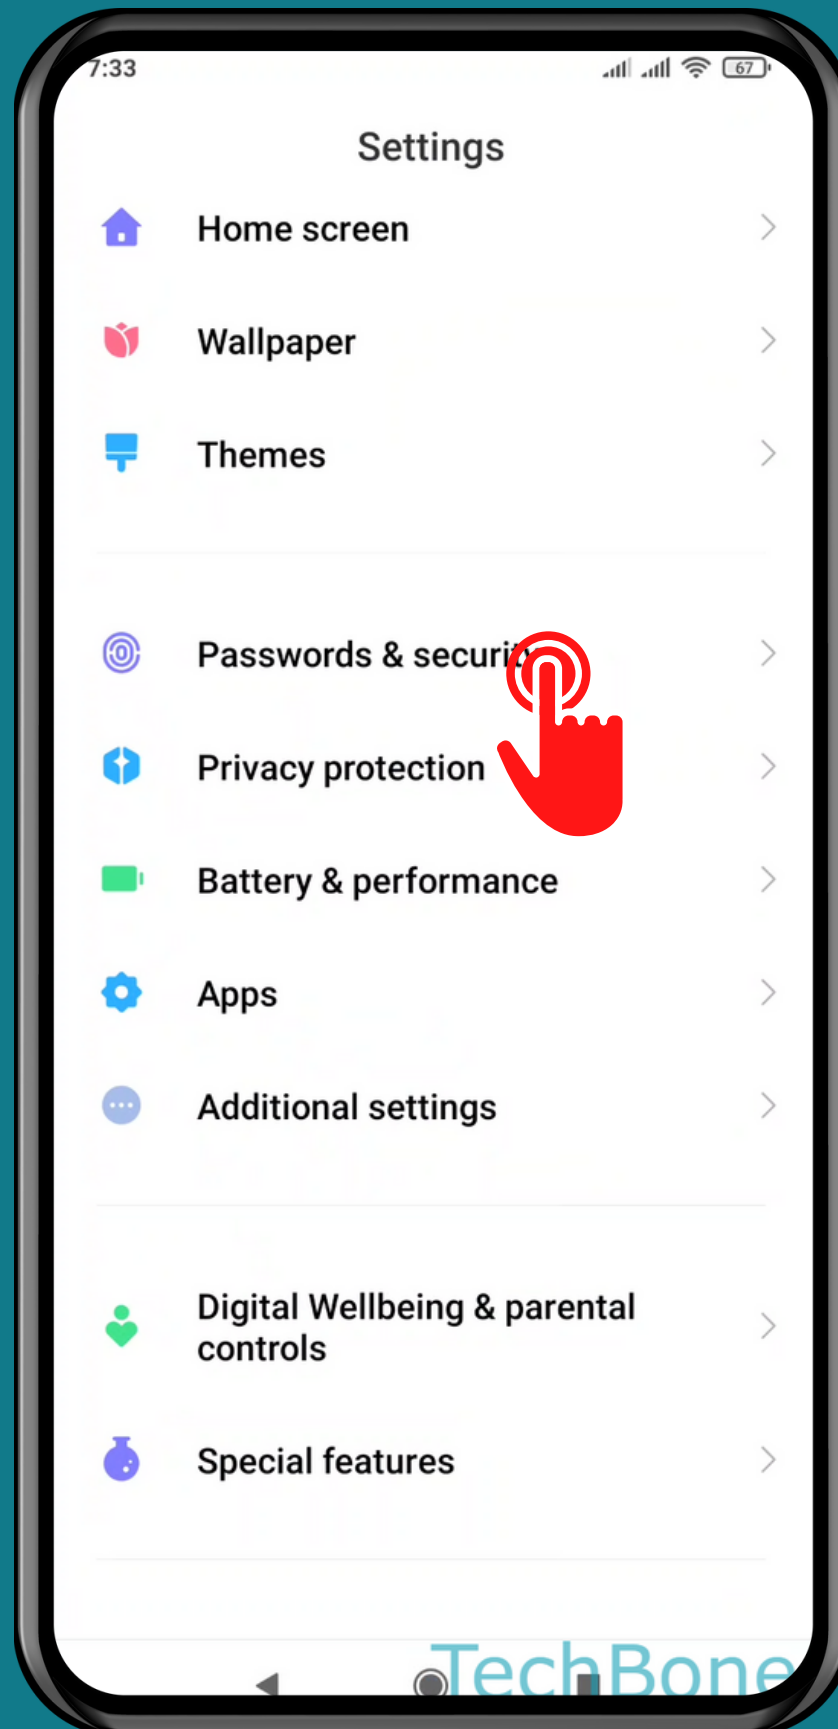

XIAOMI

Android 11 - MIUI 12

HOW TO TURN ON/OFF STAY ON THE HOME SCREEN AFTER VERIFY

Tap on **Settings**

Tap on Passwords & security

Tap on
Face unlock

Enter the current
Pattern, PIN or
Password

Turn On/Off

Stay on Lock screen

after unlocking

Done!