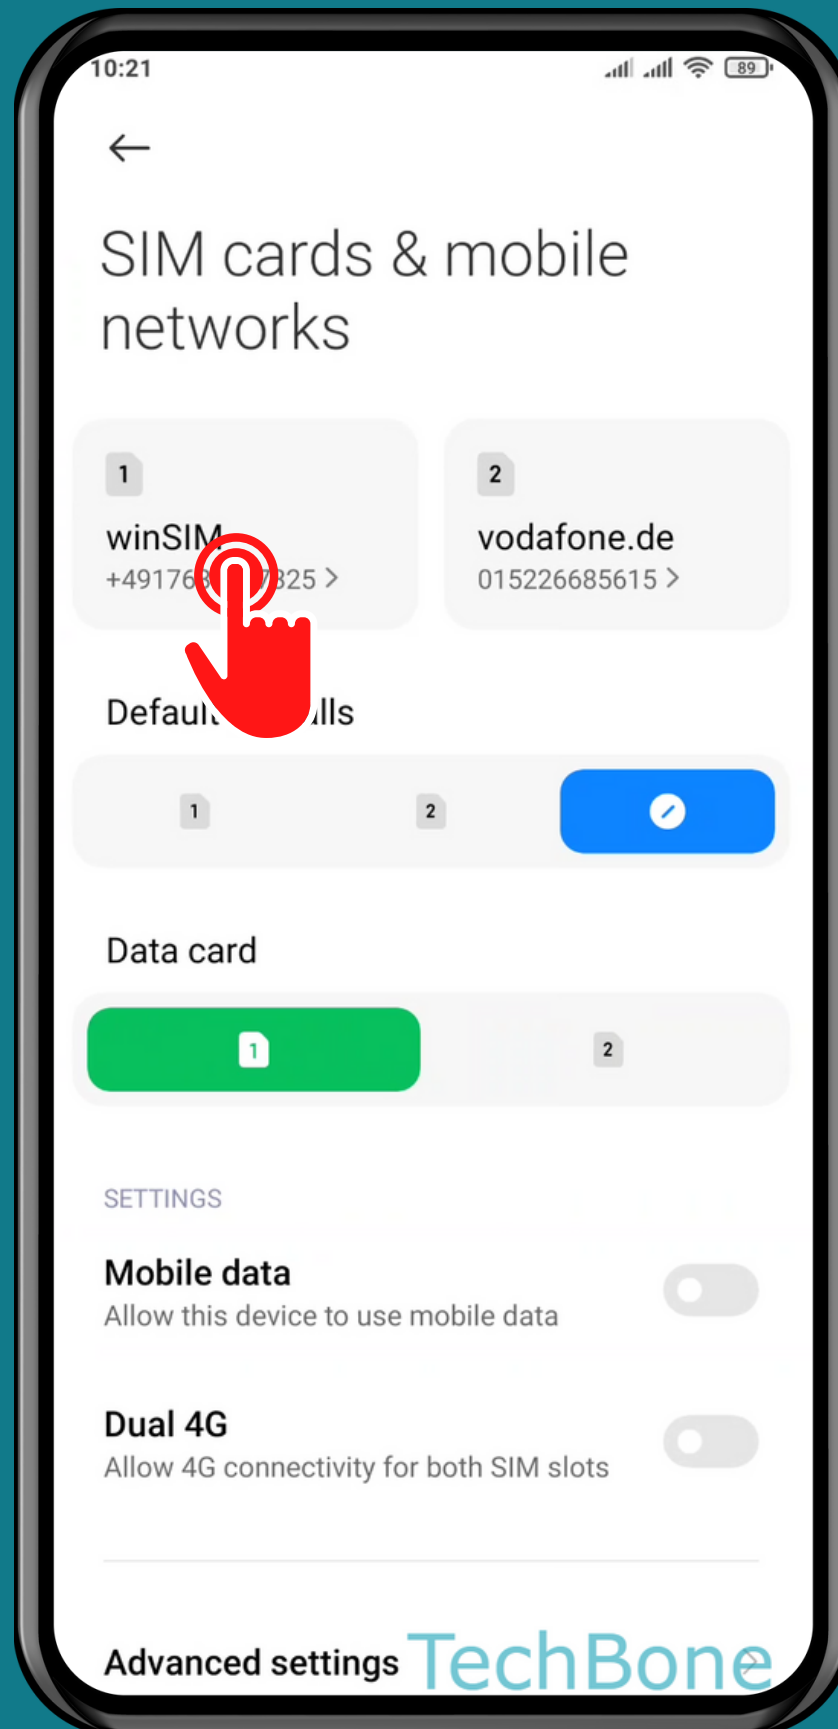

XIAOMI

Android 11 - MIUI 12

# HOW TO TURN ON/OFF VOLTE

Tap on **Settings**

# Tap on SIM cards & mobile networks

Choose **SIM 1** or **SIM 2**