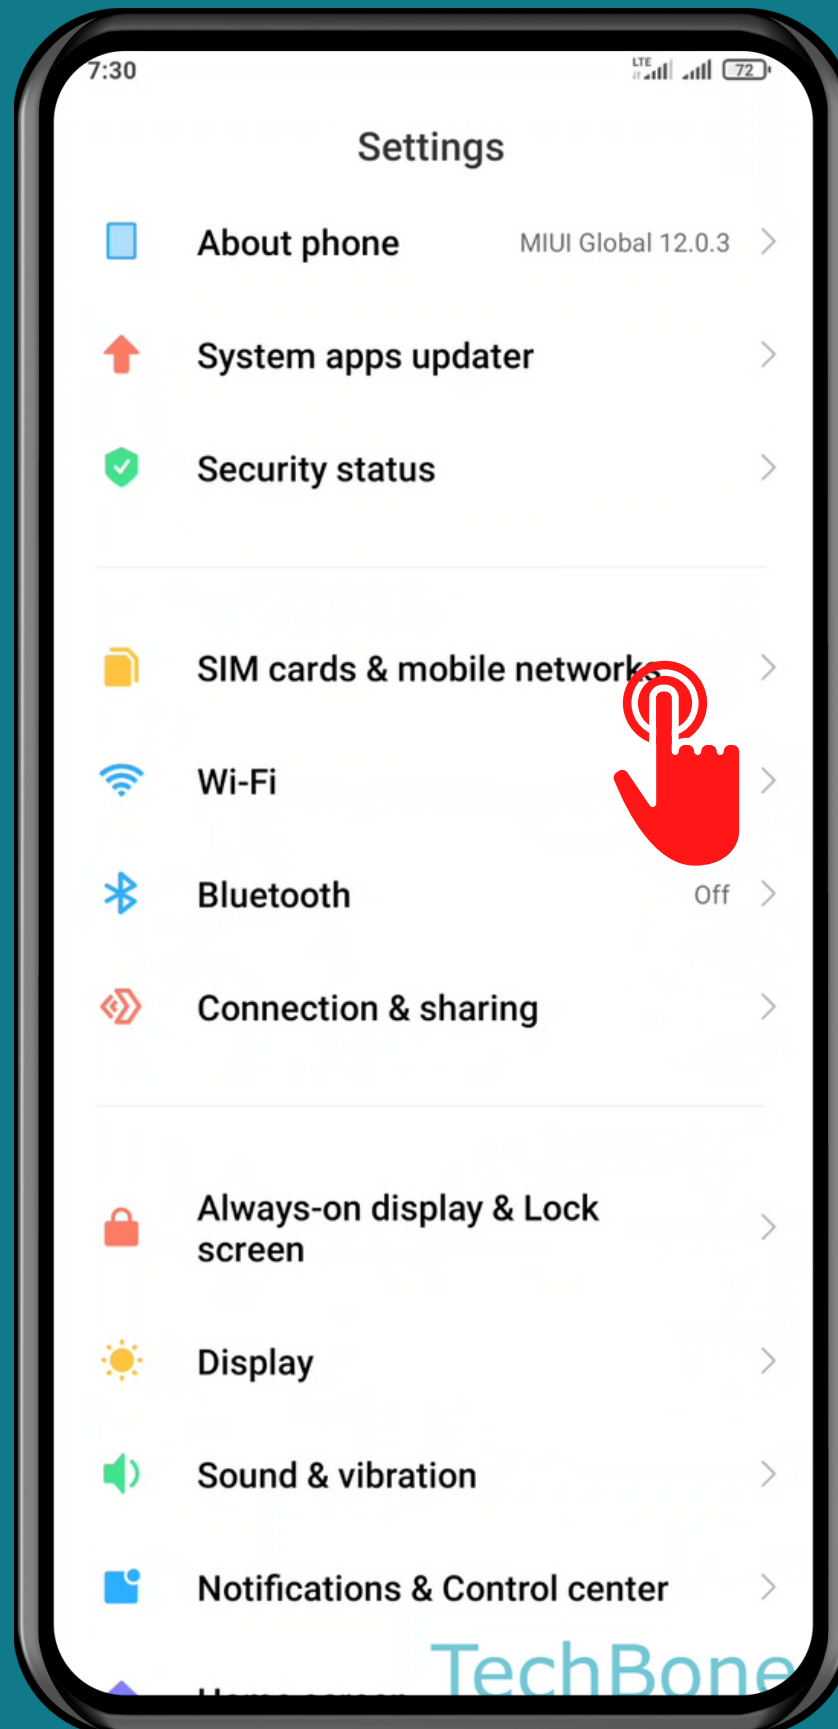

# HOW TO TURN ON/OFF VOLTE

Tap on **Settings**

# Tap on SIM cards & mobile networks

Choose **SIM 1** or **SIM 2**