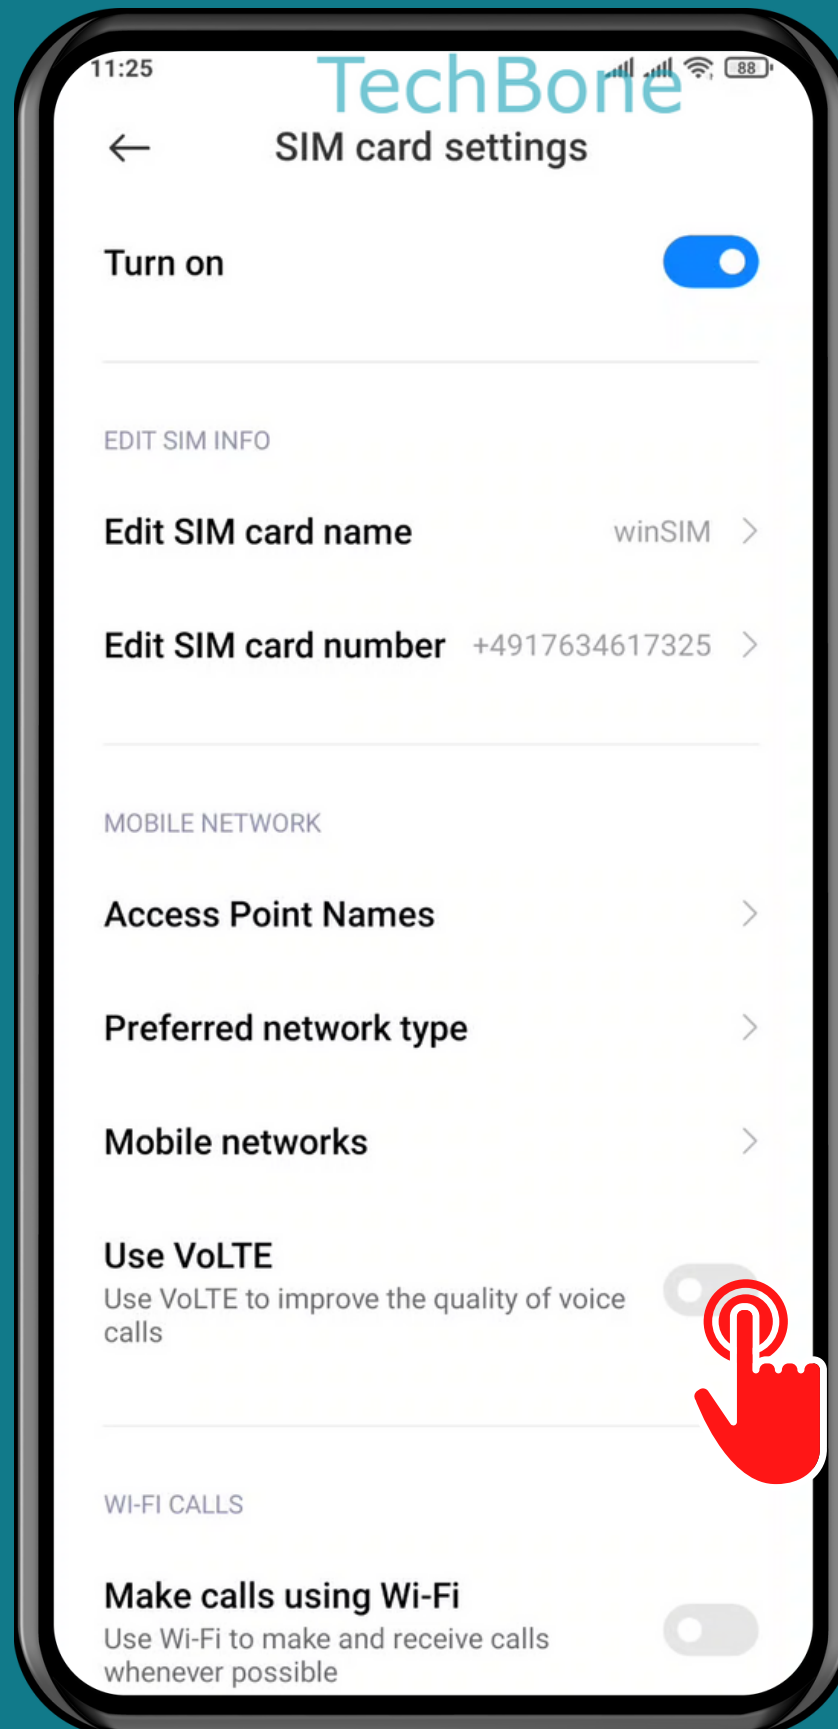

# HOW TO TURN ON/OFF VOLTE

Tap on **Settings**

# Tap on SIM cards & mobile networks

Choose **SIM 1** or **SIM 2**