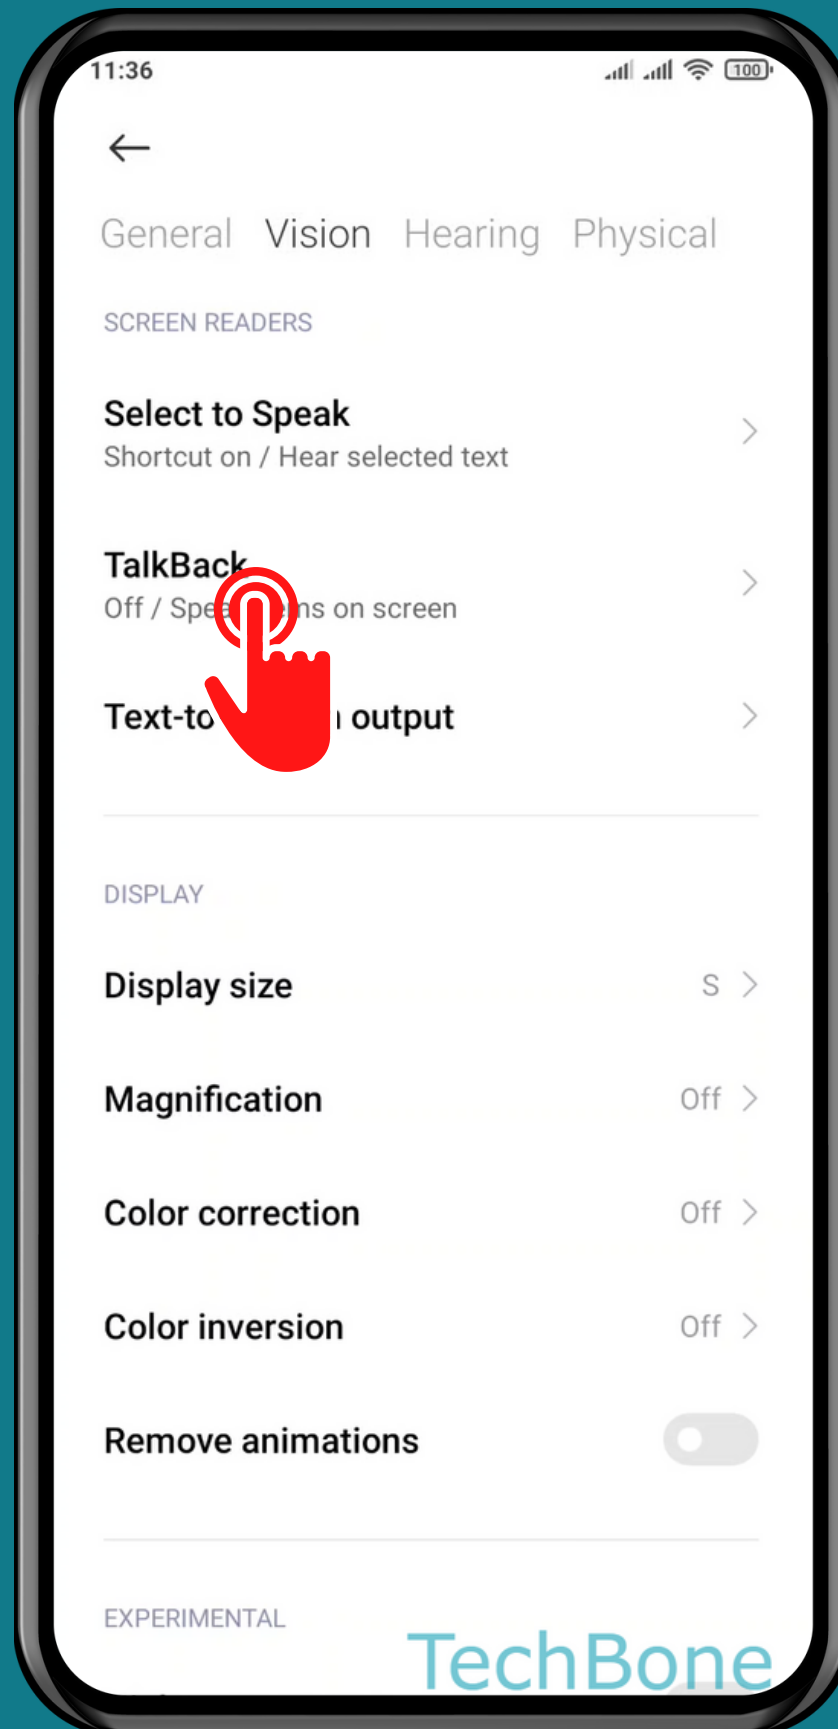

XIAOMI

Android 11 - MIUI 12

HOW TO TURN ON TALKBACK

Tap on **Settings**

Tap on Additional settings

Tap on Accessibility

Tap on Vision

Tap on
TalkBack

Turn On Use TalkBack

Tap on **Allow**

Done!