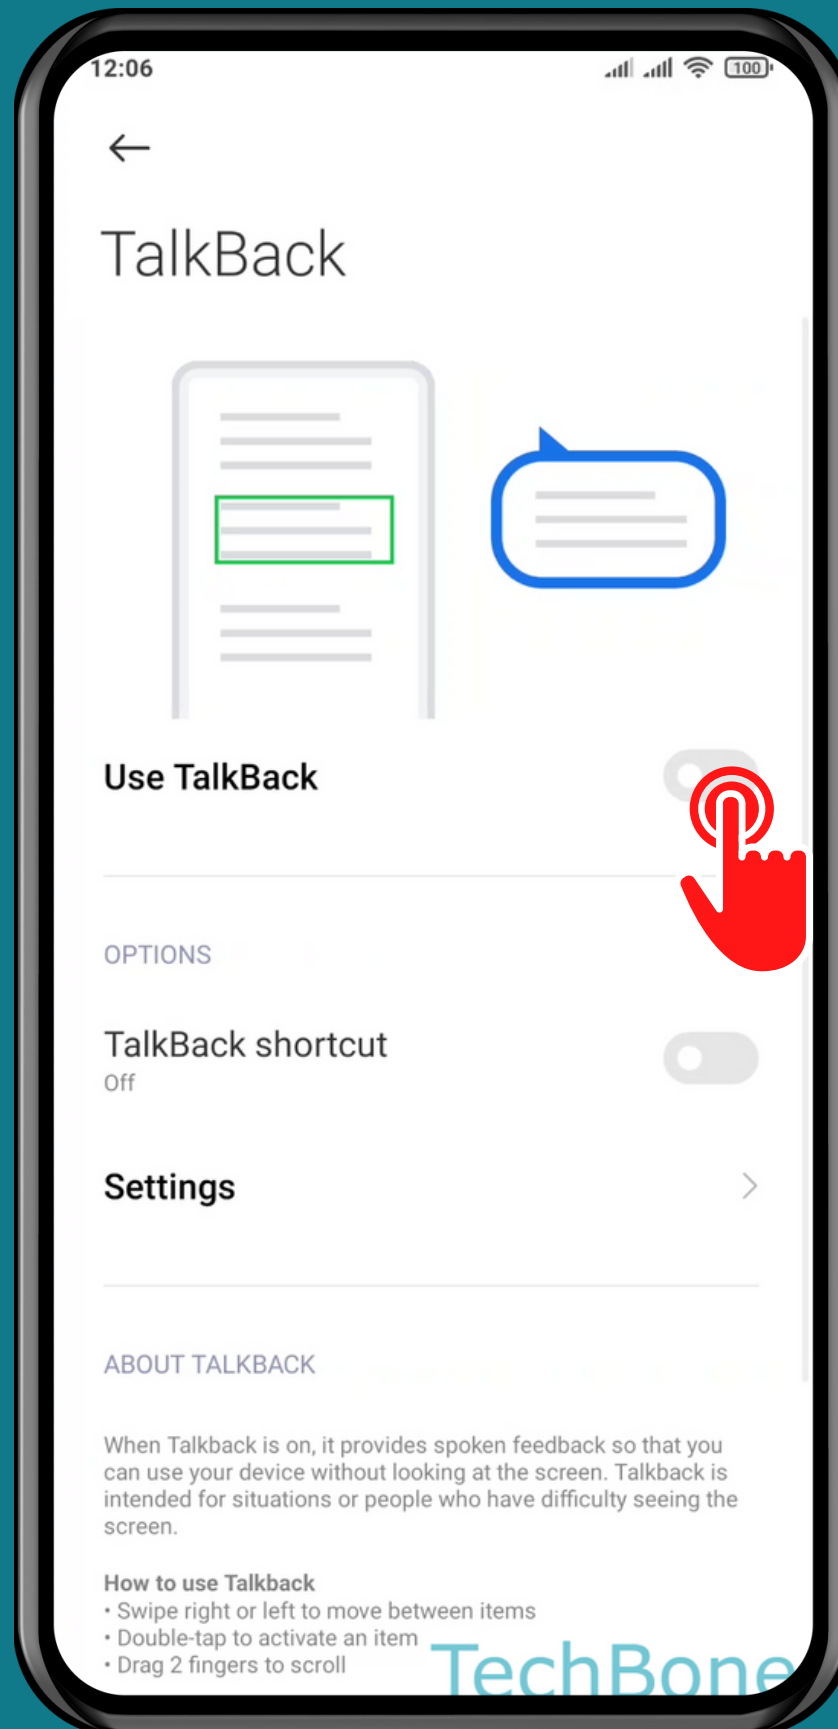

XIAOMI

Android 11 - MIUI 12

HOW TO TURN ON TALKBACK

Tap on **Settings**

Tap on Additional settings

Tap on Accessibility

Tap on Vision

Tap on
TalkBack

Turn On Use TalkBack

Tap on **Allow**

Done!