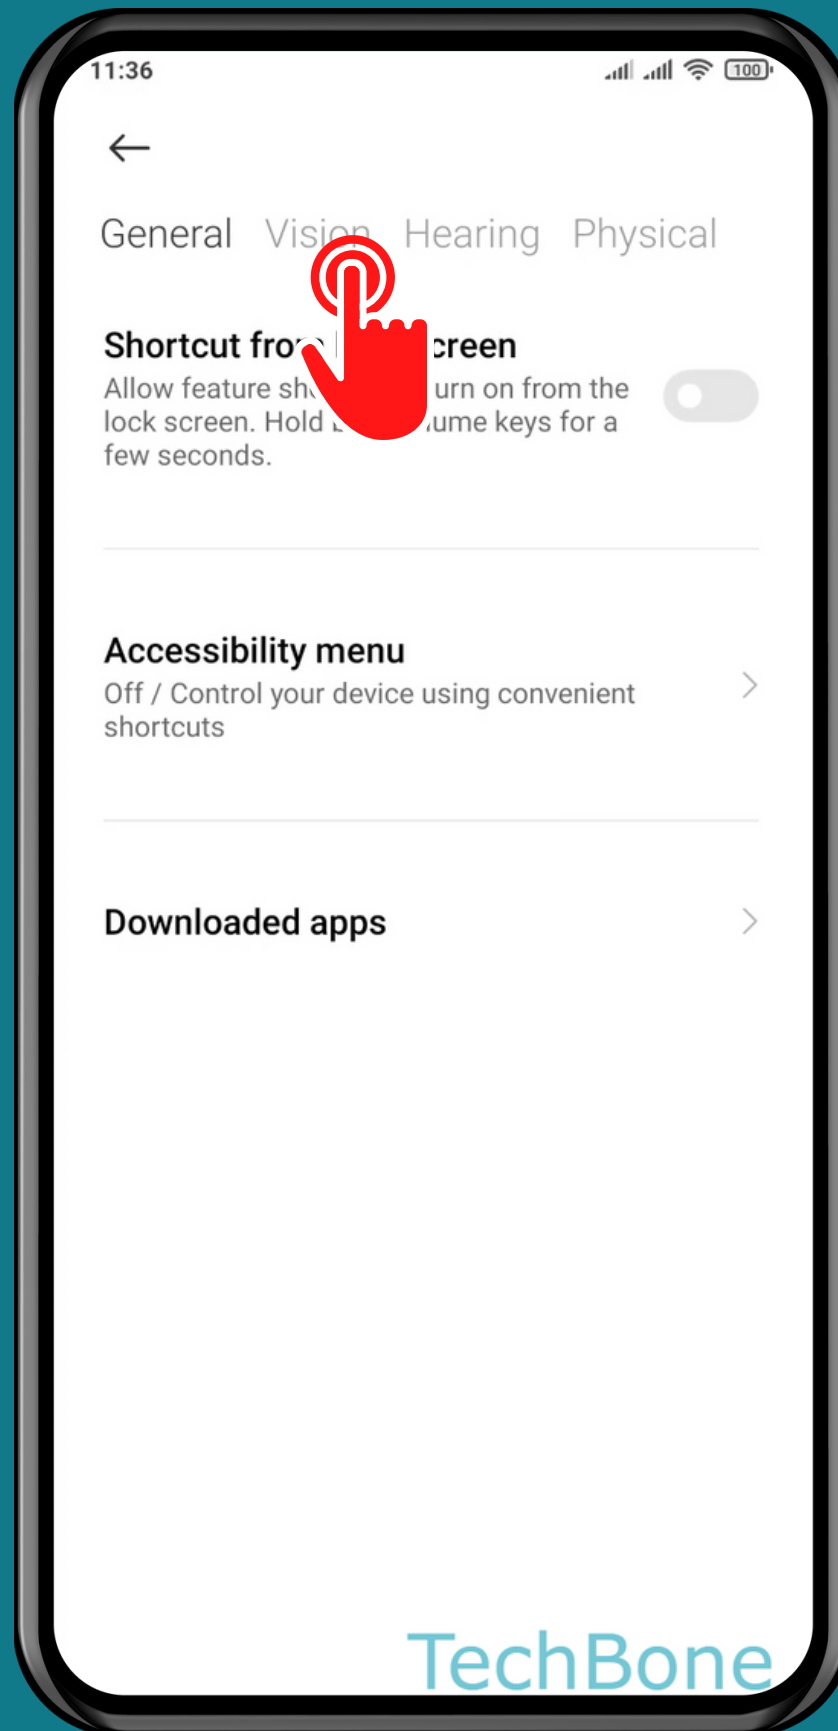

XIAOMI

Android 11 - MIUI 12

HOW TO TURN ON TALKBACK

Tap on **Settings**

Tap on Additional settings

Tap on Accessibility

Tap on Vision

Tap on
TalkBack

Turn On Use TalkBack

Tap on **Allow**

Done!