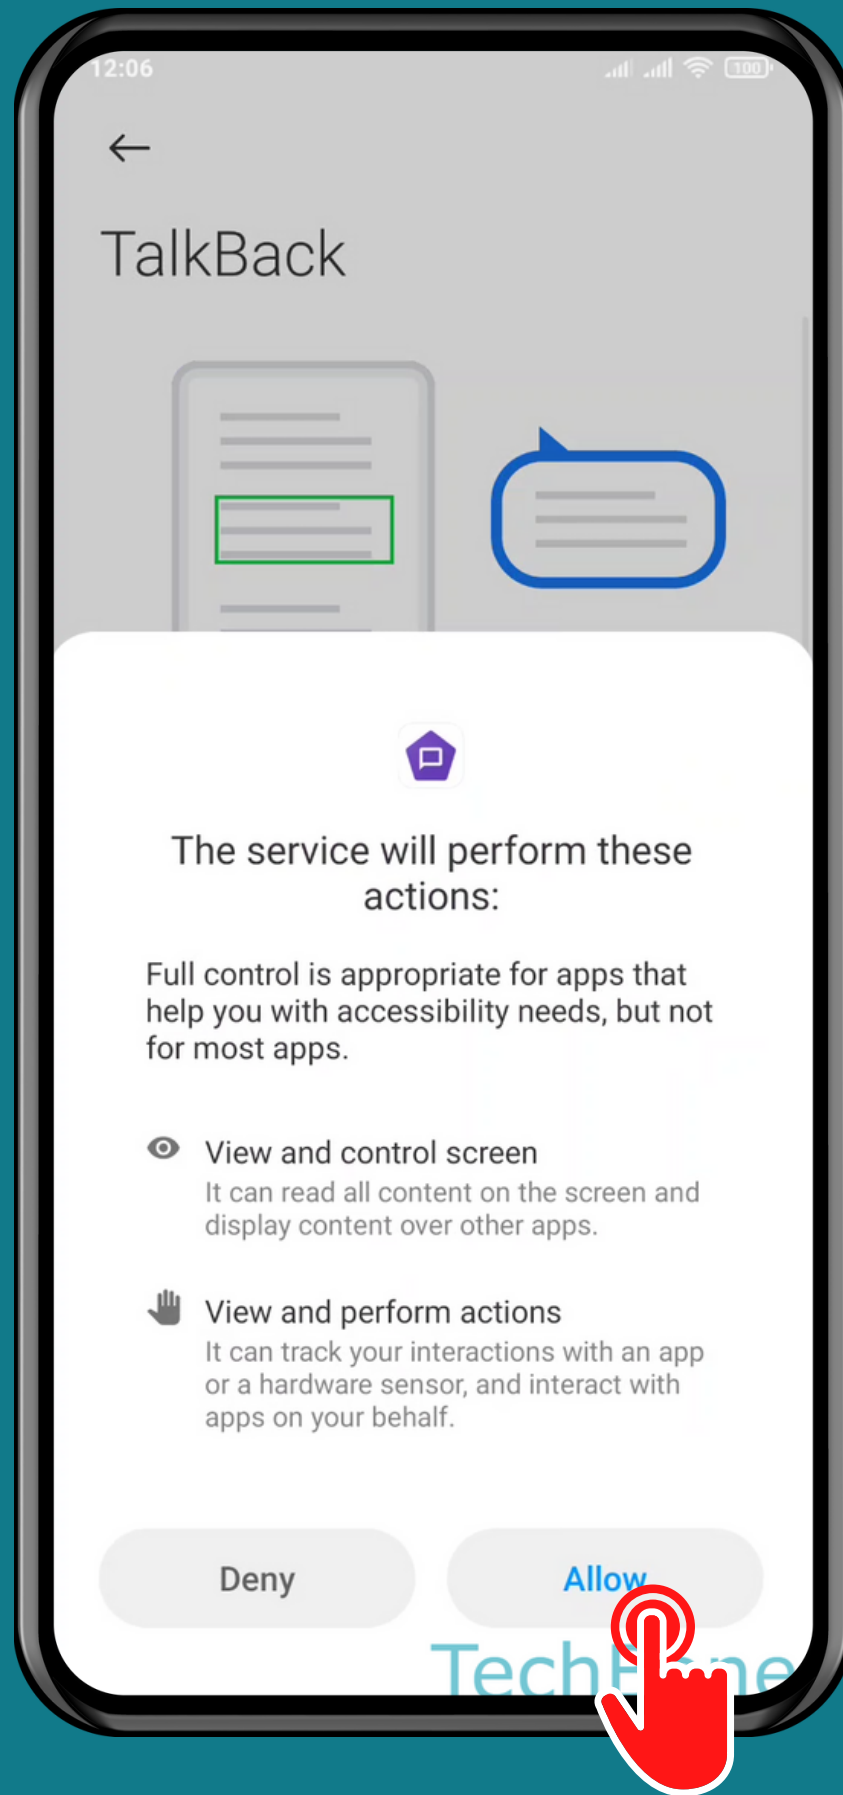

XIAOMI

Android 11 - MIUI 12

HOW TO TURN ON TALKBACK

Tap on **Settings**

Tap on Additional settings

Tap on Accessibility

Tap on Vision

Tap on
TalkBack

Turn On Use TalkBack

Tap on **Allow**

Done!