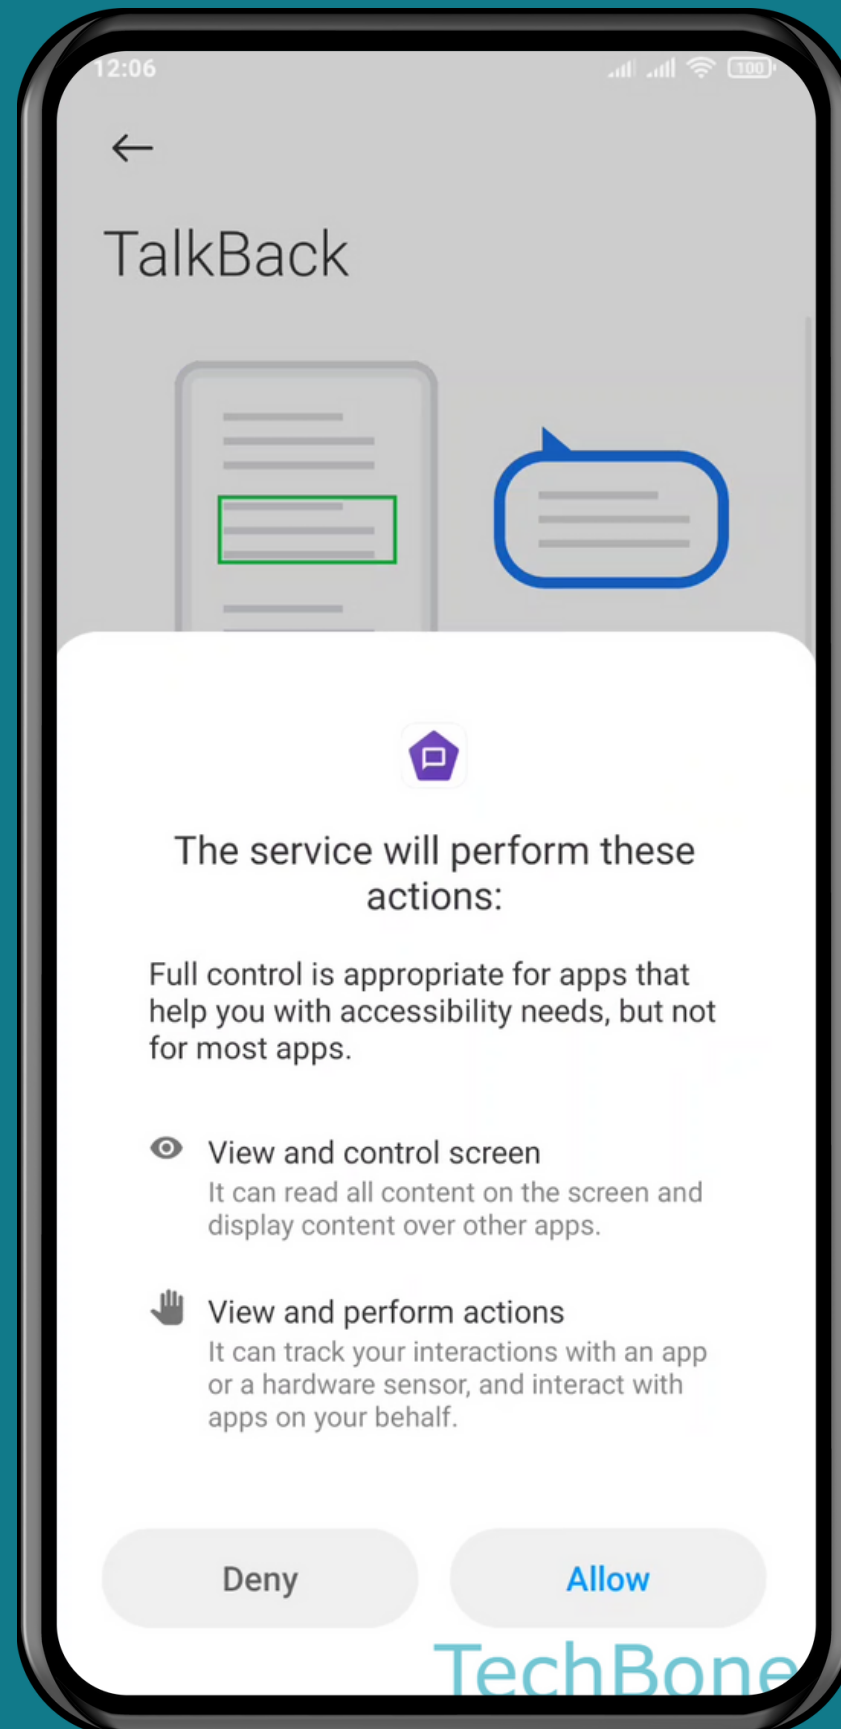

XIAOMI

Android 11 - MIUI 12

HOW TO TURN ON TALKBACK

Tap on **Settings**

Tap on Additional settings

Tap on Accessibility

Tap on Vision

Tap on
TalkBack

Turn On Use TalkBack

Tap on **Allow**

Done!