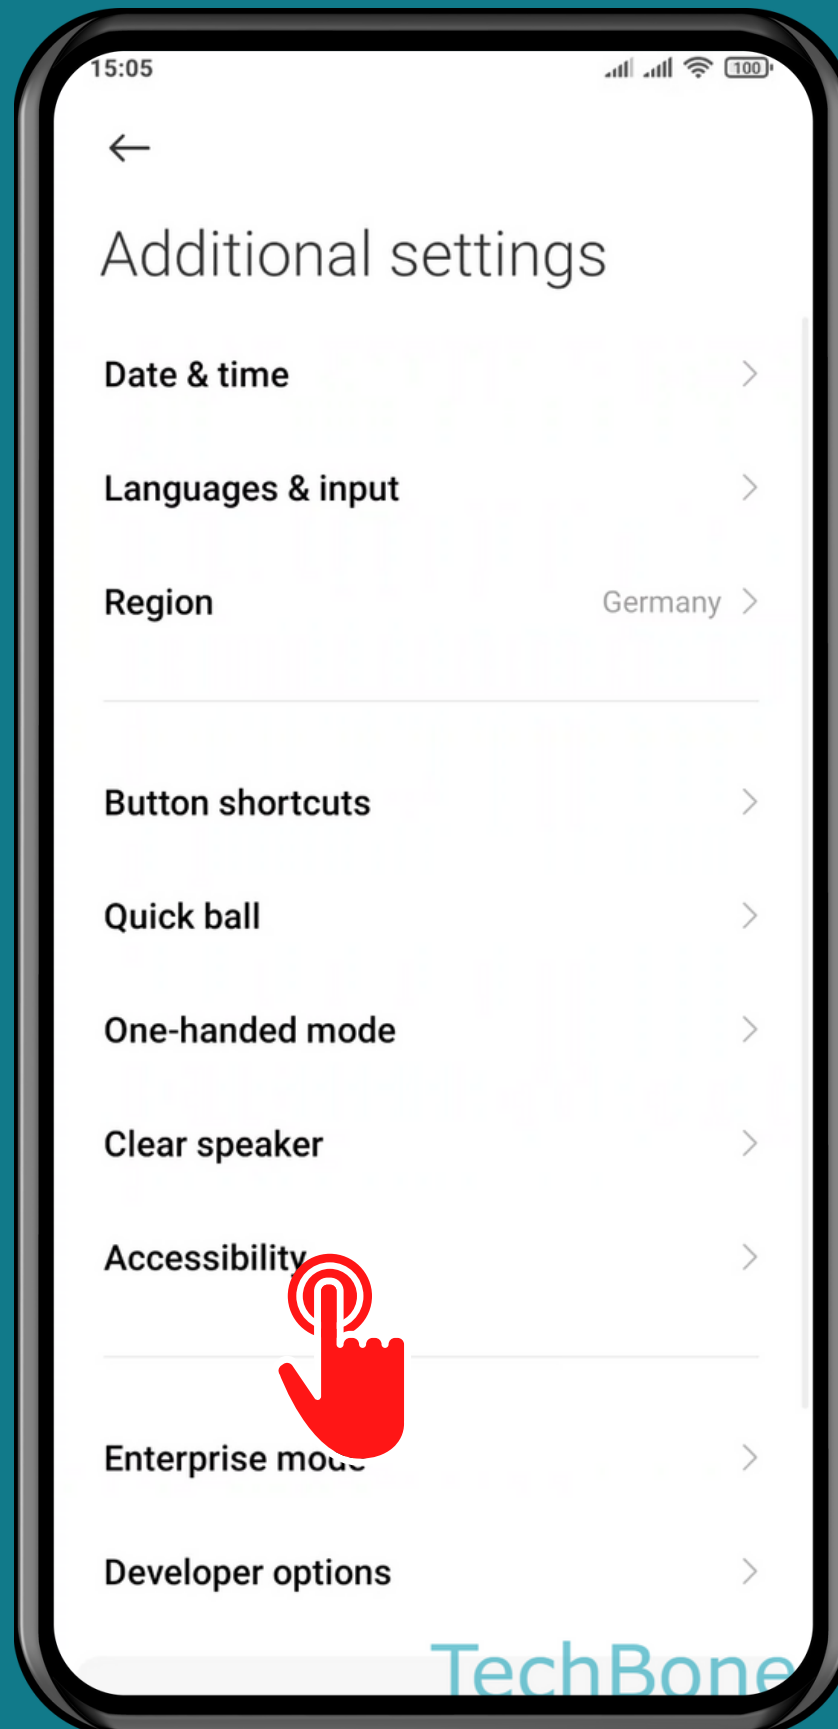

XIAOMI

Android 11 - MIUI 12

HOW TO TURN ON TALKBACK

Tap on **Settings**

Tap on Additional settings

Tap on Accessibility

Tap on Vision

Tap on
TalkBack

Turn On Use TalkBack

Tap on **Allow**

Done!