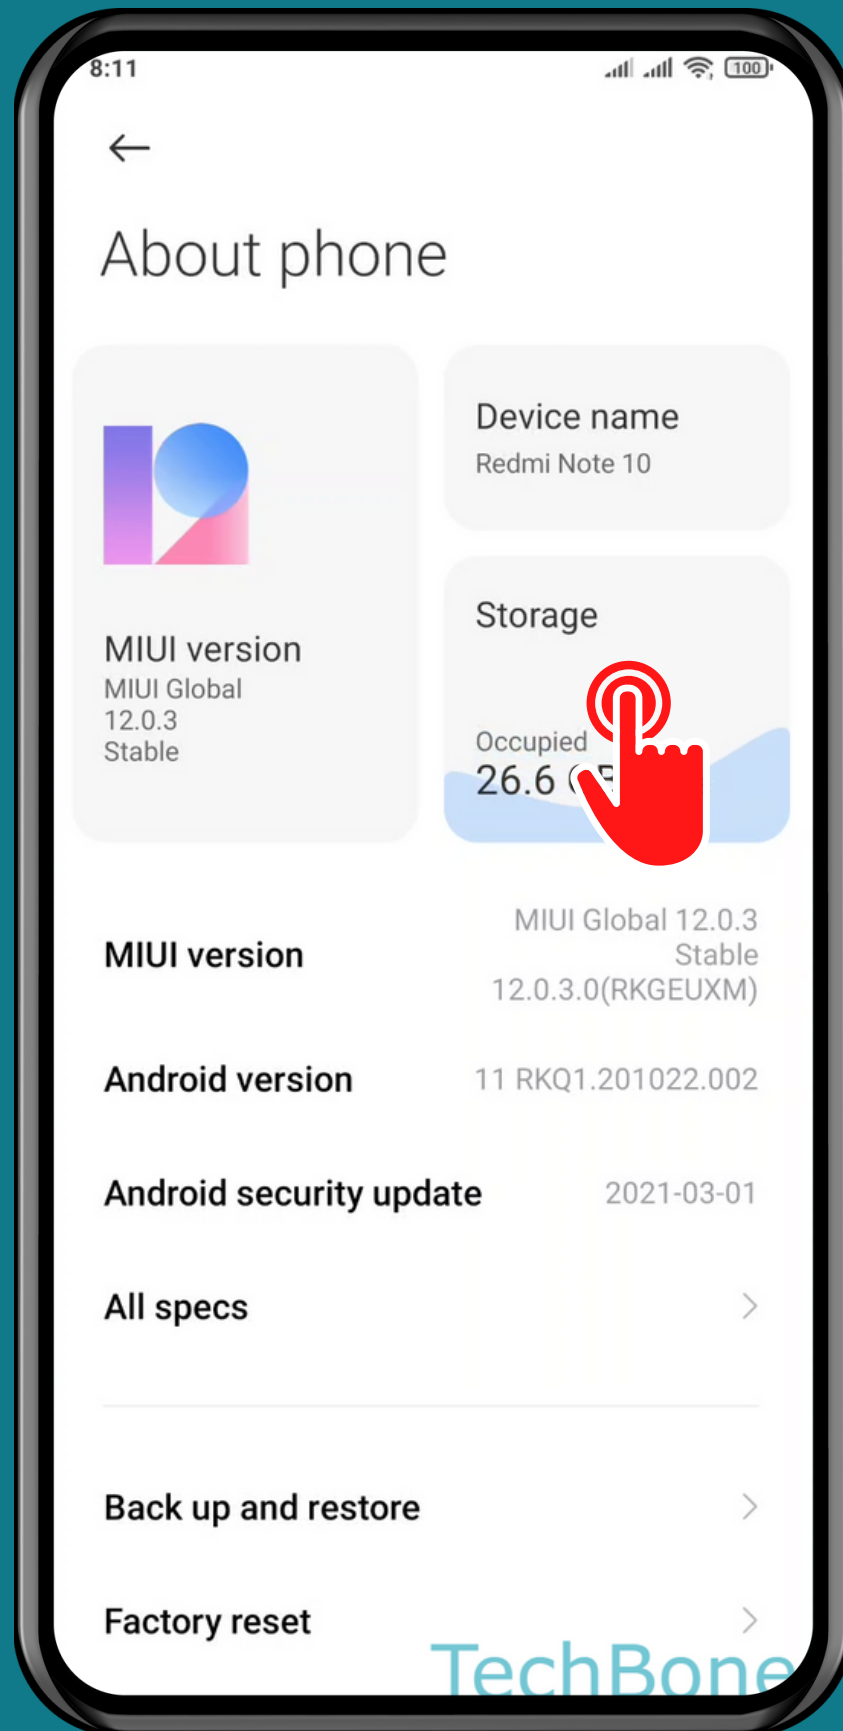

XIAOMI

Android 11 - MIUI 12

HOW TO UNMOUNT SD CARD

Tap on **Settings**

Tap on
About phone

Tap on Storage

Tap on
Unmount SD card

Done!