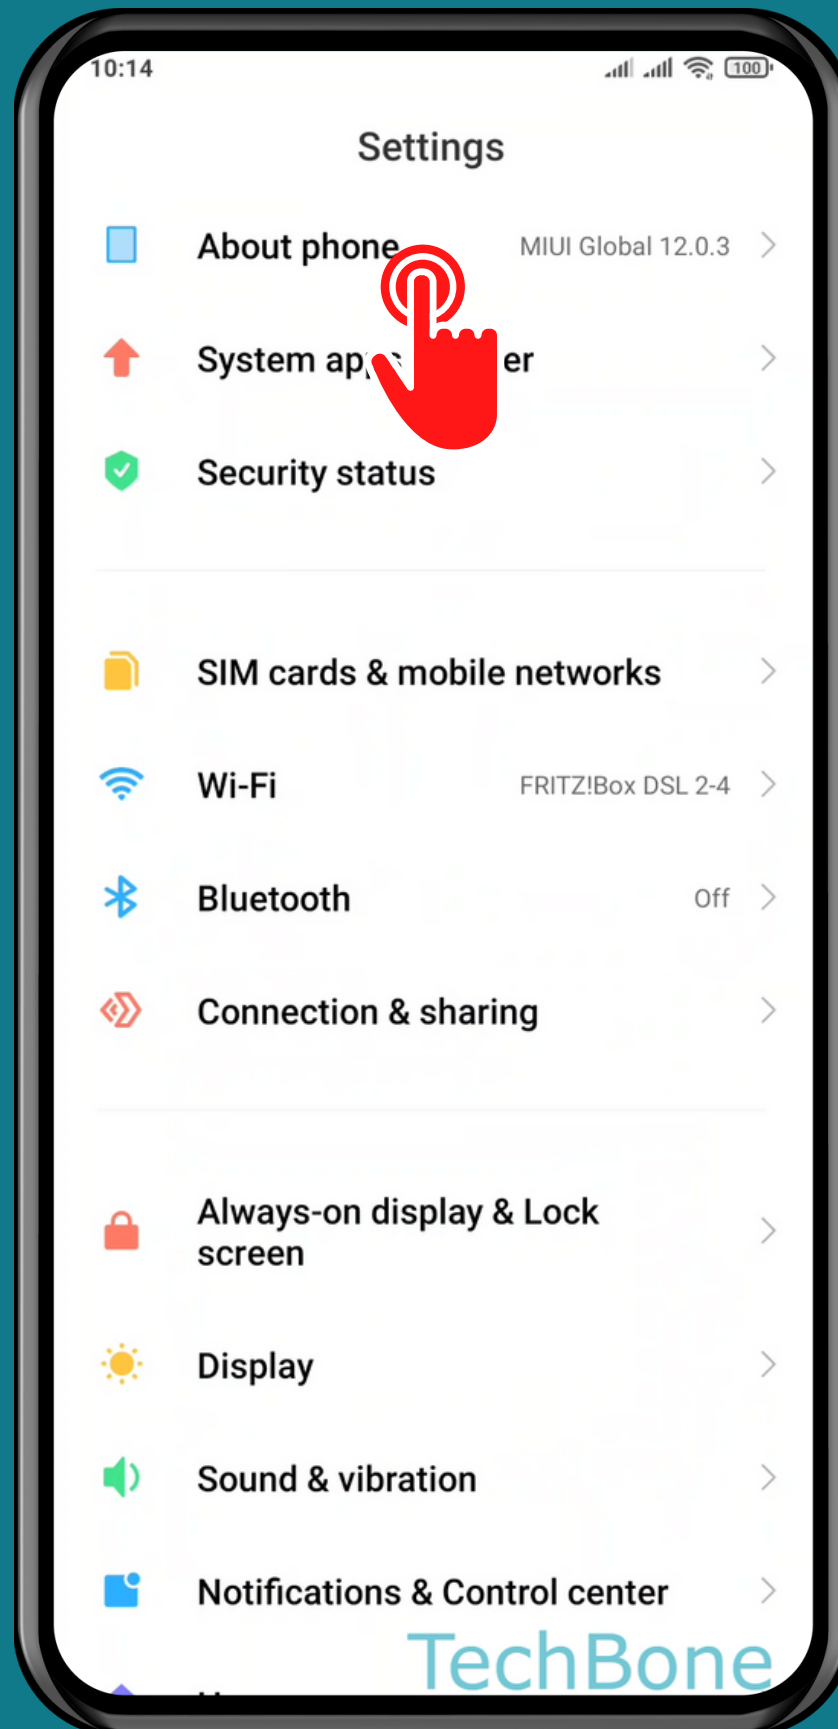

XIAOMI

Android 11 - MIUI 12

HOW TO UNMOUNT SD CARD

Tap on **Settings**

Tap on
About phone

Tap on Storage

Tap on
Unmount SD card

Done!