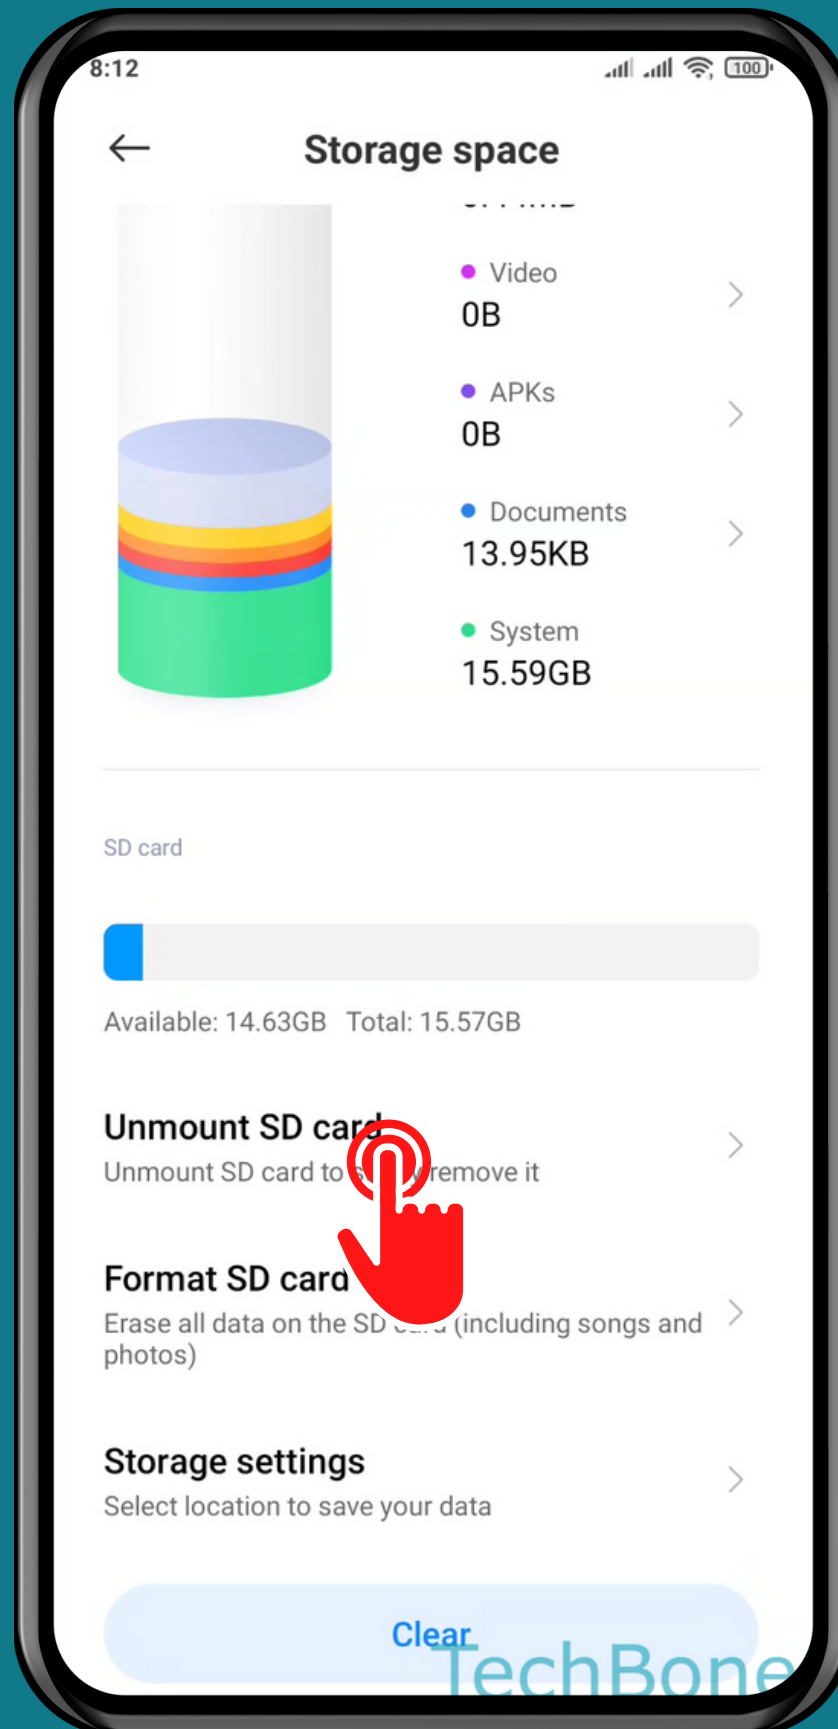

XIAOMI

Android 11 - MIUI 12

HOW TO UNMOUNT SD CARD

Tap on **Settings**

Tap on
About phone

Tap on Storage

Tap on
Unmount SD card

Done!