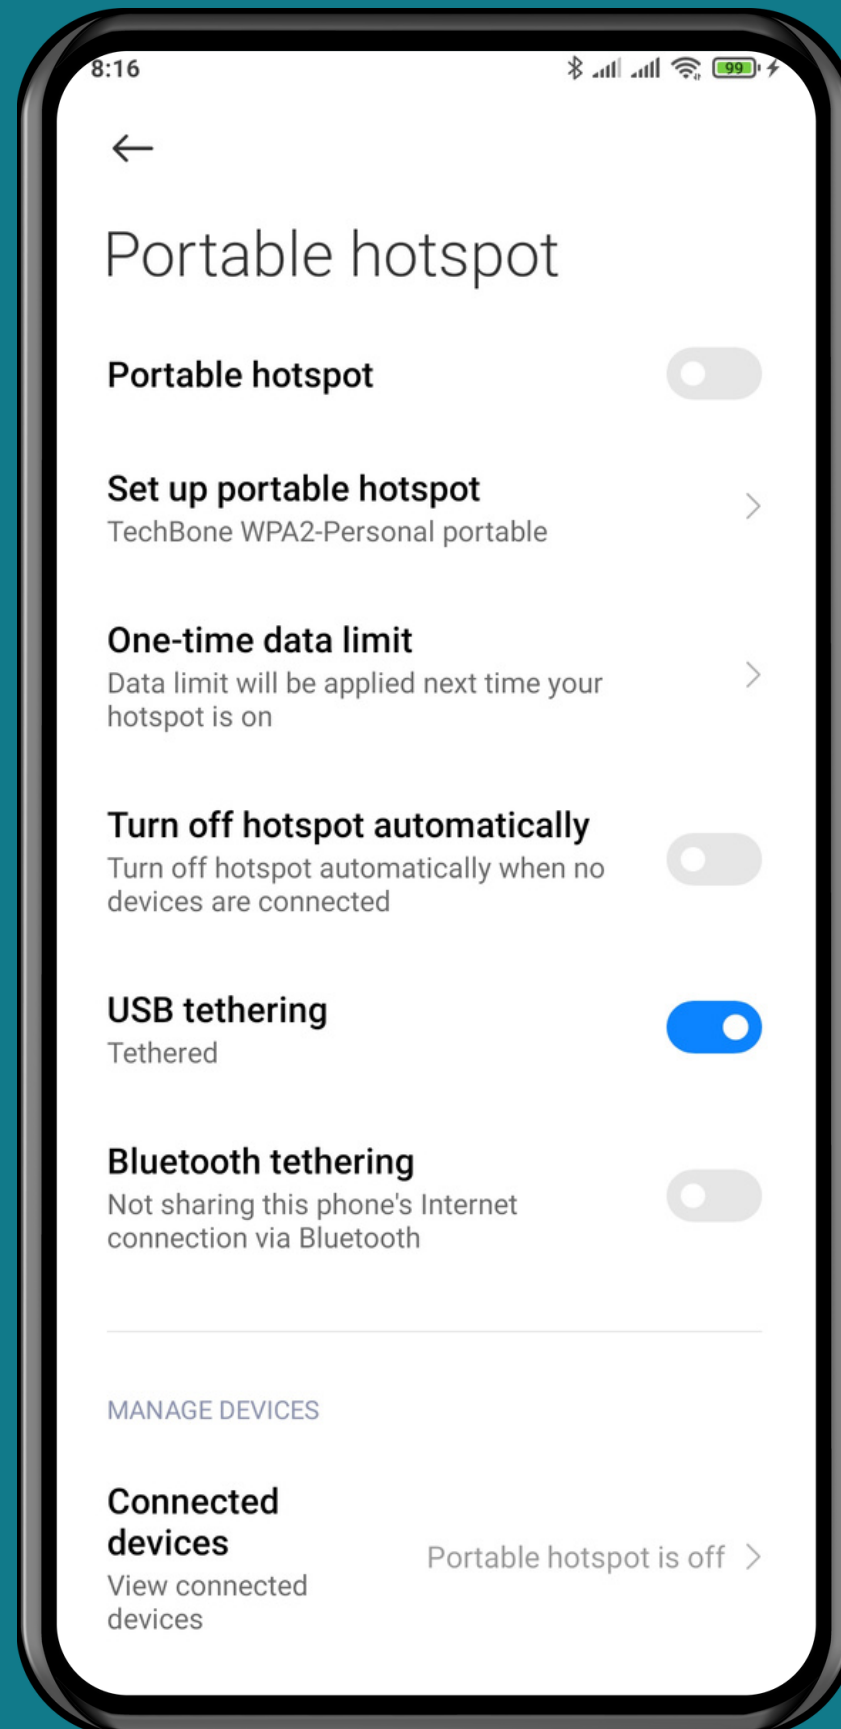

XIAOMI

Android 11 - MIUI 12

HOW TO TURN ON/OFF USB TETHERING

Tap on **Settings**

Tap on
Portable hotspot

Turn On/Off USB tethering

Done!