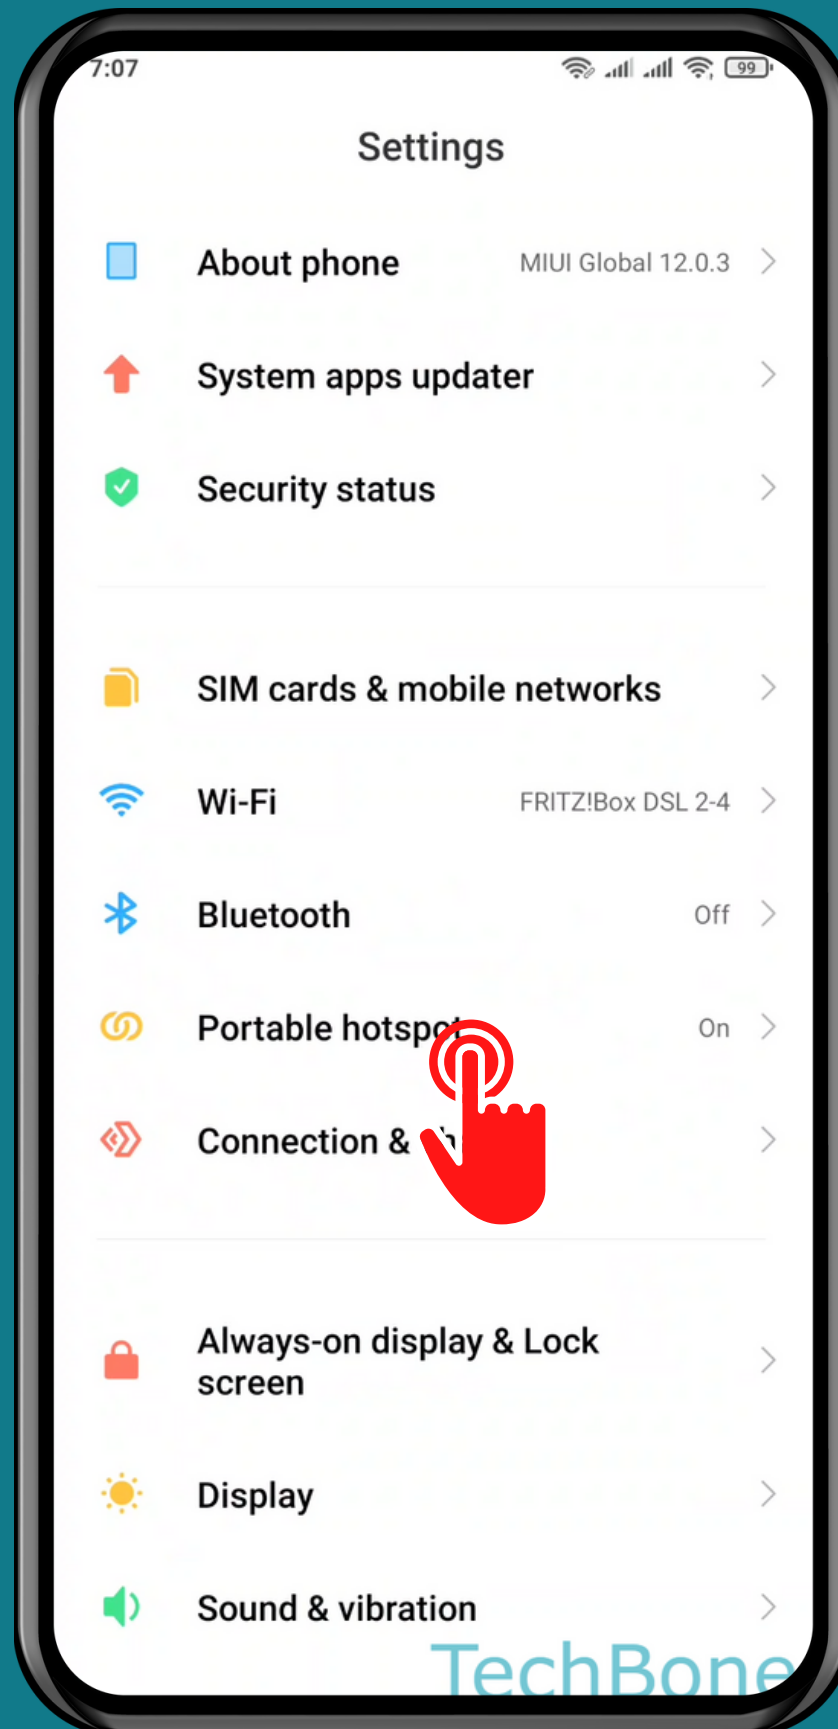

XIAOMI

Android 11 - MIUI 12

HOW TO TURN ON/OFF USB TETHERING

Tap on **Settings**

Tap on
Portable hotspot

Turn On/Off USB tethering

Done!