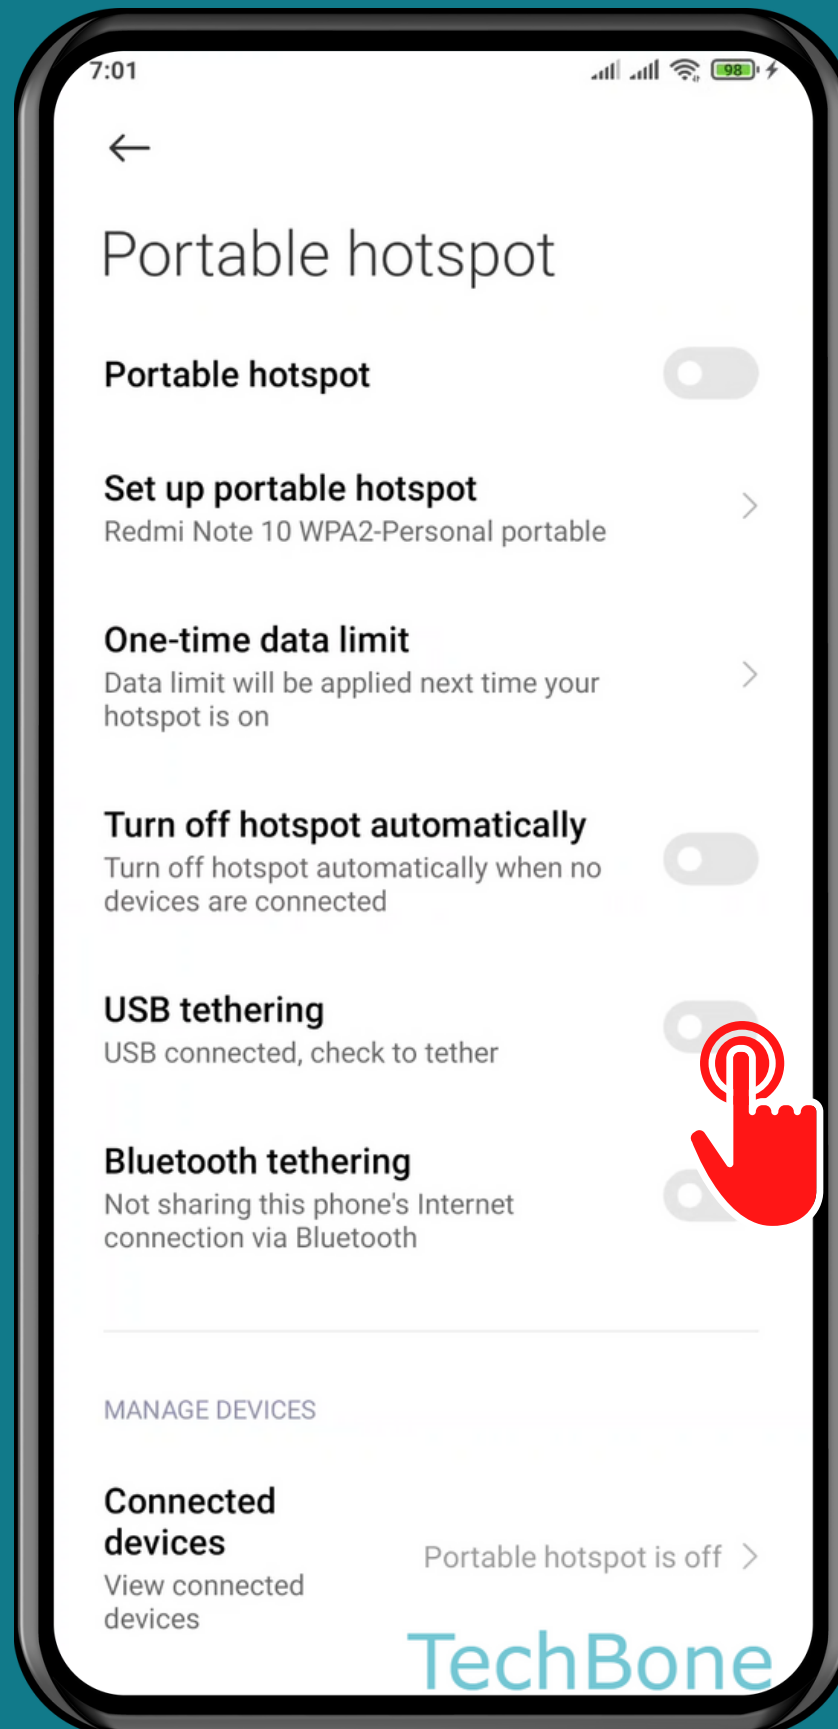

XIAOMI

Android 11 - MIUI 12

HOW TO TURN ON/OFF USB TETHERING

Tap on **Settings**

Tap on
Portable hotspot

Turn On/Off USB tethering

Done!