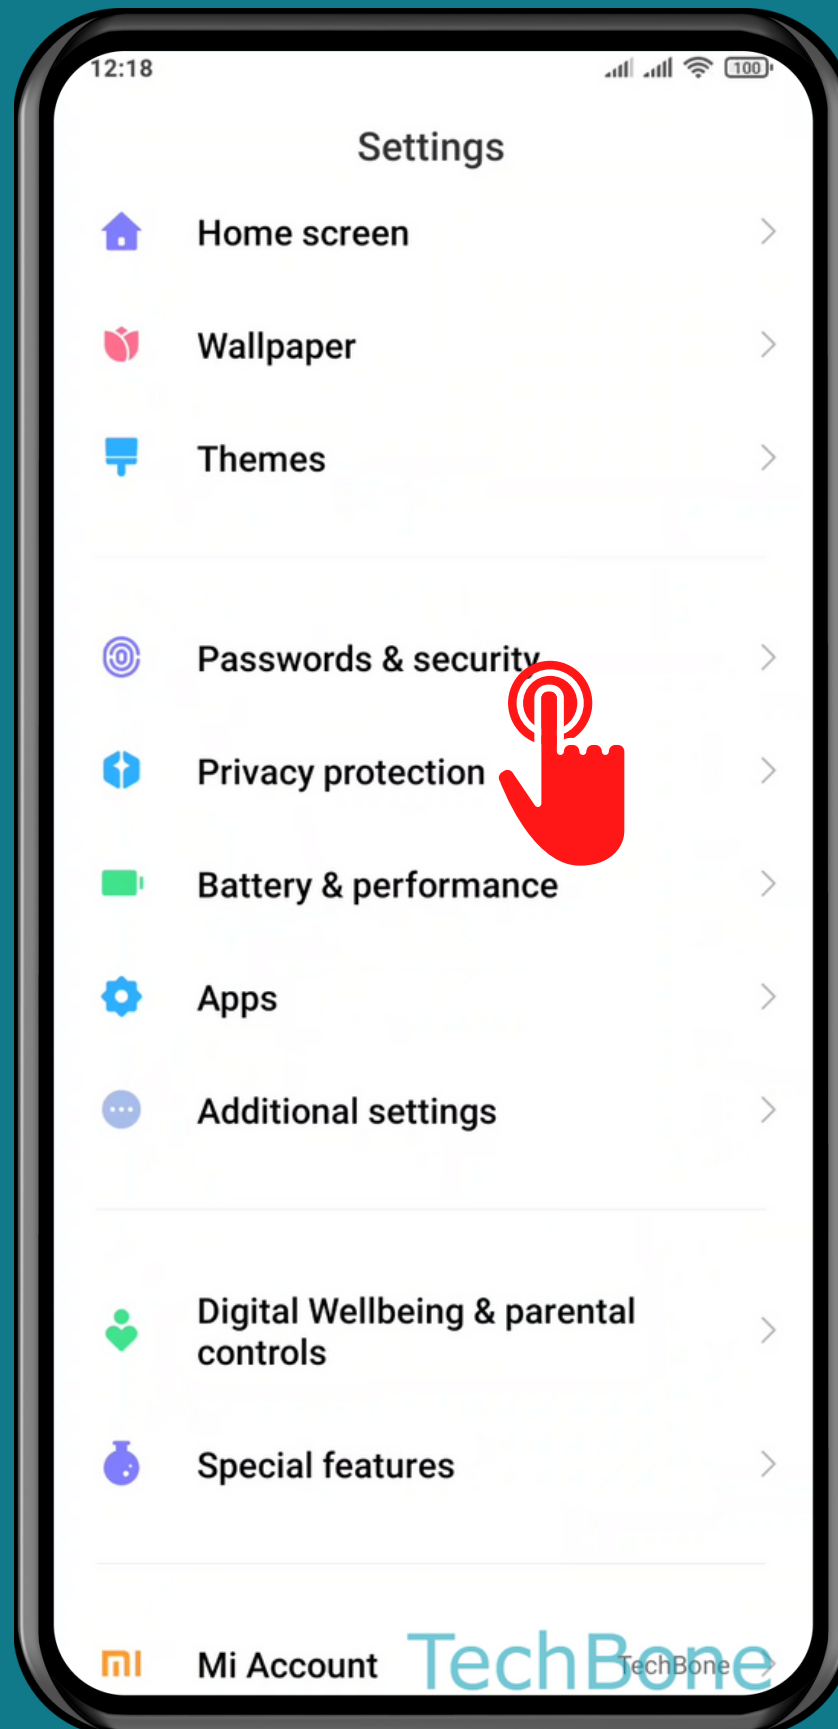

XIAOMI

Android 11 - MIUI 12

HOW TO TURN ON/OFF USER EXPERIENCE PROGRAM

Tap on **Settings**

Tap on Passwords & security

Tap on Privacy

Turn On/Off Enroll in User Experience Program

Done!