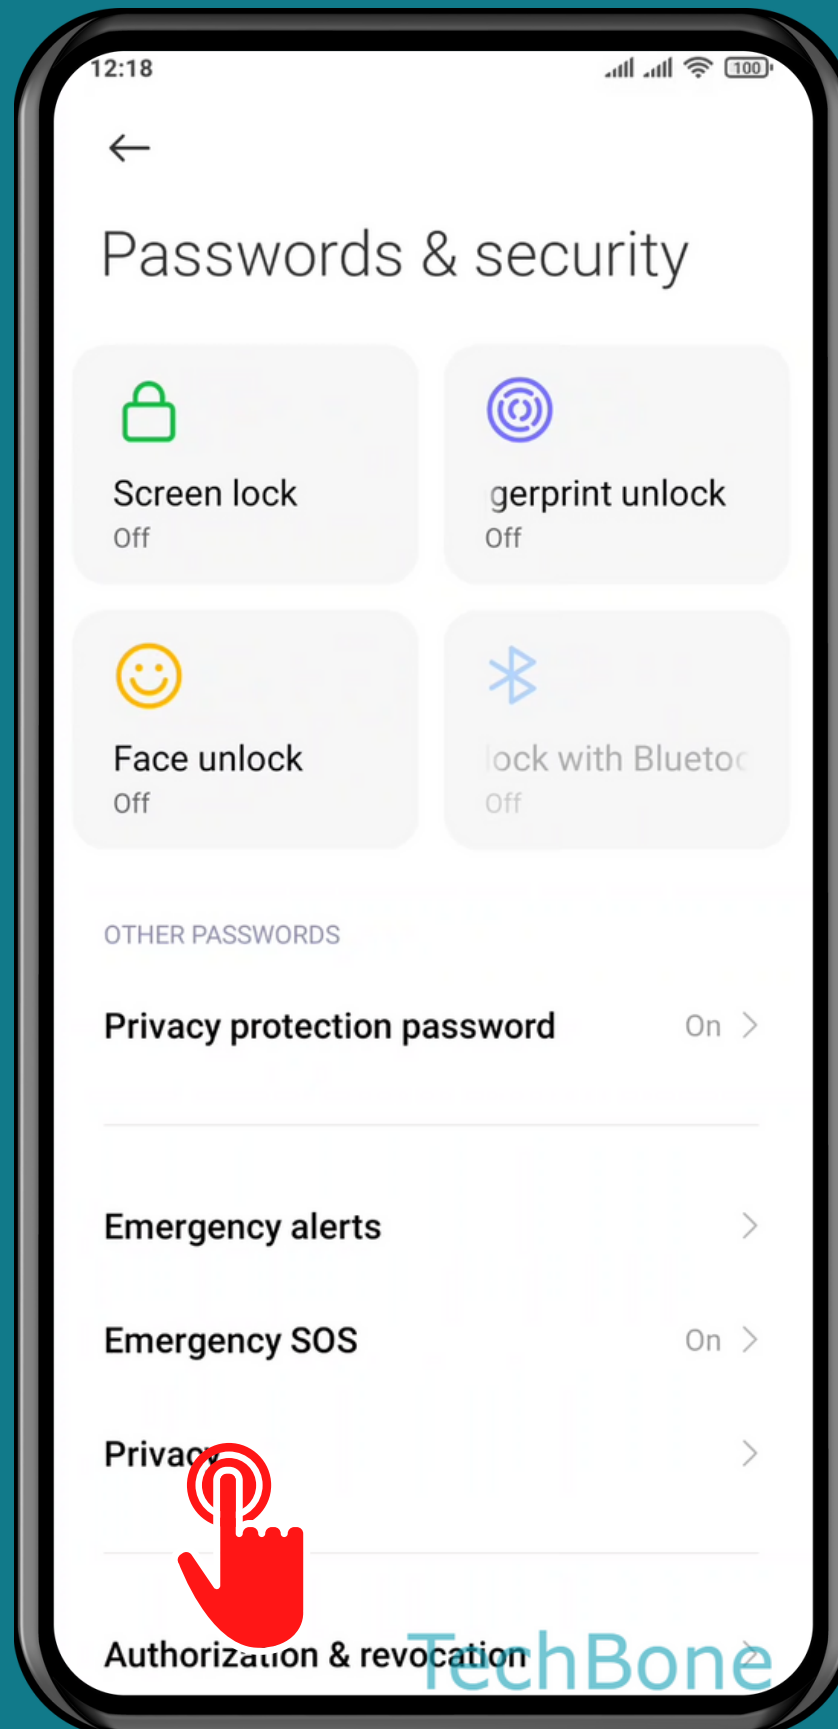

XIAOMI

Android 11 - MIUI 12

HOW TO TURN ON/OFF USER EXPERIENCE PROGRAM

Tap on **Settings**

Tap on Passwords & security

Tap on Privacy

Turn On/Off Enroll in User Experience Program

Done!