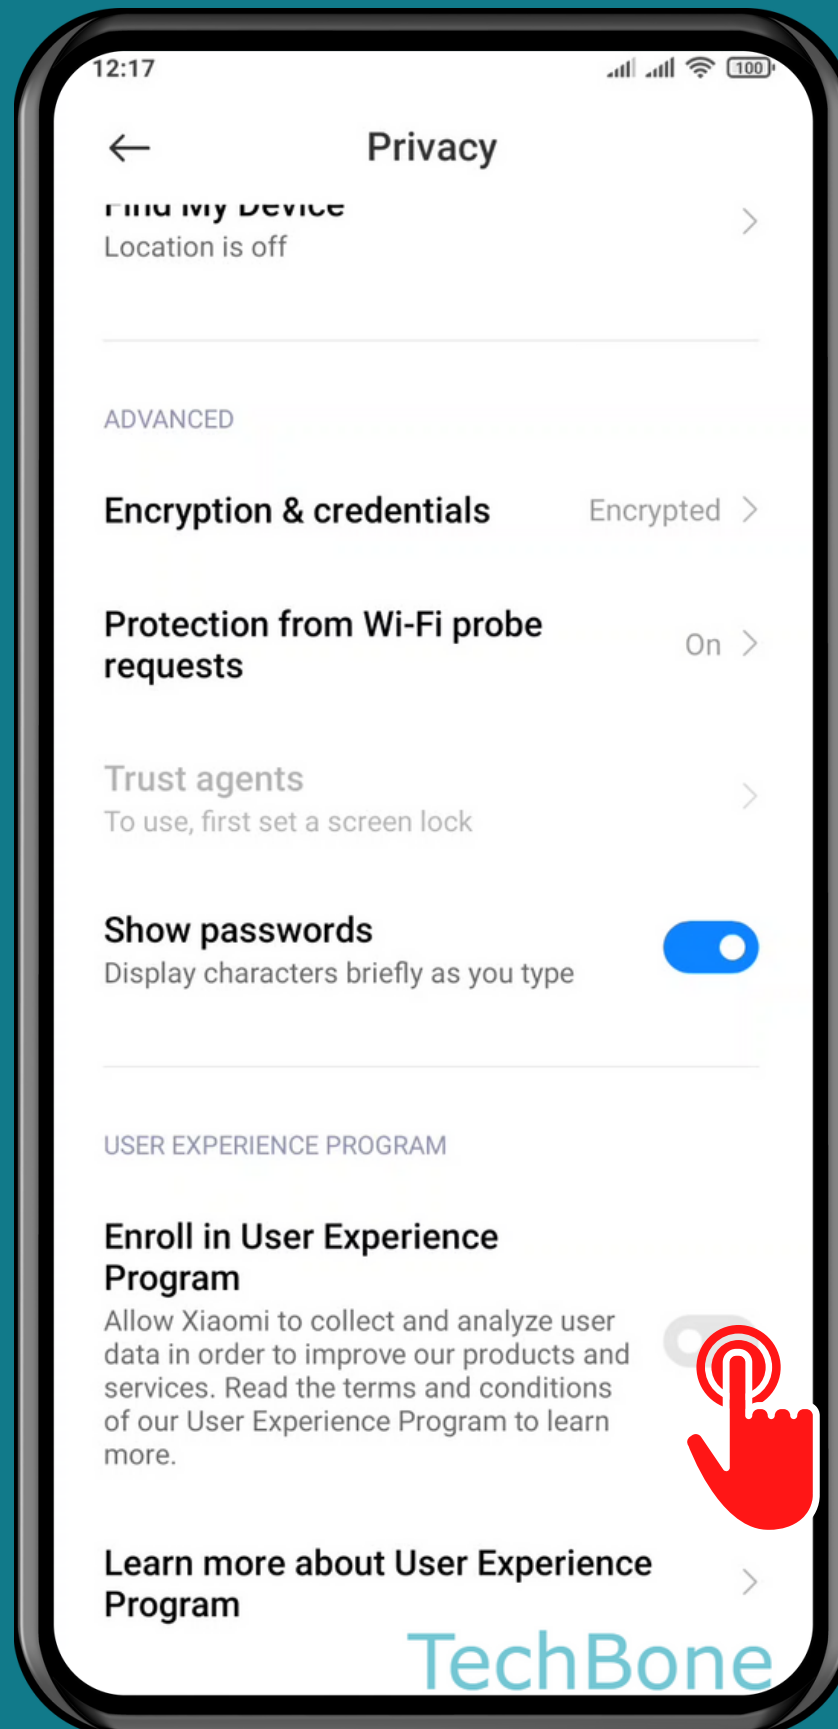

XIAOMI

Android 11 - MIUI 12

HOW TO TURN ON/OFF USER EXPERIENCE PROGRAM

Tap on **Settings**

Tap on Passwords & security

Tap on Privacy

Turn On/Off Enroll in User Experience Program

Done!