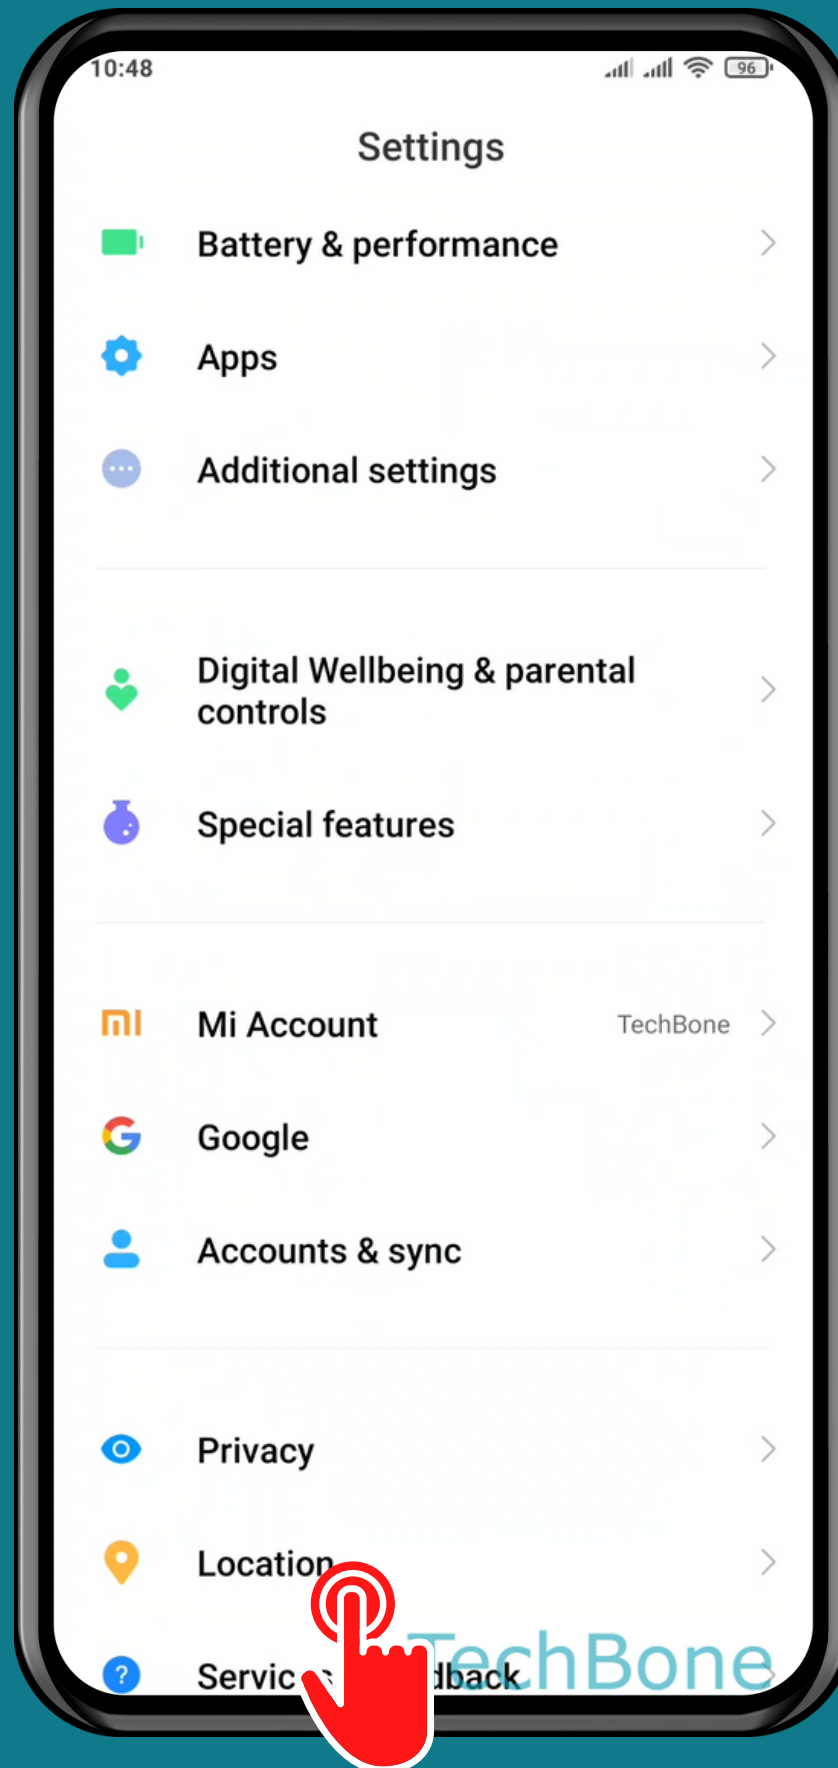

XIAOMI

Android 11 - MIUI 12

HOW TO TURN ON/OFF WI-FI/BLUETOOTH SCANNING

Tap on **Settings**

Tap on **Location**

Tap on Wi-Fi and Bluetooth scanning

Turn On Wi-Fi and/or Bluetooth scanning

Done!