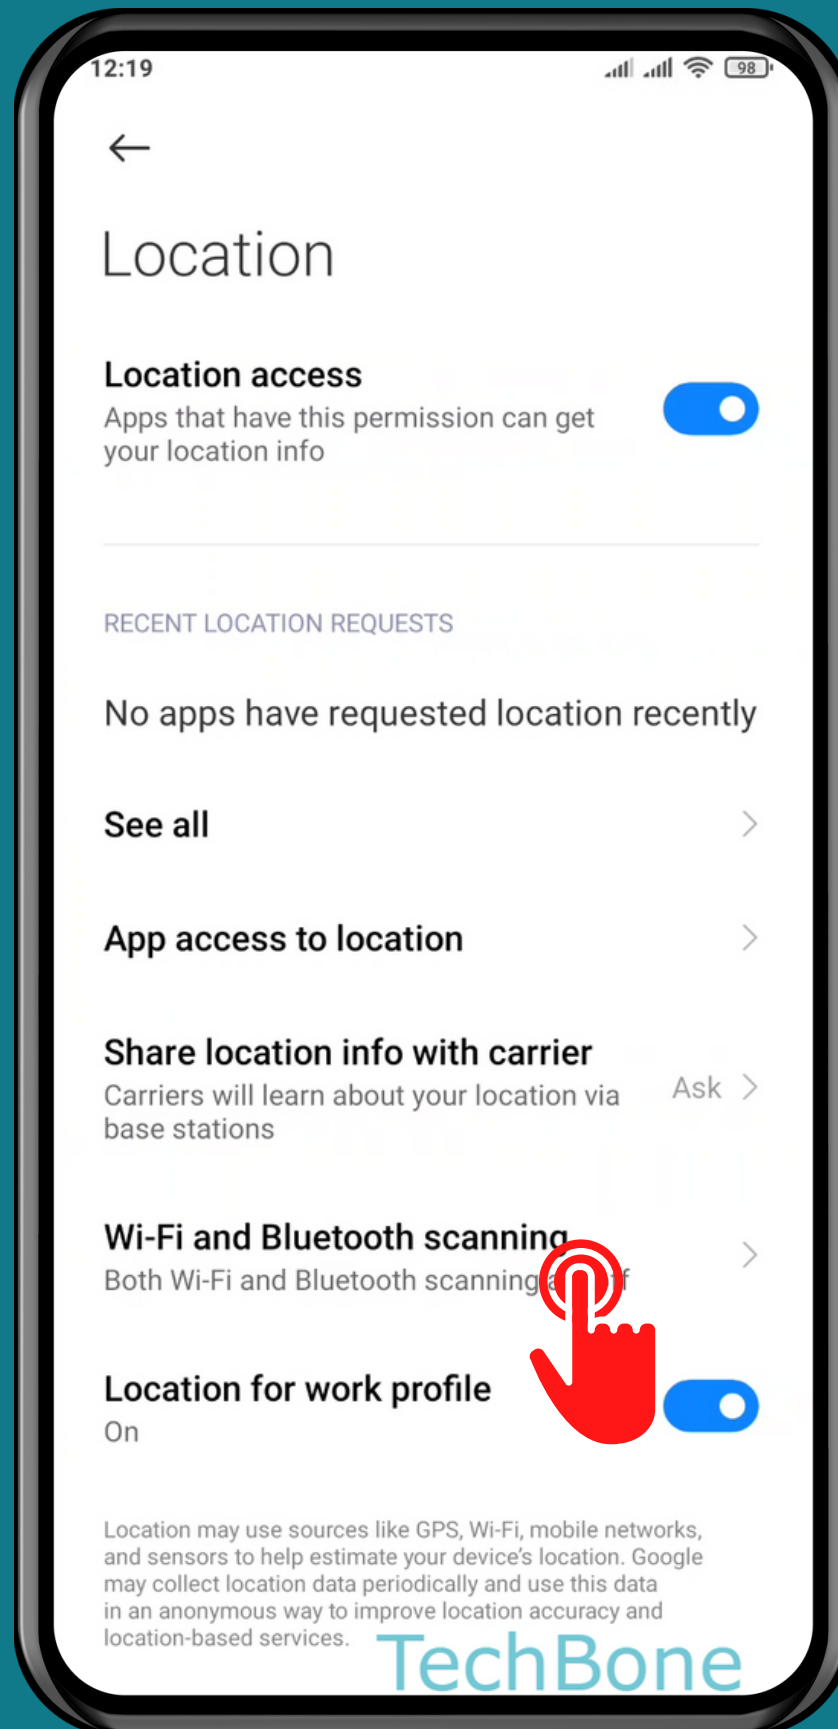

XIAOMI

Android 11 - MIUI 12

HOW TO TURN ON/OFF WI-FI/BLUETOOTH SCANNING

Tap on **Settings**

Tap on **Location**

Tap on Wi-Fi and Bluetooth scanning

Turn On Wi-Fi and/or Bluetooth scanning

Done!