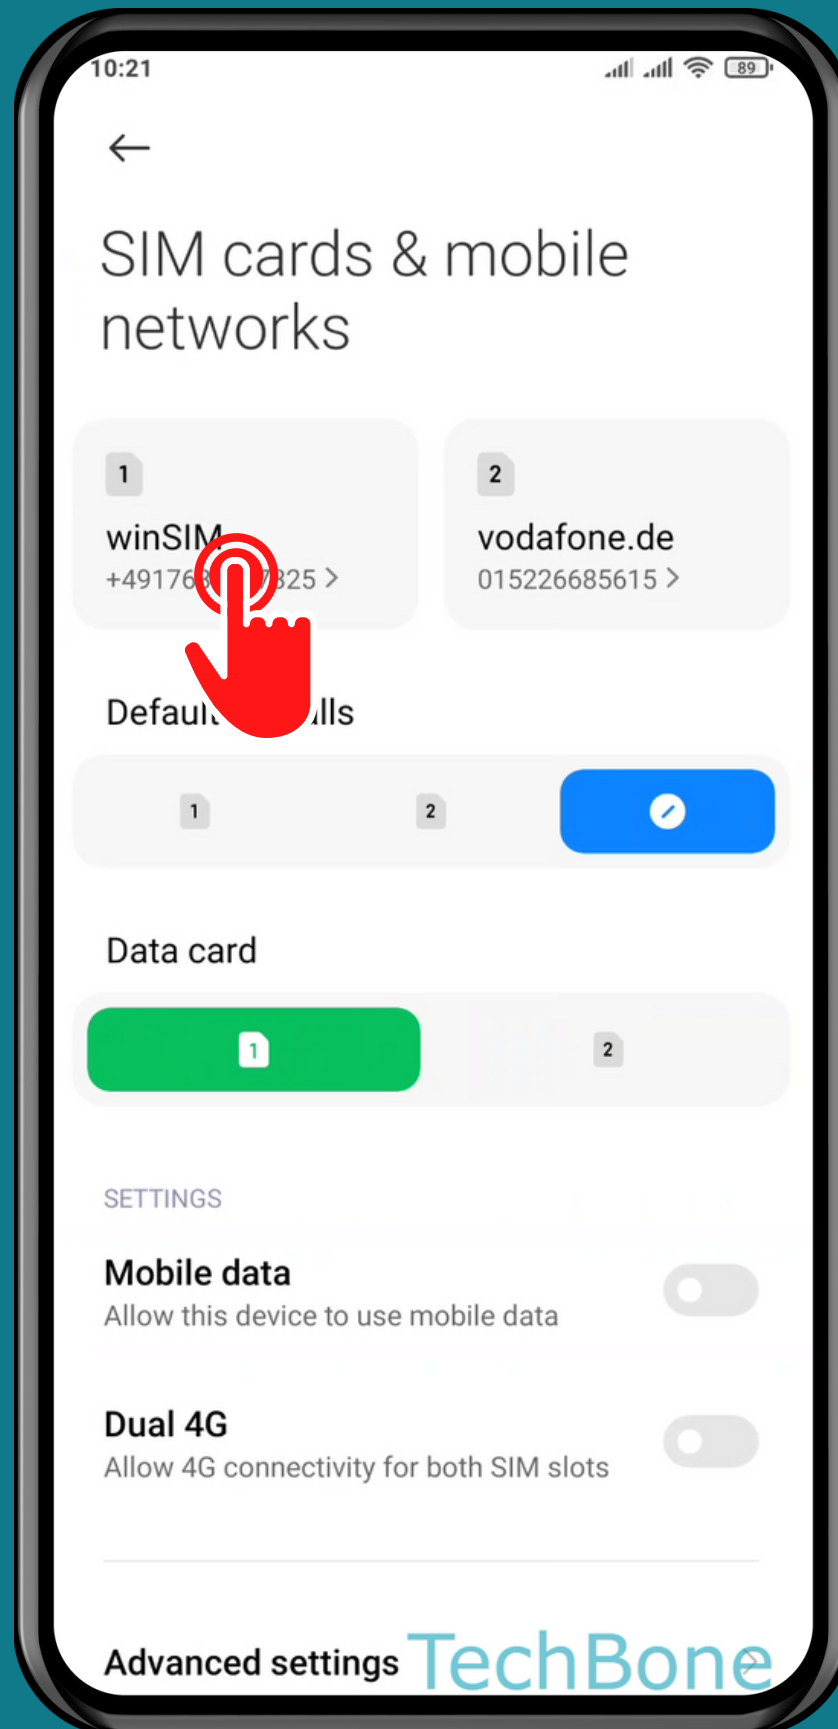

XIAOMI

Android 11 - MIUI 12

HOW TO TURN ON/OFF WI-FI CALLING

Tap on **Settings**

Tap on SIM cards & mobile networks

Choose **SIM 1** or **SIM 2**

Turn On/Off Make calls using Wi-Fi

Done!