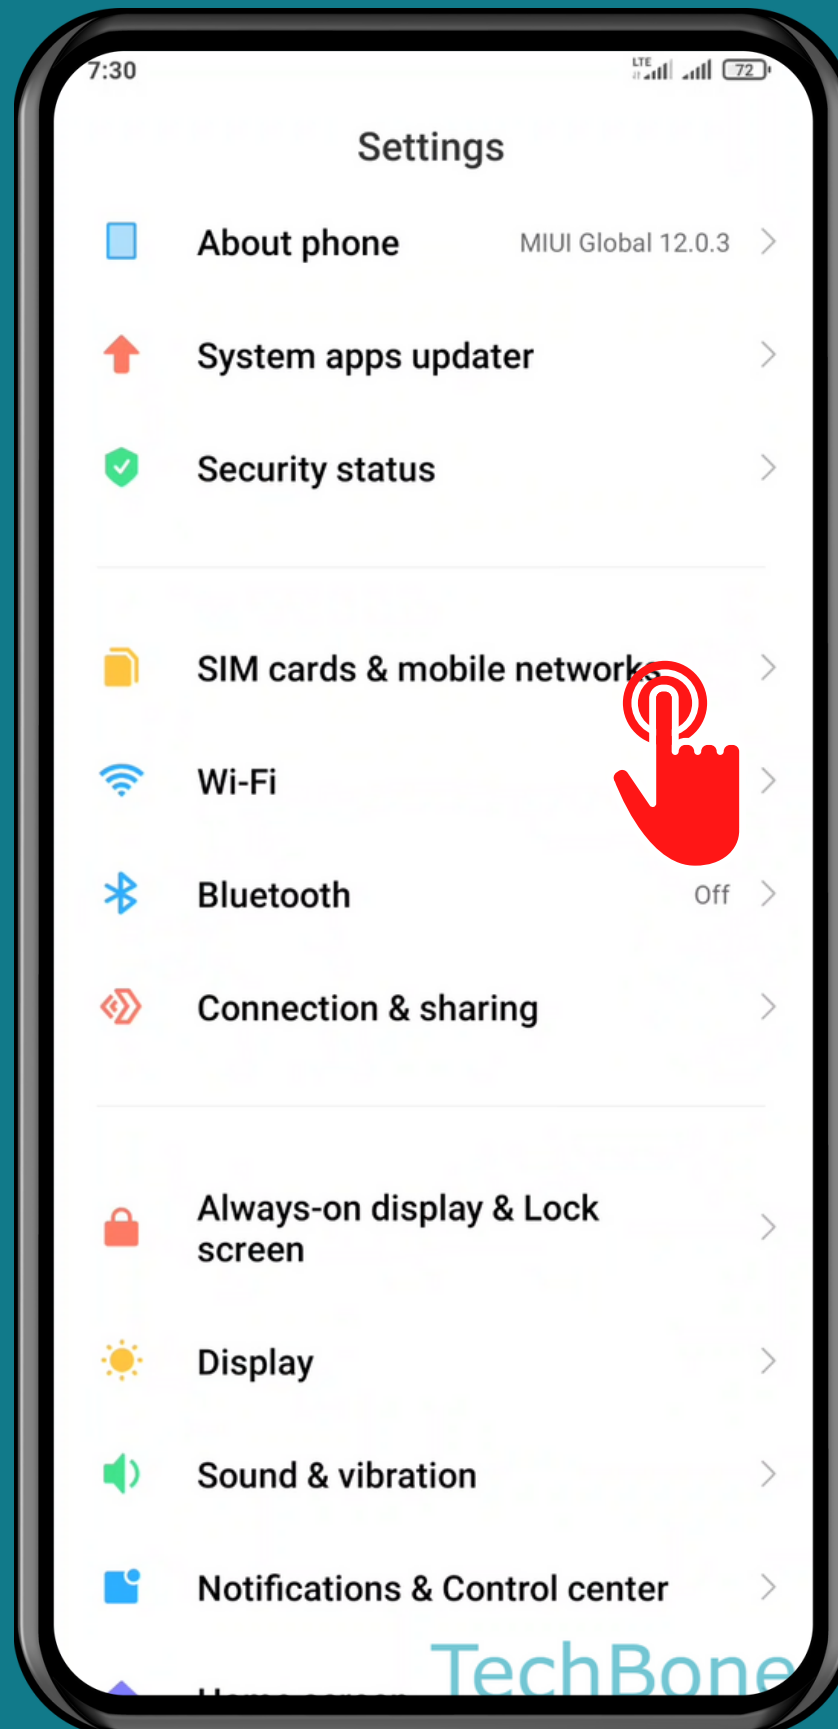

XIAOMI

Android 11 - MIUI 12

HOW TO TURN ON/OFF WI-FI CALLING

Tap on **Settings**

Tap on SIM cards & mobile networks

Choose **SIM 1** or **SIM 2**

Turn On/Off Make calls using Wi-Fi

Done!