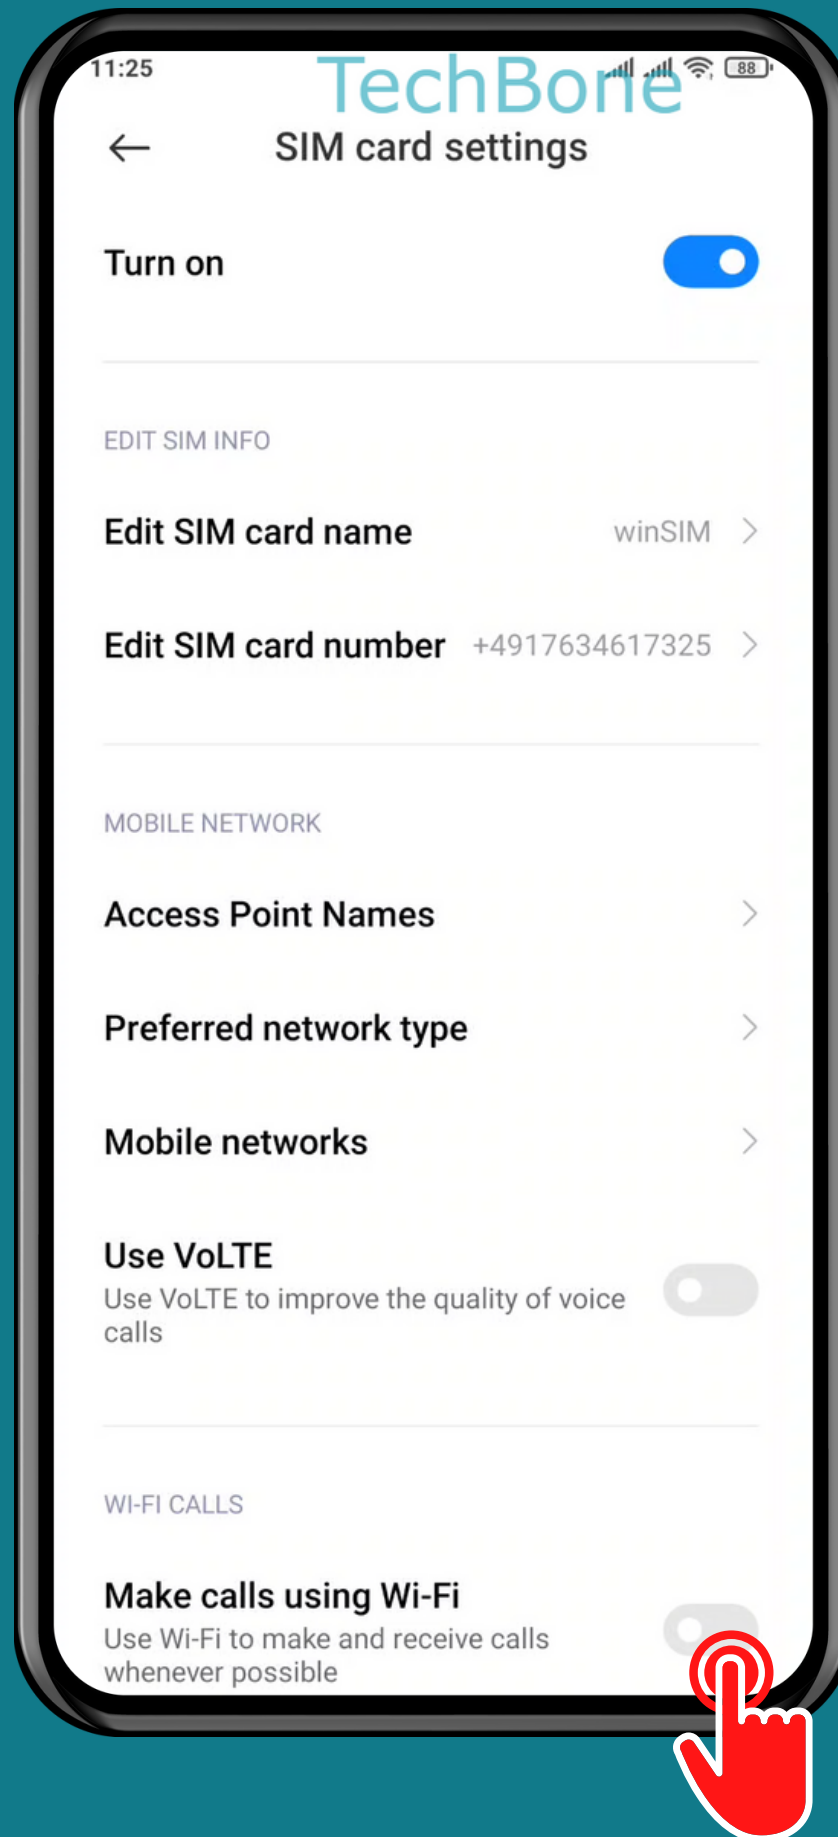

XIAOMI

Android 11 - MIUI 12

HOW TO TURN ON/OFF WI-FI CALLING

Tap on **Settings**

Tap on SIM cards & mobile networks

Choose **SIM 1** or **SIM 2**

Turn On/Off Make calls using Wi-Fi

Done!