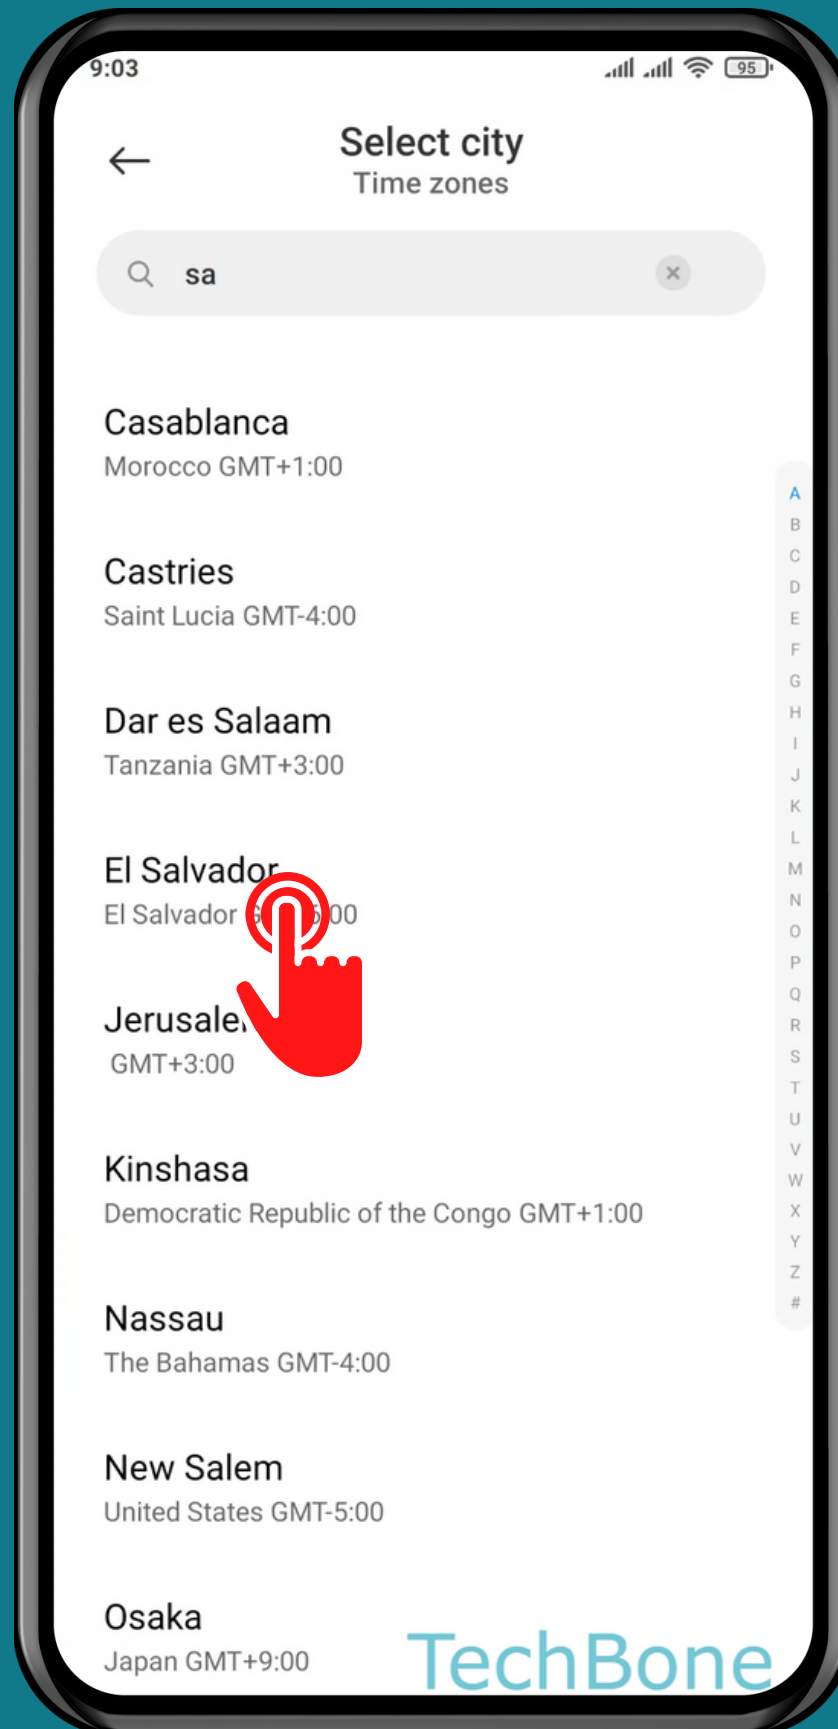

XIAOMI

Clock - Android 11 - MIUI 12

HOW TO ADD A CITY TO WORLD CLOCK

Tap on **Clock**

Tap on **World clock**

Tap on **Add**

Select a City

Done!