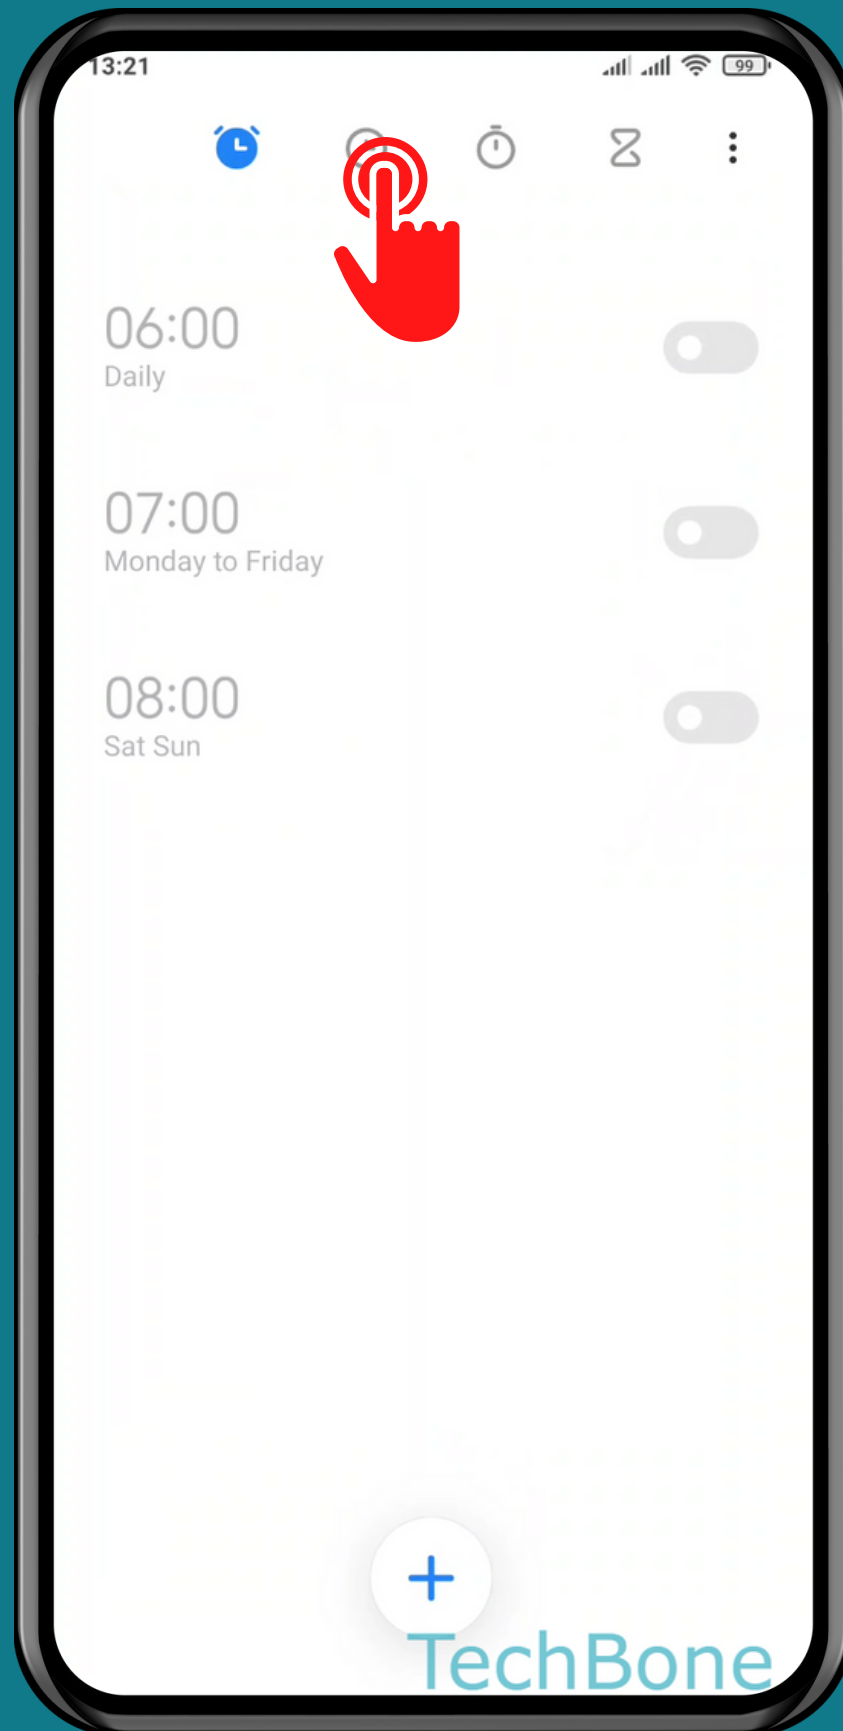

XIAOMI

Clock - Android 11 - MIUI 12

HOW TO ADD A CITY TO WORLD CLOCK

Tap on **Clock**

Tap on **World clock**

Tap on **Add**

Select a City

Done!