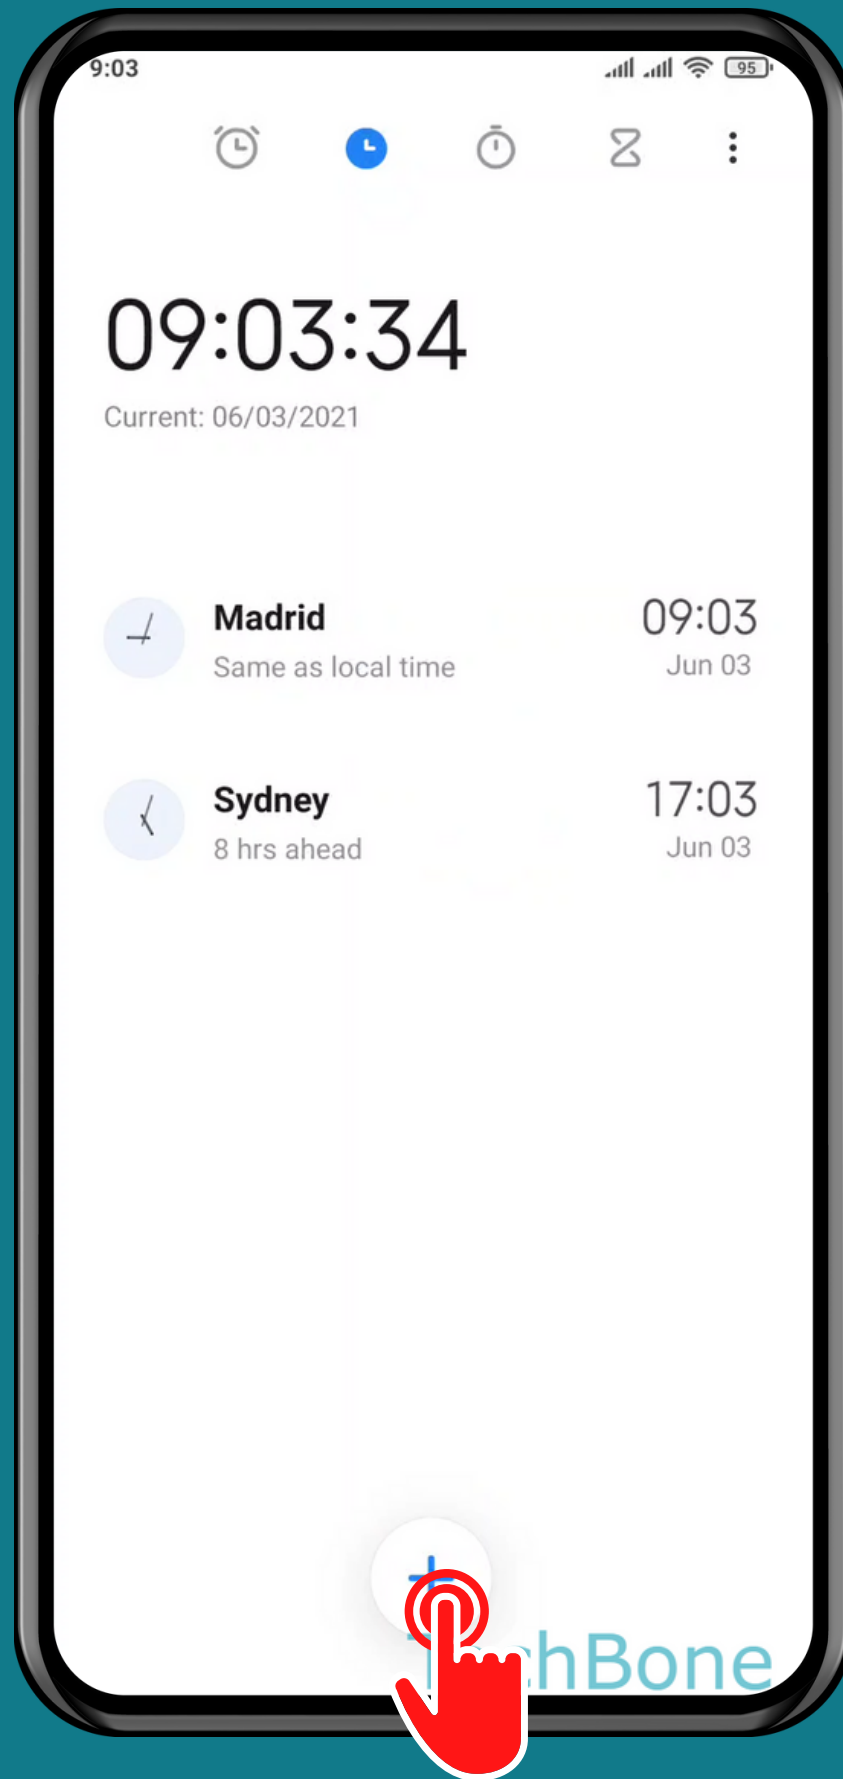

XIAOMI

Clock - Android 11 - MIUI 12

HOW TO ADD A CITY TO WORLD CLOCK

Tap on **Clock**

Tap on **World clock**

Tap on **Add**

Select a City

Done!